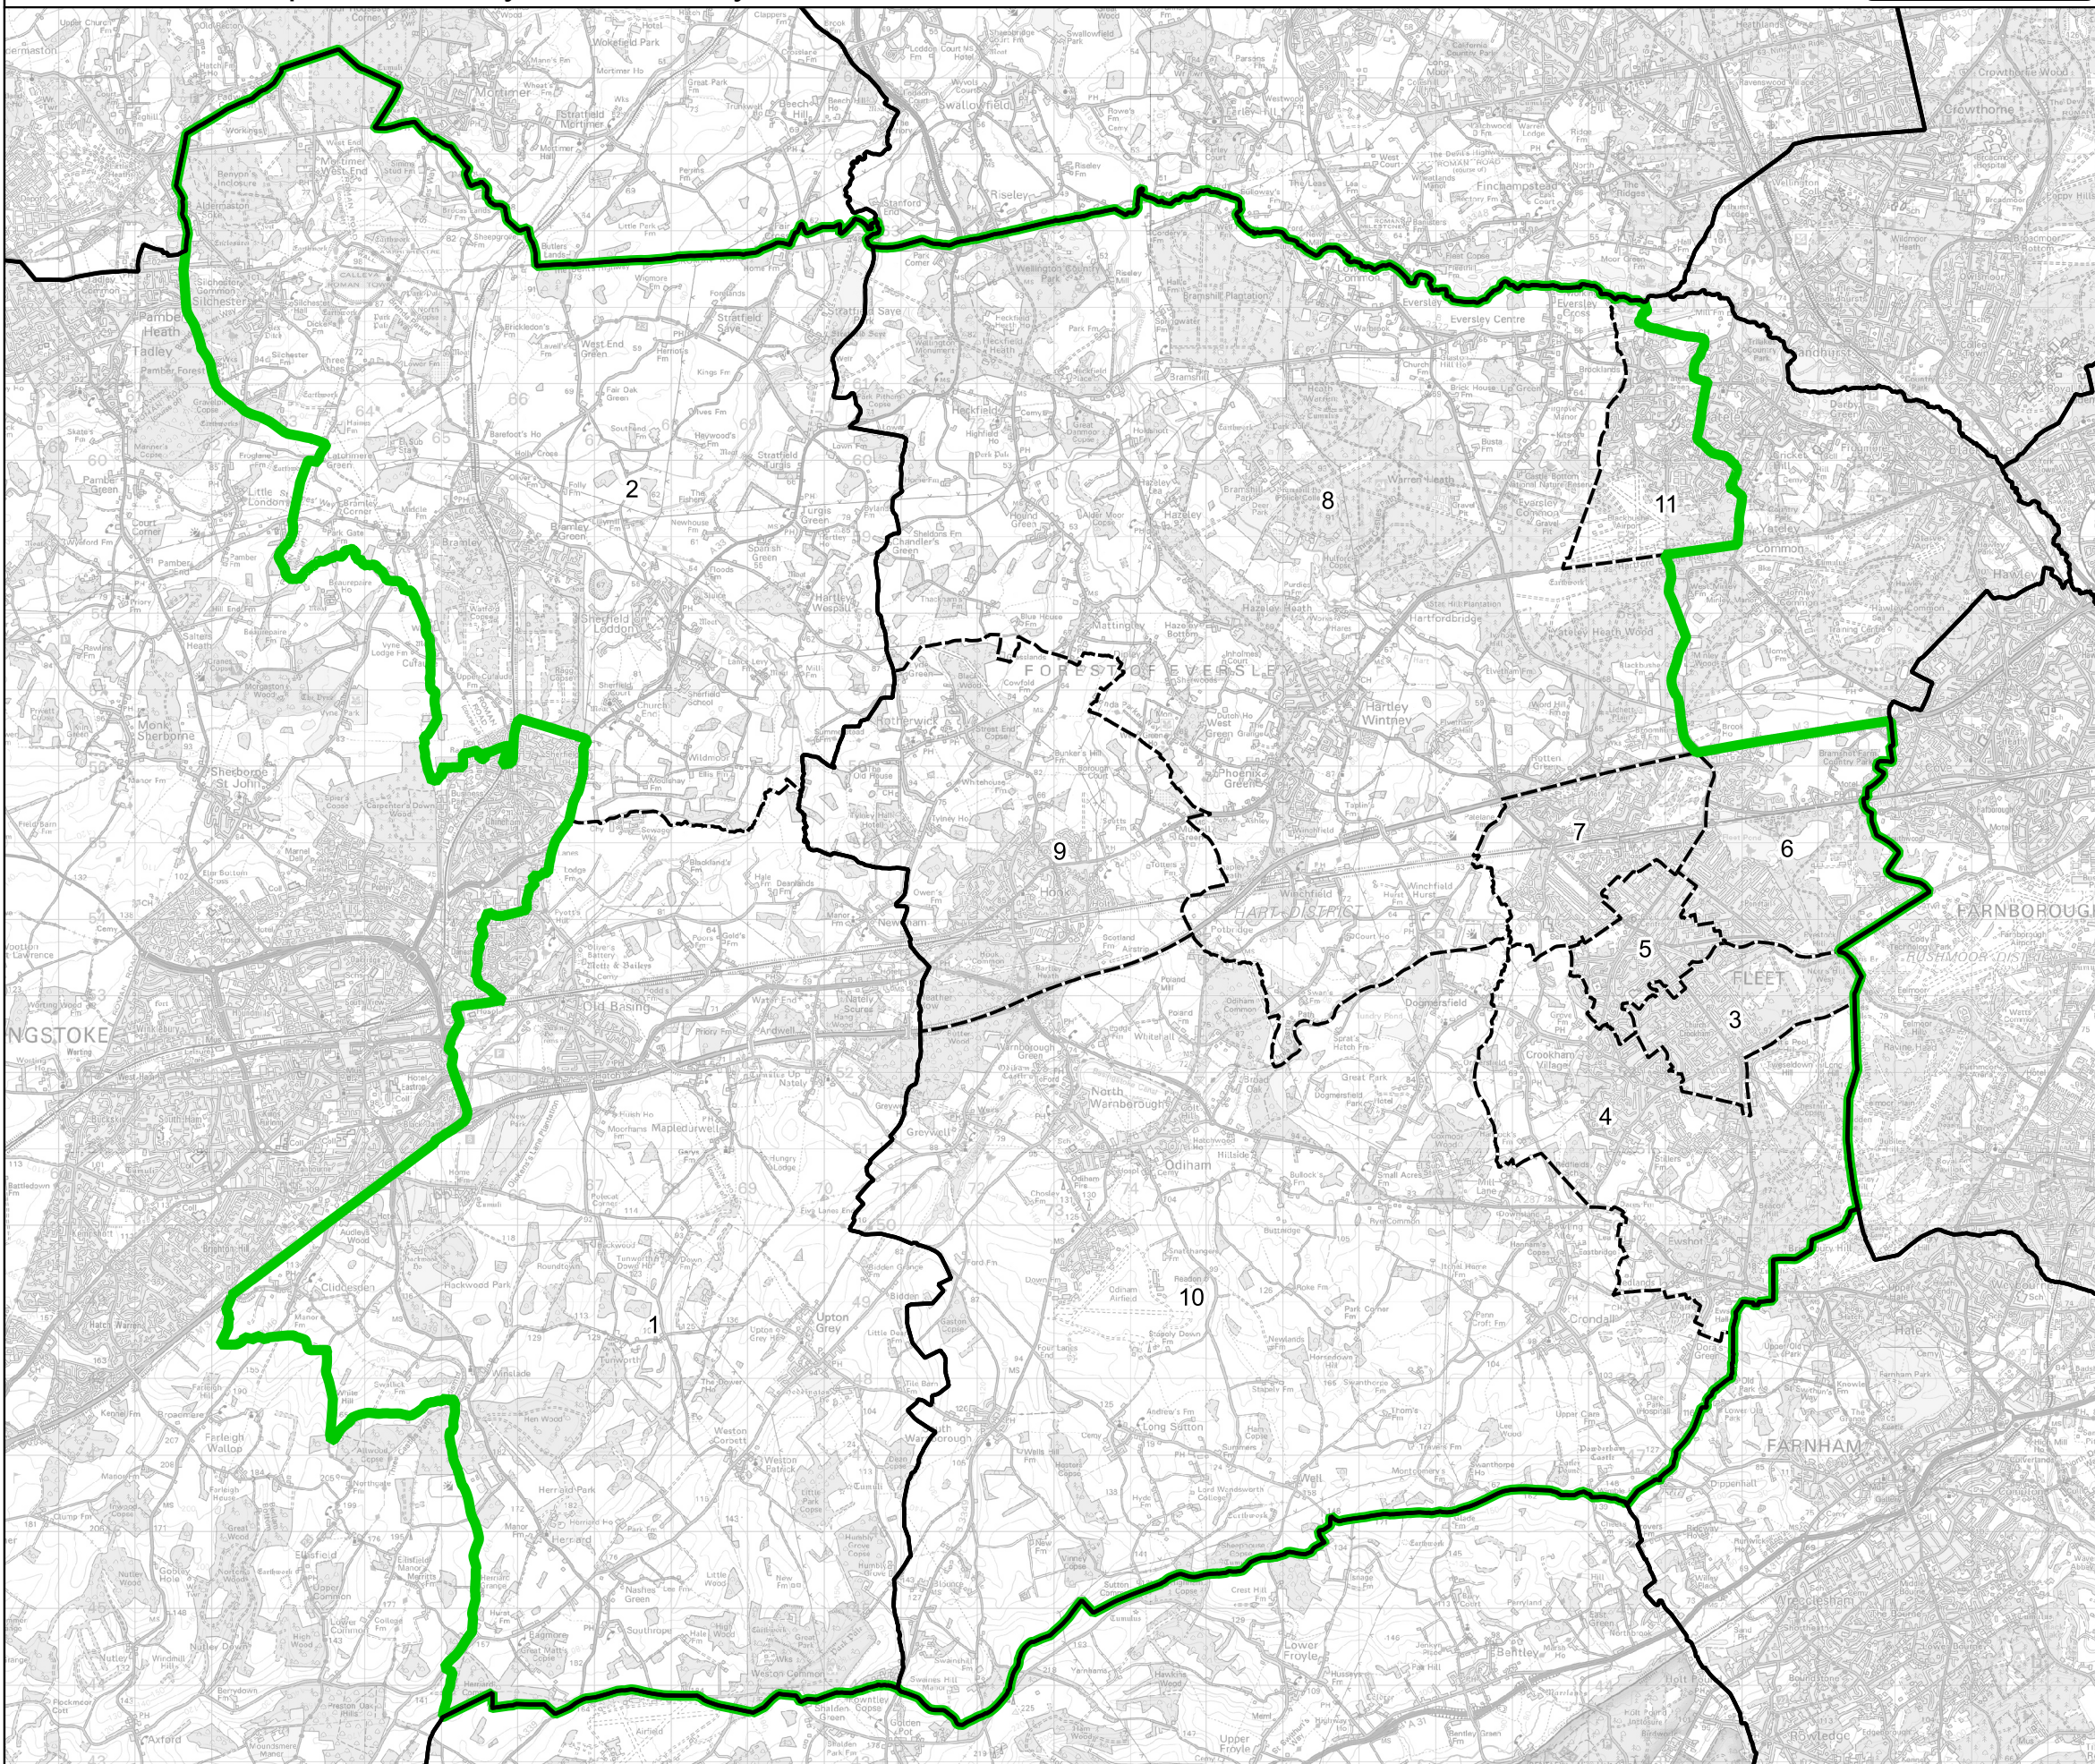

Boundary Commission for England - Final Recommendations for the South East Region

North East Hampshire County Constituency - Electorate 73,306

- Wards:
- 1 Basing & Upton Grey
 - 2 Bramley
 - 3 Crookham East
 - 4 Crookham West and Ewshot
 - 5 Fleet Central
 - 6 Fleet East
 - 7 Fleet West
 - 8 Hartley Wintney
 - 9 Hook
 - 10 Odiham
 - 11 Yateley West

- Constituency
- Local Authorities
- Wards

© Crown copyright and database rights 2023 OS 100018289. You are permitted to use this data solely to enable you to respond to, or interact with, the organisation that provided you with the data. You are not permitted to copy, sub-licence, distribute or sell any of this data to third parties in any form. Third party rights to enforce the terms of this licence shall be reserved to OS.

North East Hampshire County Constituency