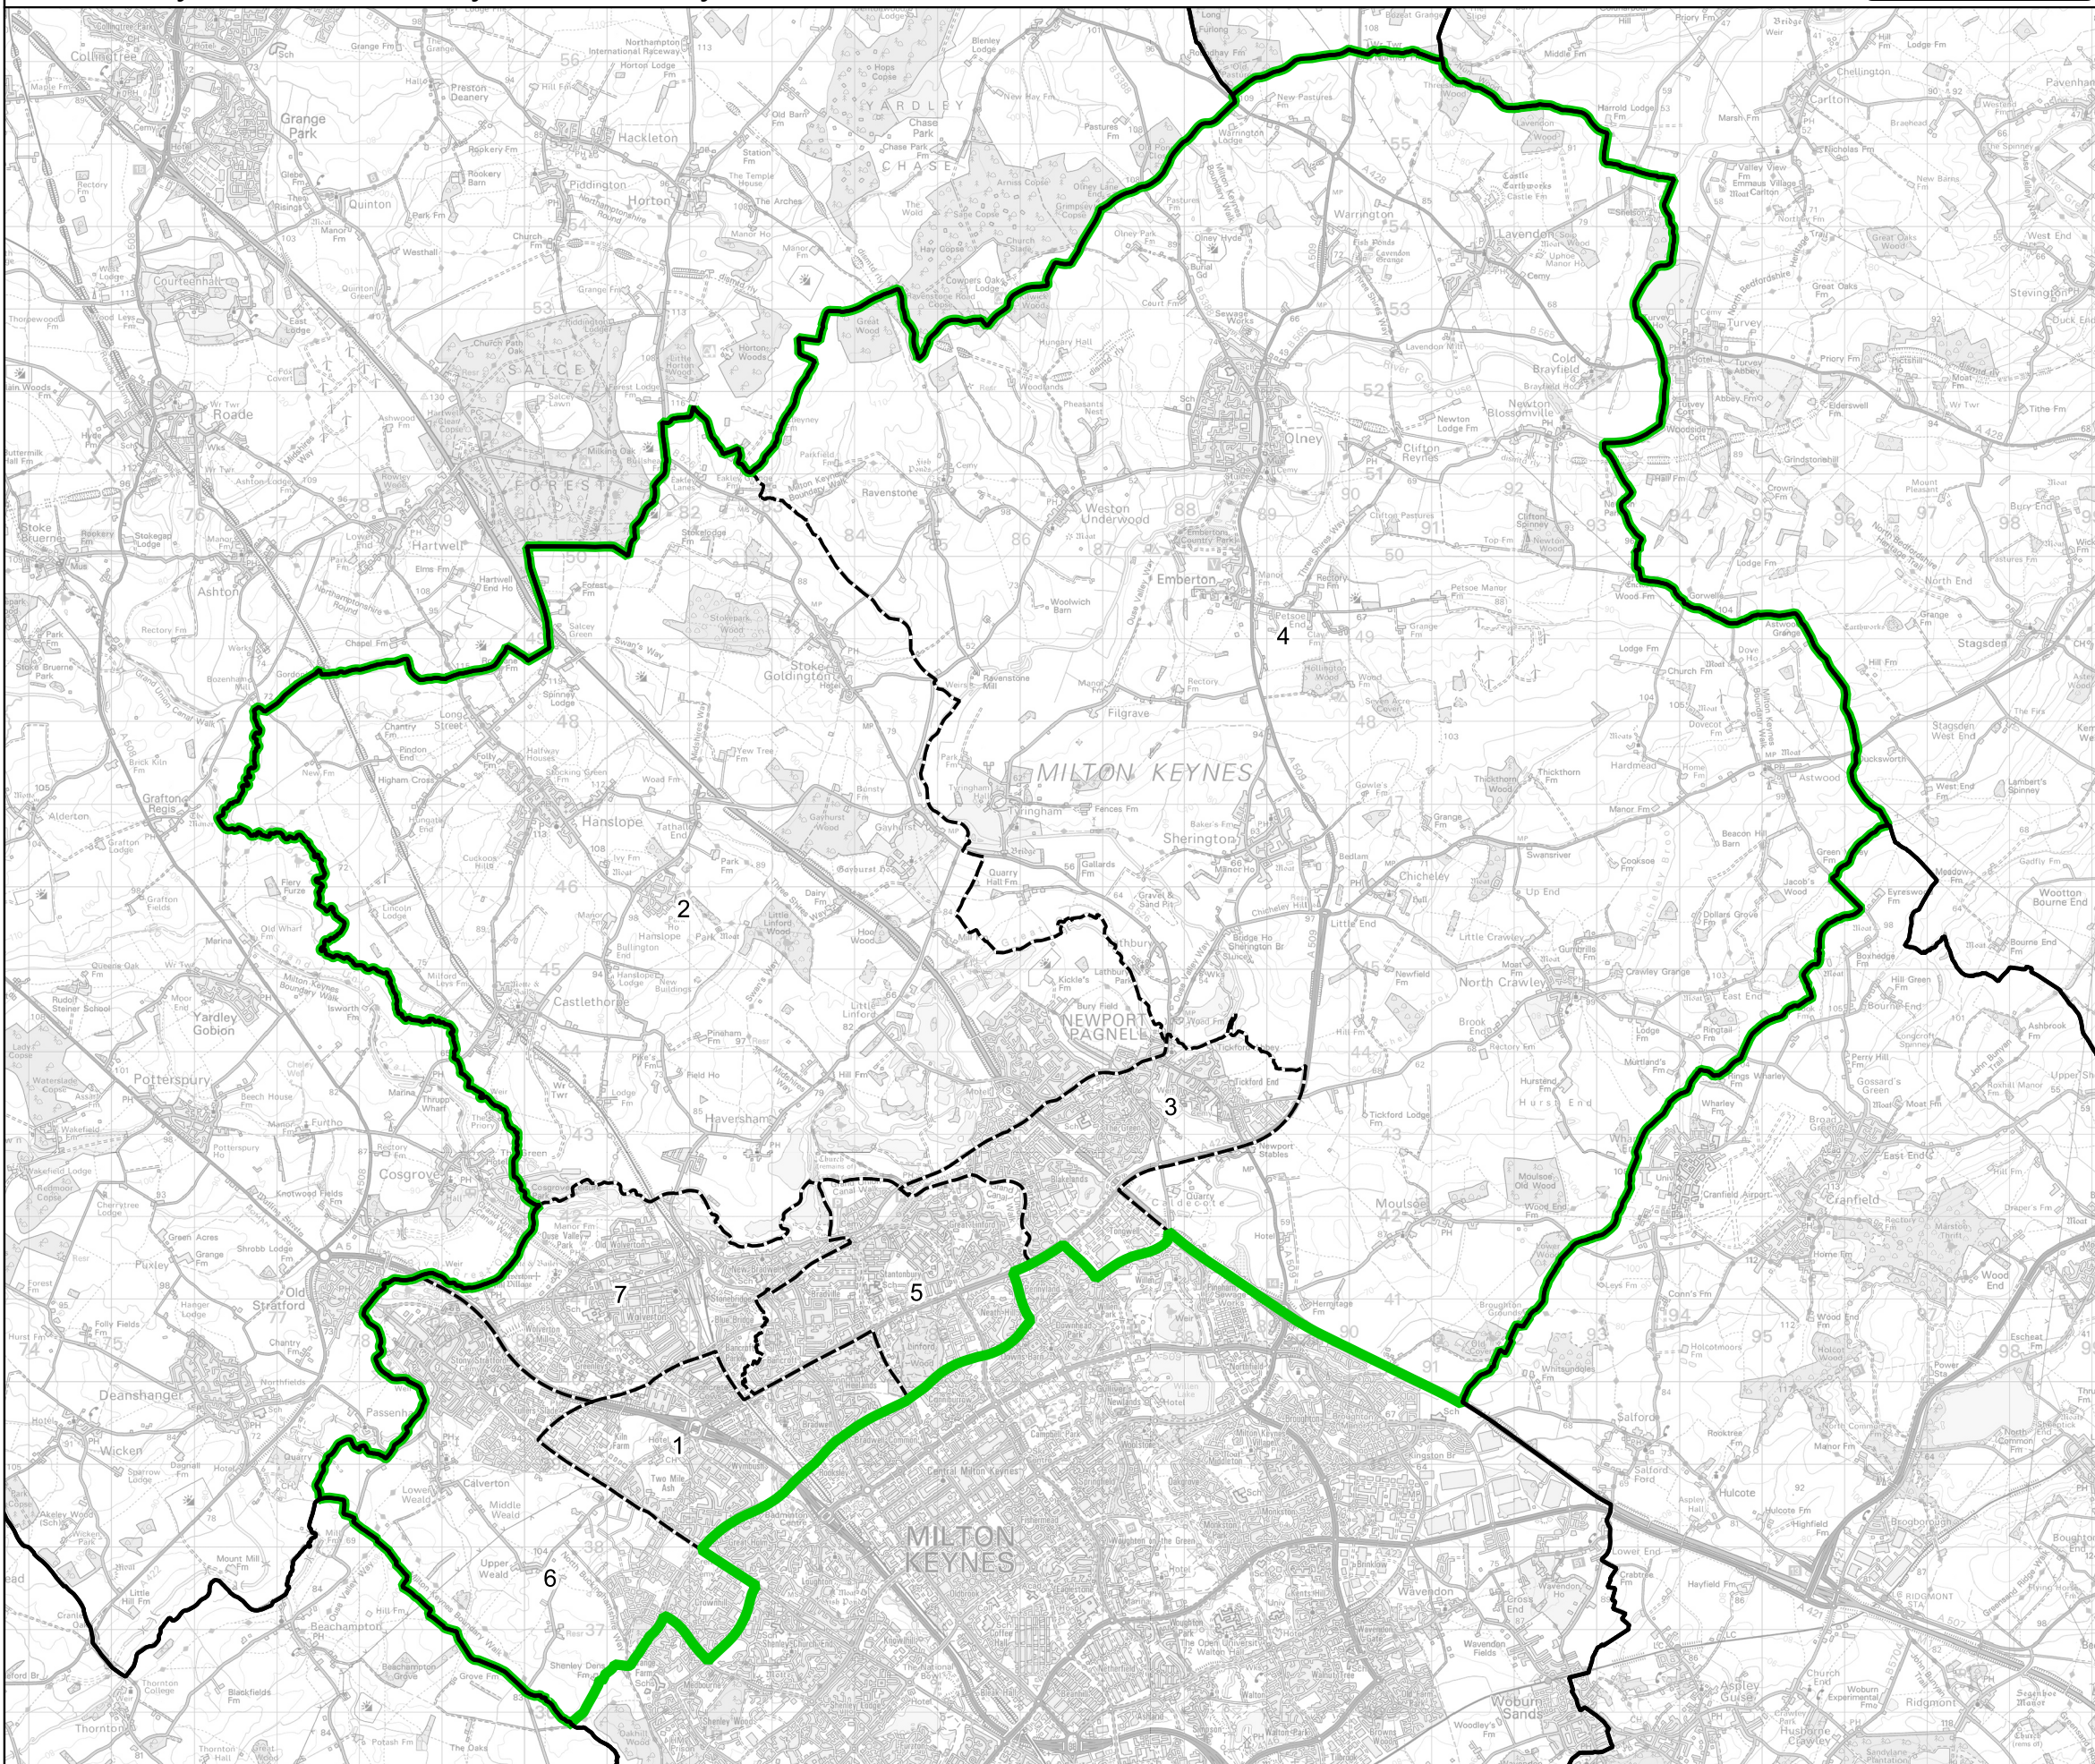

Boundary Commission for England - Final Recommendations for the South East Region

Milton Keynes North County Constituency - Electorate 70,620

Wards:

- 1 Bradwell
- 2 Newport Pagnell North & Hanslope
- 3 Newport Pagnell South
- 4 Olney
- 5 Stantonbury
- 6 Stony Stratford
- 7 Wolverton

 Constituency

 Local Authorities

 Wards

0 1 2 km

© Crown copyright and database rights 2023 OS 100018289. You are permitted to use this data solely to enable you to respond to, or interact with, the organisation that provided you with the data. You are not permitted to copy, sub-licence, distribute or sell any of this data to third parties in any form. Third party rights to enforce the terms of this licence shall be reserved to OS.

Milton Keynes North County Constituency