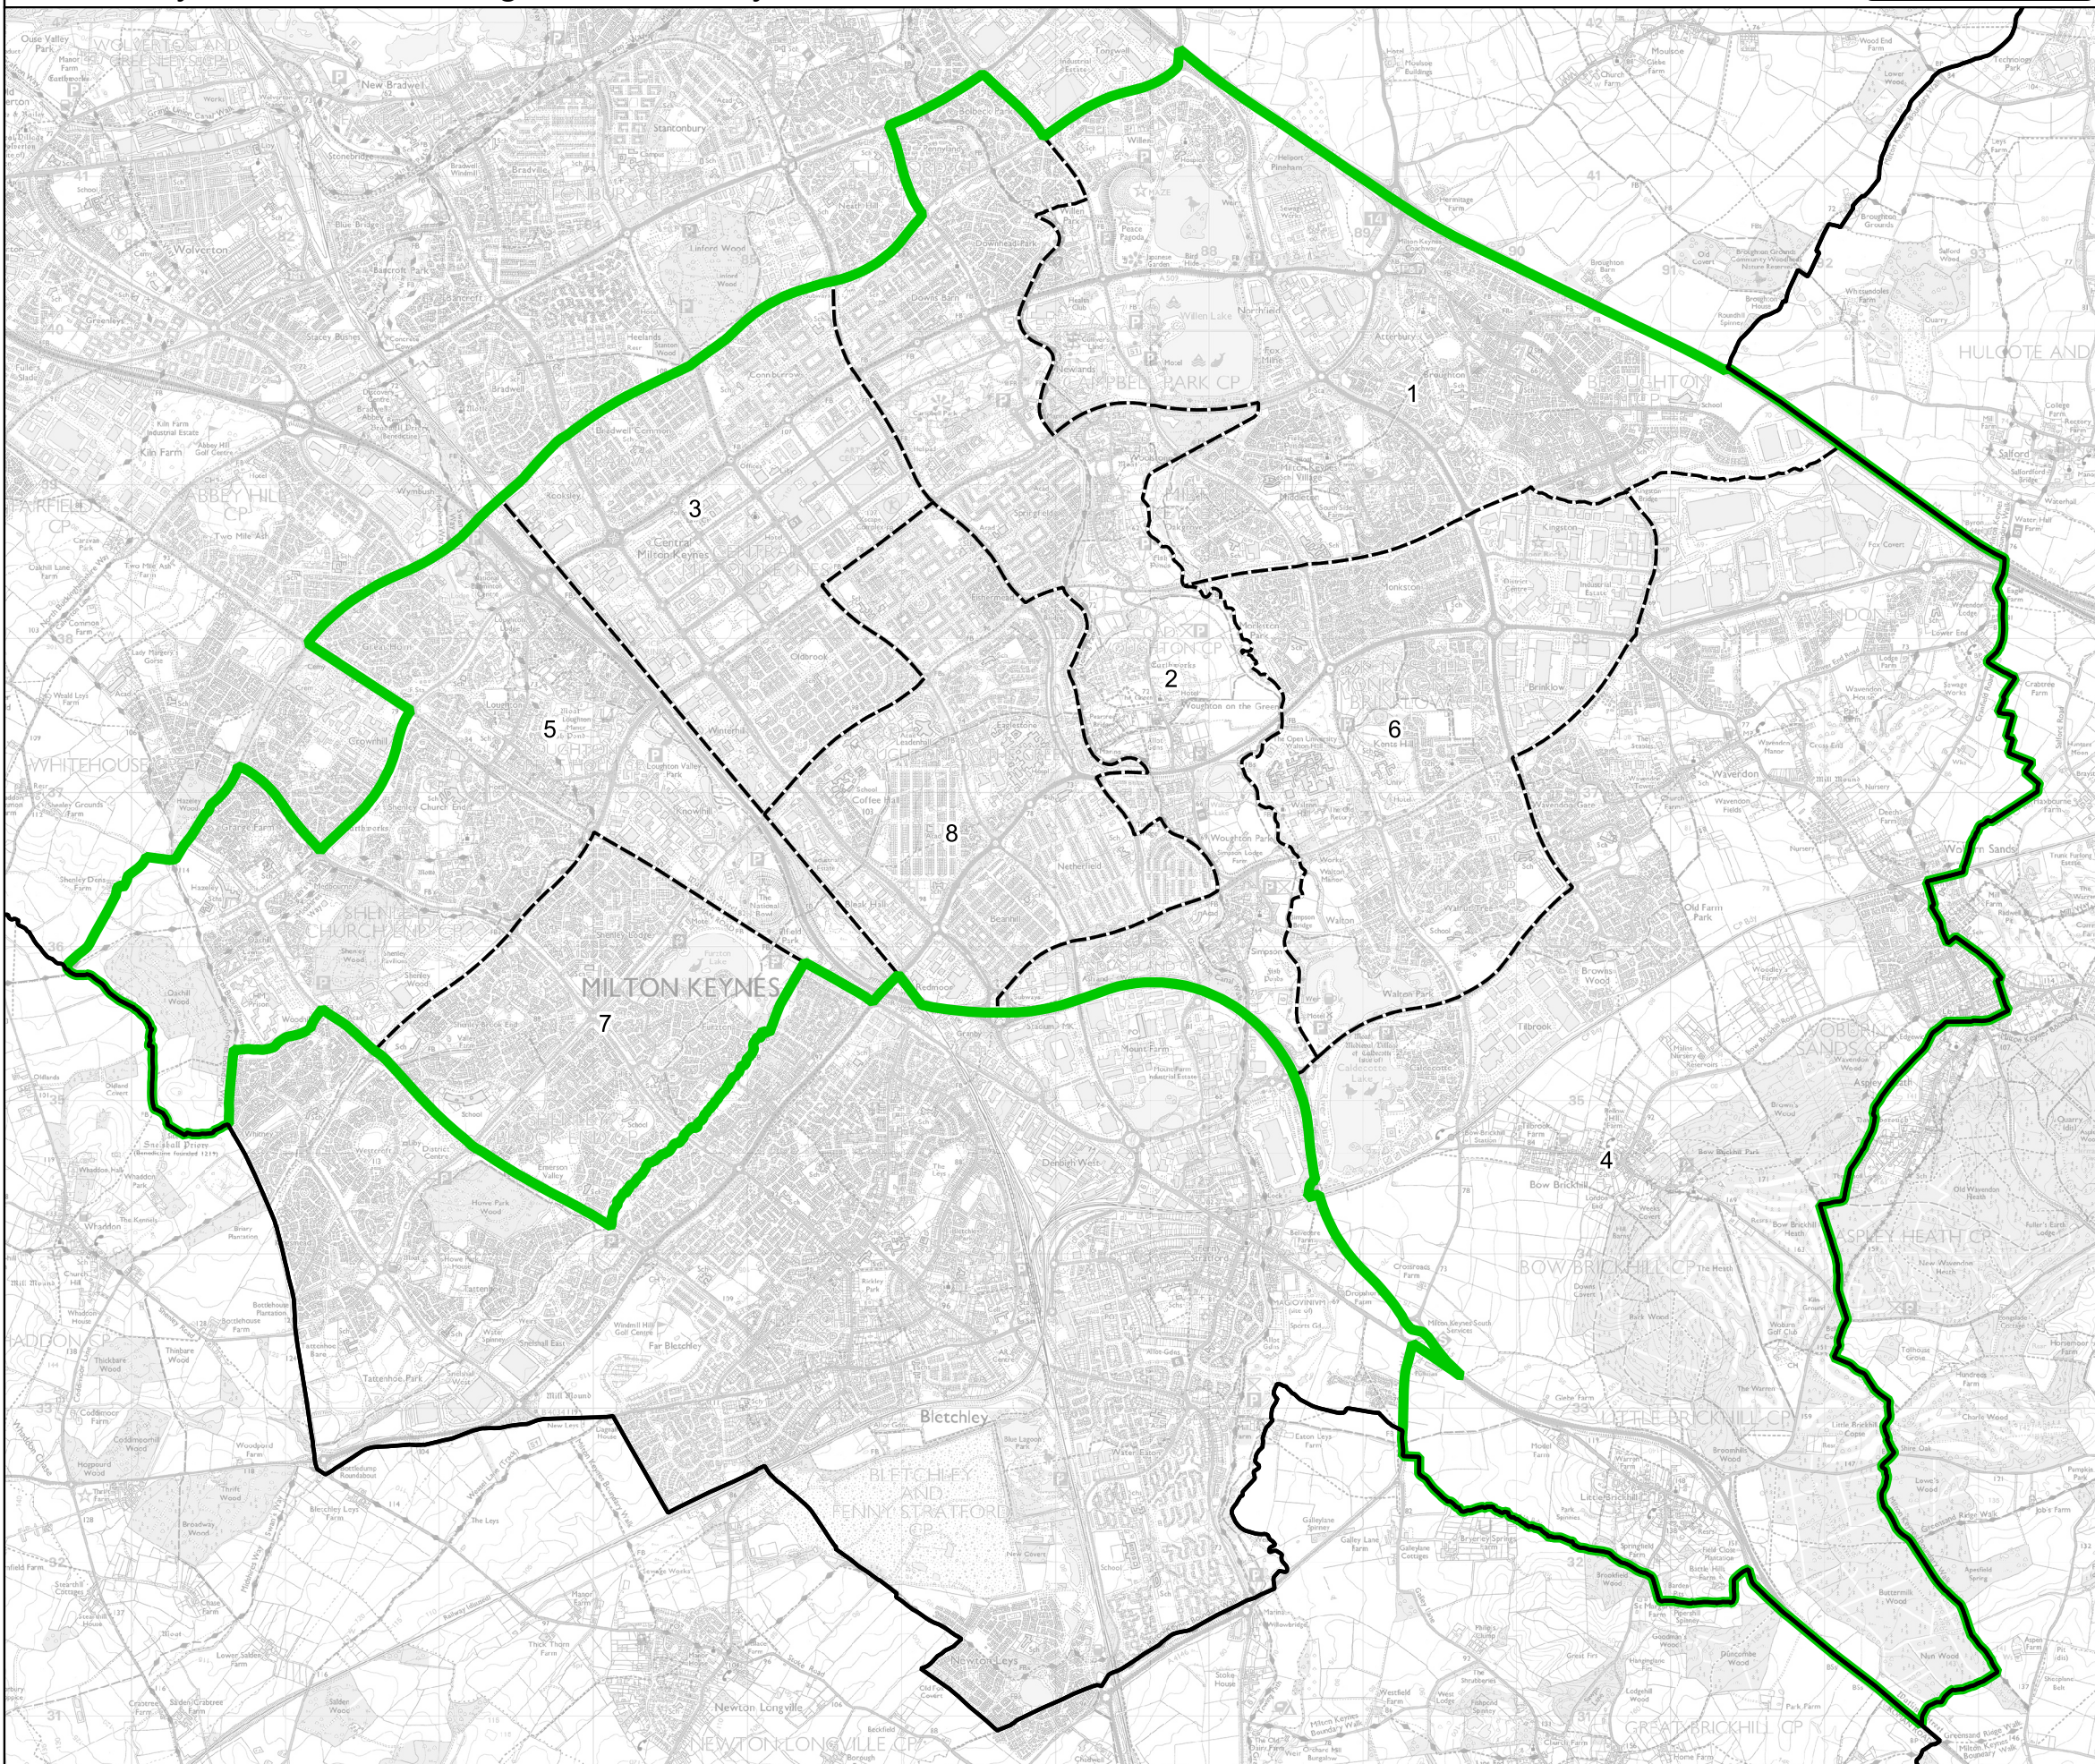

Boundary Commission for England - Final Recommendations for the South East Region

Milton Keynes Central Borough Constituency - Electorate 76,708

Wards:

- 1 Broughton
- 2 Campbell Park & Old Woughton
- 3 Central Milton Keynes
- 4 Danesborough & Walton
- 5 Loughton & Shenley
- 6 Monkston
- 7 Shenley Brook End
- 8 Woughton & Fishermead

- Constituency
- Local Authorities
- Wards

© Crown copyright and database rights 2023 OS 100018289. You are permitted to use this data solely to enable you to respond to, or interact with, the organisation that provided you with the data. You are not permitted to copy, sub-licence, distribute or sell any of this data to third parties in any form. Third party rights to enforce the terms of this licence shall be reserved to OS.