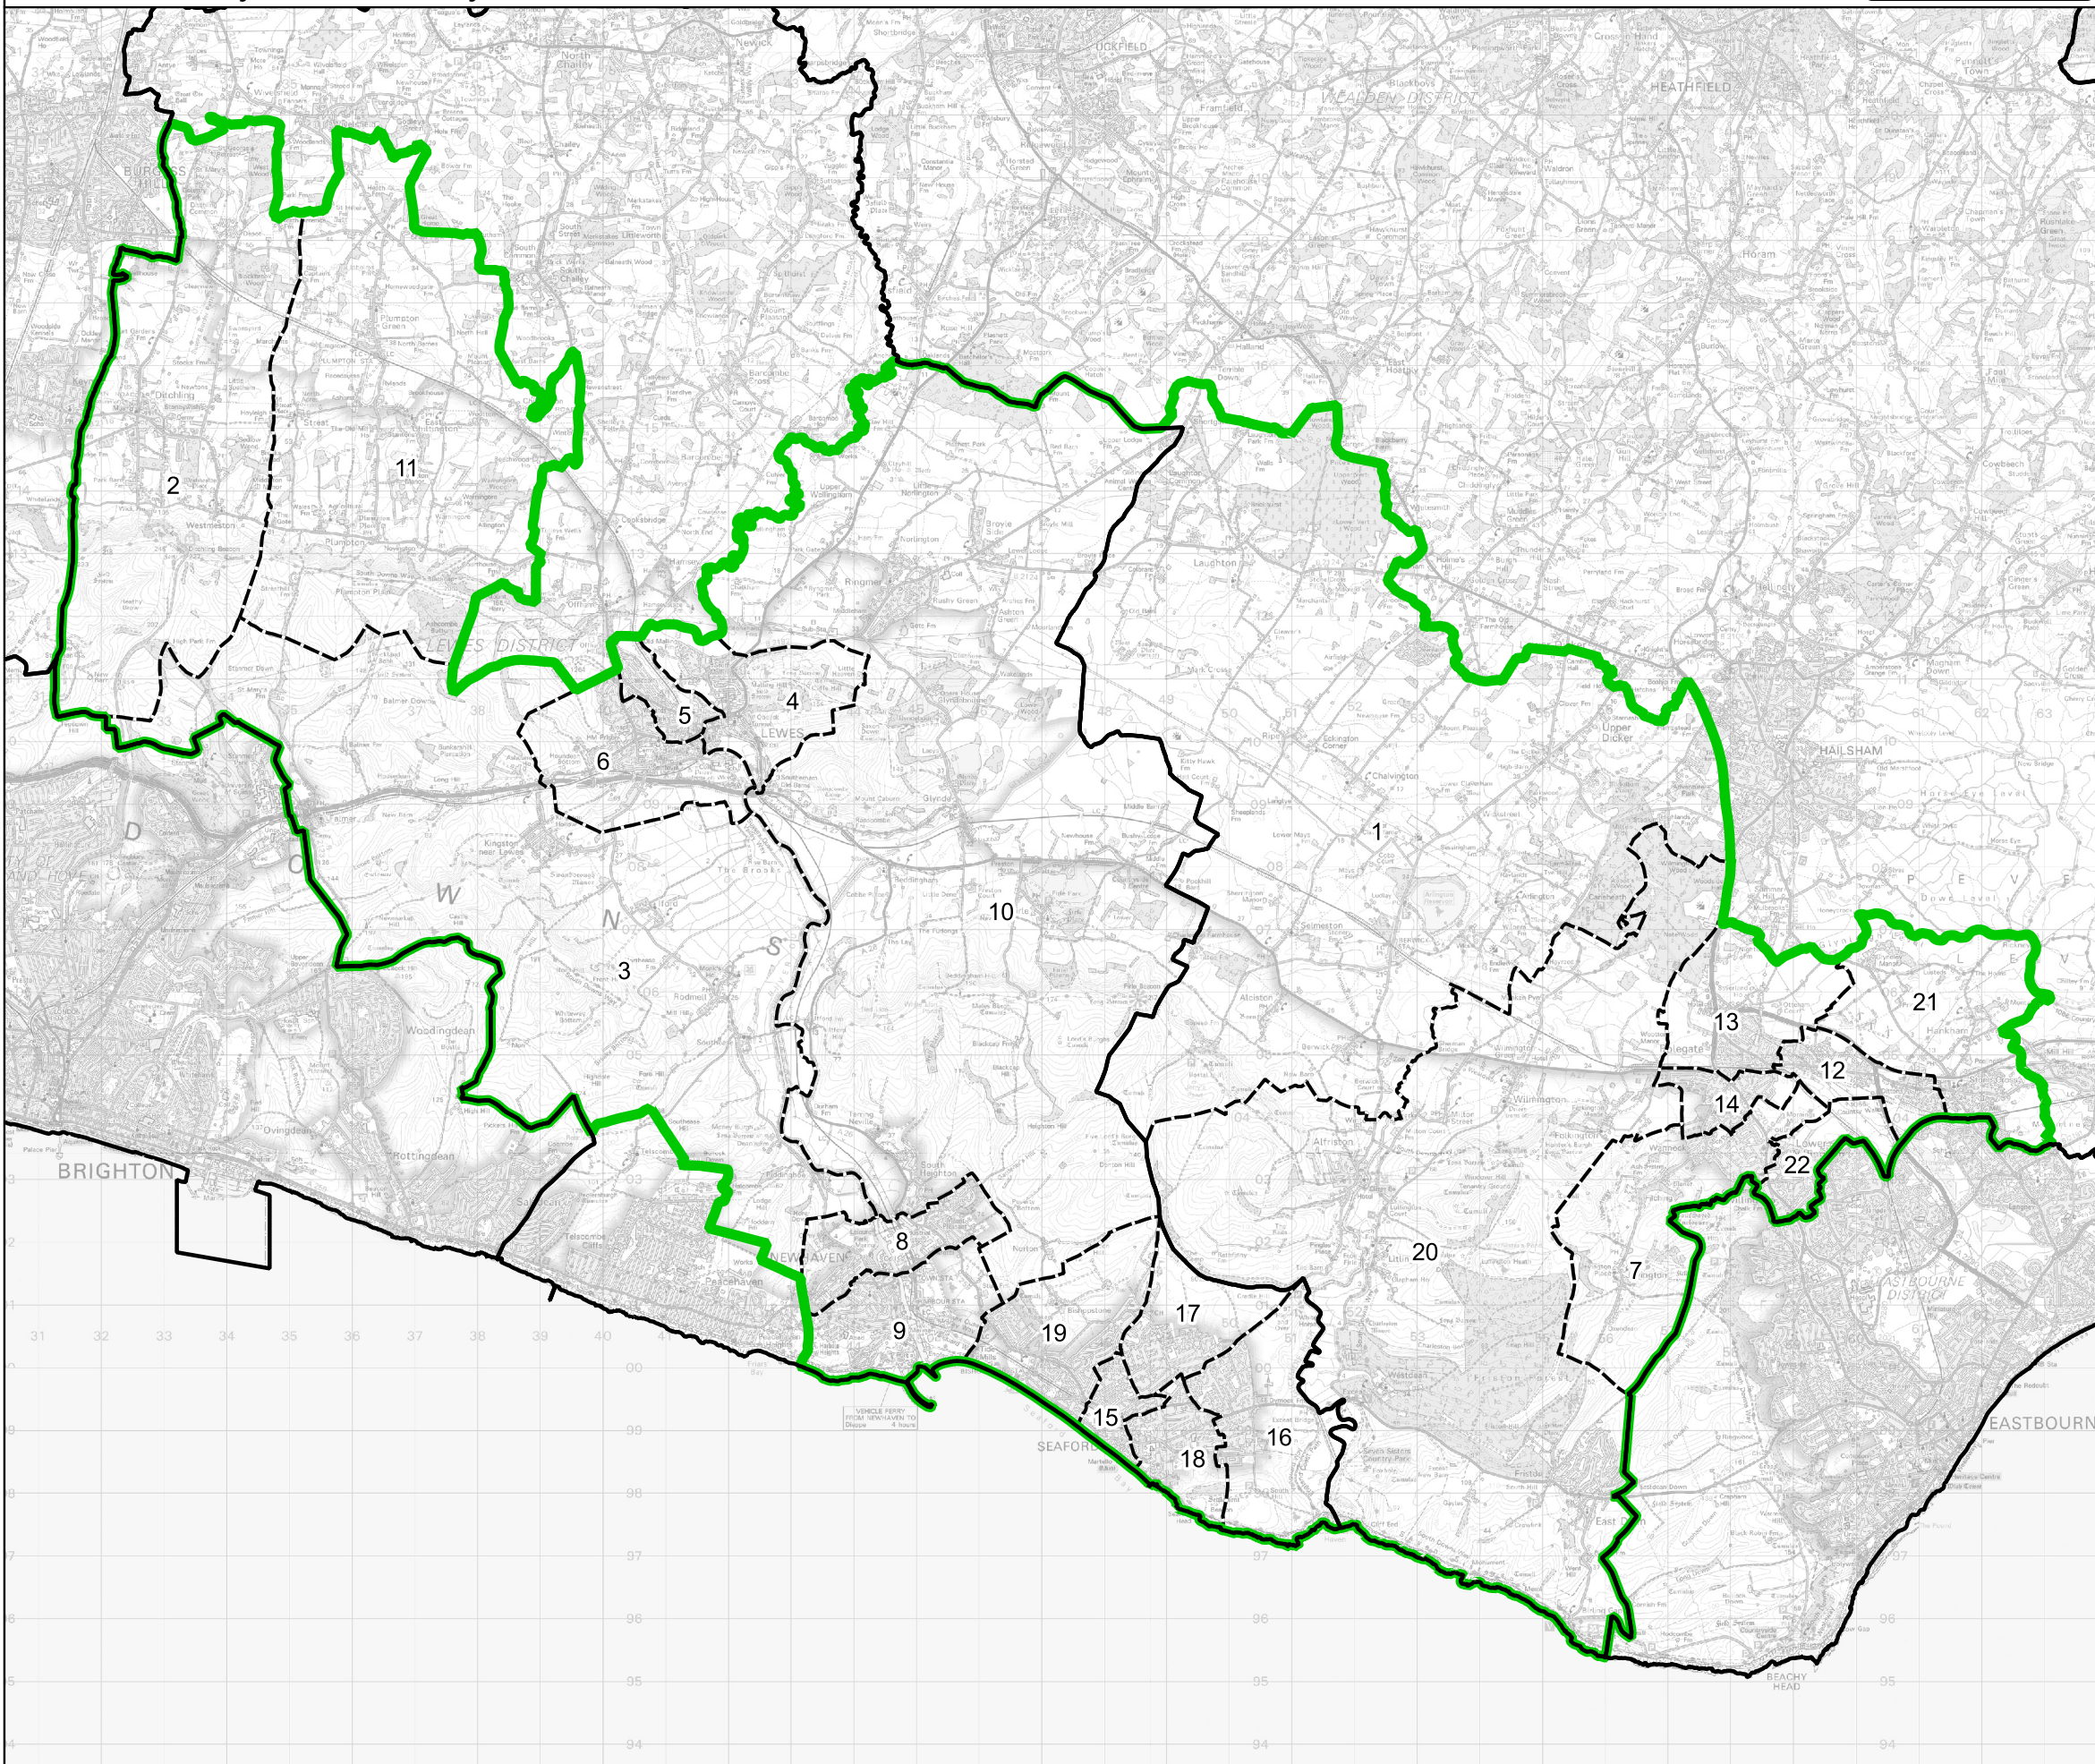

# Boundary Commission for England - Final Recommendations for the South East Region

## Lewes County Constituency - Electorate 75,091

Wards:

- 1 Arlington
- 2 Ditchling & Westmeston
- 3 Kingston
- 4 Lewes Bridge
- 5 Lewes Castle
- 6 Lewes Priory
- 7 Lower Willingdon
- 8 Newhaven North
- 9 Newhaven South
- 10 Ouse Valley & Ringmer
- 11 Plumpton, Streat, East Chilmington & St. John
- 12 Polegate Central
- 13 Polegate North
- 14 Polegate South & Willingdon Watermill
- 15 Seaford Central
- 16 Seaford East
- 17 Seaford North
- 18 Seaford South
- 19 Seaford West
- 20 South Downs
- 21 Stone Cross
- 22 Upper Willingdon

- Constituency
- Local Authorities
- Wards

© Crown copyright and database rights 2023 OS 100018289. You are permitted to use this data solely to enable you to respond to, or interact with, the organisation that provided you with the data. You are not permitted to copy, sub-licence, distribute or sell any of this data to third parties in any form. Third party rights to enforce the terms of this licence shall be reserved to OS.

Lewes County Constituency