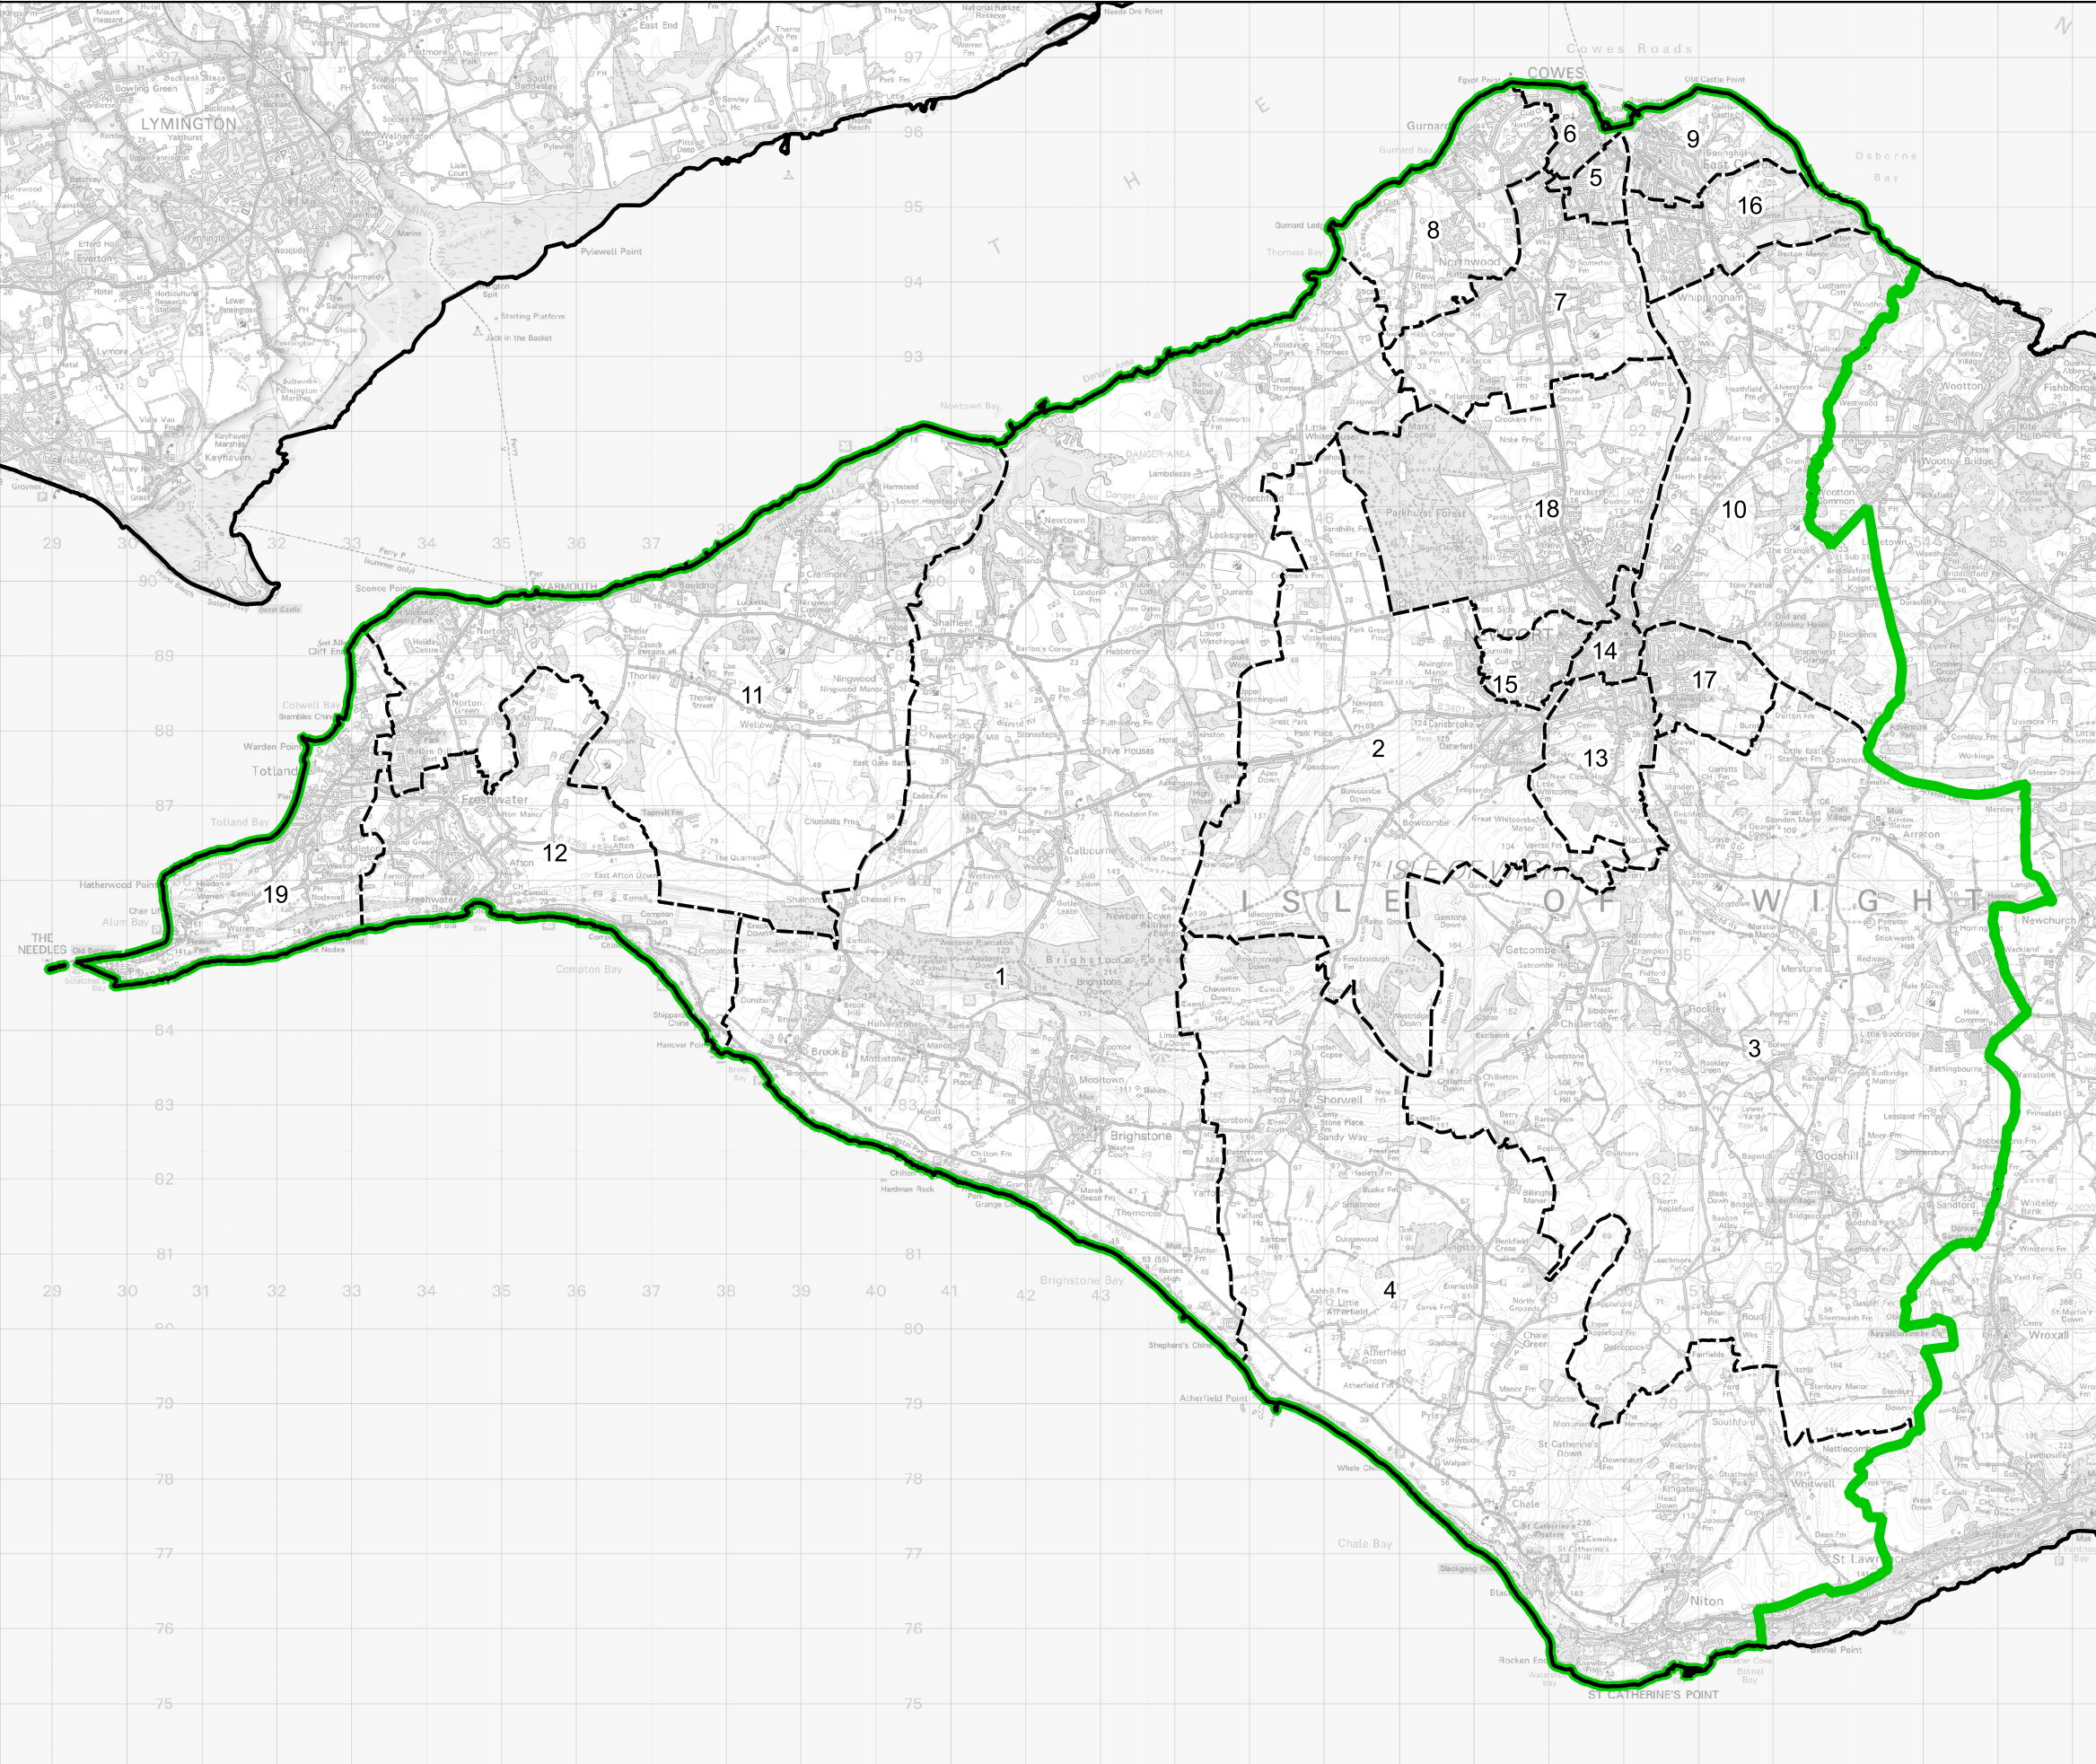

# Boundary Commission for England - Final Recommendations for the South East Region

## Isle of Wight West County Constituency - Electorate 54,911

- Wards:
- 1 Brighthstone, Calbourne & Shalfleet
  - 2 Carisbrooke & Gunville
  - 3 Central Rural
  - 4 Chale, Niton & Shorwell
  - 5 Cowes Medina
  - 6 Cowes North
  - 7 Cowes South & Northwood
  - 8 Cowes West & Gurnard
  - 9 East Cowes
  - 10 Fairlee & Whippingham
  - 11 Freshwater North & Yarmouth
  - 12 Freshwater South
  - 13 Mountjoy & Shide
  - 14 Newport Central
  - 15 Newport West
  - 16 Osborne
  - 17 Pan & Barton
  - 18 Parkhurst & Hunnyhill
  - 19 Totland & Colwell

-  Constituency
-  Local Authorities
-  Wards

0 1 2 km

© Crown copyright and database rights 2023 OS 100018289. You are permitted to use this data solely to enable you to respond to, or interact with, the organisation that provided you with the data. You are not permitted to copy, sub-licence, distribute or sell any of this data to third parties in any form. Third party rights to enforce the terms of this licence shall be reserved to OS.

Isle of Wight West County Constituency