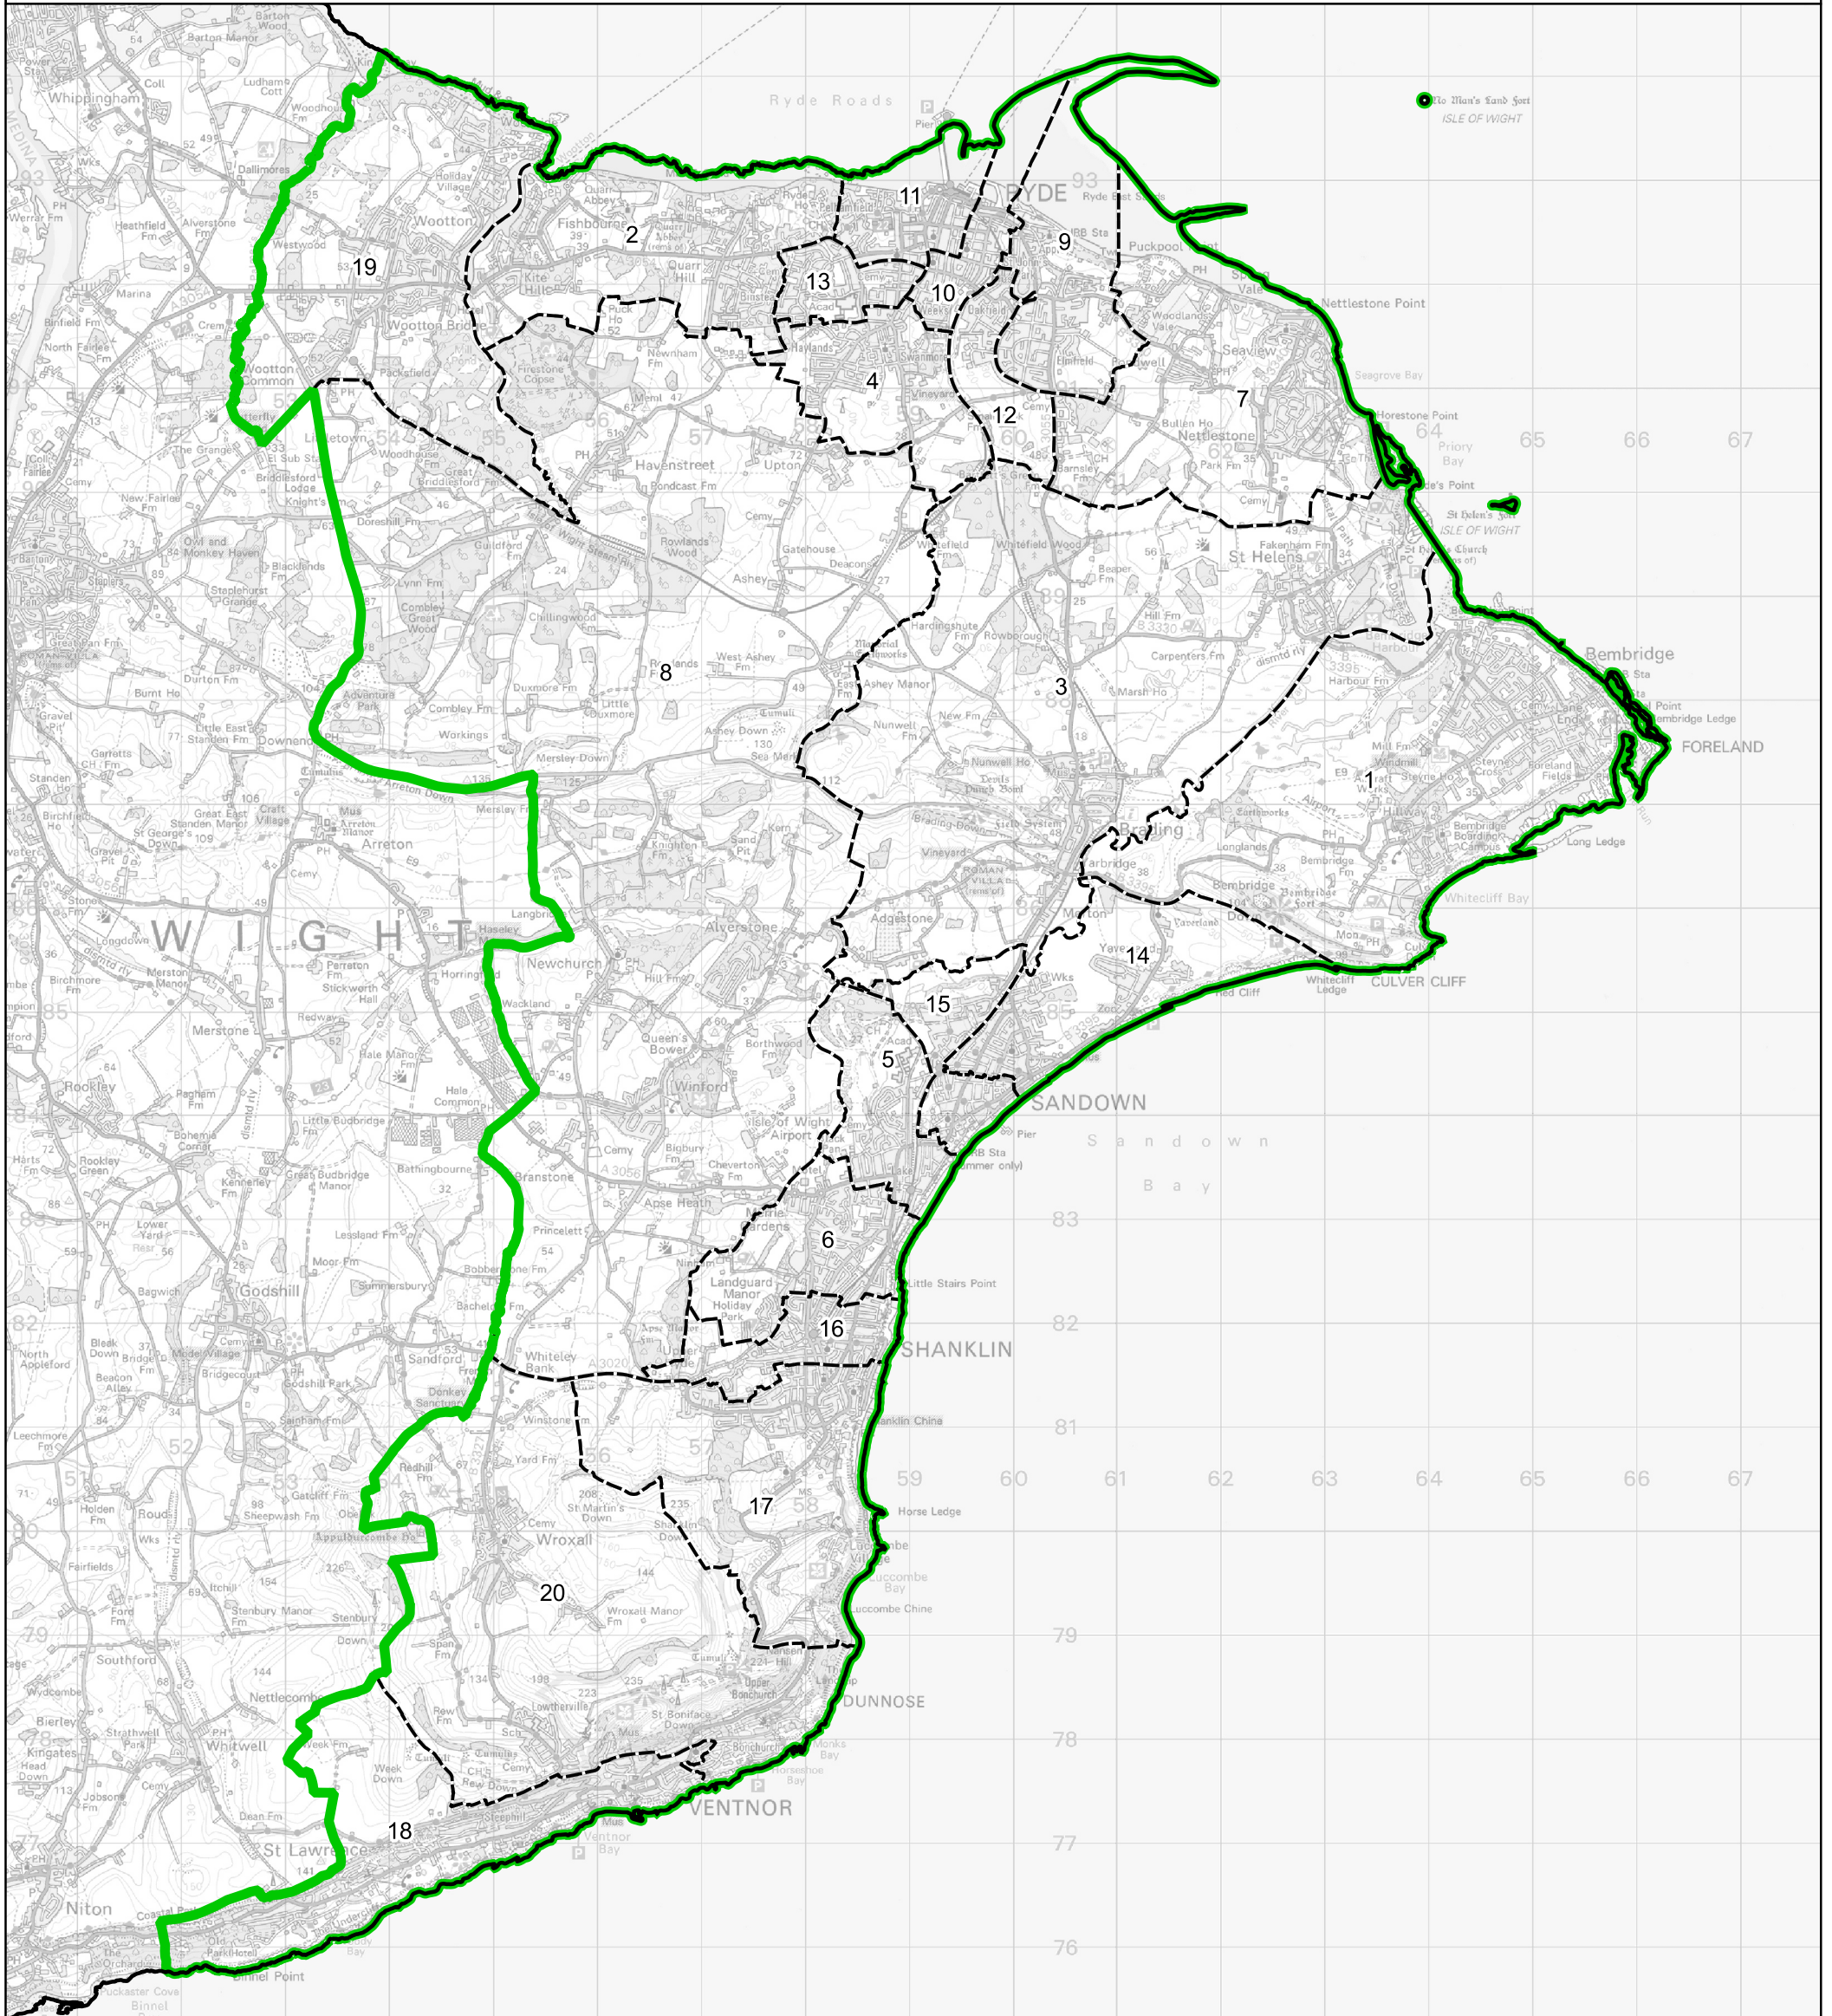

Boundary Commission for England - Final Recommendations for the South East Region

Isle of Wight East County Constituency - Electorate 56,805

Wards:

- | | | |
|-------------------------|-----------------------------------|--------------------------------------|
| 1 Bembridge | 8 Newchurch, Havenstreet & Ashley | 15 Sandown South |
| 2 Binstead & Fishbourne | 9 Ryde Appley & Elmfield | 16 Shanklin Central |
| 3 Brading & St Helens | 10 Ryde Monktonmead | 17 Shanklin South |
| 4 Haylands & Swanmore | 11 Ryde North West | 18 Ventnor & St Lawrence |
| 5 Lake North | 12 Ryde South East | 20 Wroxall, Lowtherville & Bonchurch |
| 6 Lake South | 13 Ryde West | |
| 7 Nettleston & Seaview | 14 Sandown North | |

- Constituency
- Local Authorities
- Wards

© Crown copyright and database rights 2023 OS 100018289. You are permitted to use this data solely to enable you to respond to, or interact with, the organisation that provided you with the data. You are not permitted to copy, sub-licence, distribute or sell any of this data to third parties in any form. Third party rights to enforce the terms of this licence shall be reserved to OS.

Isle of Wight East County Constituency