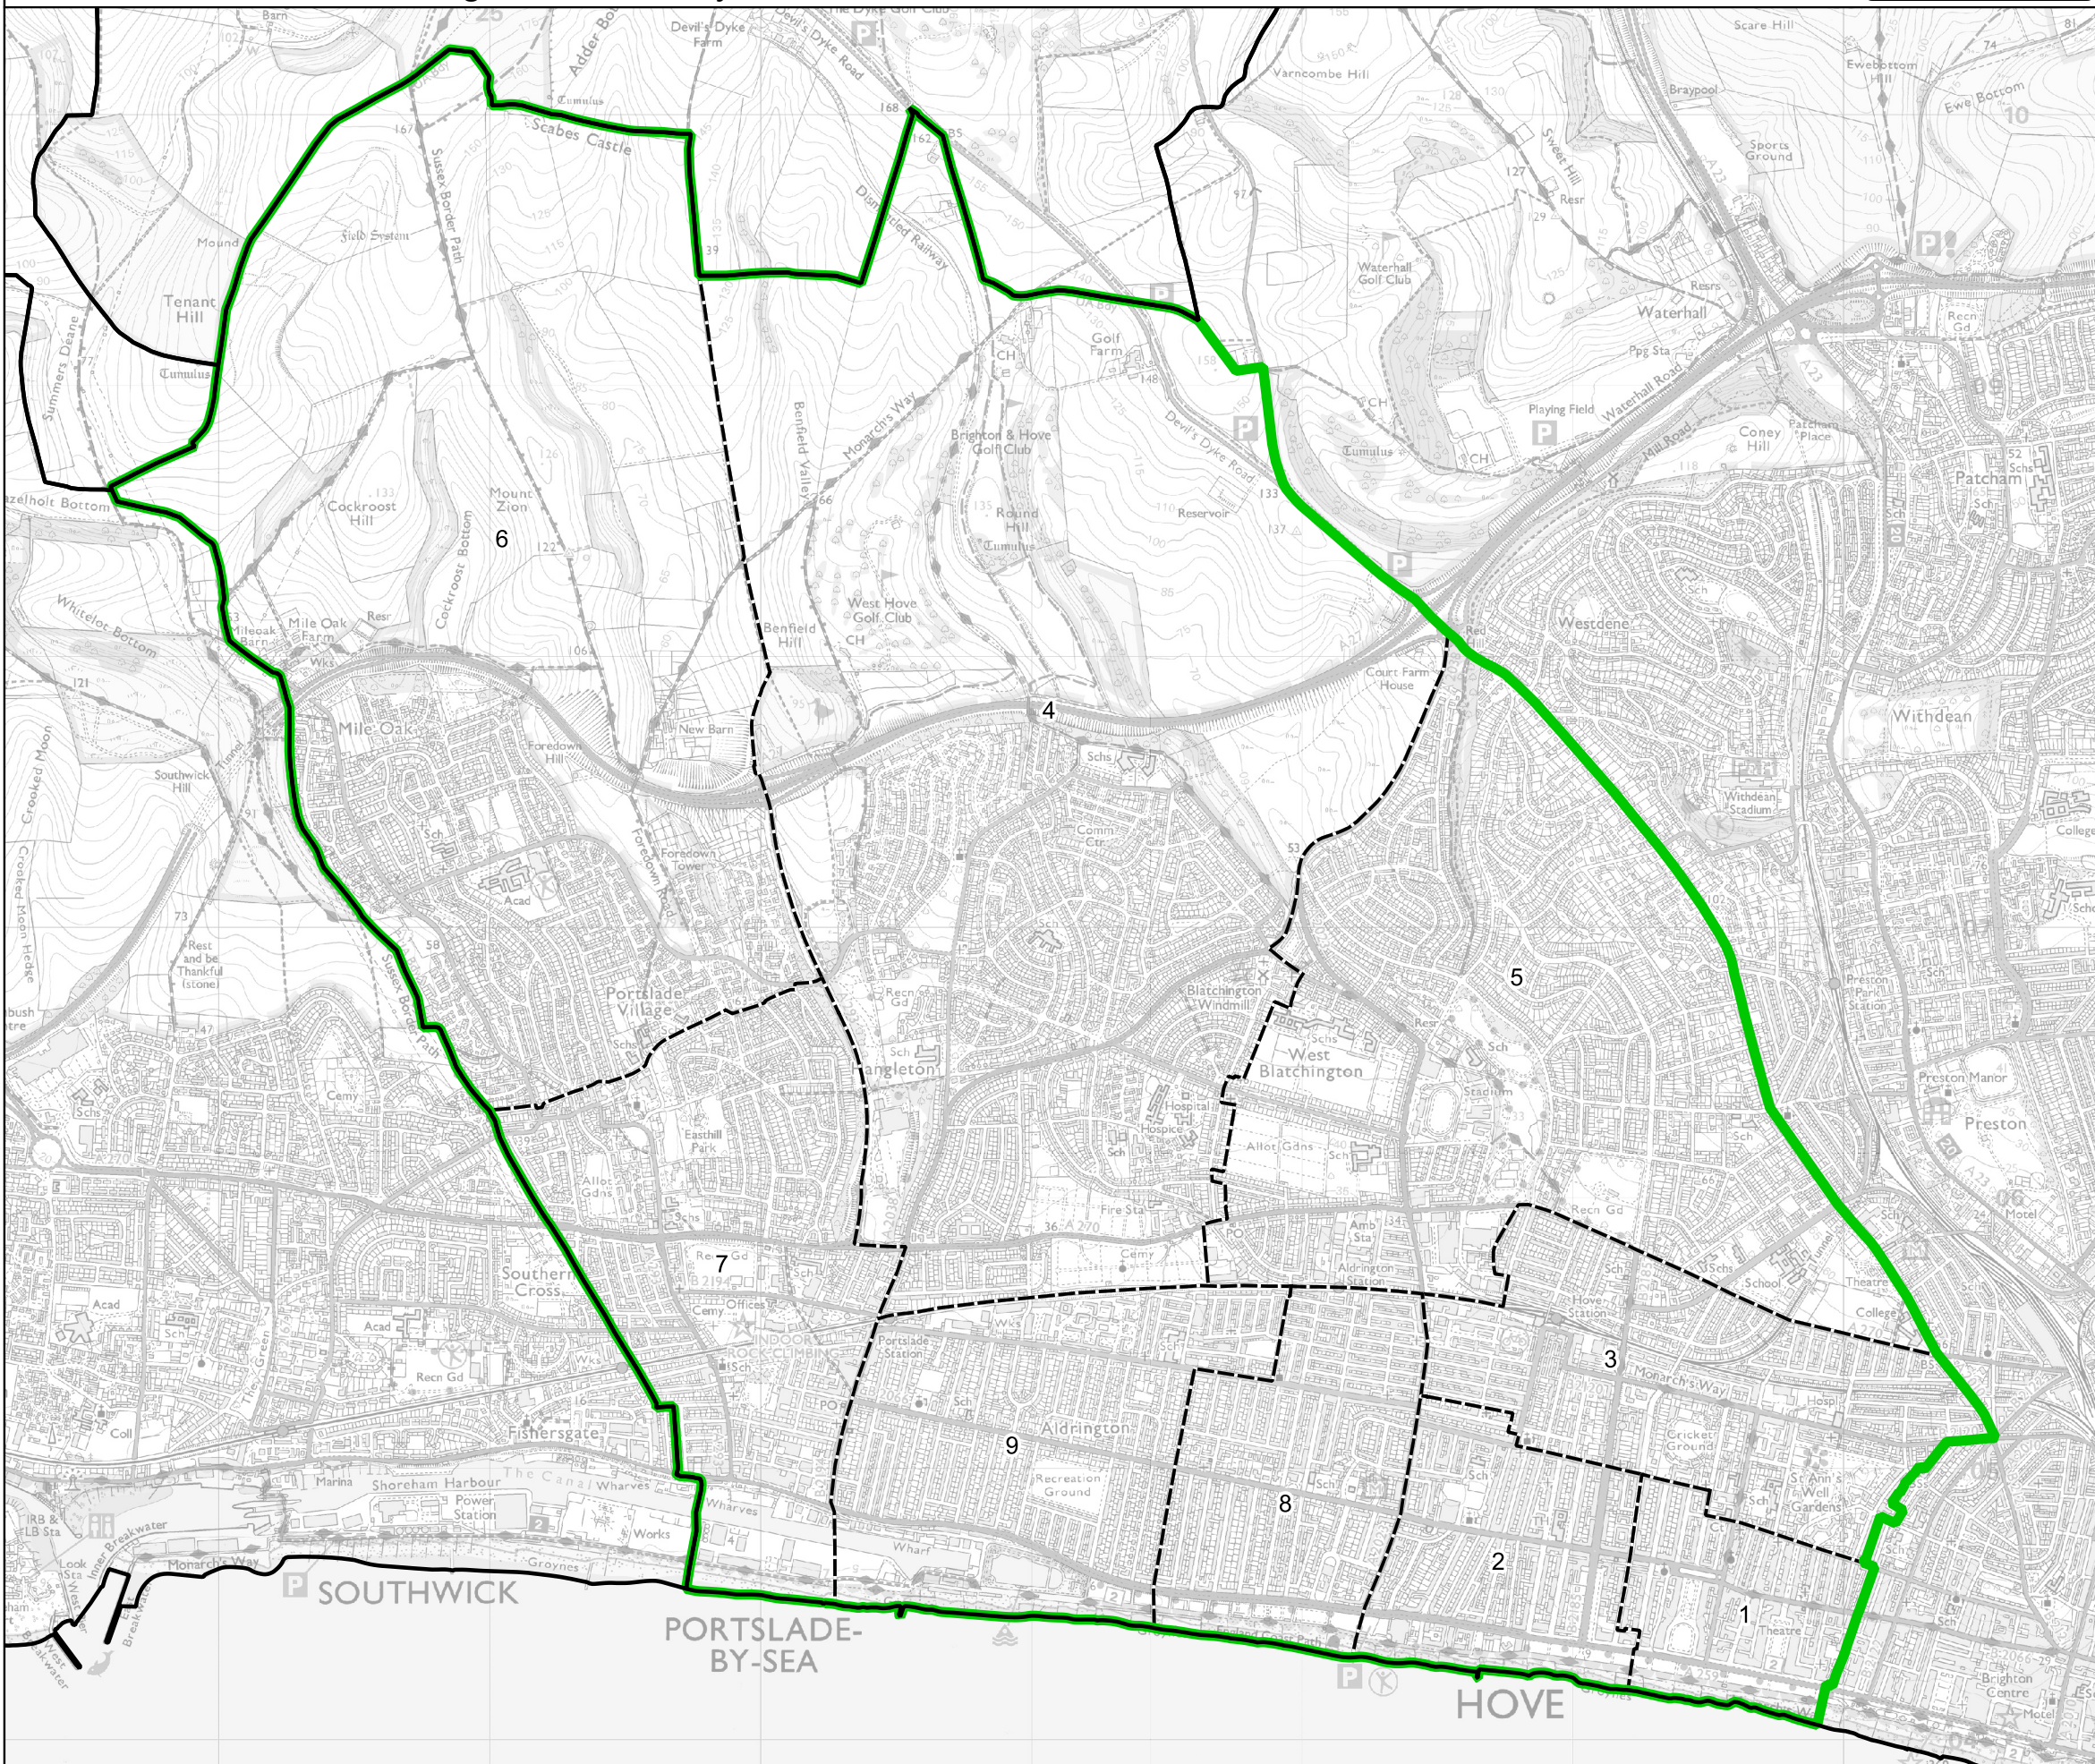

Boundary Commission for England - Final Recommendations for the South East Region

Hove and Portslade Borough Constituency - Electorate 73,726

- Wards:
- 1 Brunswick and Adelaide
 - 2 Central Hove
 - 3 Goldsmid
 - 4 Hangleton and Knoll
 - 5 Hove Park
 - 6 North Portslade
 - 7 South Portslade
 - 8 Westbourne
 - 9 Wish

 Constituency

 Local Authorities

 Wards

0 0.3 0.6 km

© Crown copyright and database rights 2023 OS 100018289. You are permitted to use this data solely to enable you to respond to, or interact with, the organisation that provided you with the data. You are not permitted to copy, sub-licence, distribute or sell any of this data to third parties in any form. Third party rights to enforce the terms of this licence shall be reserved to OS.

Hove and Portslade Borough Constituency