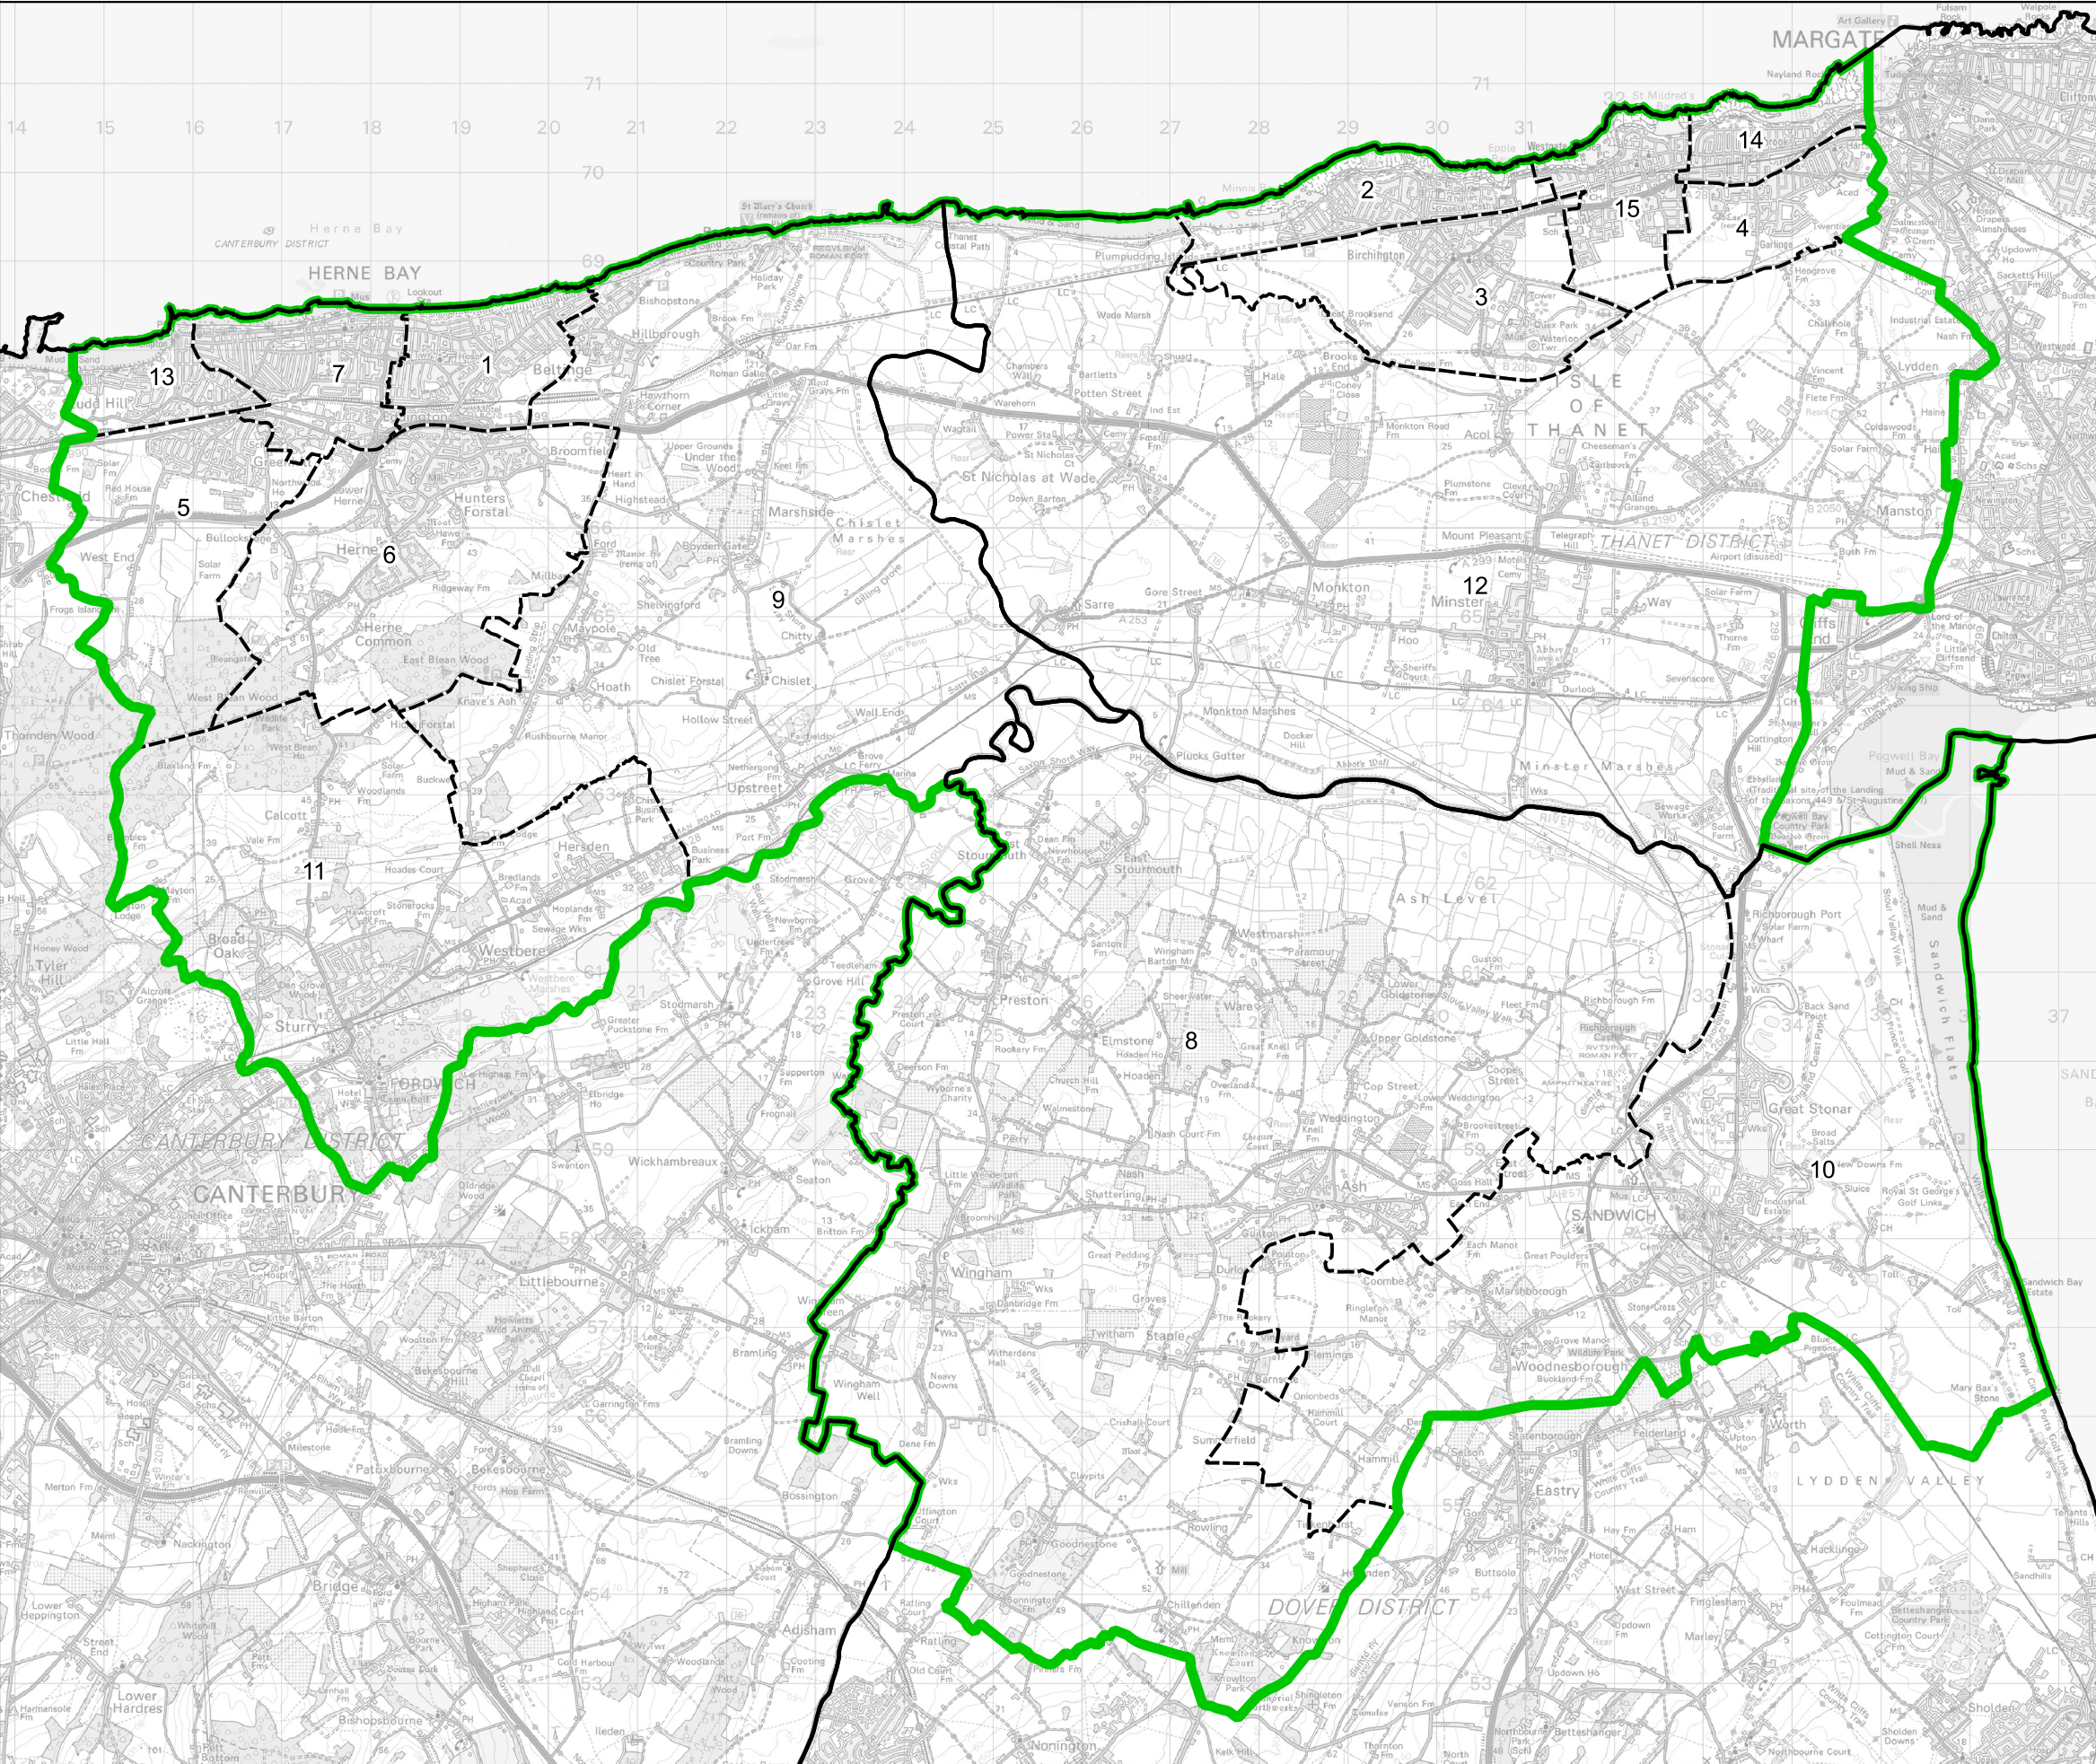

Boundary Commission for England - Final Recommendations for the South East Region

Herne Bay and Sandwich County Constituency - Electorate 76,028

- Wards:
- 1 Beltinge
 - 2 Birchington North
 - 3 Birchington South
 - 4 Garlinge
 - 5 Greenhill
 - 6 Herne & Broomfield
 - 7 Heron
 - 8 Little Stour & Ashstone
 - 9 Reculver
 - 10 Sandwich
 - 11 Sturry
 - 12 Thanet Villages
 - 13 West Bay
 - 14 Westbrook
 - 15 Westgate-on-Sea

- Constituency
- Local Authorities
- Wards

© Crown copyright and database rights 2023 OS 100018289. You are permitted to use this data solely to enable you to respond to, or interact with, the organisation that provided you with the data. You are not permitted to copy, sub-licence, distribute or sell any of this data to third parties in any form. Third party rights to enforce the terms of this licence shall be reserved to OS.

Herne Bay and Sandwich County Constituency