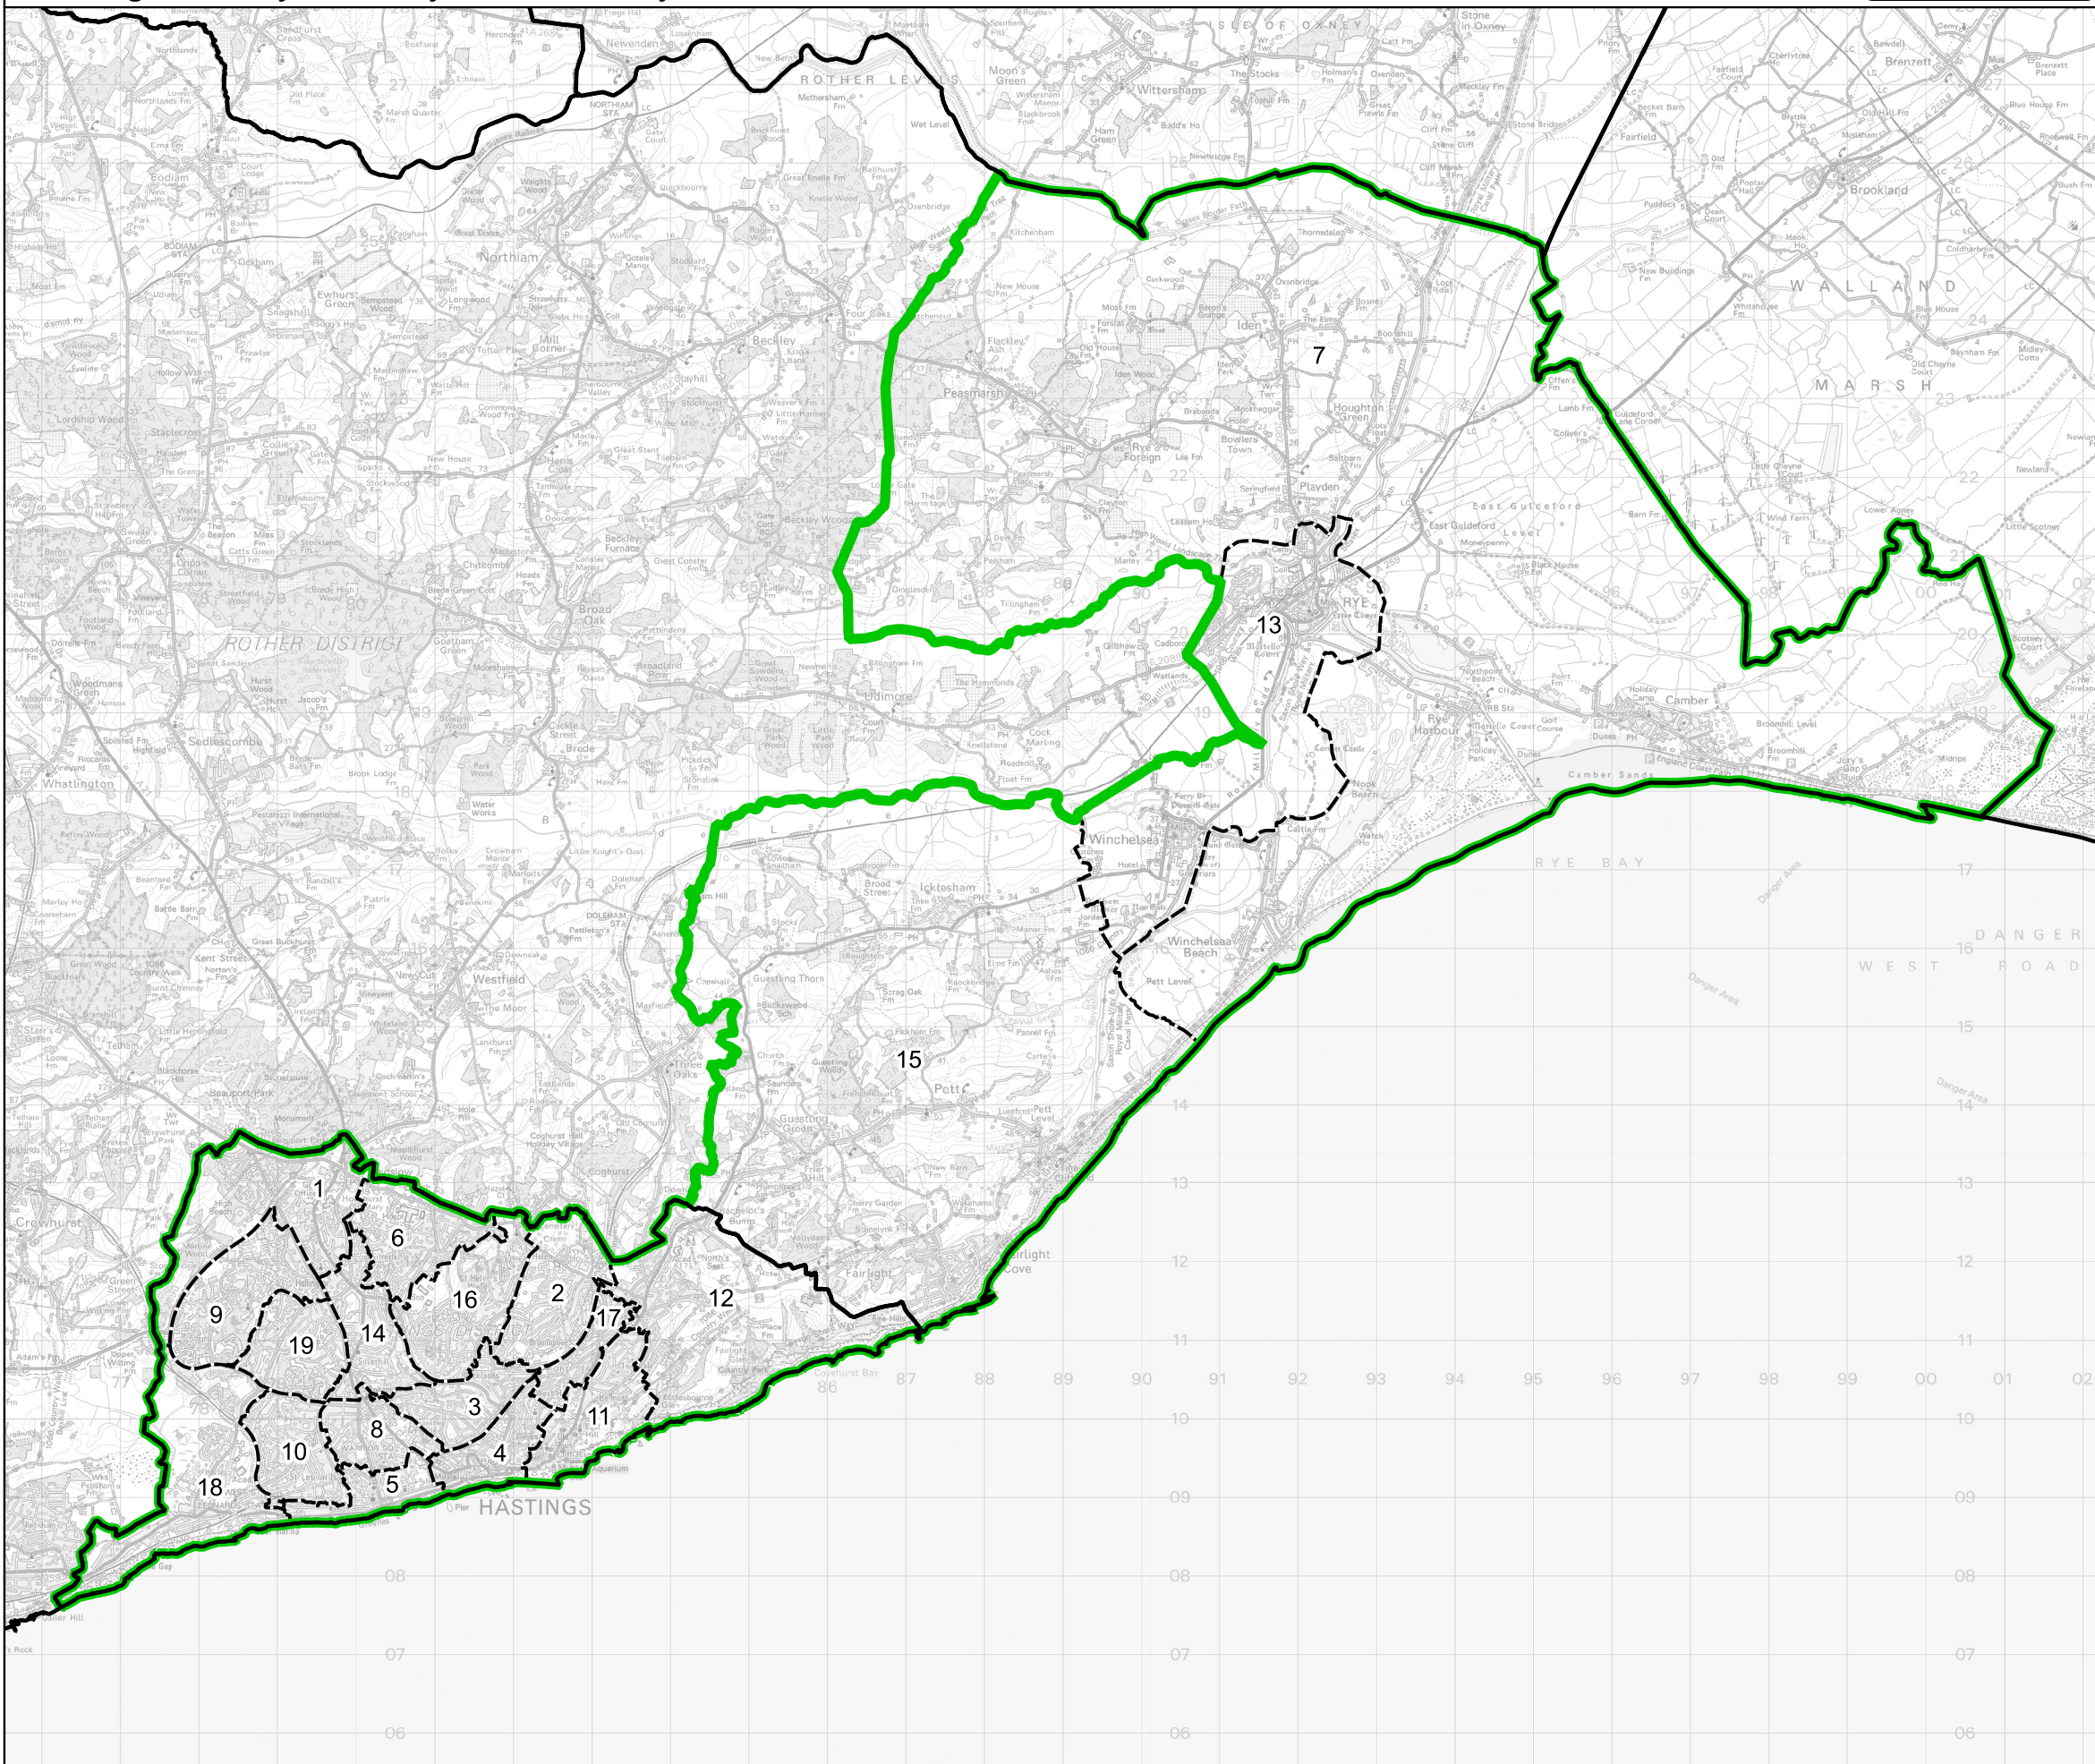

# Boundary Commission for England - Final Recommendations for the South East Region

## Hastings and Rye County Constituency - Electorate 75,581

Wards:

- 1 Ashdown
- 2 Baird
- 3 Braybrooke
- 4 Castle
- 5 Central St. Leonards
- 6 Conquest
- 7 Eastern Rother
- 8 Gensing
- 9 Hollington
- 10 Maze Hill
- 11 Old Hastings
- 12 Ore
- 13 Rye & Winchelsea
- 14 Silverhill
- 15 Southern Rother
- 16 St. Helens
- 17 Tressell
- 18 West St. Leonards
- 19 Wishing Tree

Hastings and Rye County Constituency