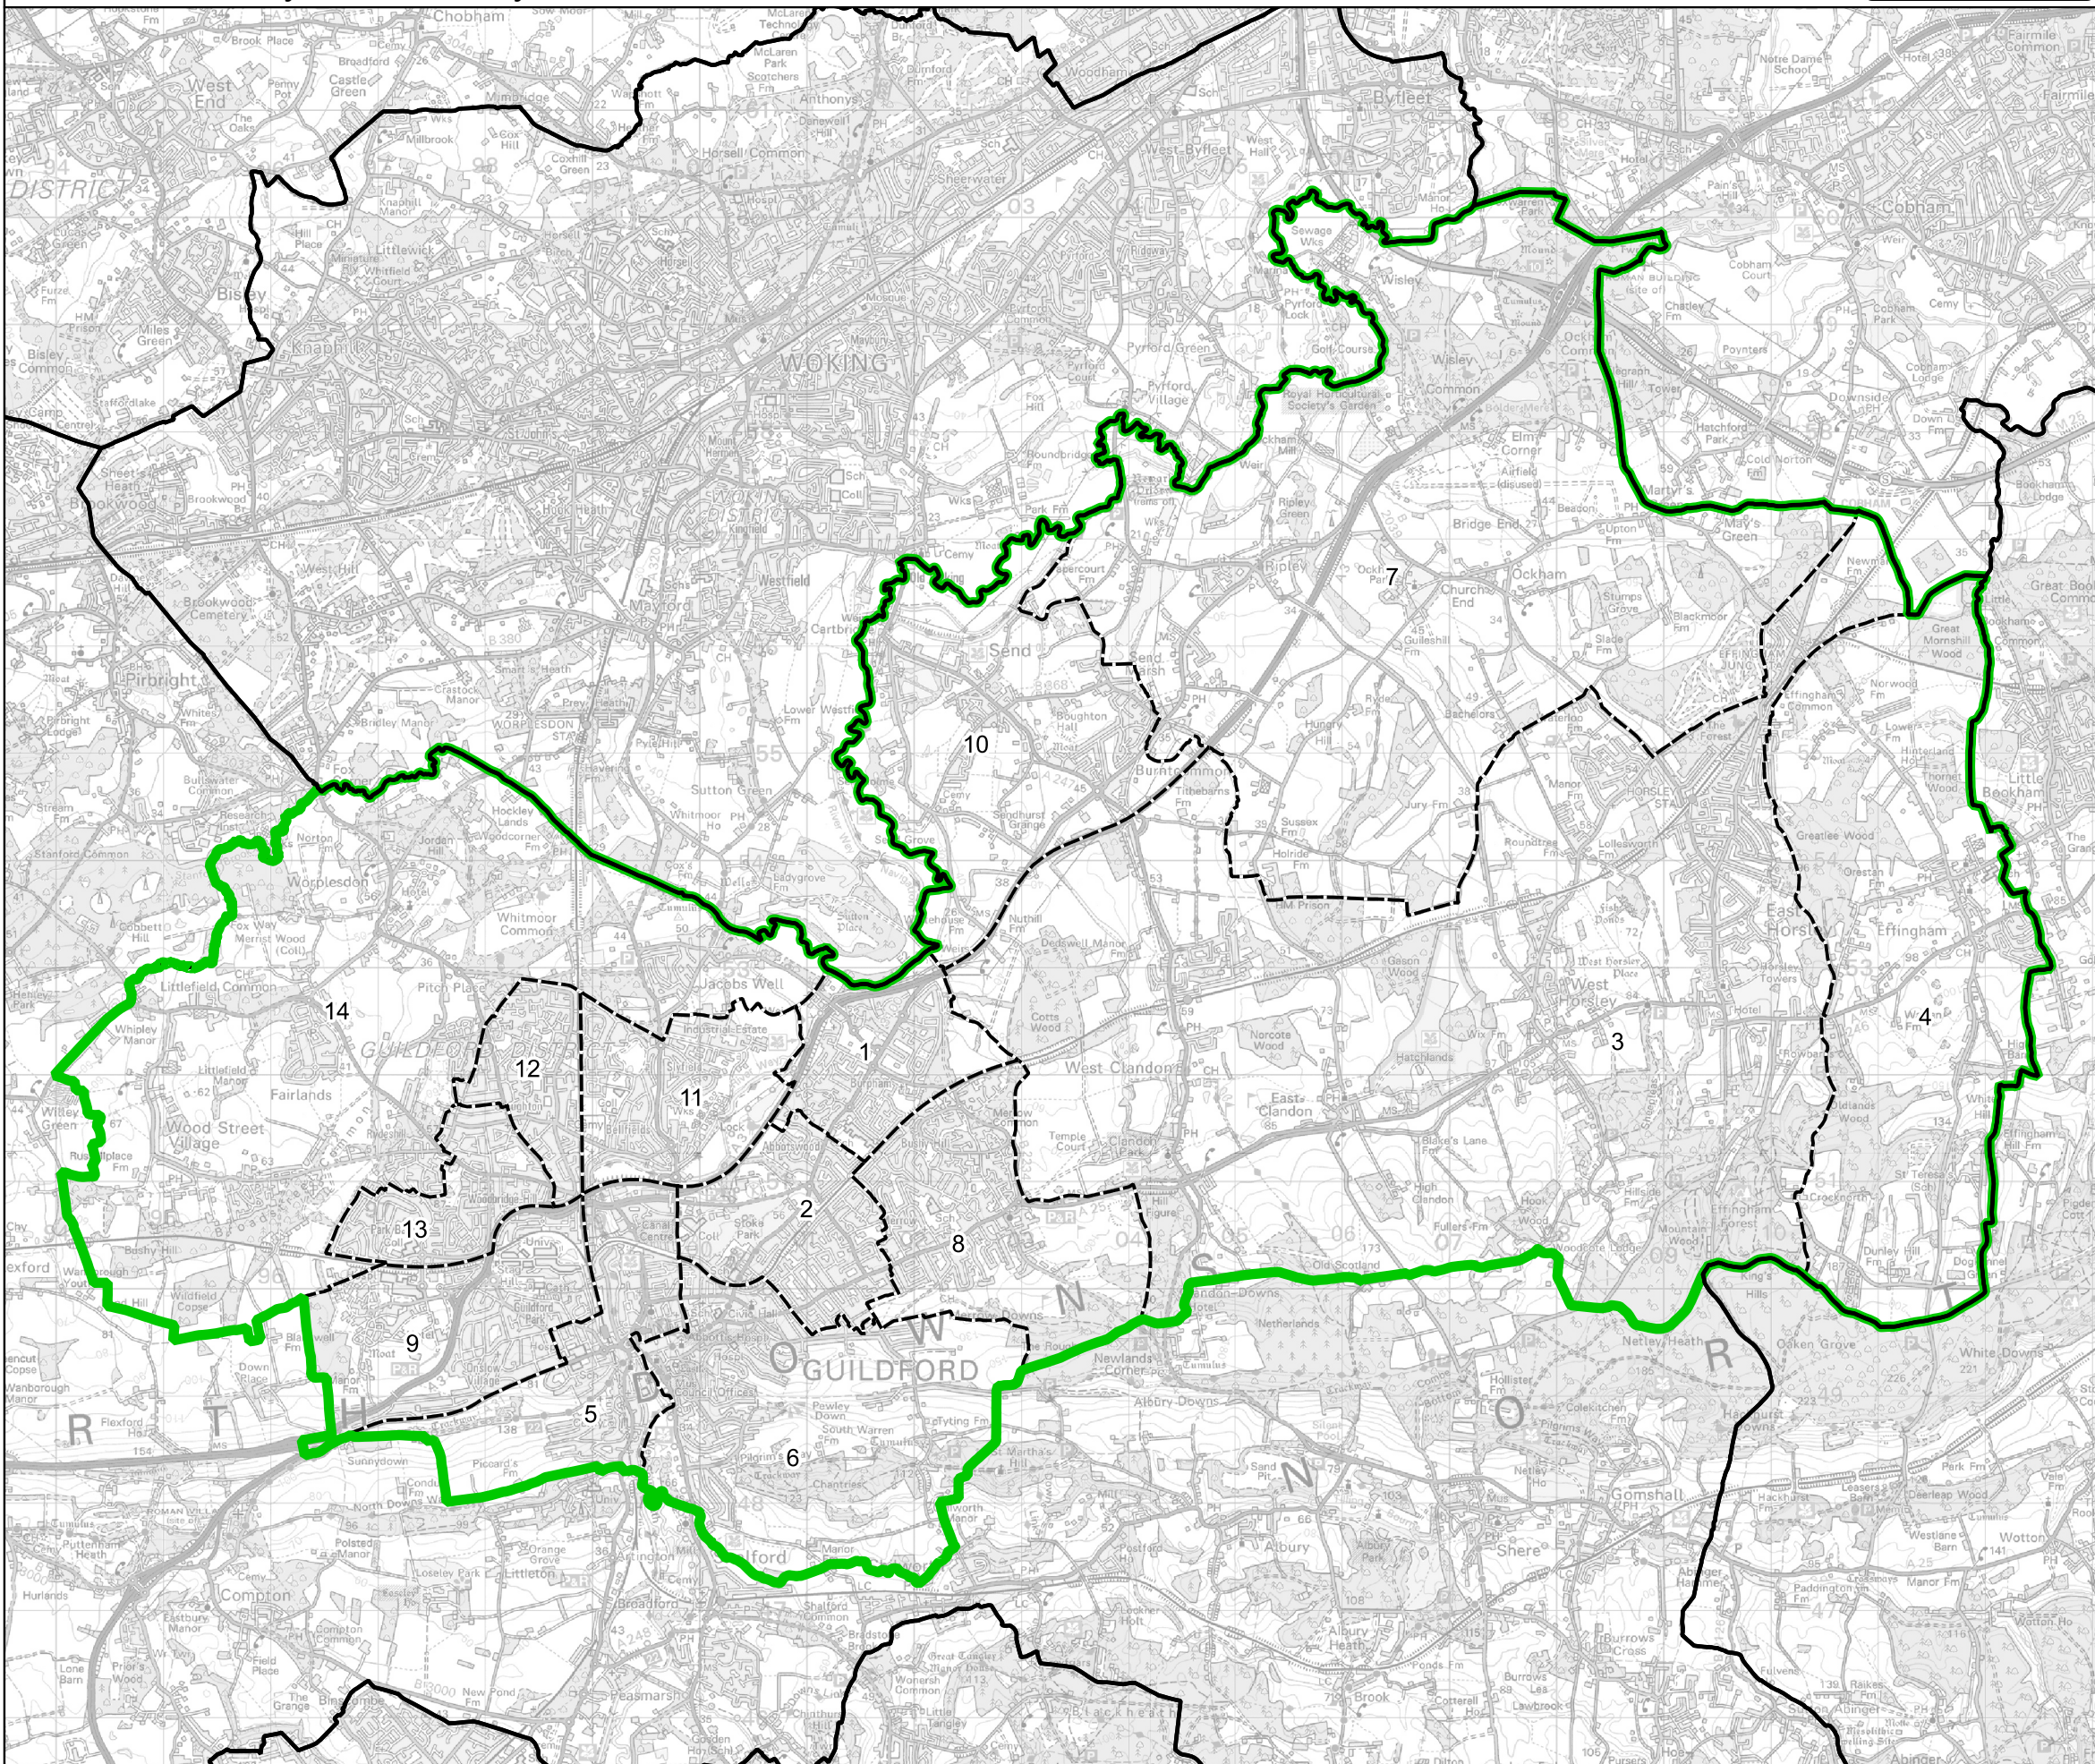

Boundary Commission for England - Final Recommendations for the South East Region

Guildford County Constituency - Electorate 71,367

- Wards:
- 1 Burpham
 - 2 Christchurch
 - 3 Clandon and Horsley
 - 4 Effingham
 - 5 Friary and St. Nicolas
 - 6 Holy Trinity
 - 7 Lovelace
 - 8 Merrow
 - 9 Onslow
 - 10 Send
 - 11 Stoke
 - 12 Stoughton
 - 13 Westborough
 - 14 Worplesdon

Guildford County Constituency