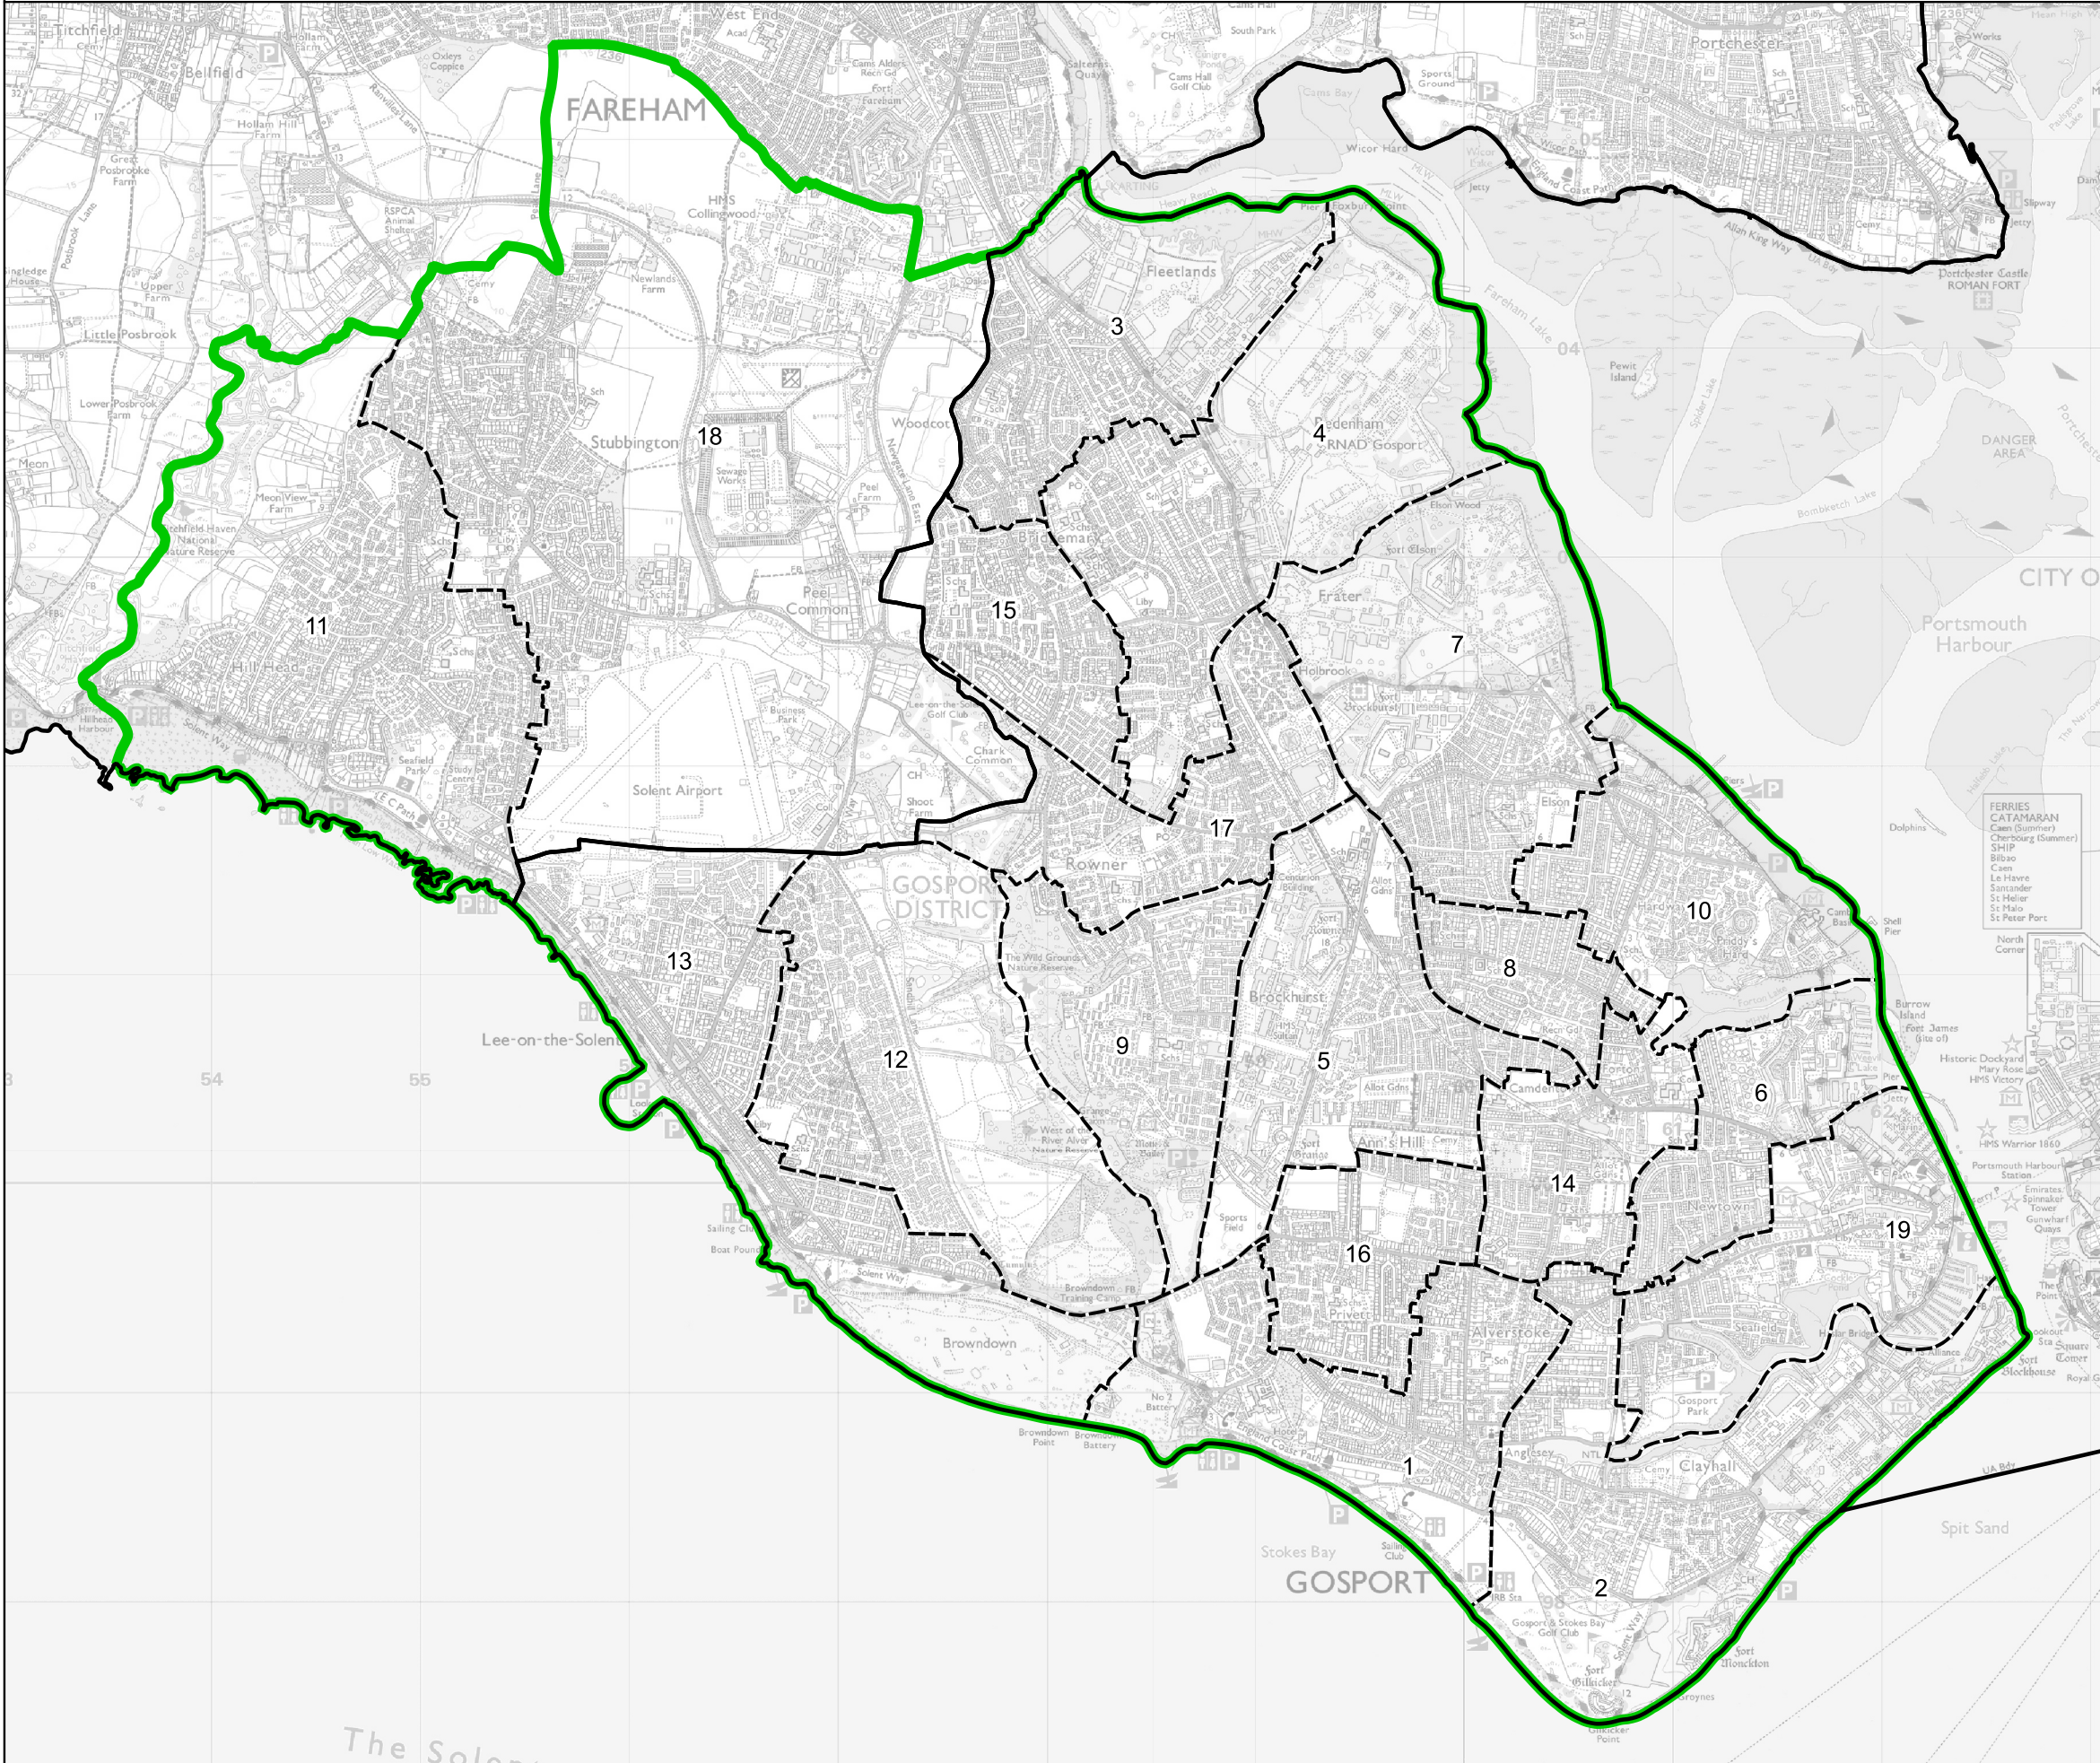

Boundary Commission for England - Final Recommendations for the South East Region

Gosport Borough Constituency - Electorate 73,763

- Wards:
- 1 Alverstoke
 - 2 Anglesey
 - 3 Bridgemary North
 - 4 Bridgemary South
 - 5 Brockhurst
 - 6 Christchurch
 - 7 Elson
 - 8 Forton
 - 9 Grange
 - 10 Hardway
 - 11 Hill Head
 - 12 Lee East
 - 13 Lee West
 - 14 Leesland
 - 15 Peel Common
 - 16 Privett
 - 17 Rowner and Holbrook
 - 18 Stubbington
 - 19 Town

 Constituency

 Local Authorities

 Wards

0 0.4 0.8 km

© Crown copyright and database rights 2023 OS 100018289. You are permitted to use this data solely to enable you to respond to, or interact with, the organisation that provided you with the data. You are not permitted to copy, sub-licence, distribute or sell any of this data to third parties in any form. Third party rights to enforce the terms of this licence shall be reserved to OS.

Gosport Borough Constituency