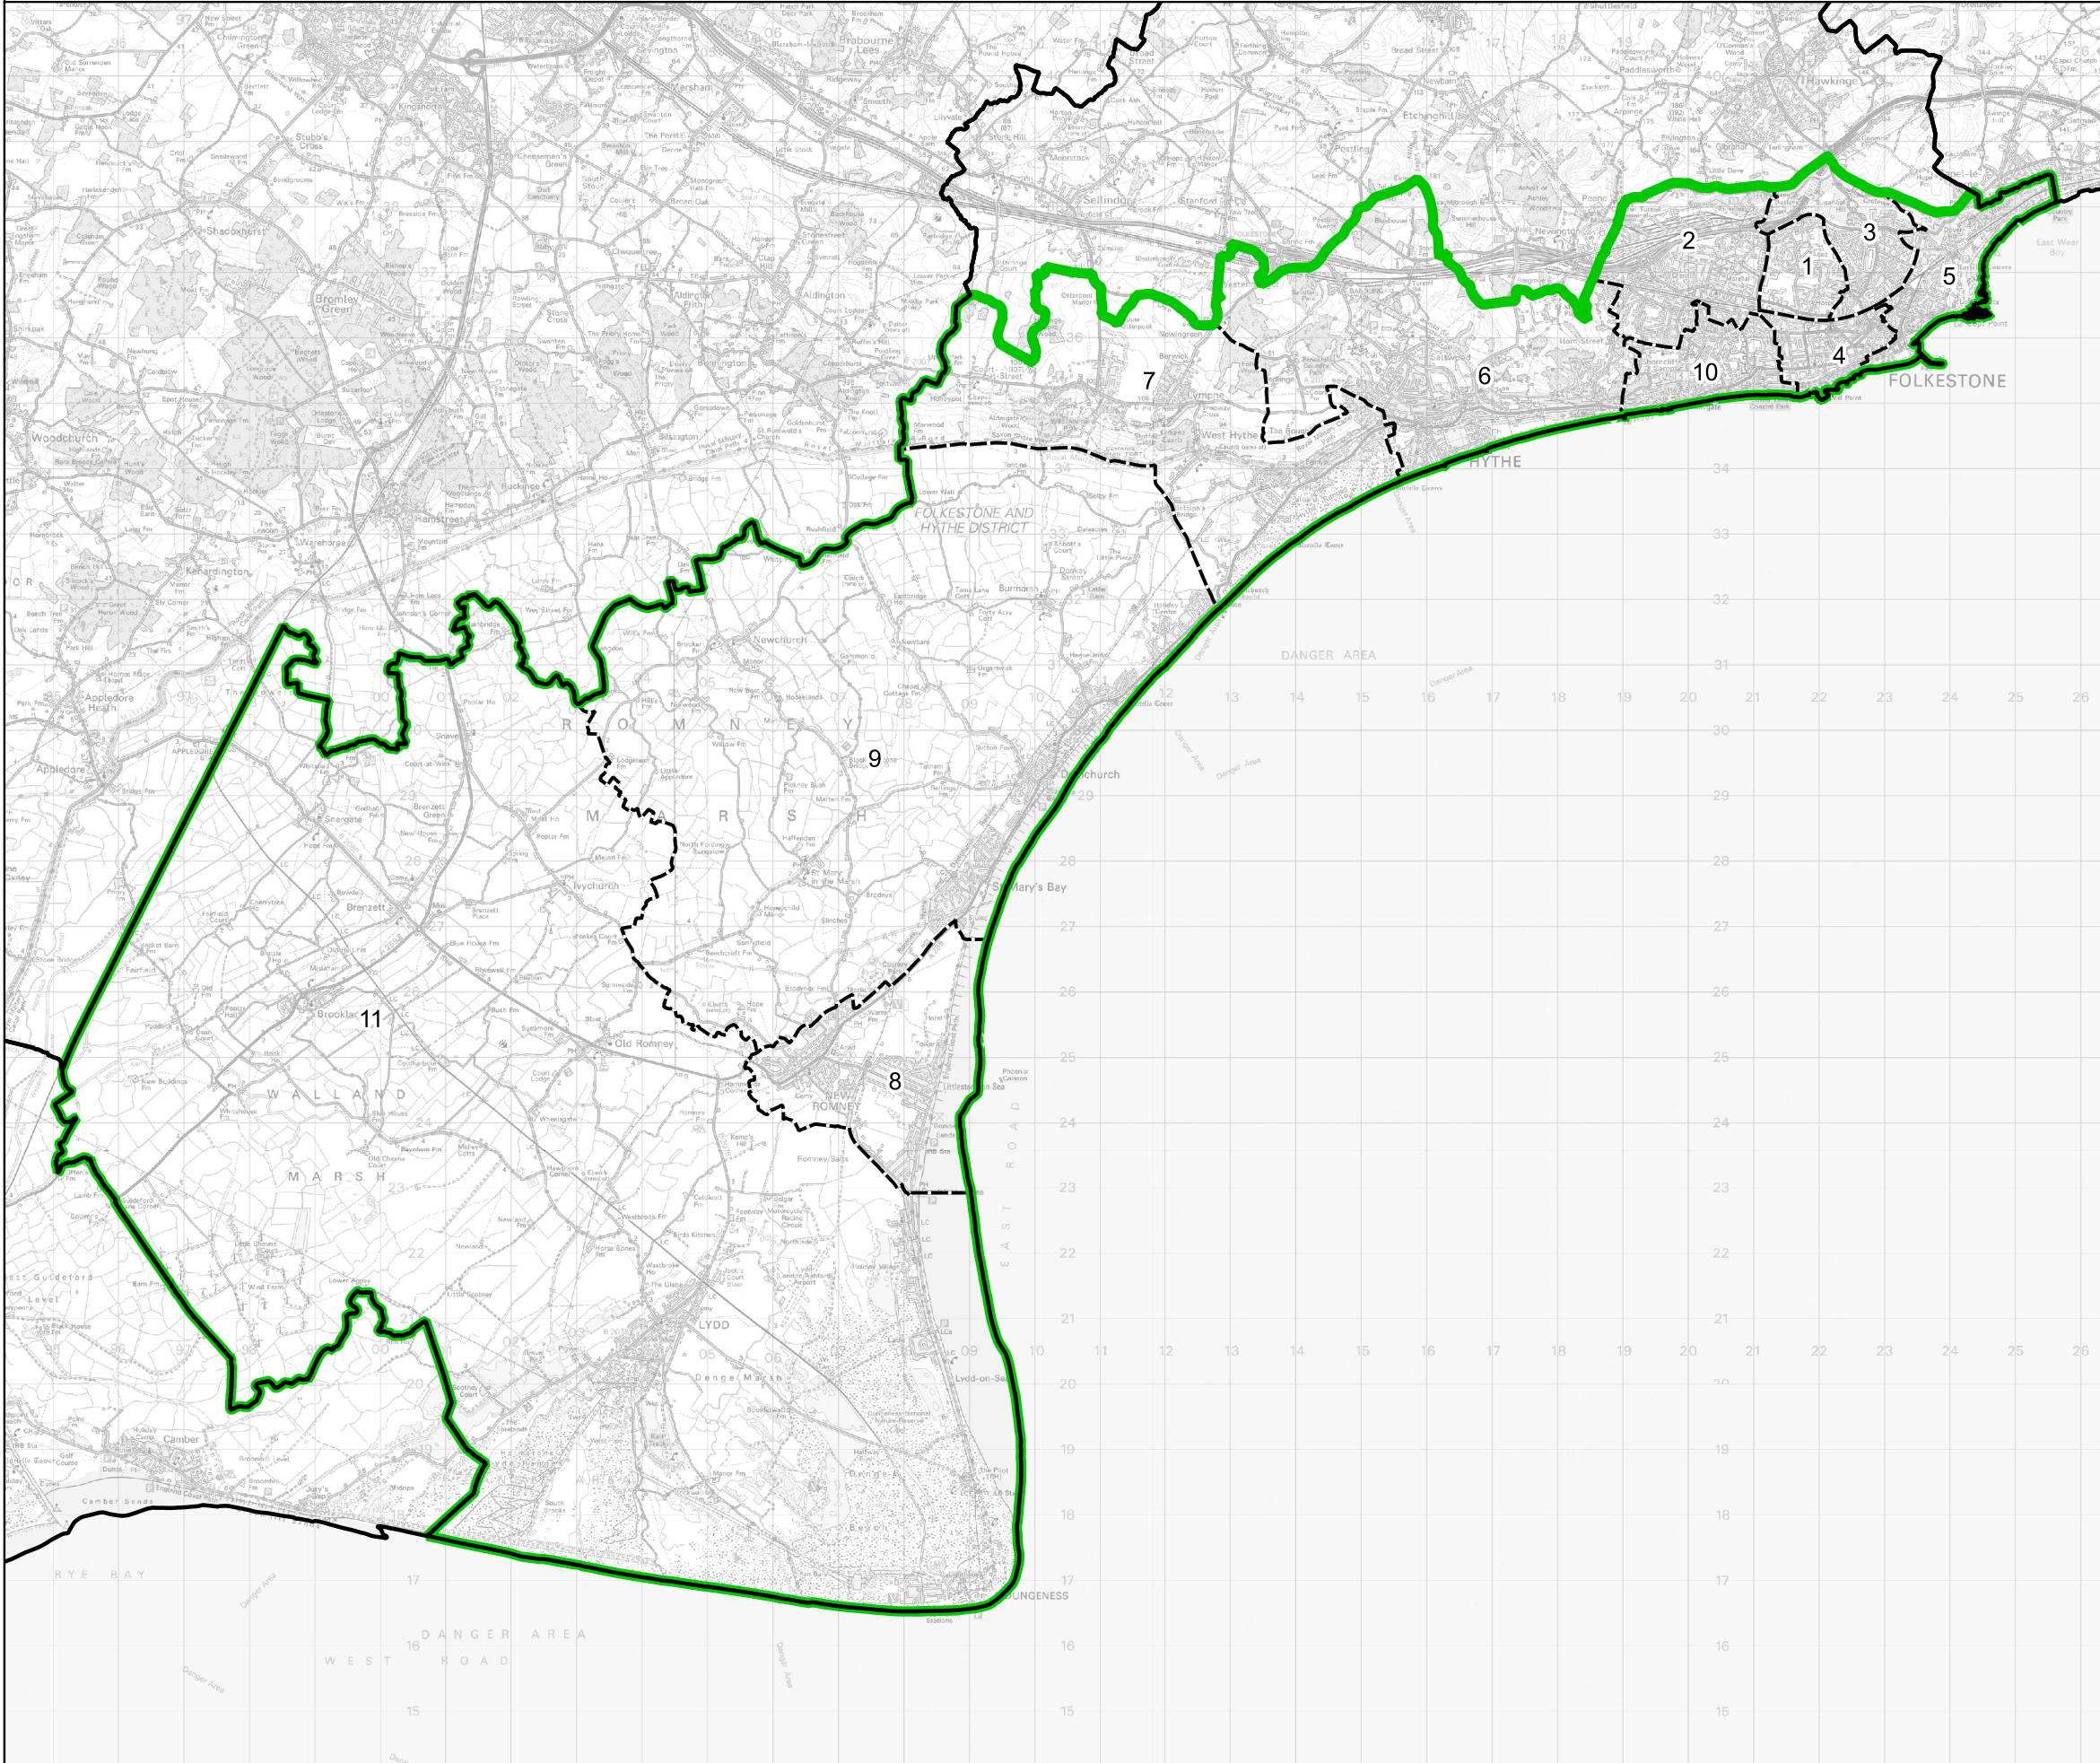

Boundary Commission for England - Final Recommendations for the South East Region

Folkestone and Hythe County Constituency - Electorate 70,023

- Wards:
- 1 Broadmead
 - 2 Cheriton
 - 3 East Folkestone
 - 4 Folkestone Central
 - 5 Folkestone Harbour
 - 6 Hythe
 - 7 Hythe Rural
 - 8 New Romney
 - 9 Romney Marsh
 - 10 Sandgate & West Folkestone
 - 11 Walland & Denge Marsh

- Constituency
- Local Authorities
- Wards

0 1 2 km

© Crown copyright and database rights 2023 OS 100018289. You are permitted to use this data solely to enable you to respond to, or interact with, the organisation that provided you with the data. You are not permitted to copy, sub-licence, distribute or sell any of this data to third parties in any form. Third party rights to enforce the terms of this licence shall be reserved to OS.

Folkestone and Hythe County Constituency