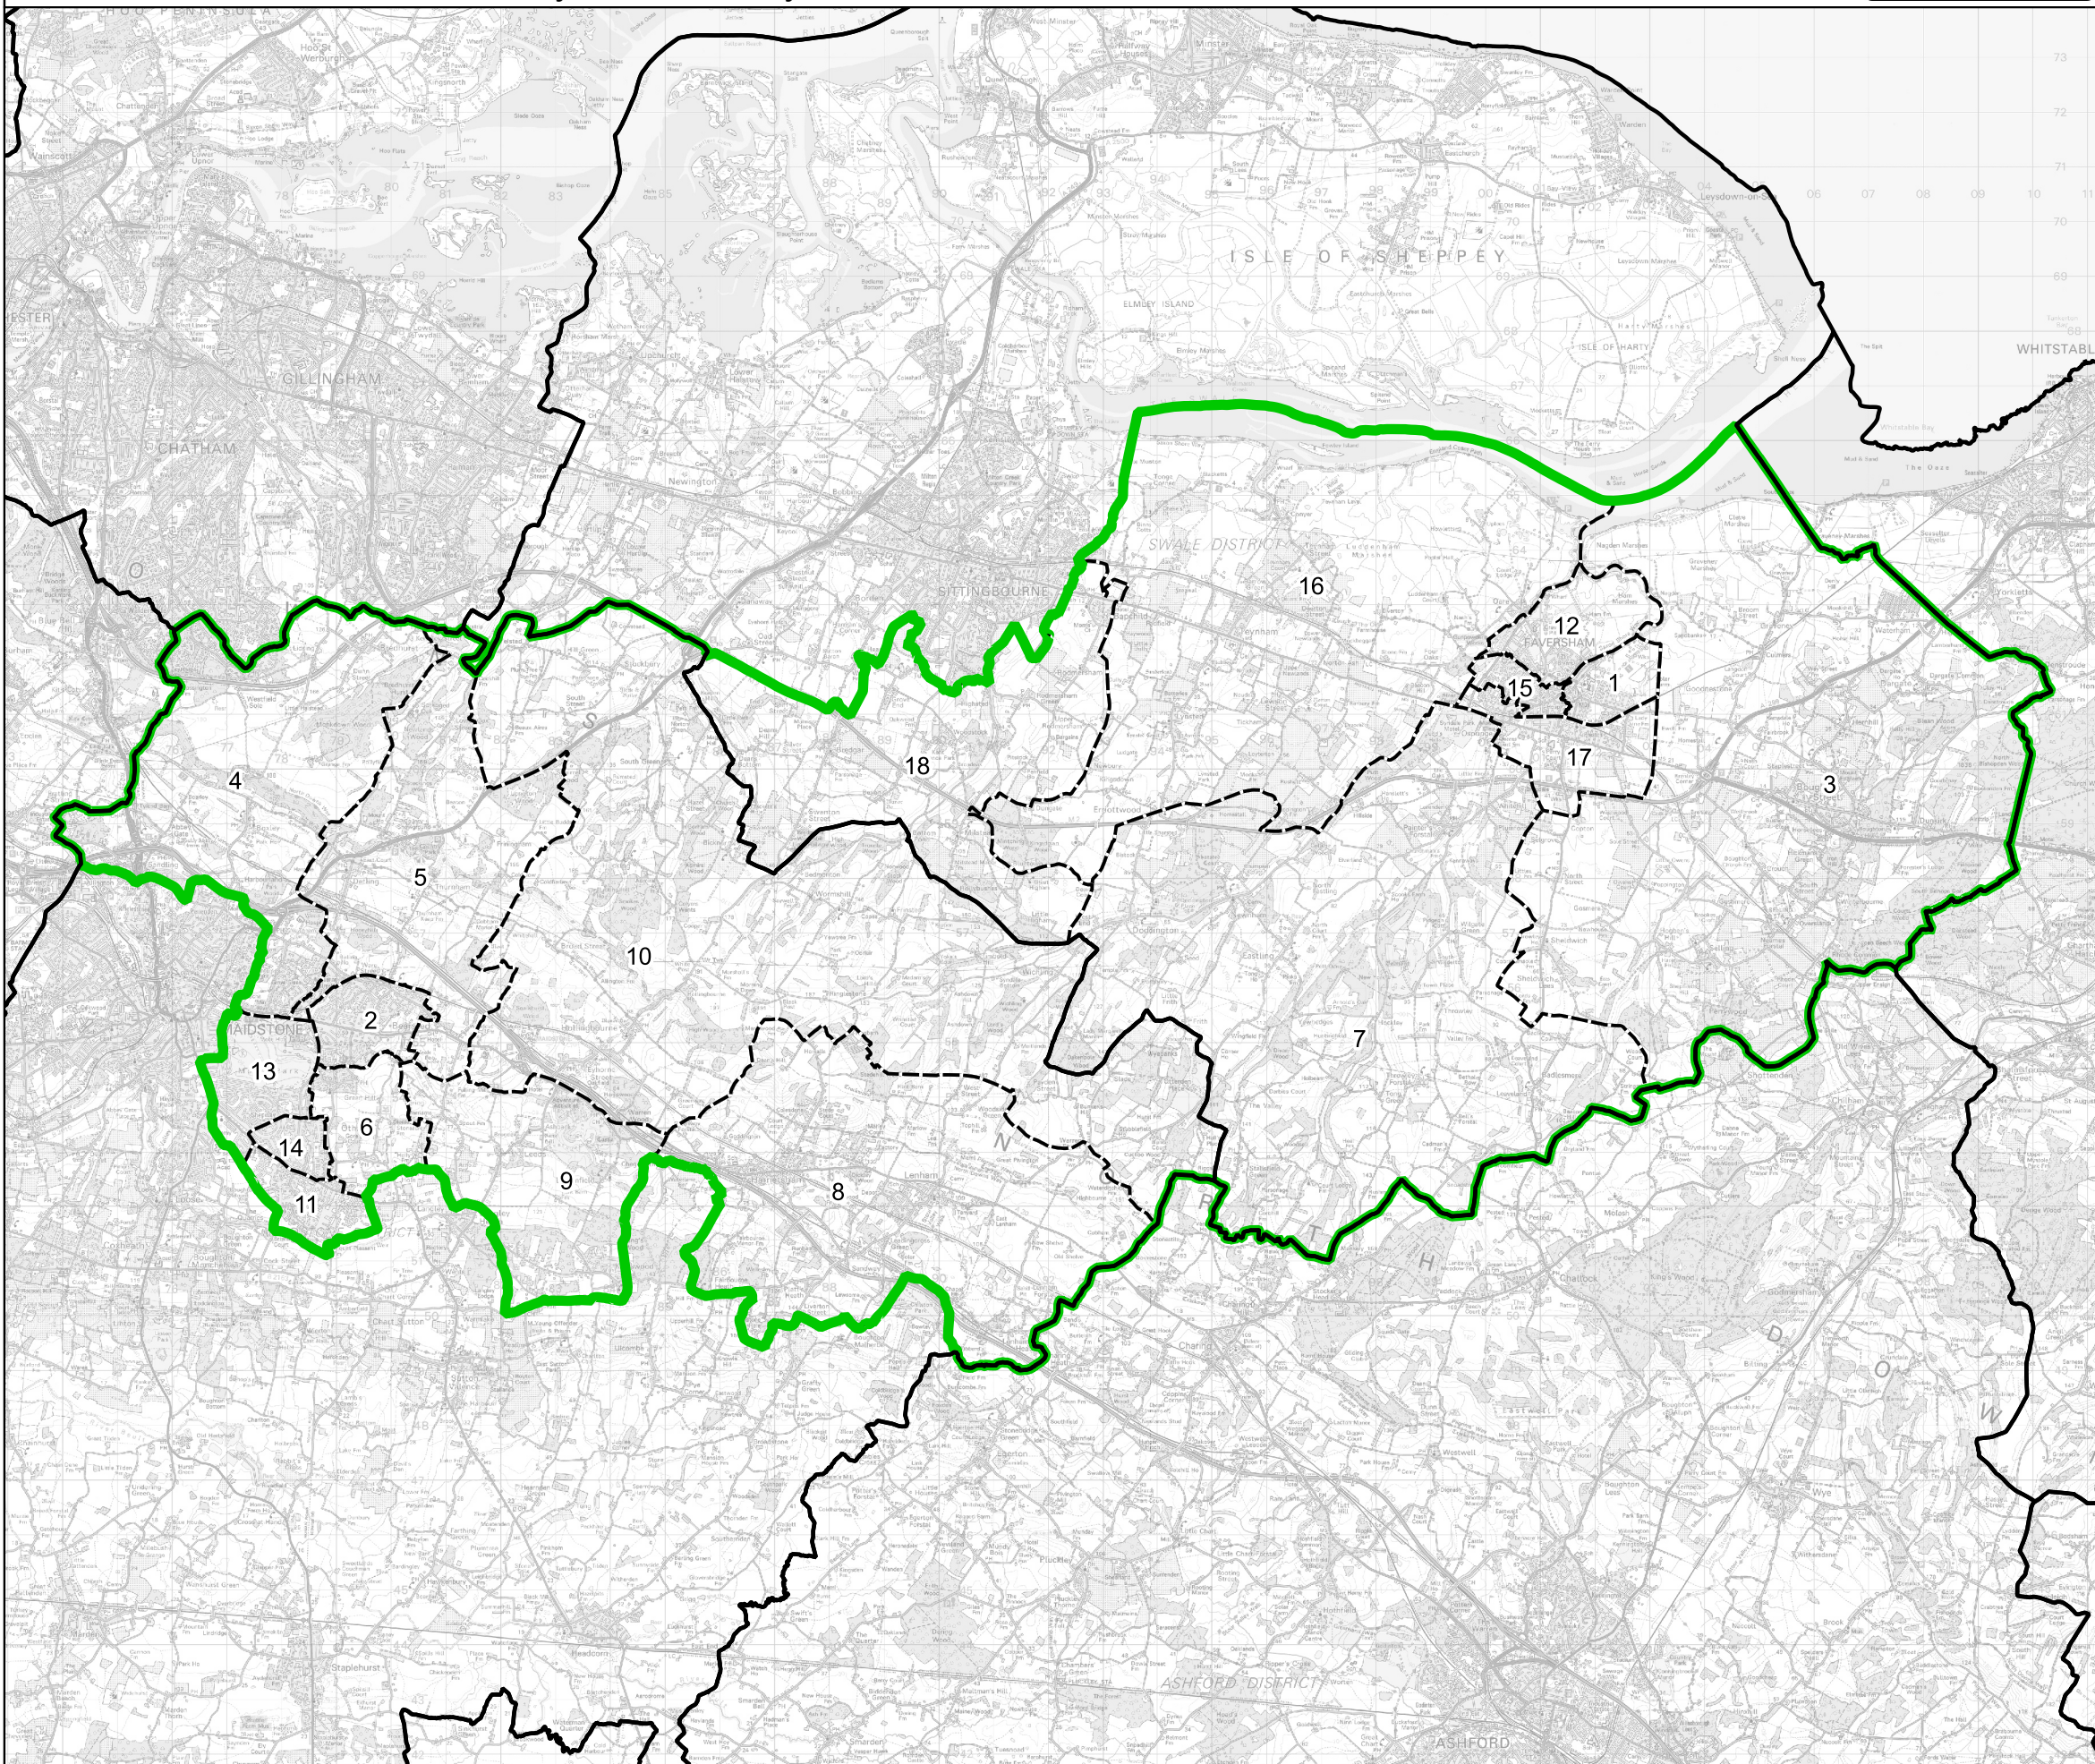

# Boundary Commission for England - Final Recommendations for the South East Region

## Faversham and Mid Kent County Constituency - Electorate 71,798

### Wards:

- 1 Abbey
- 2 Bearsted
- 3 Boughton and Courtenay
- 4 Boxley
- 5 Detling and Thurnham
- 6 Downswood and Otham
- 7 East Downs
- 8 Harrietsham and Lenham
- 9 Leeds
- 10 North Downs
- 11 Park Wood
- 12 Priors
- 13 Shepway North
- 14 Shepway South
- 15 St. Ann's
- 16 Teynham and Lynsted
- 17 Watling
- 18 West Downs

Faversham and Mid Kent County Constituency