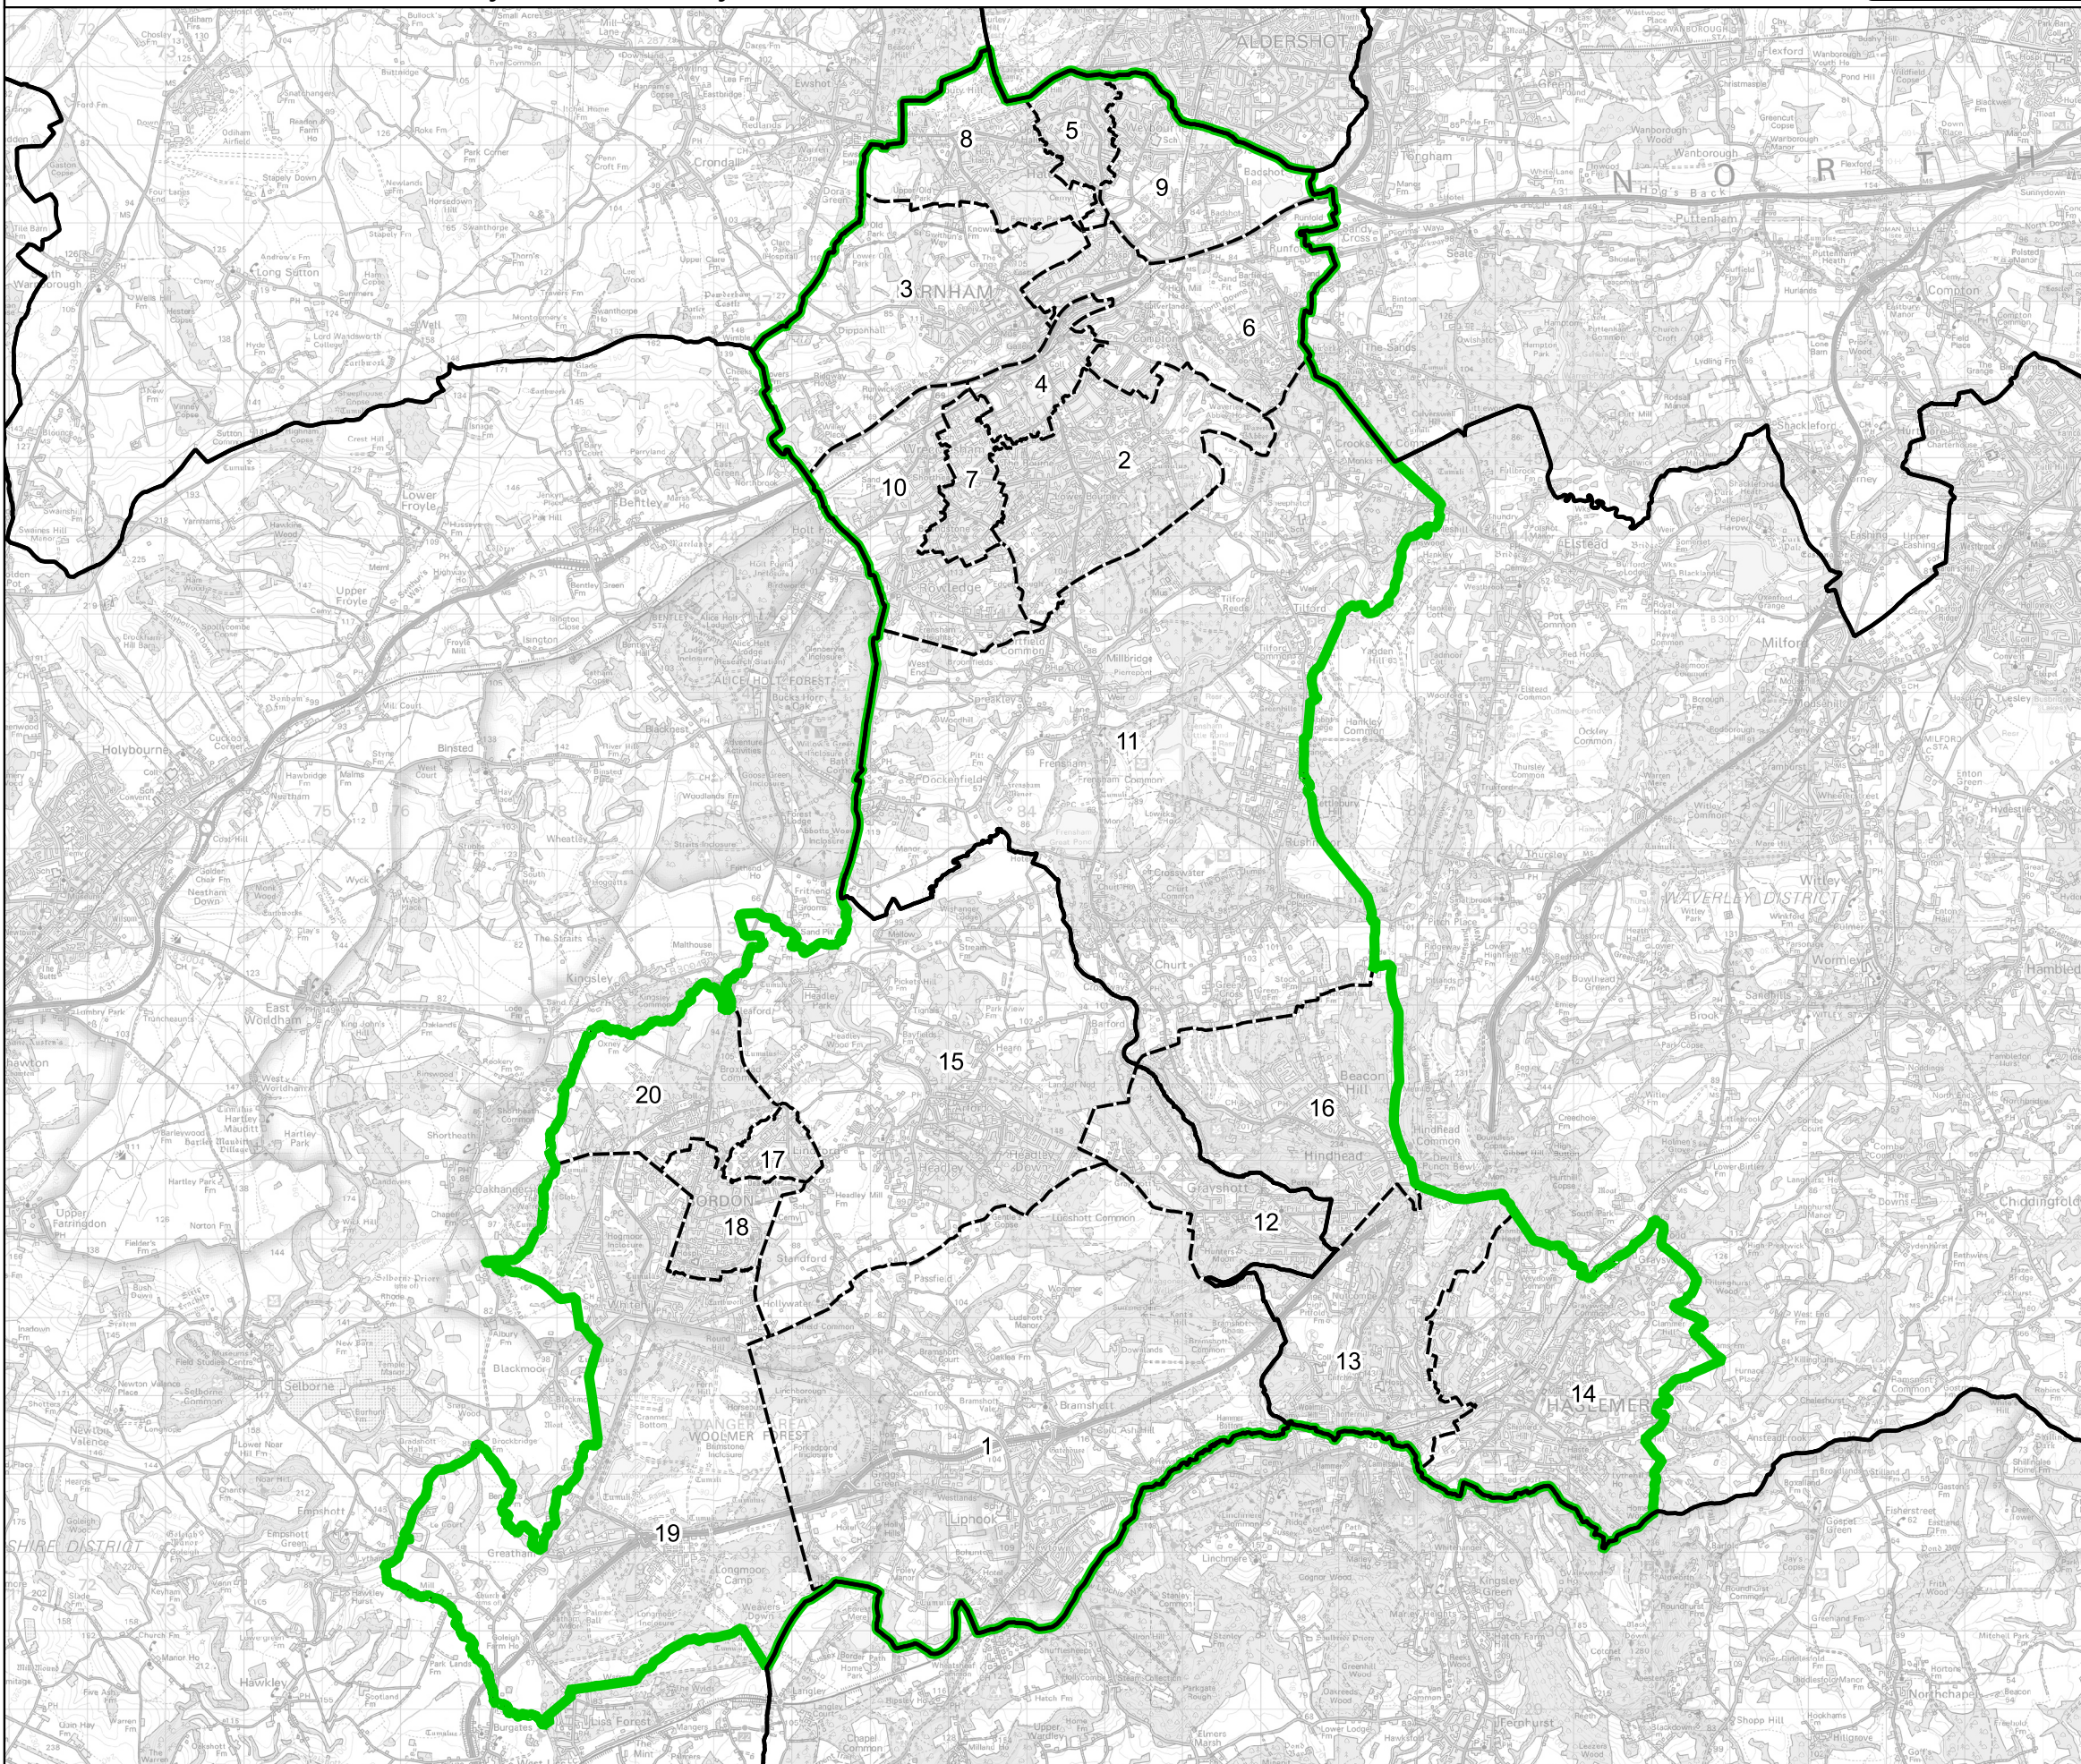

# Boundary Commission for England - Final Recommendations for the South East Region

## Farnham and Bordon County Constituency - Electorate 72,938

Wards:

- 1 Bramshott & Liphook
- 2 Farnham Bourne
- 3 Farnham Castle
- 4 Farnham Firgrove
- 5 Farnham Hale and Heath End
- 6 Farnham Moor Park
- 7 Farnham Shortheath and Boundstone
- 8 Farnham Upper Hale
- 9 Farnham Weybourne and Badshot Lea
- 10 Farnham Wrecclesham and Rowledge
- 11 Frensham, Dockenfield and Tilford
- 12 Grayshott
- 13 Haslemere Critchmere and Shottermill
- 14 Haslemere East and Grayswood
- 15 Headley
- 16 Hindhead
- 17 Lindford
- 18 Whitehill Chase
- 19 Whitehill Hogmoor & Greatham
- 20 Whitehill Pinewood

 Constituency

 Local Authorities

 Wards

0 1 2 km

© Crown copyright and database rights 2023 OS 100018289. You are permitted to use this data solely to enable you to respond to, or interact with, the organisation that provided you with the data. You are not permitted to copy, sub-licence, distribute or sell any of this data to third parties in any form. Third party rights to enforce the terms of this licence shall be reserved to OS.

Farnham and Bordon County Constituency