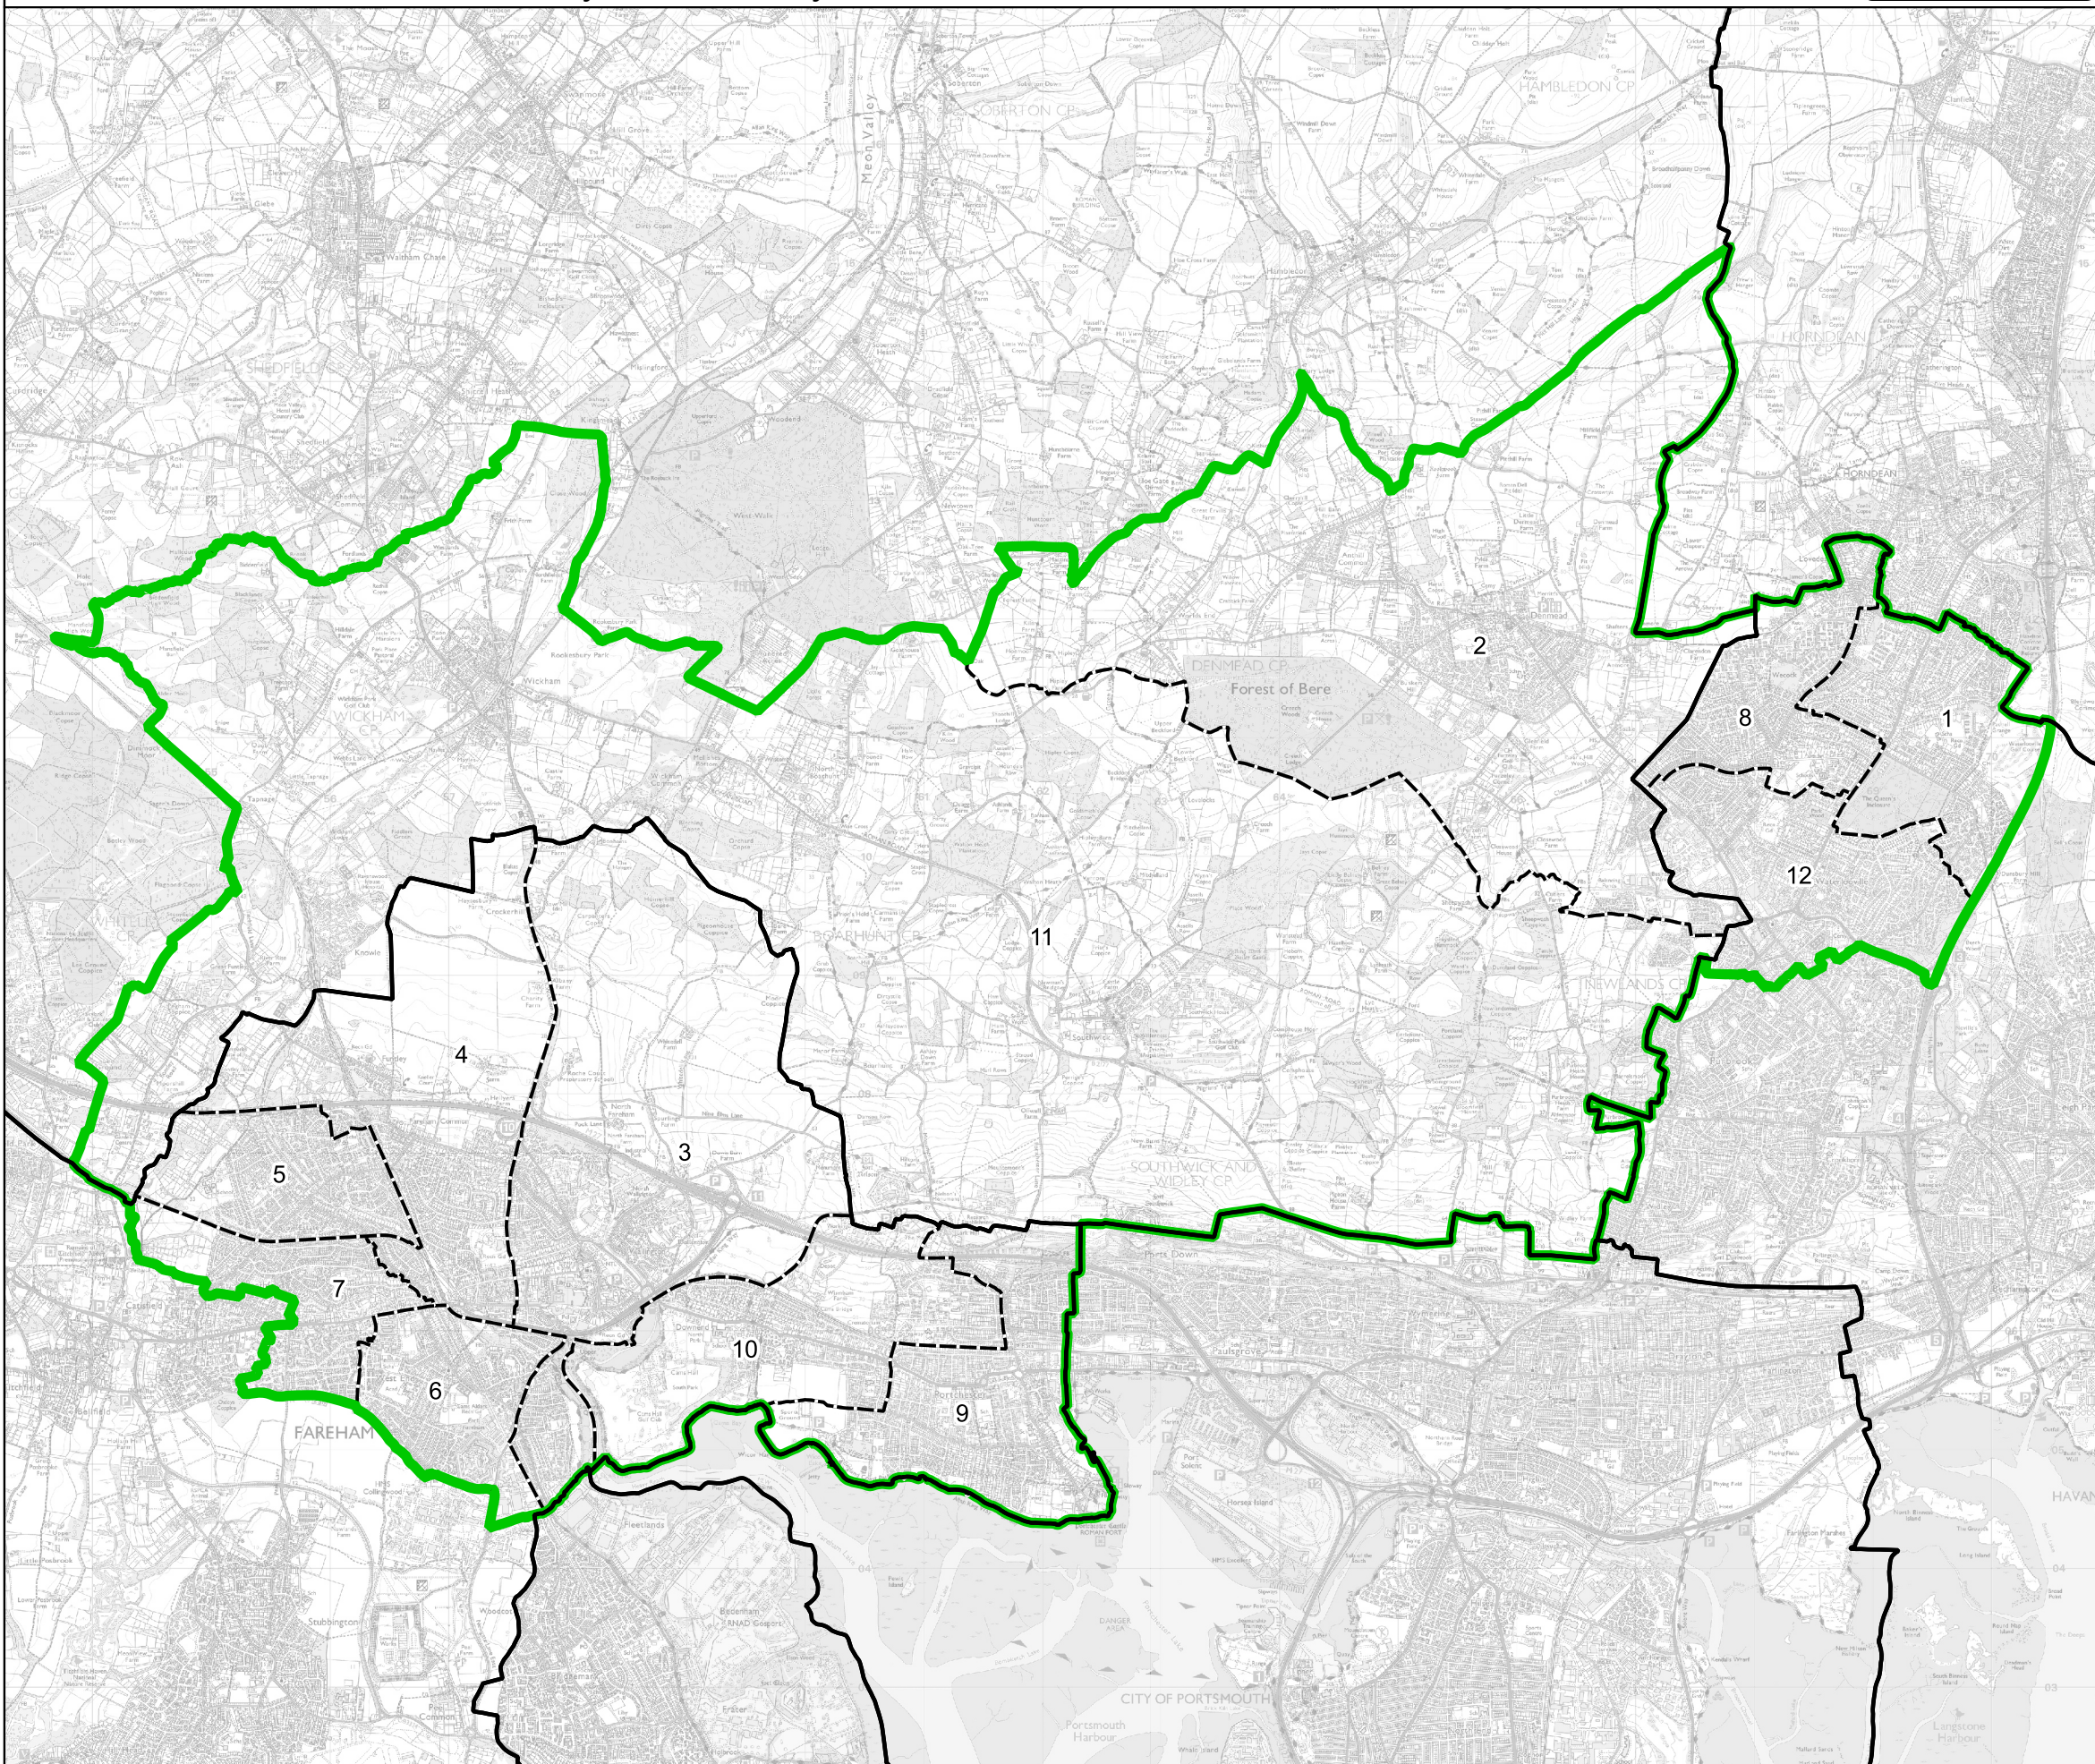

Boundary Commission for England - Final Recommendations for the South East Region

Fareham and Waterlooville County Constituency - Electorate 77,036

- Wards:
- 1 Cowplain
 - 2 Denmead
 - 3 Fareham East
 - 4 Fareham North
 - 5 Fareham North-West
 - 6 Fareham South
 - 7 Fareham West
 - 8 Hart Plain
 - 9 Portchester East
 - 10 Portchester West
 - 11 Southwick & Wickham
 - 12 Waterloo

- Constituency
- Local Authorities
- Wards

0 0.8 1.6 km

© Crown copyright and database rights 2023 OS 100018289. You are permitted to use this data solely to enable you to respond to, or interact with, the organisation that provided you with the data. You are not permitted to copy, sub-licence, distribute or sell any of this data to third parties in any form. Third party rights to enforce the terms of this licence shall be reserved to OS.

Fareham and Waterlooville County Constituency