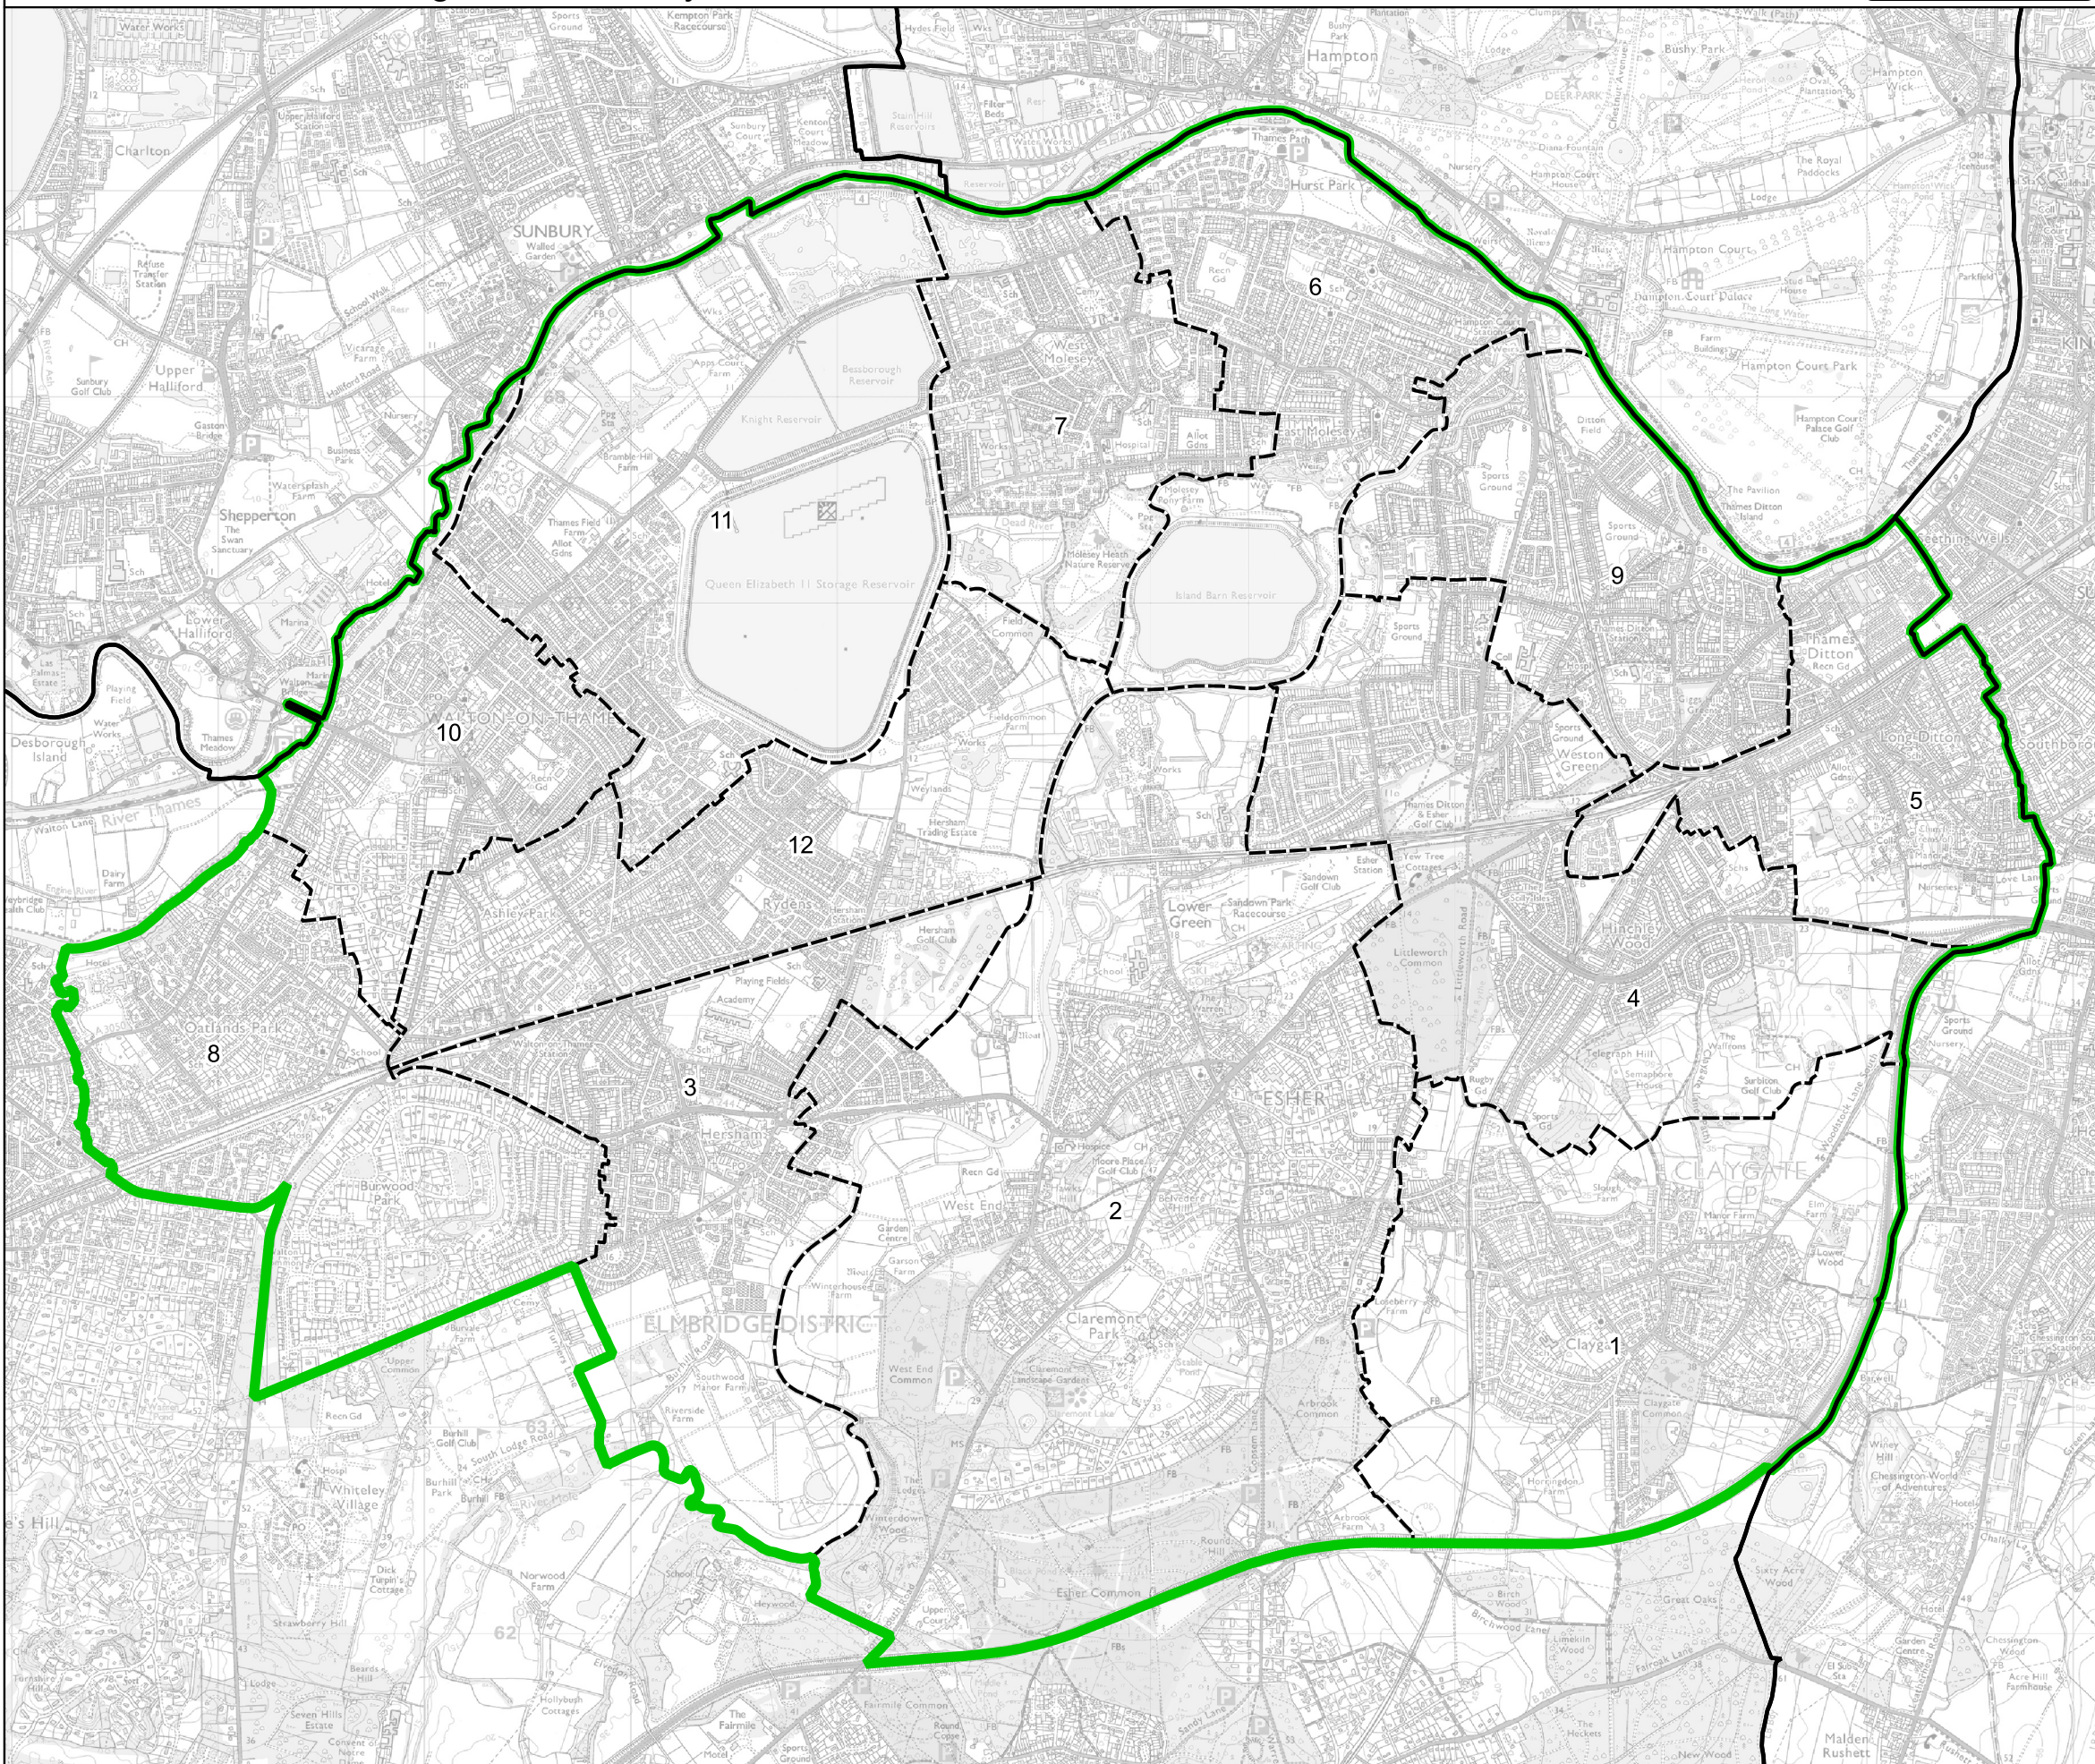

Boundary Commission for England - Final Recommendations for the South East Region

Esher and Walton Borough Constituency - Electorate 73,280

- Wards:
- 1 Claygate
 - 2 Esher
 - 3 Hersham Village
 - 4 Hinchley Wood & Weston Green
 - 5 Long Ditton
 - 6 Molesey East
 - 7 Molesey West
 - 8 Otlands & Burwood Park
 - 9 Thames Ditton
 - 10 Walton Central
 - 11 Walton North
 - 12 Walton South

Constituency
 Local Authorities
 Wards

0 0.4 0.8 km

© Crown copyright and database rights 2023 OS 100018289. You are permitted to use this data solely to enable you to respond to, or interact with, the organisation that provided you with the data. You are not permitted to copy, sub-licence, distribute or sell any of this data to third parties in any form. Third party rights to enforce the terms of this licence shall be reserved to OS.

Esher and Walton Borough Constituency