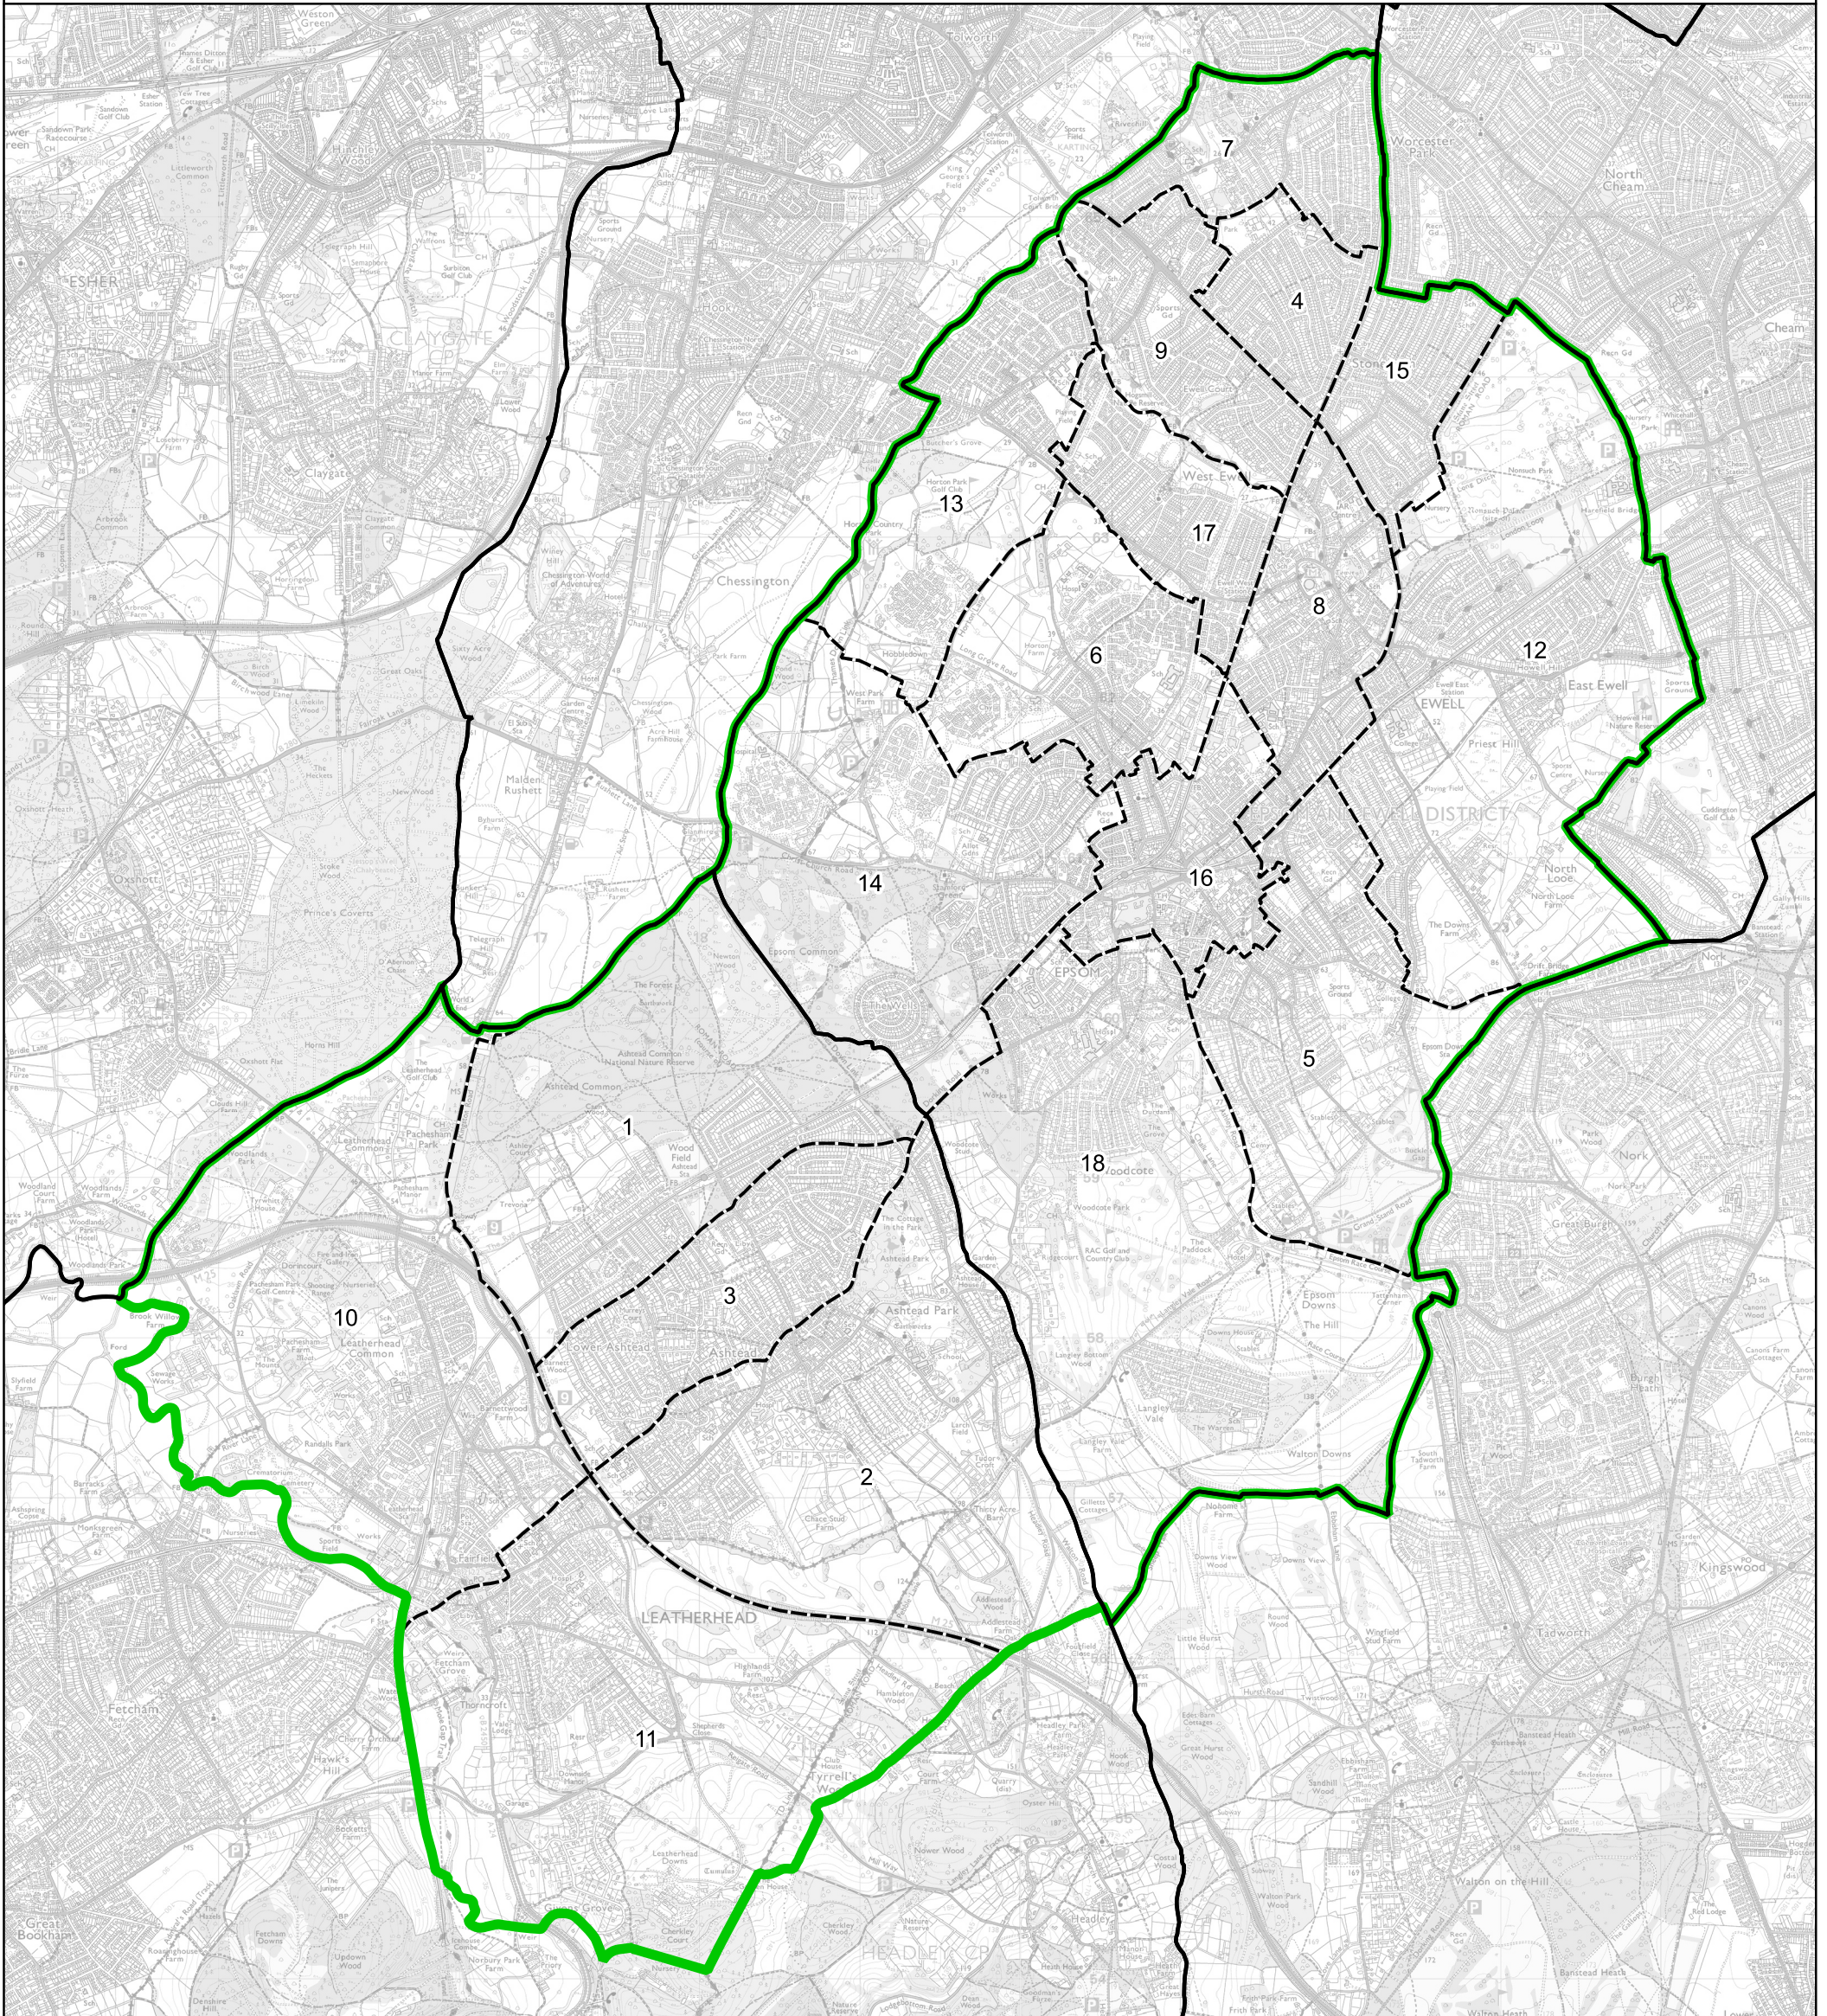

Boundary Commission for England - Final Recommendations for the South East Region  
 Epsom and Ewell Borough Constituency - Electorate 76,844

Wards:

- |                  |                      |               |
|------------------|----------------------|---------------|
| 1 Ashted Common  | 9 Ewell Court        | 17 West Ewell |
| 2 Ashted Park    | 10 Leatherhead North | 18 Woodcote   |
| 3 Ashted Village | 11 Leatherhead South |               |
| 4 Auriol         | 12 Nonsuch           |               |
| 5 College        | 13 Ruxley            |               |
| 6 Court          | 14 Stamford          |               |
| 7 Cuddington     | 15 Stoneleigh        |               |
| 8 Ewell          | 16 Town              |               |

- Constituency
- Local Authorities
- Wards

© Crown copyright and database rights 2023 OS 100018289. You are permitted to use this data solely to enable you to respond to, or interact with, the organisation that provided you with the data. You are not permitted to copy, sub-licence, distribute or sell any of this data to third parties in any form. Third party rights to enforce the terms of this licence shall be reserved to OS.