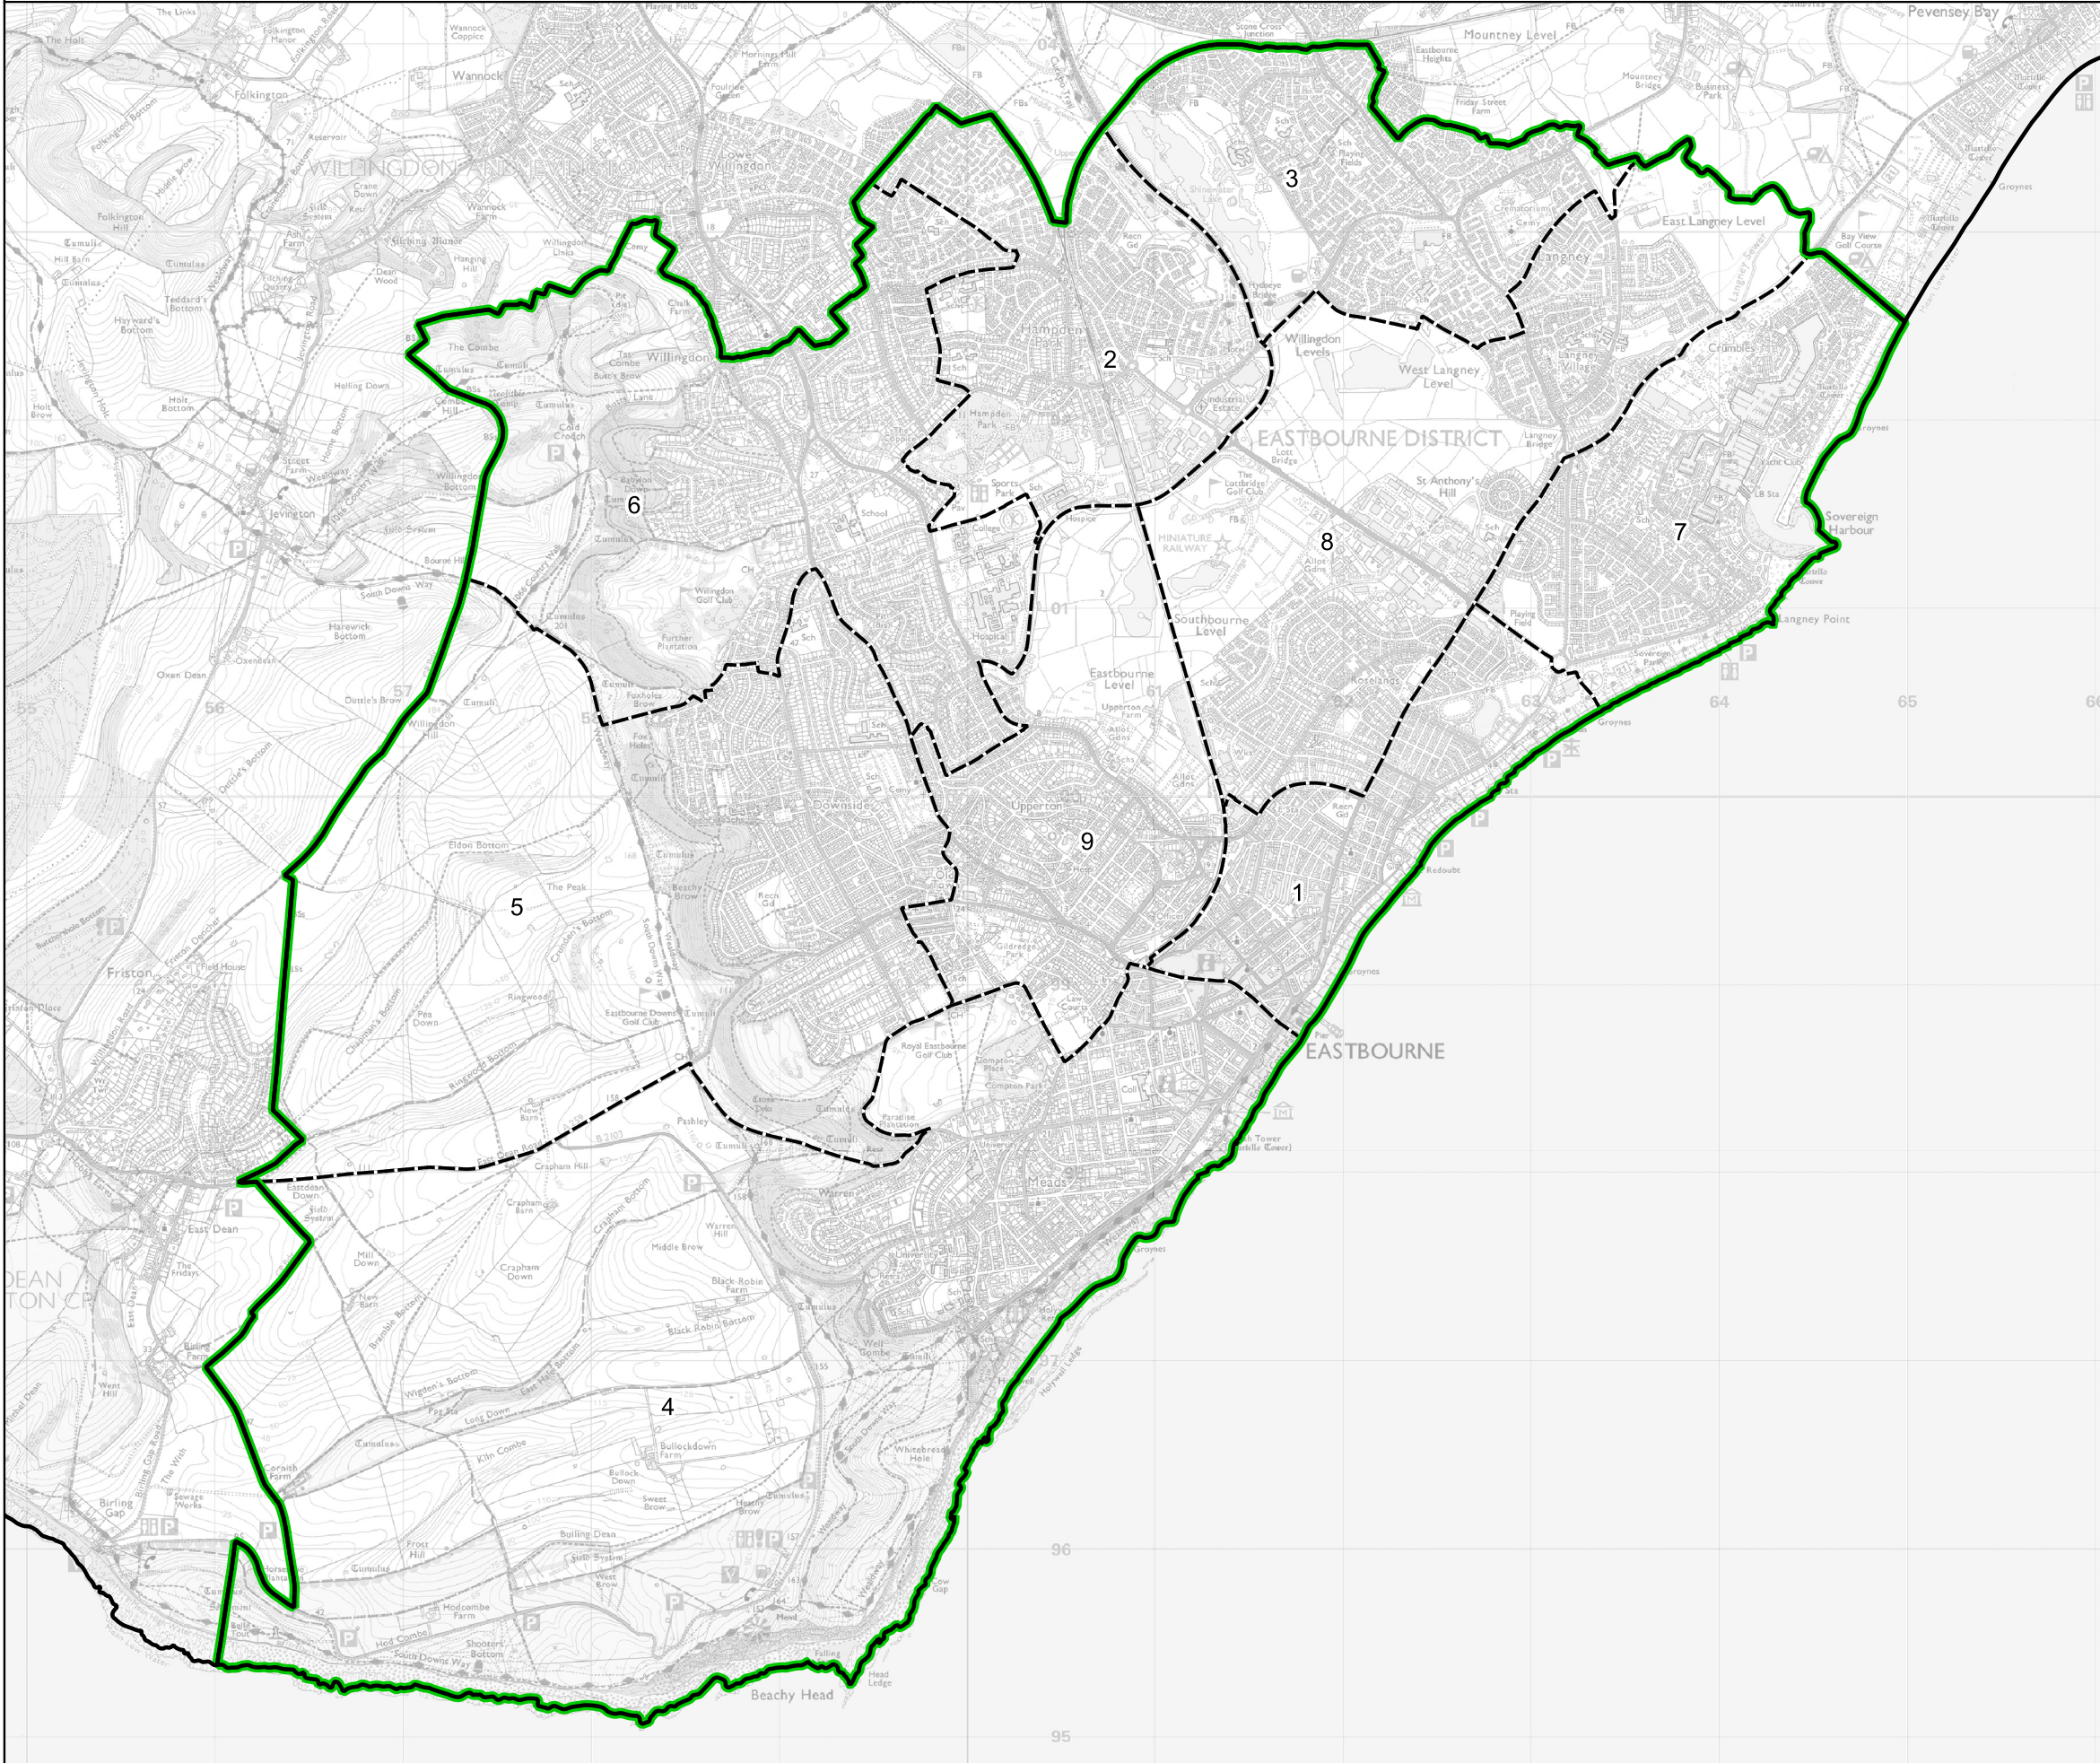

Boundary Commission for England - Final Recommendations for the South East Region

Eastbourne Borough Constituency - Electorate 73,322

Wards:

- 1 Devonshire
- 2 Hampden Park
- 3 Langney
- 4 Meads
- 5 Old Town
- 6 Ratton
- 7 Sovereign
- 8 St. Anthony's
- 9 Upperton

-  Constituency
-  Local Authorities
-  Wards

0 0.5 1 km

© Crown copyright and database rights 2023 OS 100018289. You are permitted to use this data solely to enable you to respond to, or interact with, the organisation that provided you with the data. You are not permitted to copy, sub-licence, distribute or sell any of this data to third parties in any form. Third party rights to enforce the terms of this licence shall be reserved to OS.

Eastbourne Borough Constituency