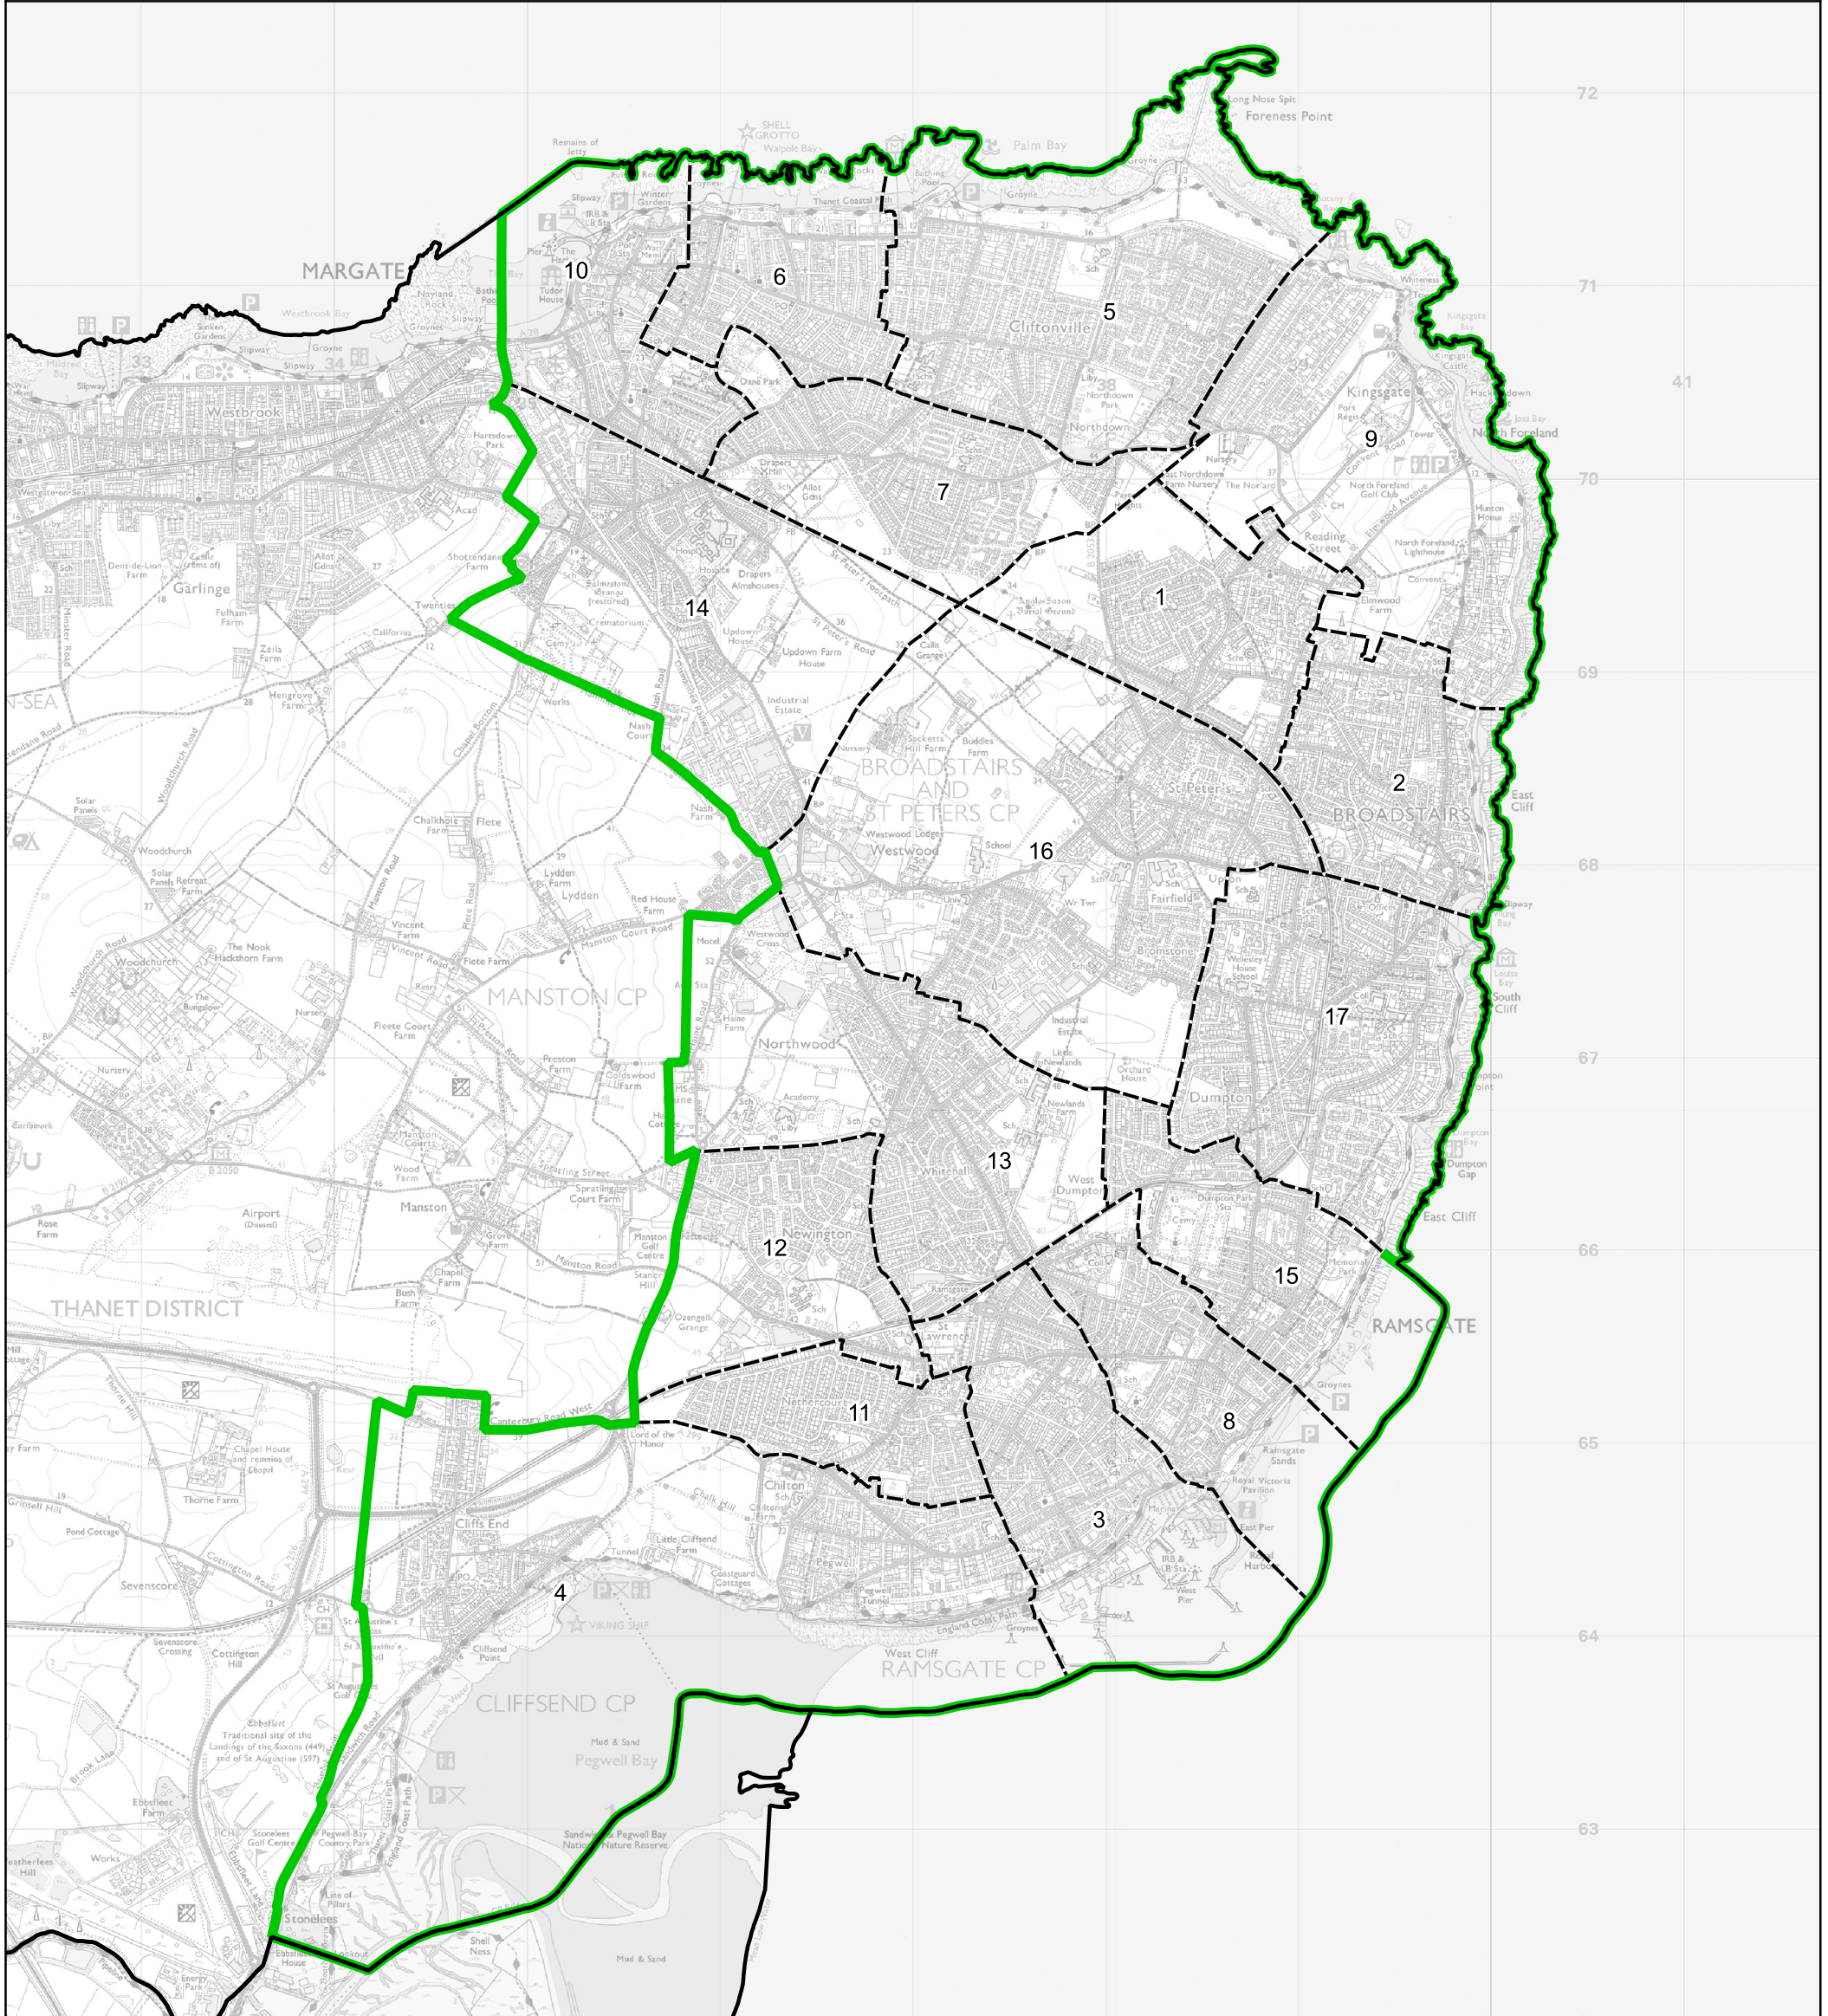

Boundary Commission for England - Final Recommendations for the South East Region  
 East Thanet Borough Constituency - Electorate 73,790

Wards:

- |                         |                         |           |
|-------------------------|-------------------------|-----------|
| 1 Beacon Road           | 9 Kingsgate             | 17 Viking |
| 2 Bradstowe             | 10 Margate Central      |           |
| 3 Central Harbour       | 11 Nethercourt          |           |
| 4 Cliffsend and Pegwell | 12 Newington            |           |
| 5 Cliftonville East     | 13 Northwood            |           |
| 6 Cliftonville West     | 14 Salmestone           |           |
| 7 Dane Valley           | 15 Sir Moses Montefiore |           |
| 8 Eastcliff             | 16 St. Peters           |           |

- █ Constituency
- Local Authorities
- Wards

© Crown copyright and database rights 2023 OS 100018289. You are permitted to use this data solely to enable you to respond to, or interact with, the organisation that provided you with the data. You are not permitted to copy, sub-licence, distribute or sell any of this data to third parties in any form. Third party rights to enforce the terms of this licence shall be reserved to OS.

# East Thanet Borough Constituency