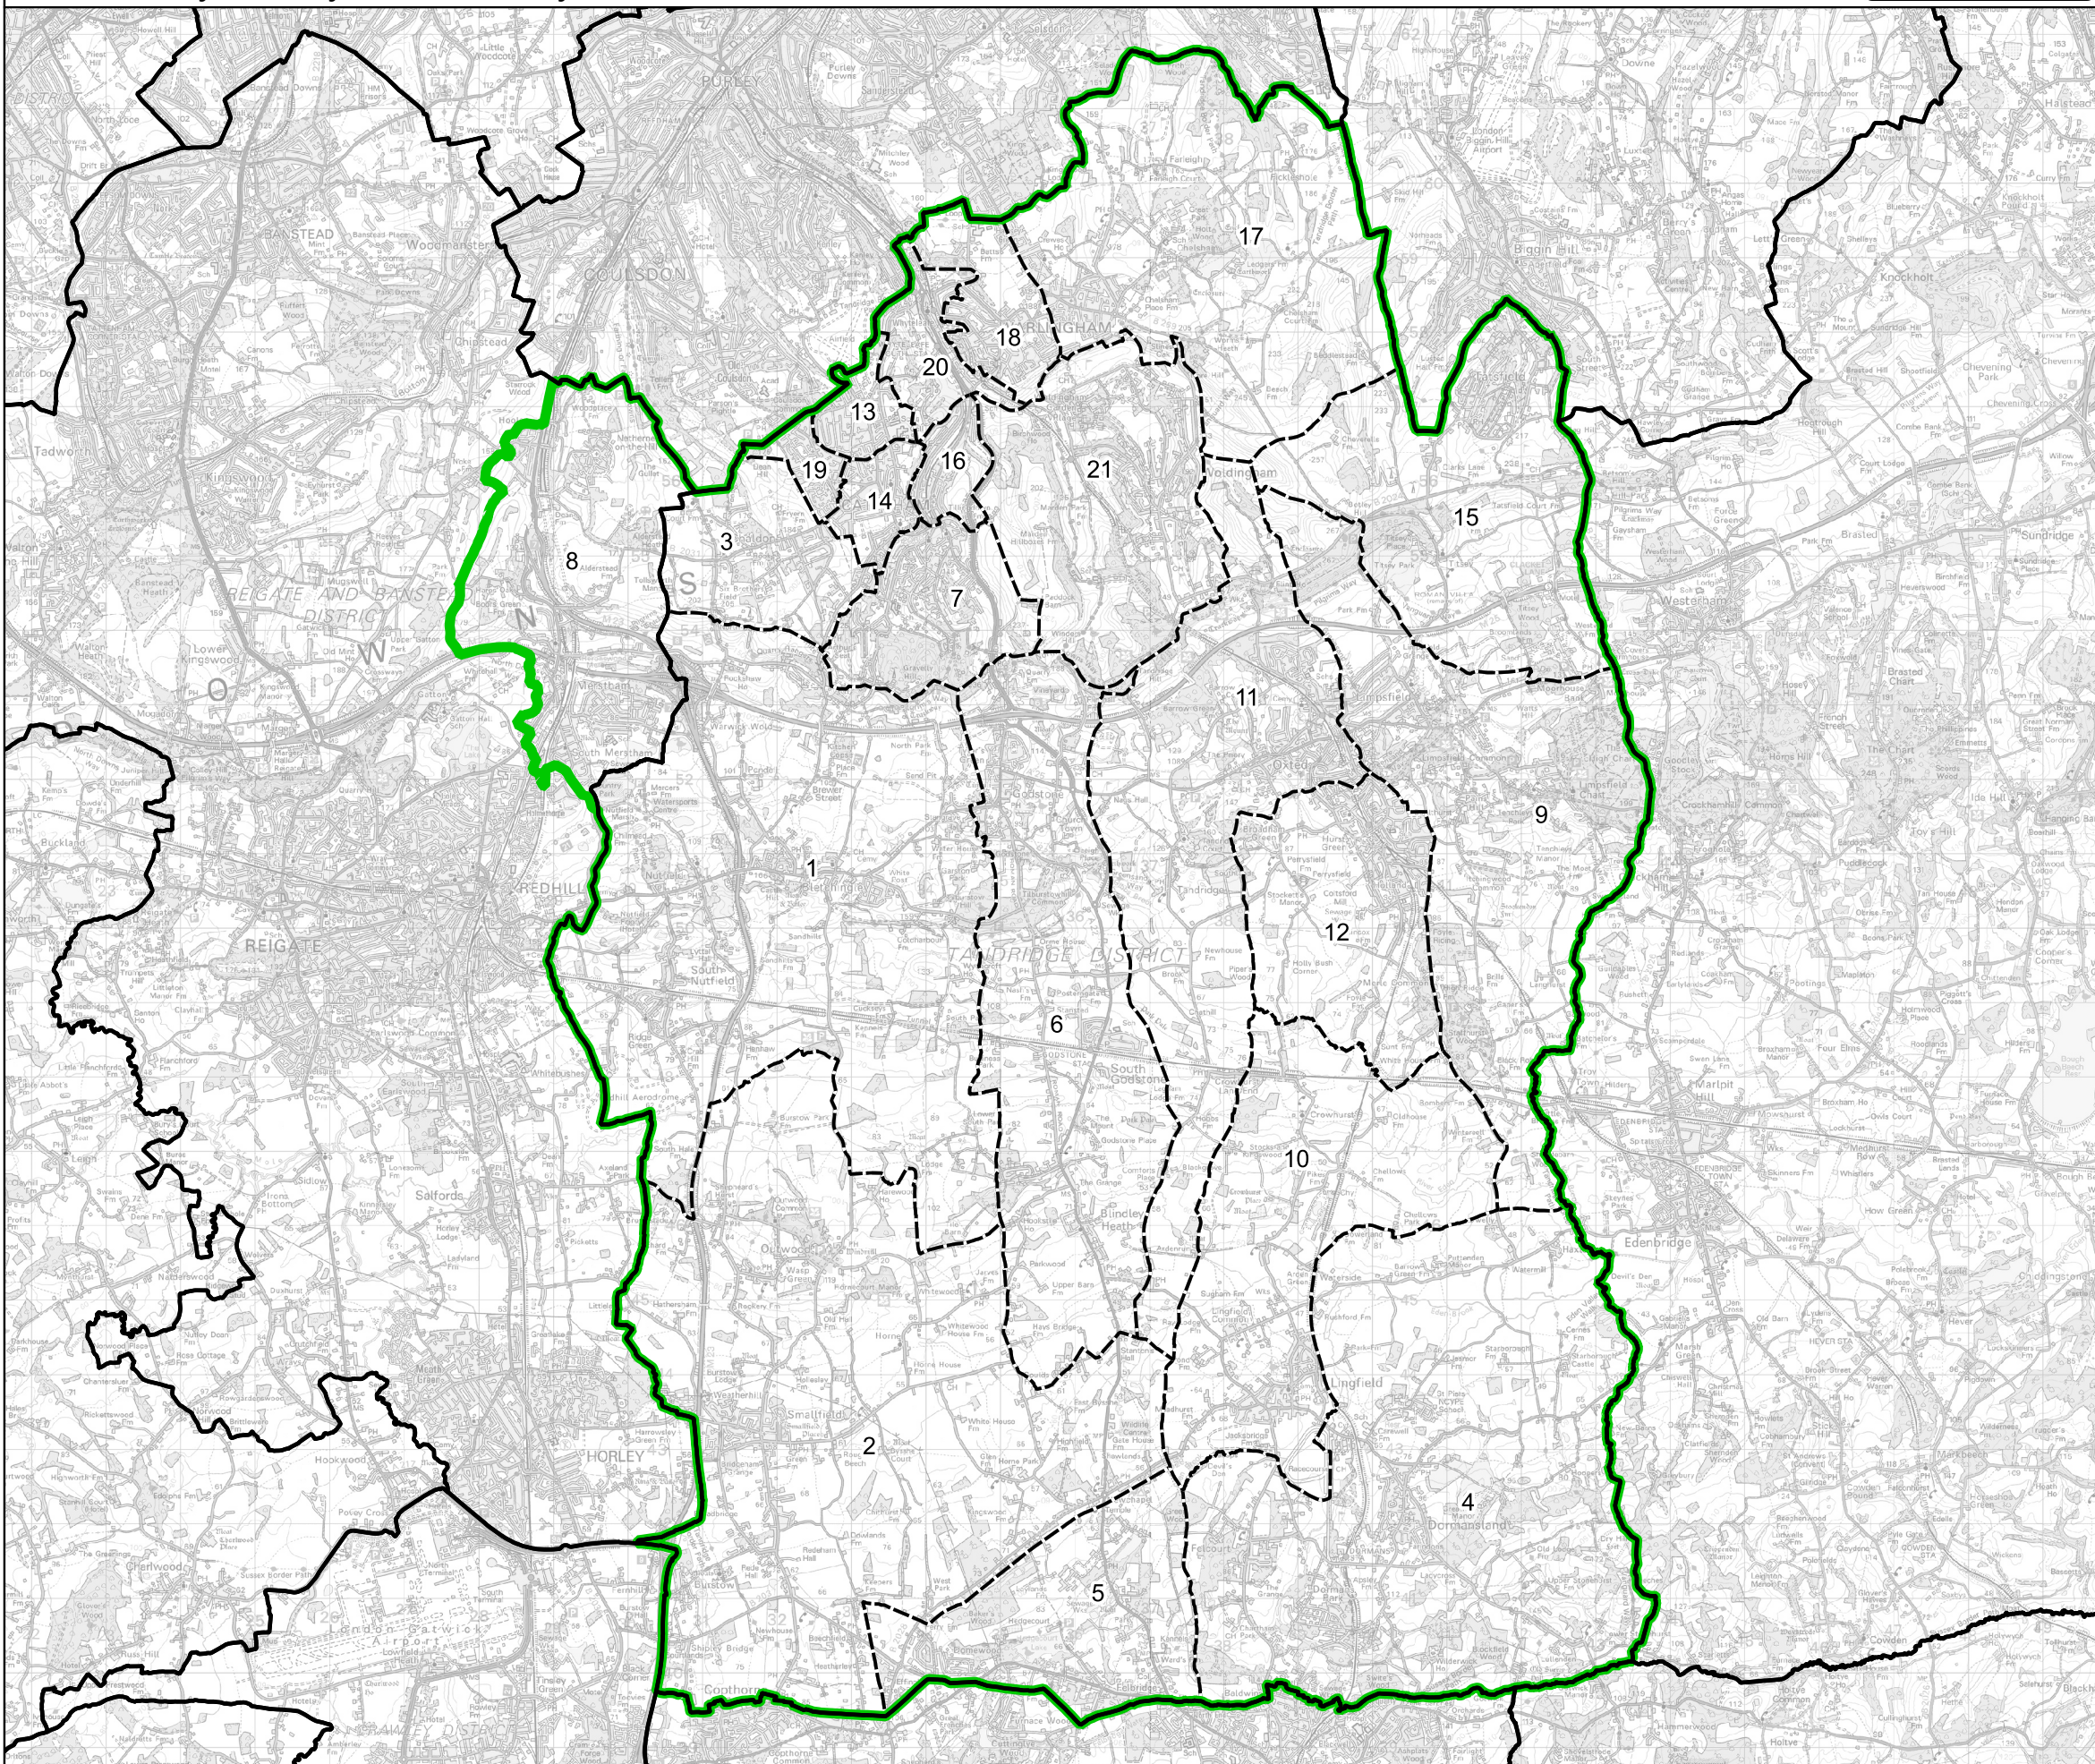

# Boundary Commission for England - Final Recommendations for the South East Region

## East Surrey County Constituency - Electorate 73,145

### Wards:

- 1 Bletchingley and Nutfield
- 2 Burstow, Horne and Outwood
- 3 Chaldon
- 4 Dormansland and Felcourt
- 5 Felbridge
- 6 Godstone
- 7 Harestone
- 8 Hooley, Merstham & Netherne
- 9 Limpsfield
- 10 Lingfield and Crowhurst
- 11 Oxted North and Tandridge
- 12 Oxted South
- 13 Portley
- 14 Queens Park
- 15 Tatsfield and Titsey
- 16 Valley
- 17 Warringham East and Chelsham and Farleigh
- 18 Warringham West
- 19 Westway
- 20 Whyteleafe
- 21 Woldingham

East Surrey County Constituency