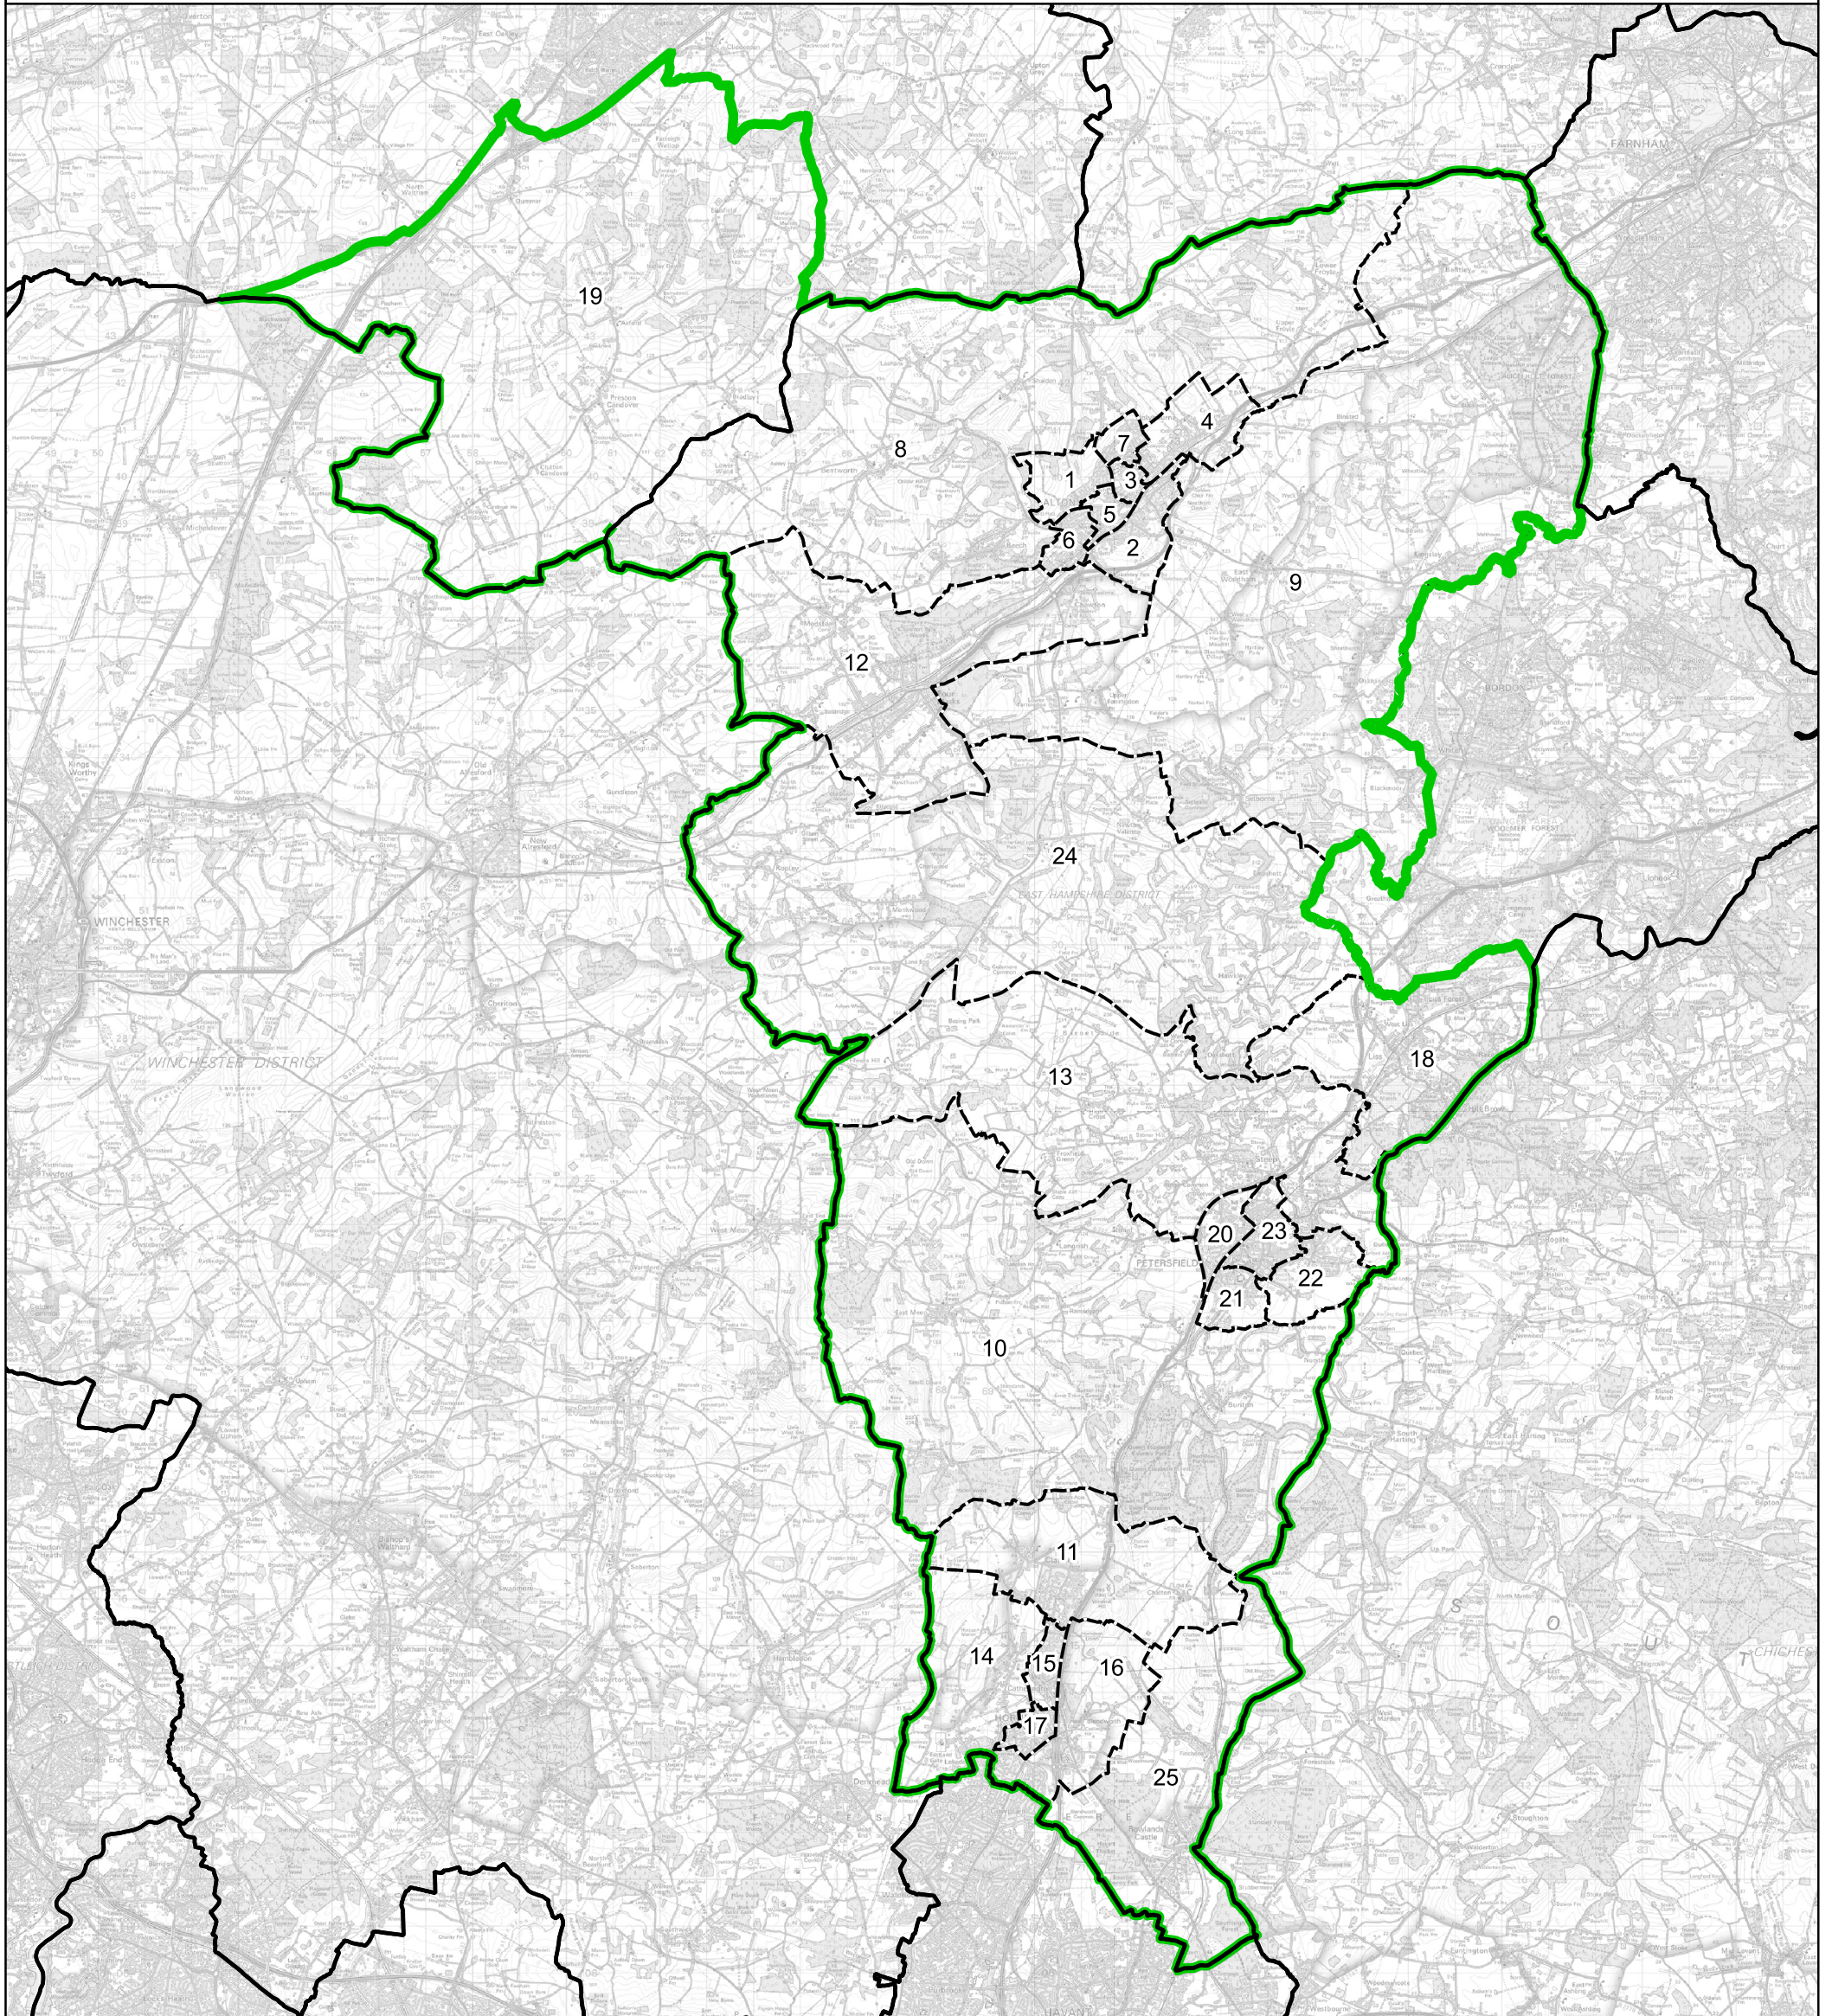

Boundary Commission for England - Final Recommendations for the South East Region
 East Hampshire County Constituency - Electorate 69,959

Wards:

- | | | | |
|----------------------|-------------------------------|----------------------------------|-----------------------------|
| 1 Alton Amery | 9 Binsted, Bentley & Selborne | 16 Horndean Kings & Blendworth | 22 Petersfield Heath |
| 2 Alton Ashdell | 10 Buriton & East Meon | 17 Horndean Murray | 23 Petersfield St. Peter's |
| 3 Alton Eastbrooke | 11 Clanfield | 18 Liss | 24 Ropley, Hawley & Hangers |
| 4 Alton Holybourne | 12 Four Marks & Medstead | 19 Oakley & The Candovers (Part) | 25 Rowlands Castle |
| 5 Alton Westbrooke | 13 Froxfield, Sheet & Steep | 20 Petersfield Bell Hill | |
| 6 Alton Whitedown | 14 Horndean Catherington | 21 Petersfield Causeway | |
| 7 Alton Wooteys | 15 Horndean Downs | | |
| 8 Bentworth & Froyle | | | |

- Constituency
- Local Authorities
- Wards

© Crown copyright and database rights 2023 OS 100018289. You are permitted to use this data solely to enable you to respond to, or interact with, the organisation that provided you with the data. You are not permitted to copy, sub-licence, distribute or sell any of this data to third parties in any form. Third party rights to enforce the terms of this licence shall be reserved to OS.

East Hampshire County Constituency