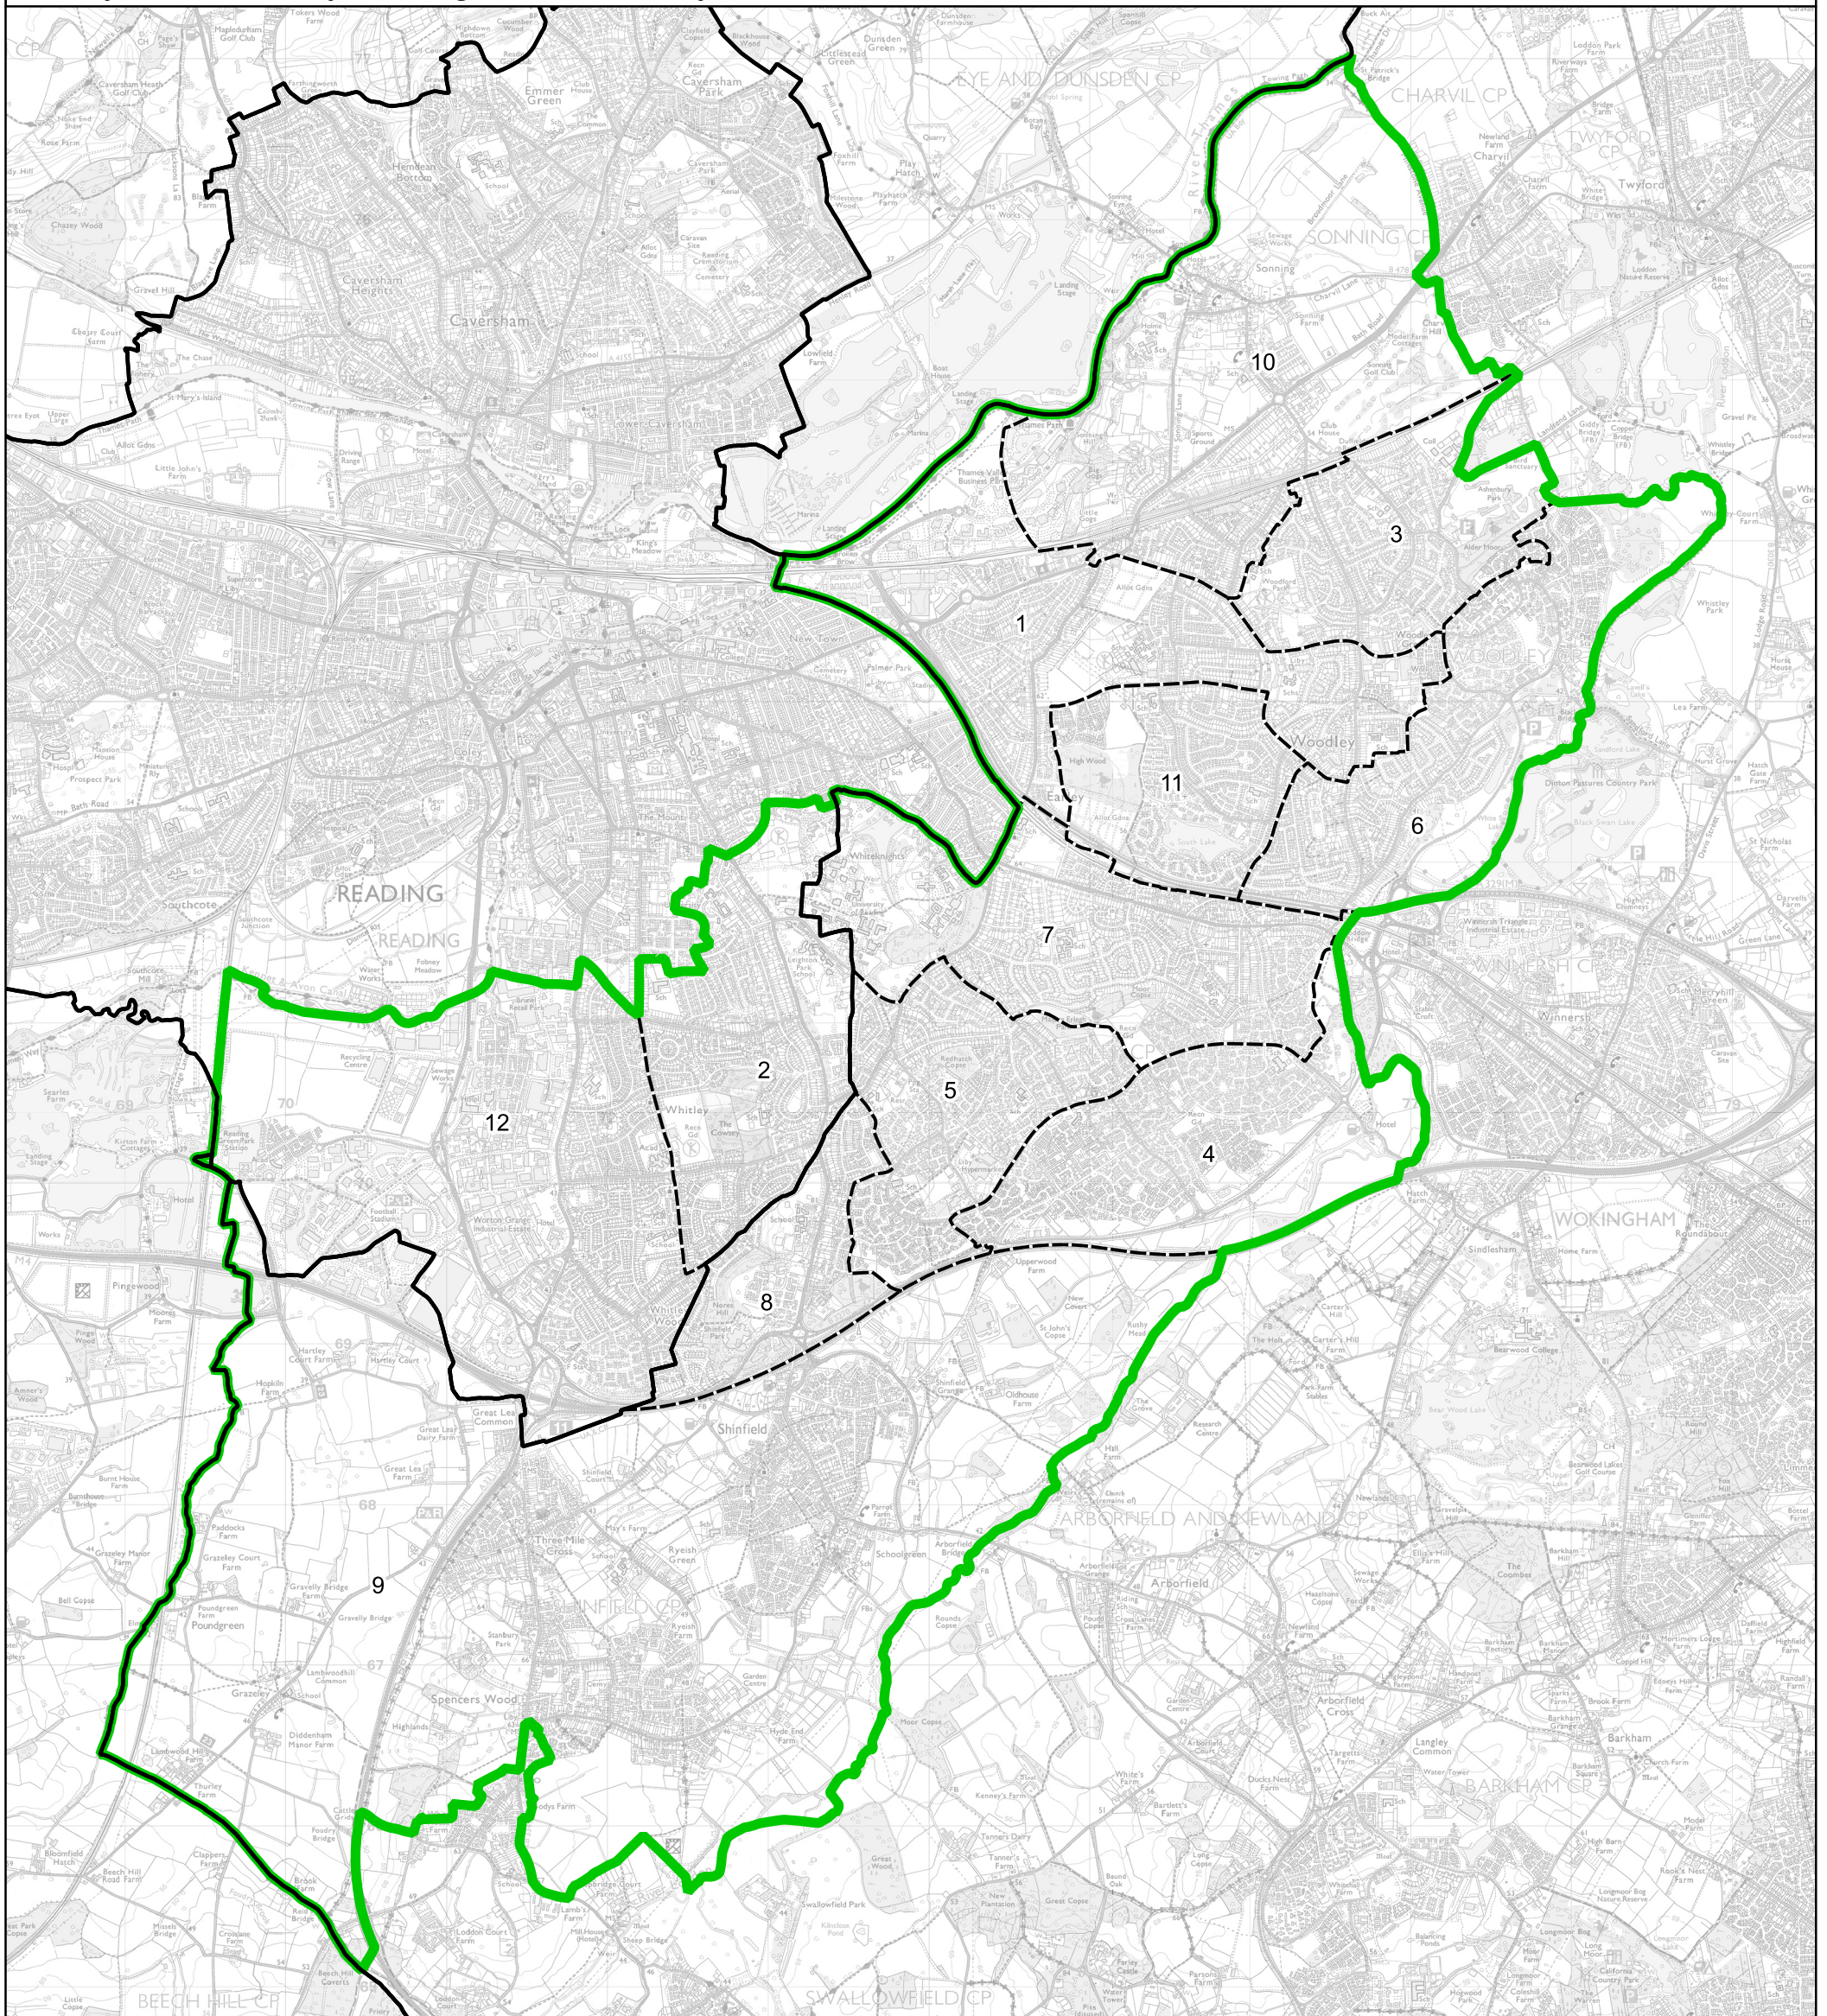

Boundary Commission for England - Final Recommendations for the South East Region  
 Earley and Woodley Borough Constituency - Electorate 70,083

Wards:

- |                            |                   |
|----------------------------|-------------------|
| 1 Bulmershe and Whitegates | 8 Shinfield North |
| 2 Church                   | 9 Shinfield South |
| 3 Coronation               | 10 Sonning        |
| 4 Hawkedon                 | 11 South Lake     |
| 5 Hillside                 | 12 Whitley        |
| 6 Loddon                   |                   |
| 7 Maiden Erlegh            |                   |

- Constituency
- Local Authorities
- Wards

© Crown copyright and database rights 2023 OS 100018289. You are permitted to use this data solely to enable you to respond to, or interact with, the organisation that provided you with the data. You are not permitted to copy, sub-licence, distribute or sell any of this data to third parties in any form. Third party rights to enforce the terms of this licence shall be reserved to OS.

# Earley and Woodley Borough Constituency