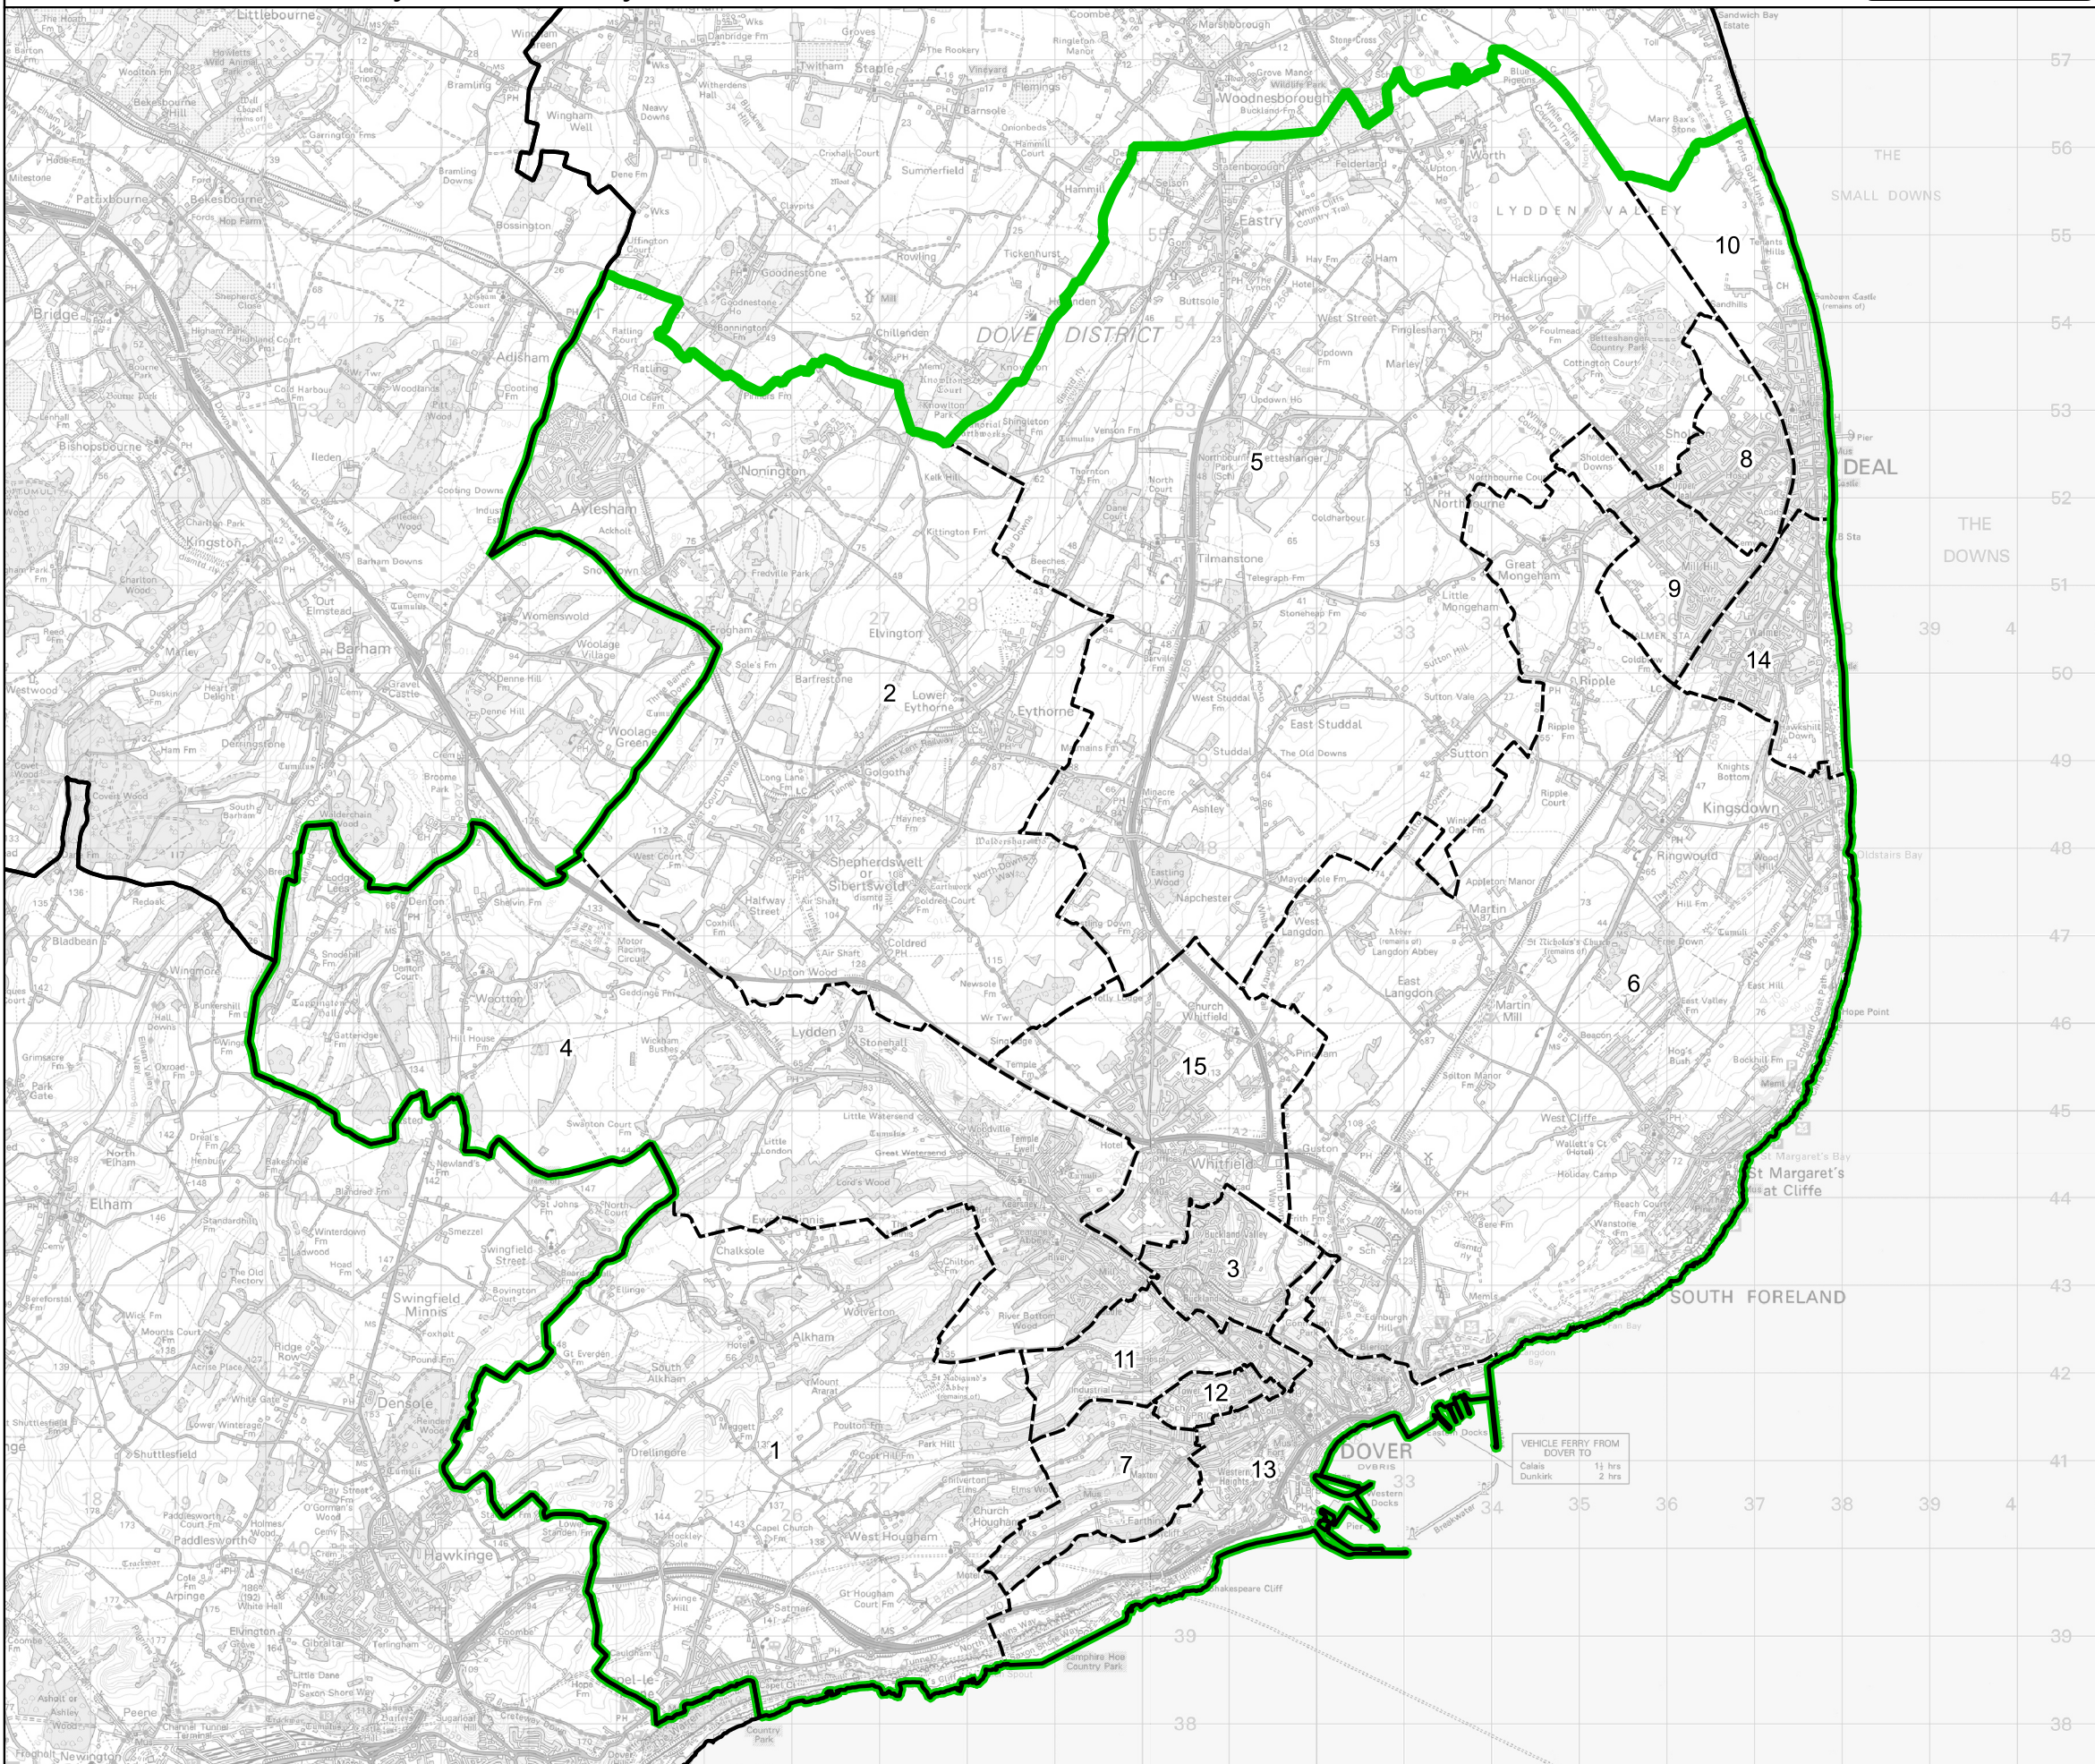

Boundary Commission for England - Final Recommendations for the South East Region

Dover and Deal County Constituency - Electorate 75,855

- Wards:
- 1 Alkham & Capel-le-Ferne
 - 2 Aylesham, Eythorne & Shepherdswell
 - 3 Buckland
 - 4 Dover Downs & River
 - 5 Eastry Rural
 - 6 Guston, Kingsdown & St. Margaret's-at-Cliffe
 - 7 Maxton & Elms Vale
 - 8 Middle Deal
 - 9 Mill Hill
 - 10 North Deal
 - 11 St. Radigunds
 - 12 Tower Hamlets
 - 13 Town & Castle
 - 14 Walmer
 - 15 Whitfield

Constituency
 Local Authorities
 Wards

0 1 2 km

© Crown copyright and database rights 2023 OS 100018289. You are permitted to use this data solely to enable you to respond to, or interact with, the organisation that provided you with the data. You are not permitted to copy, sub-licence, distribute or sell any of this data to third parties in any form. Third party rights to enforce the terms of this licence shall be reserved to OS.

Dover and Deal County Constituency