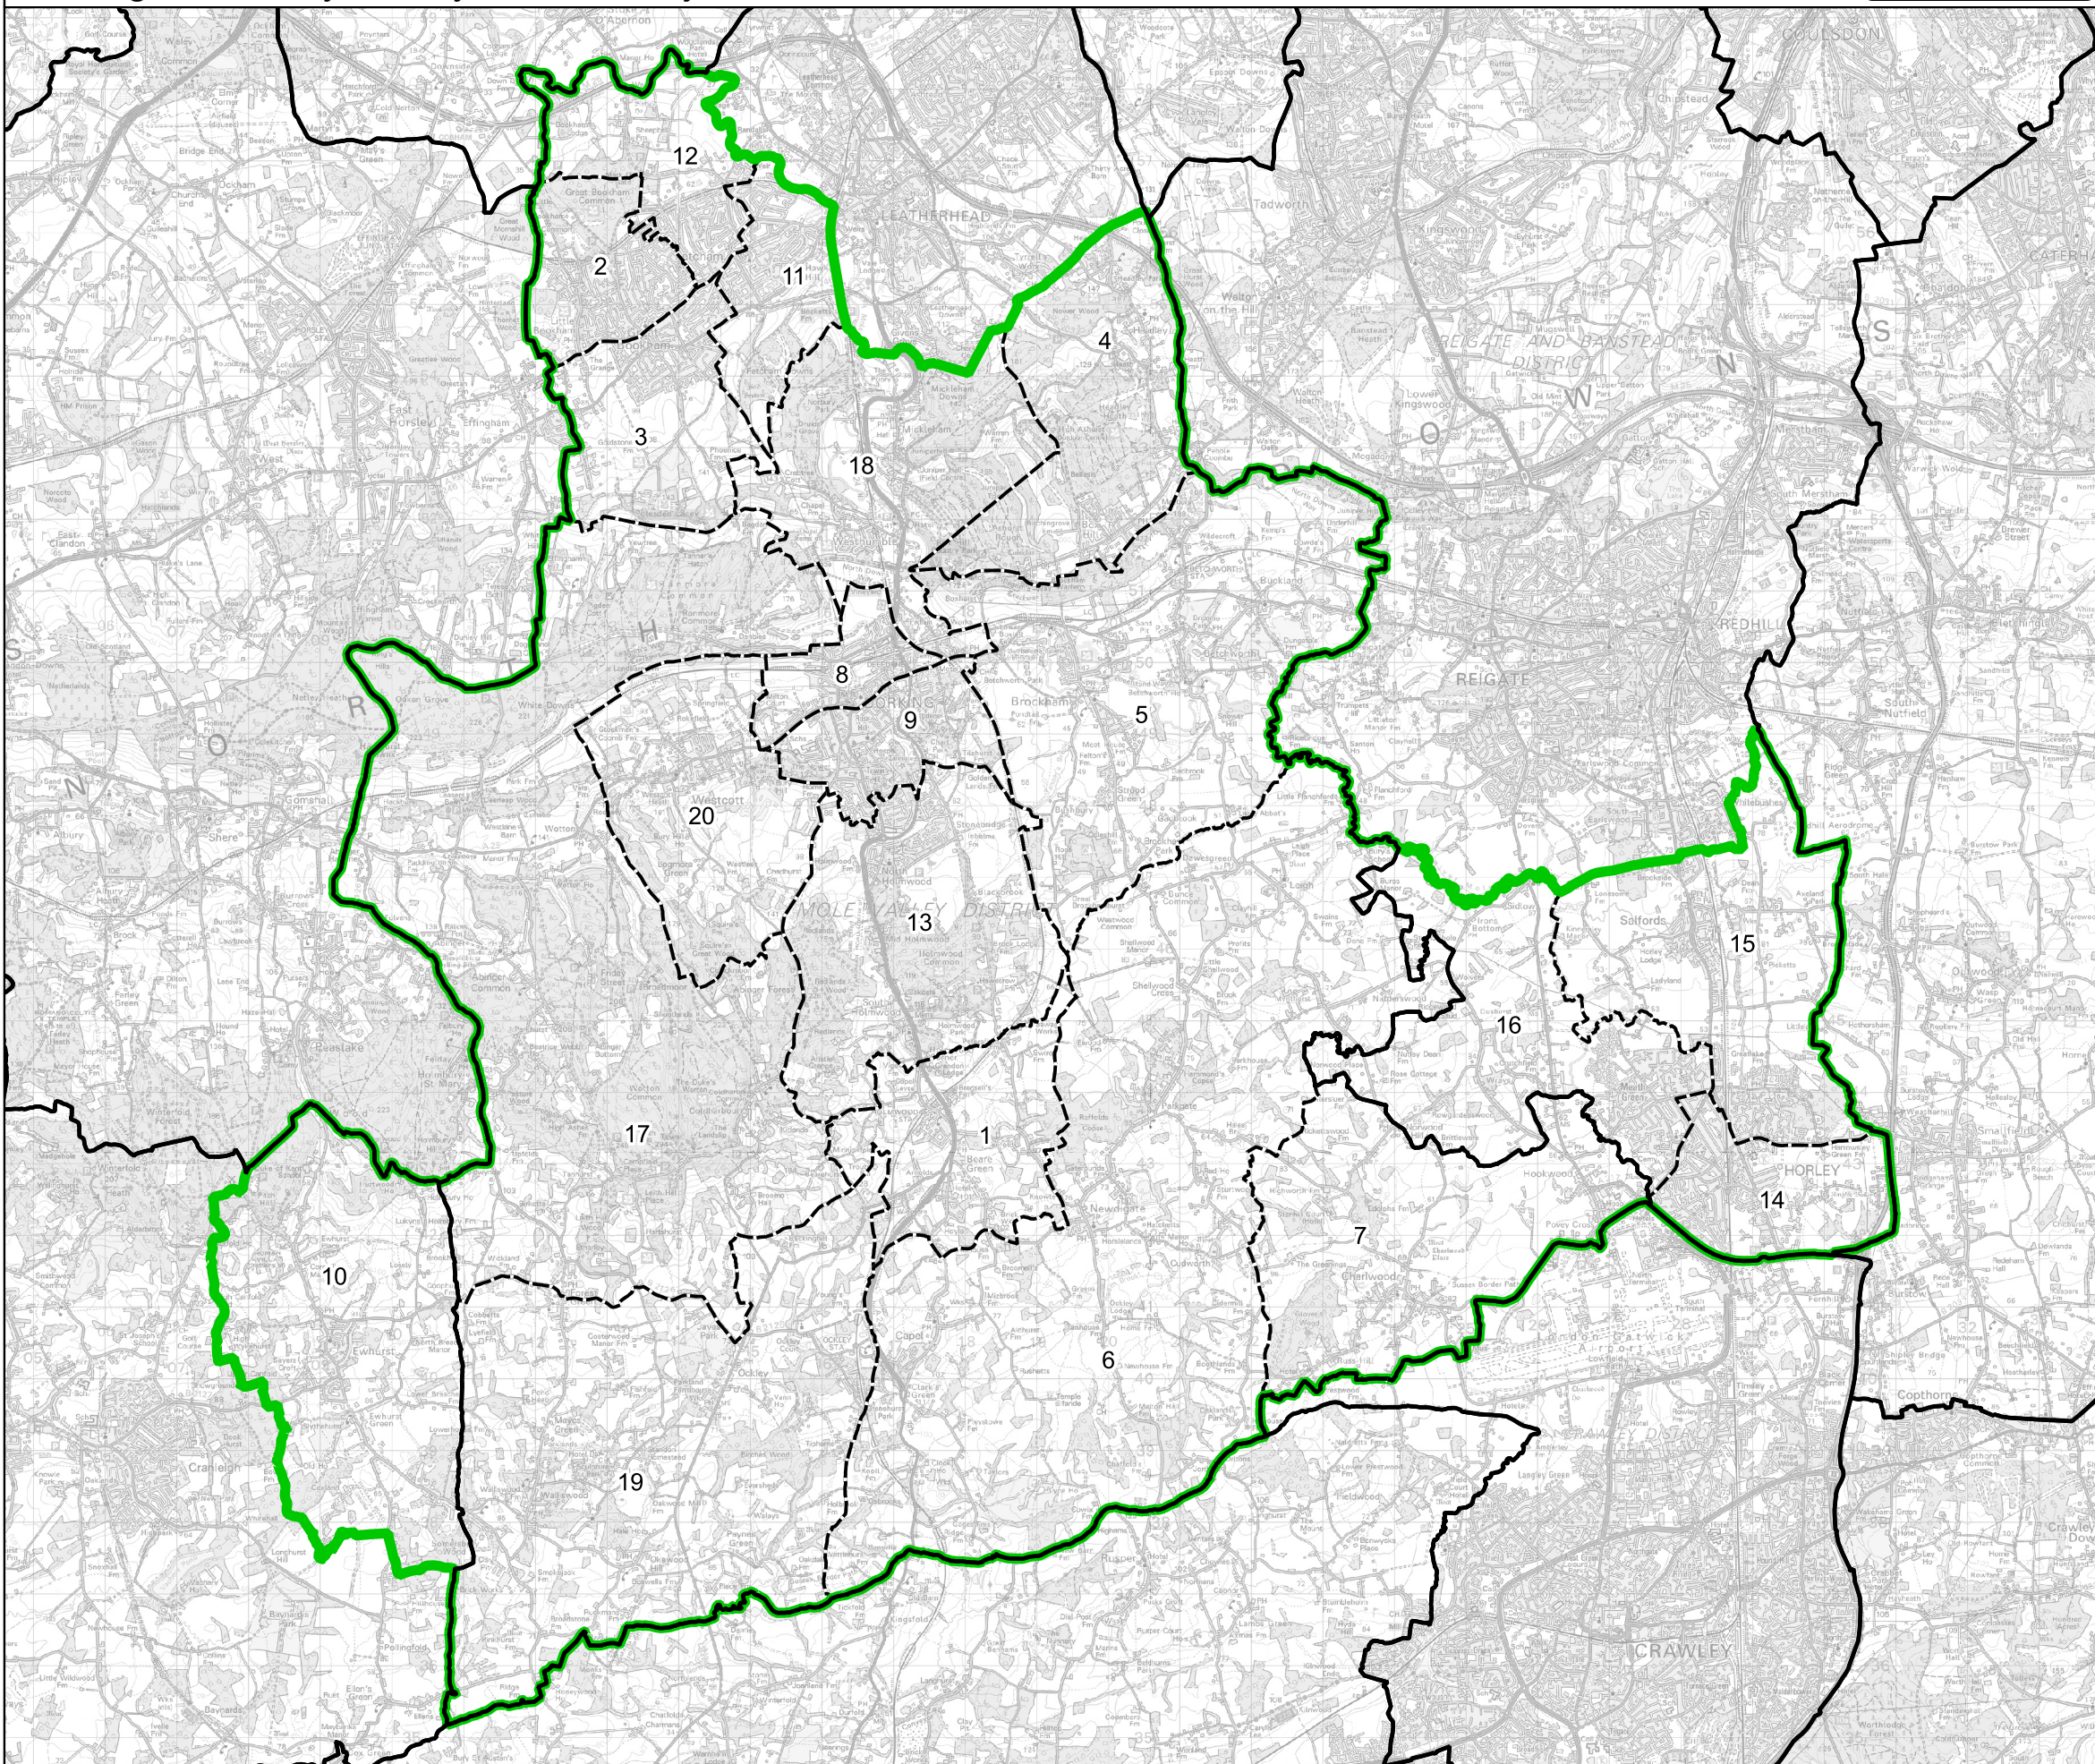

Boundary Commission for England - Final Recommendations for the South East Region

Dorking and Horley County Constituency - Electorate 70,317

- Wards:
- 1 Beare Green
 - 2 Bookham North
 - 3 Bookham South
 - 4 Box Hill and Headley
 - 5 Brockham, Betchworth and Buckland
 - 6 Capel, Leigh and Newdigate
 - 7 Charlwood
 - 8 Dorking North
 - 9 Dorking South
 - 10 Ewhurst
 - 11 Fetcham East
 - 12 Fetcham West
 - 13 Holmwoods
 - 14 Horley Central & South
 - 15 Horley East & Salfords
 - 16 Horley West & Sidlow
 - 17 Leith Hill
 - 18 Mickleham, Westhumble and Pixham
 - 19 Okewood
 - 20 Westcott

-  Constituency
-  Local Authorities
-  Wards

0 1 2 km

© Crown copyright and database rights 2023 OS 100018289. You are permitted to use this data solely to enable you to respond to, or interact with, the organisation that provided you with the data. You are not permitted to copy, sub-licence, distribute or sell any of this data to third parties in any form. Third party rights to enforce the terms of this licence shall be reserved to OS.

Dorking and Horley County Constituency