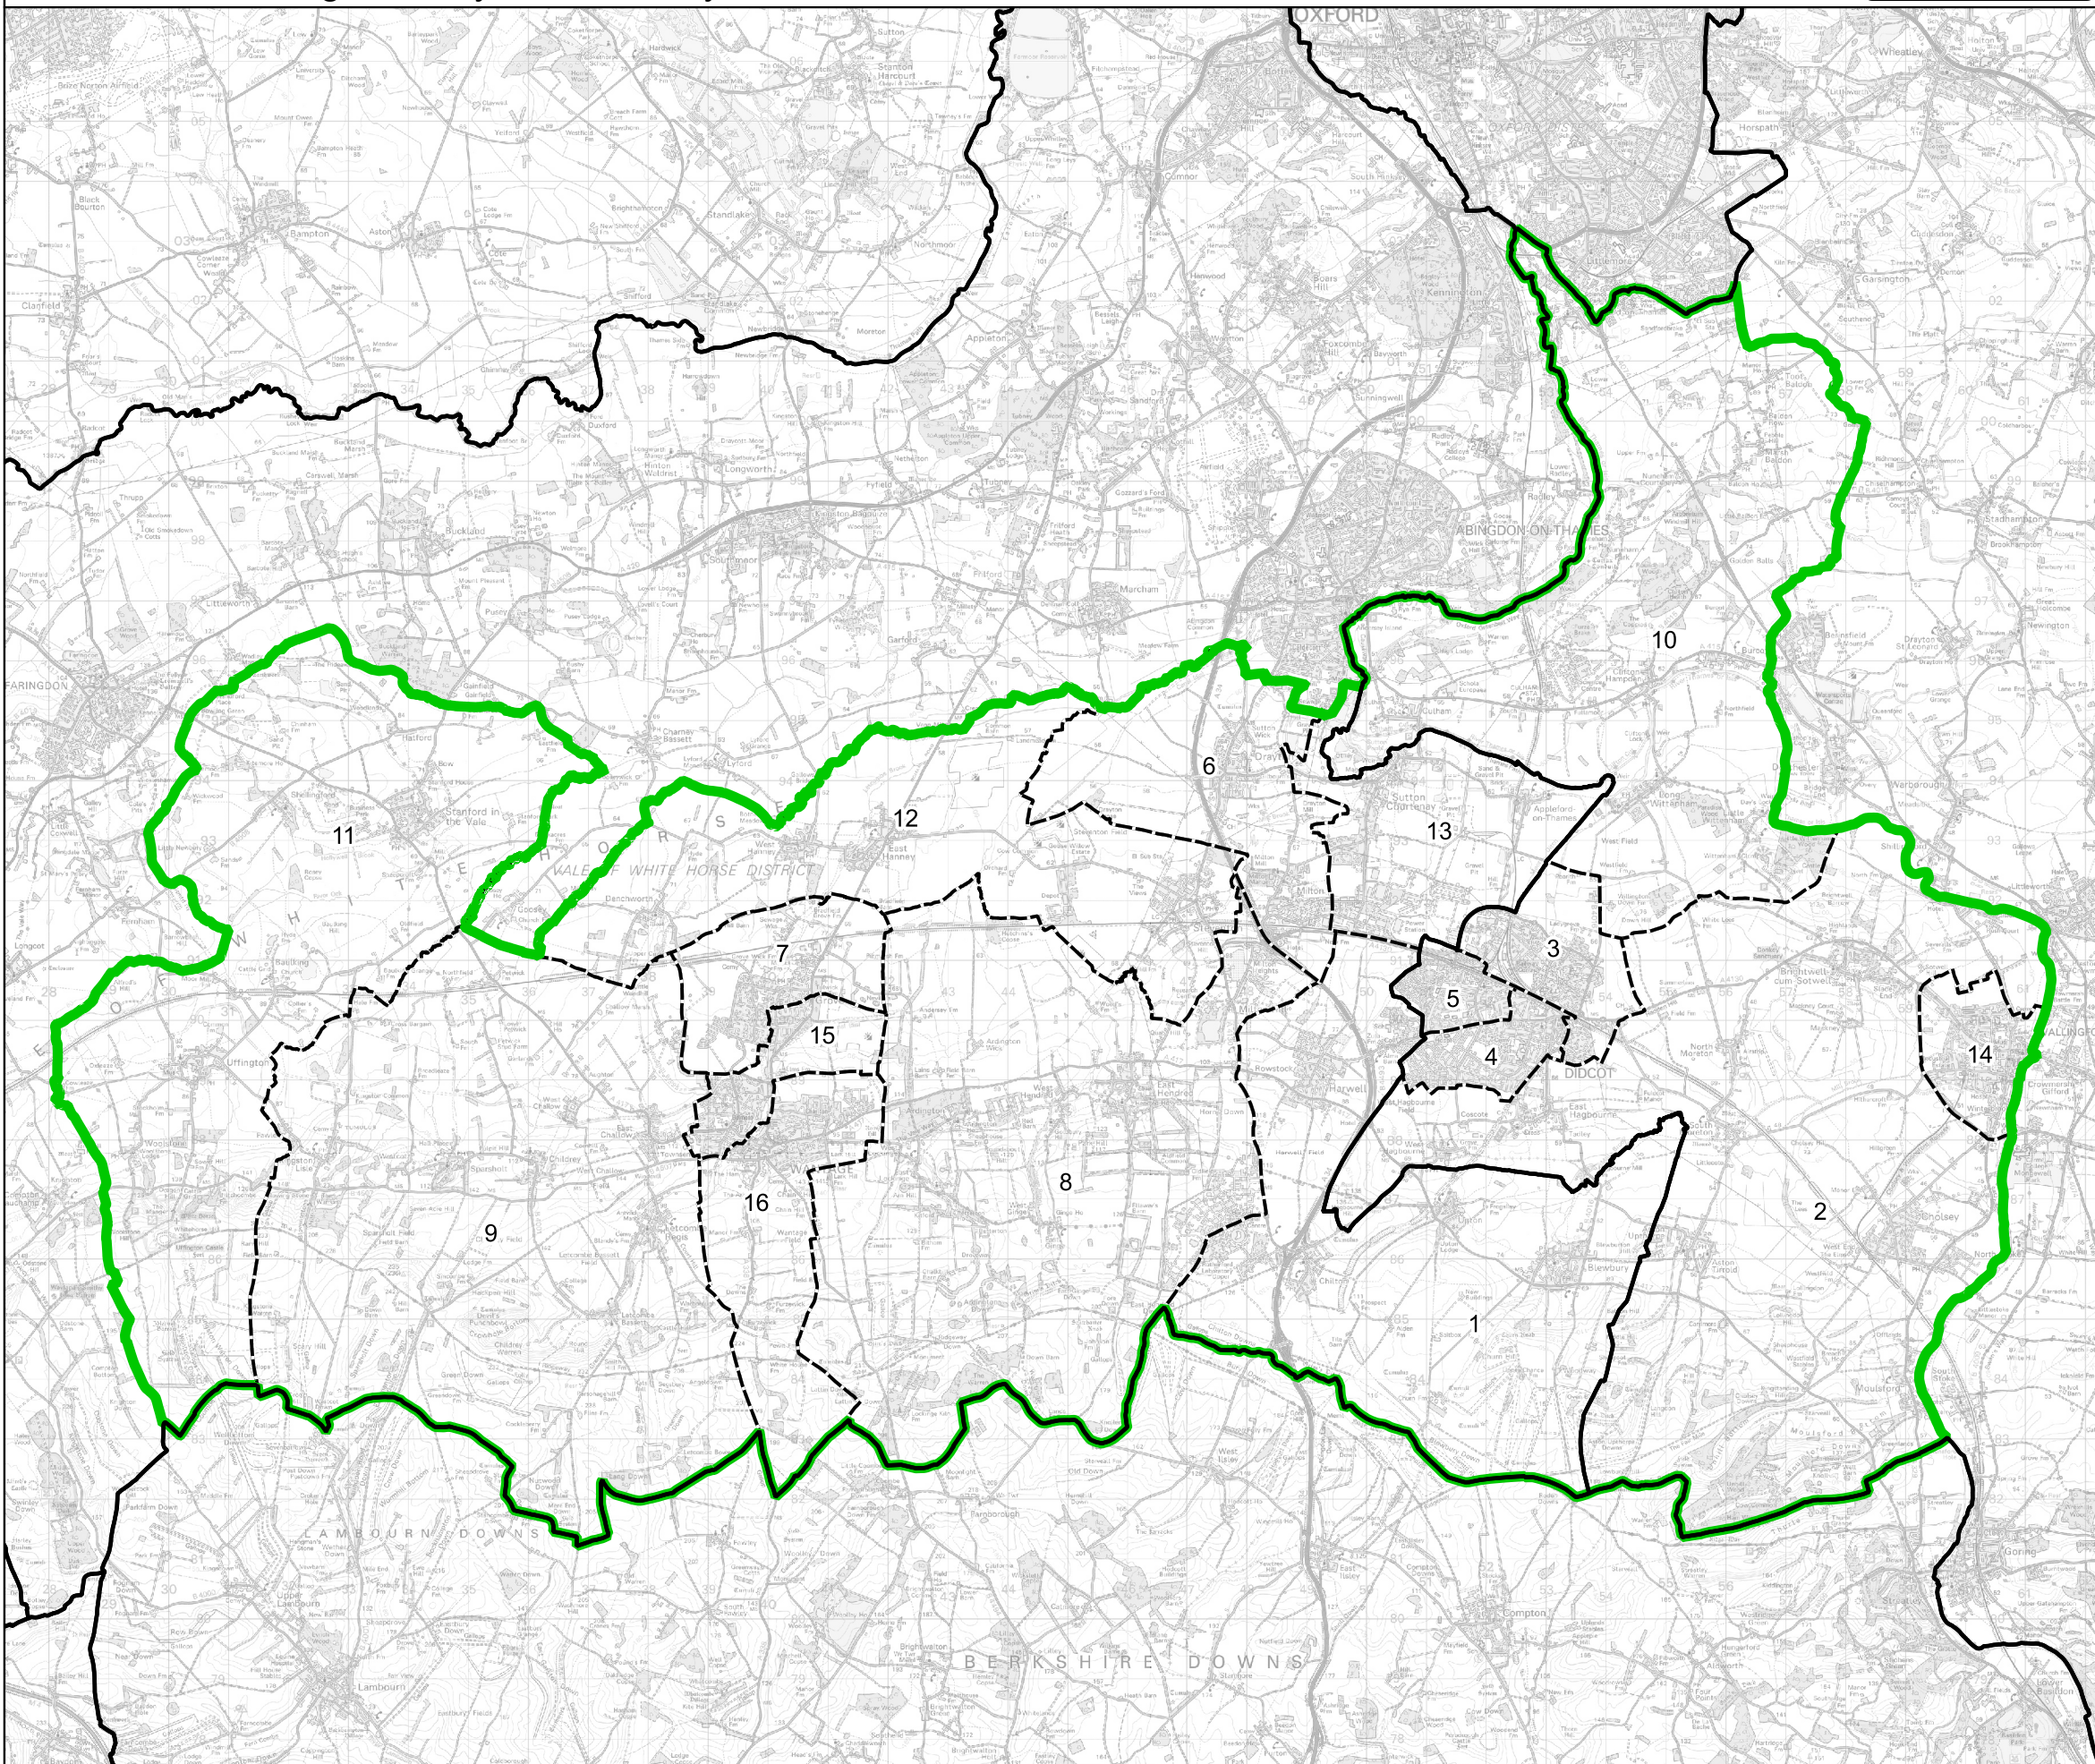

Boundary Commission for England - Final Recommendations for the South East Region

Didcot and Wantage County Constituency - Electorate 74,356

- Wards:
- 1 Blewbury & Harwell
 - 2 Cholsey
 - 3 Didcot North East
 - 4 Didcot South
 - 5 Didcot West
 - 6 Drayton
 - 7 Grove North
 - 8 Hendreds
 - 9 Ridgeway
 - 10 Sandford & the Wittenhams
 - 11 Stanford
 - 12 Steventon & the Hanneys
 - 13 Sutton Courtenay
 - 14 Wallingford
 - 15 Wantage & Grove Brook
 - 16 Wantage Charlton

 Constituency

 Local Authorities

 Wards

0 1 2 km

© Crown copyright and database rights 2023 OS 100018289. You are permitted to use this data solely to enable you to respond to, or interact with, the organisation that provided you with the data. You are not permitted to copy, sub-licence, distribute or sell any of this data to third parties in any form. Third party rights to enforce the terms of this licence shall be reserved to OS.

Didcot and Wantage County Constituency