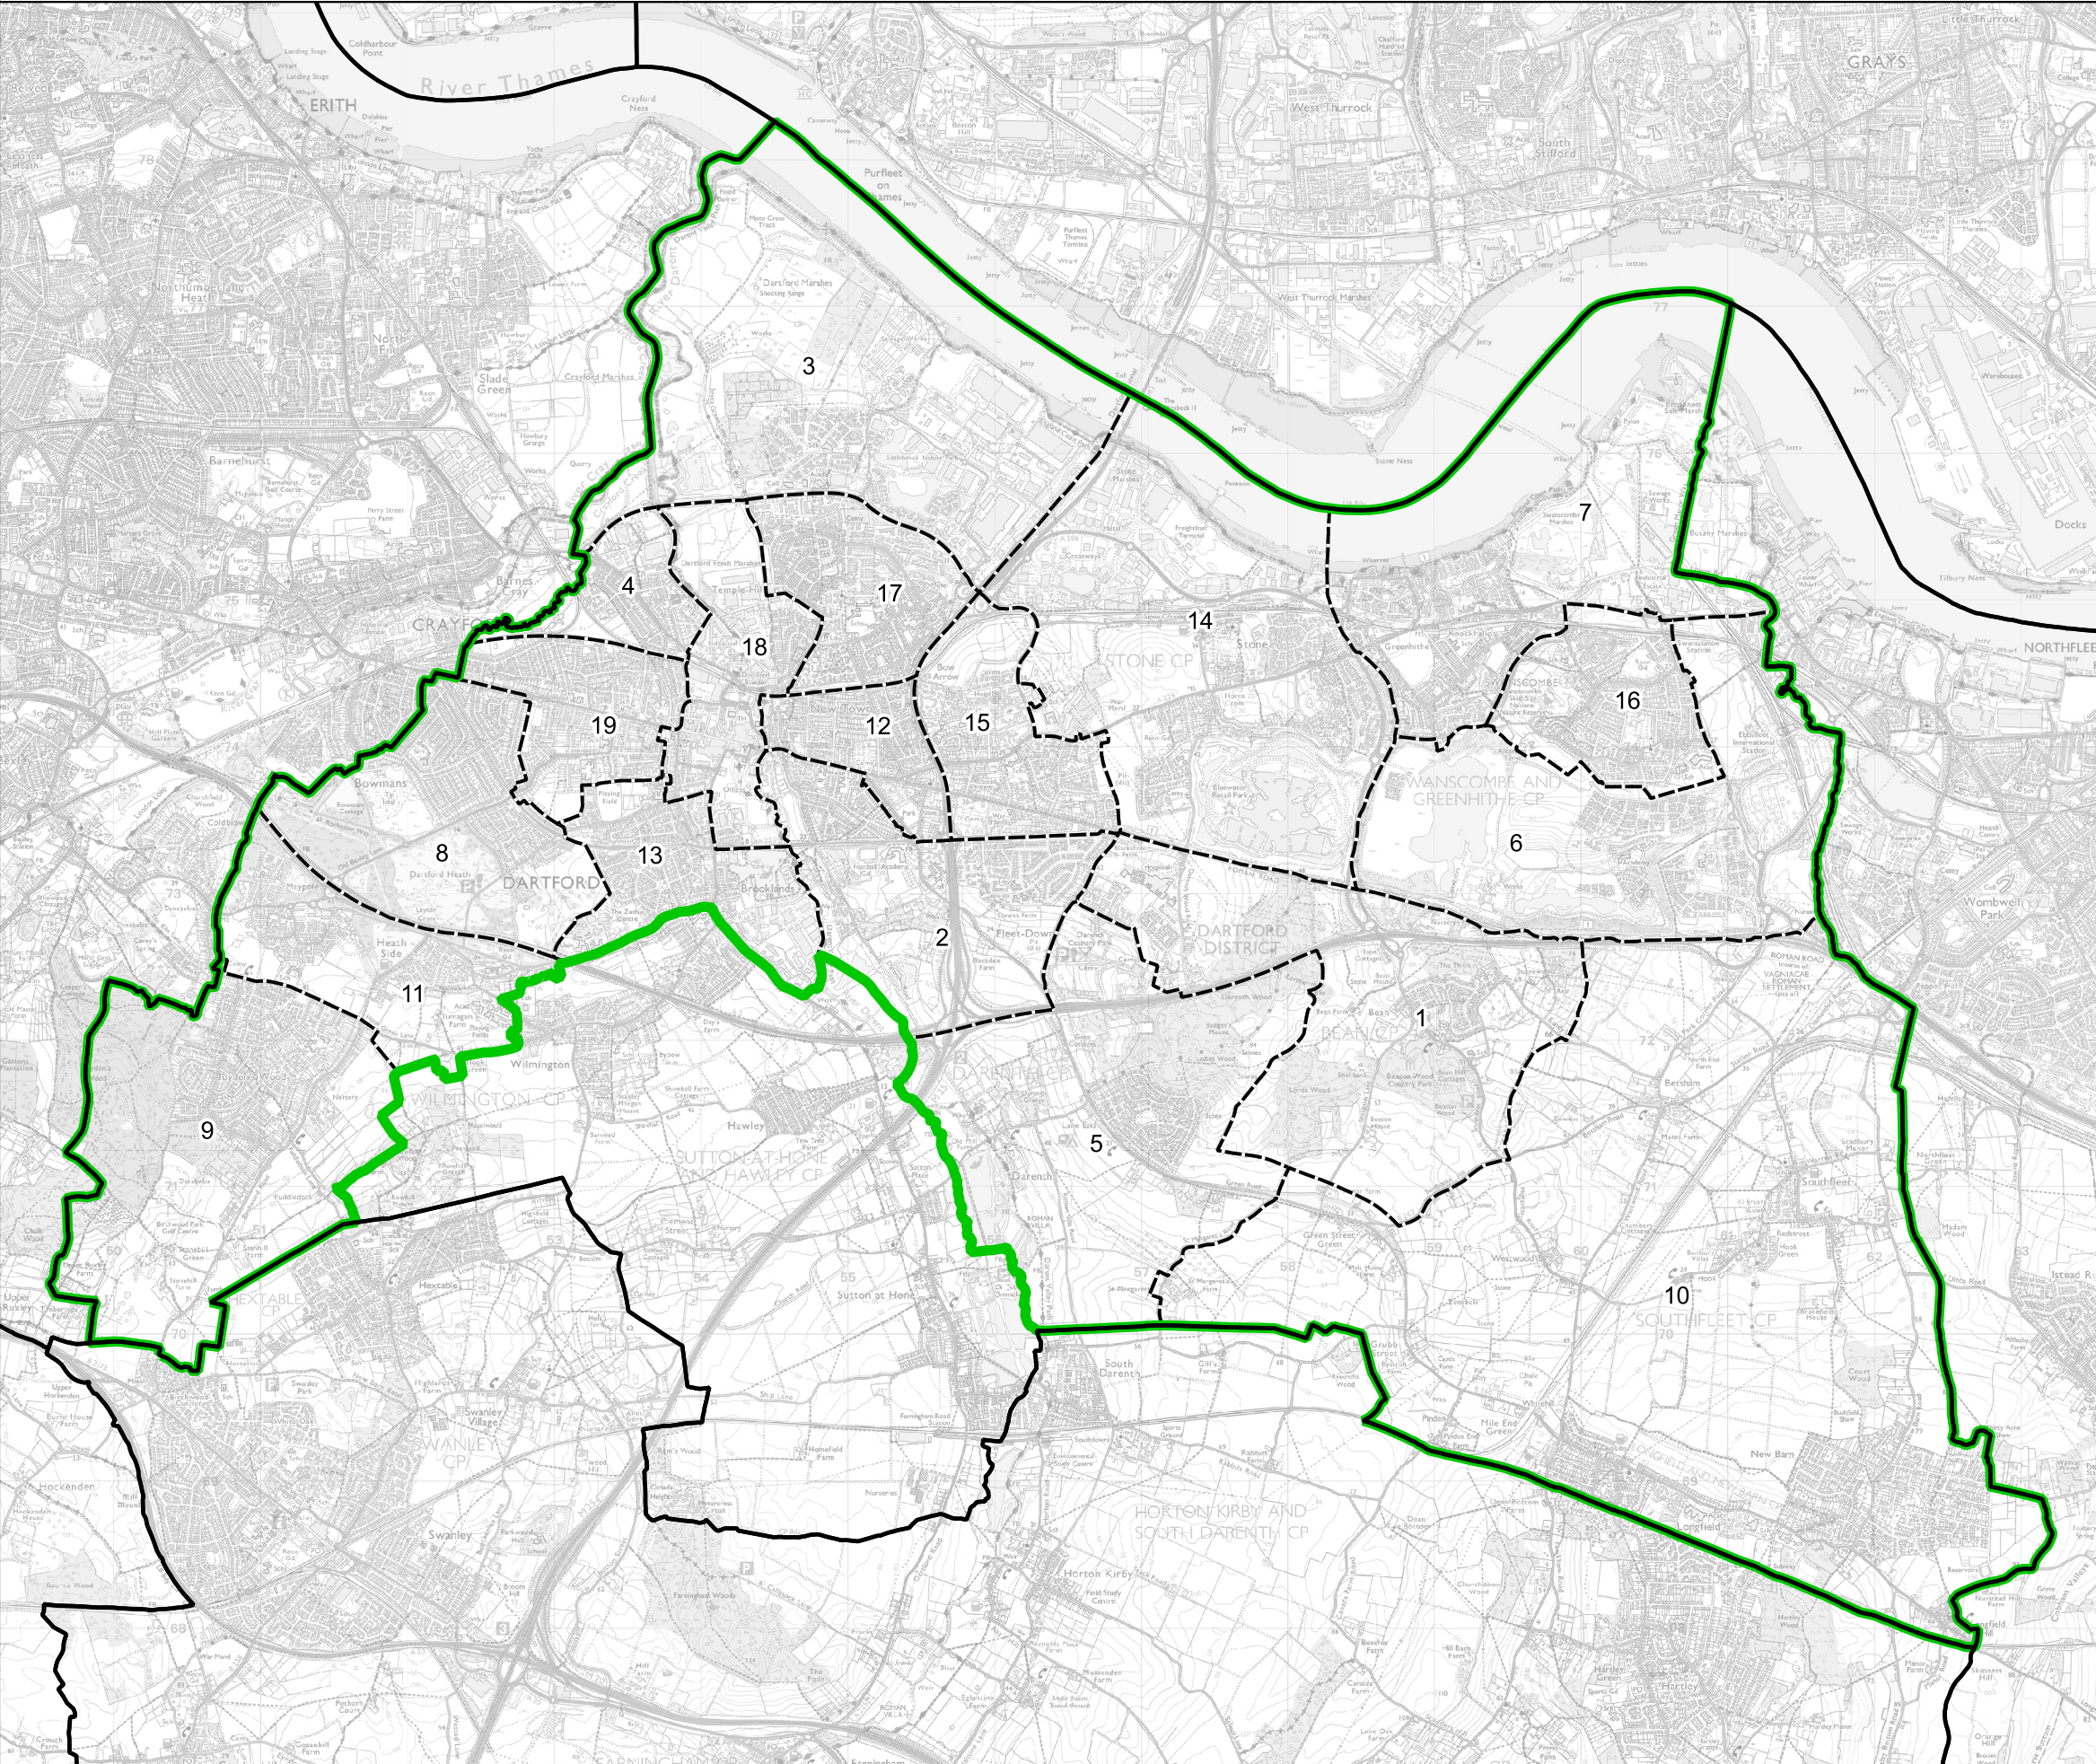

# Boundary Commission for England - Final Recommendations for the South East Region

## Dartford County Constituency - Electorate 72,048

- Wards:
- 1 Bean & Village Park
  - 2 Brent
  - 3 Bridge
  - 4 Burnham
  - 5 Darenth
  - 6 Ebbsfleet
  - 7 Greenhithe & Knockhall
  - 8 Heath
  - 9 Joyden's Wood
  - 10 Longfield, New Barn & Southfleet
  - 11 Maypole & Leyton Cross
  - 12 Newtown
  - 13 Princes
  - 14 Stone Castle
  - 15 Stone House
  - 16 Swanscombe
  - 17 Temple Hill
  - 18 Town
  - 19 West Hill

Constituency  
 Local Authorities  
 Wards

0 0.6 1.2 km

© Crown copyright and database rights 2023 OS 100018289. You are permitted to use this data solely to enable you to respond to, or interact with, the organisation that provided you with the data. You are not permitted to copy, sub-licence, distribute or sell any of this data to third parties in any form. Third party rights to enforce the terms of this licence shall be reserved to OS.

Dartford County Constituency