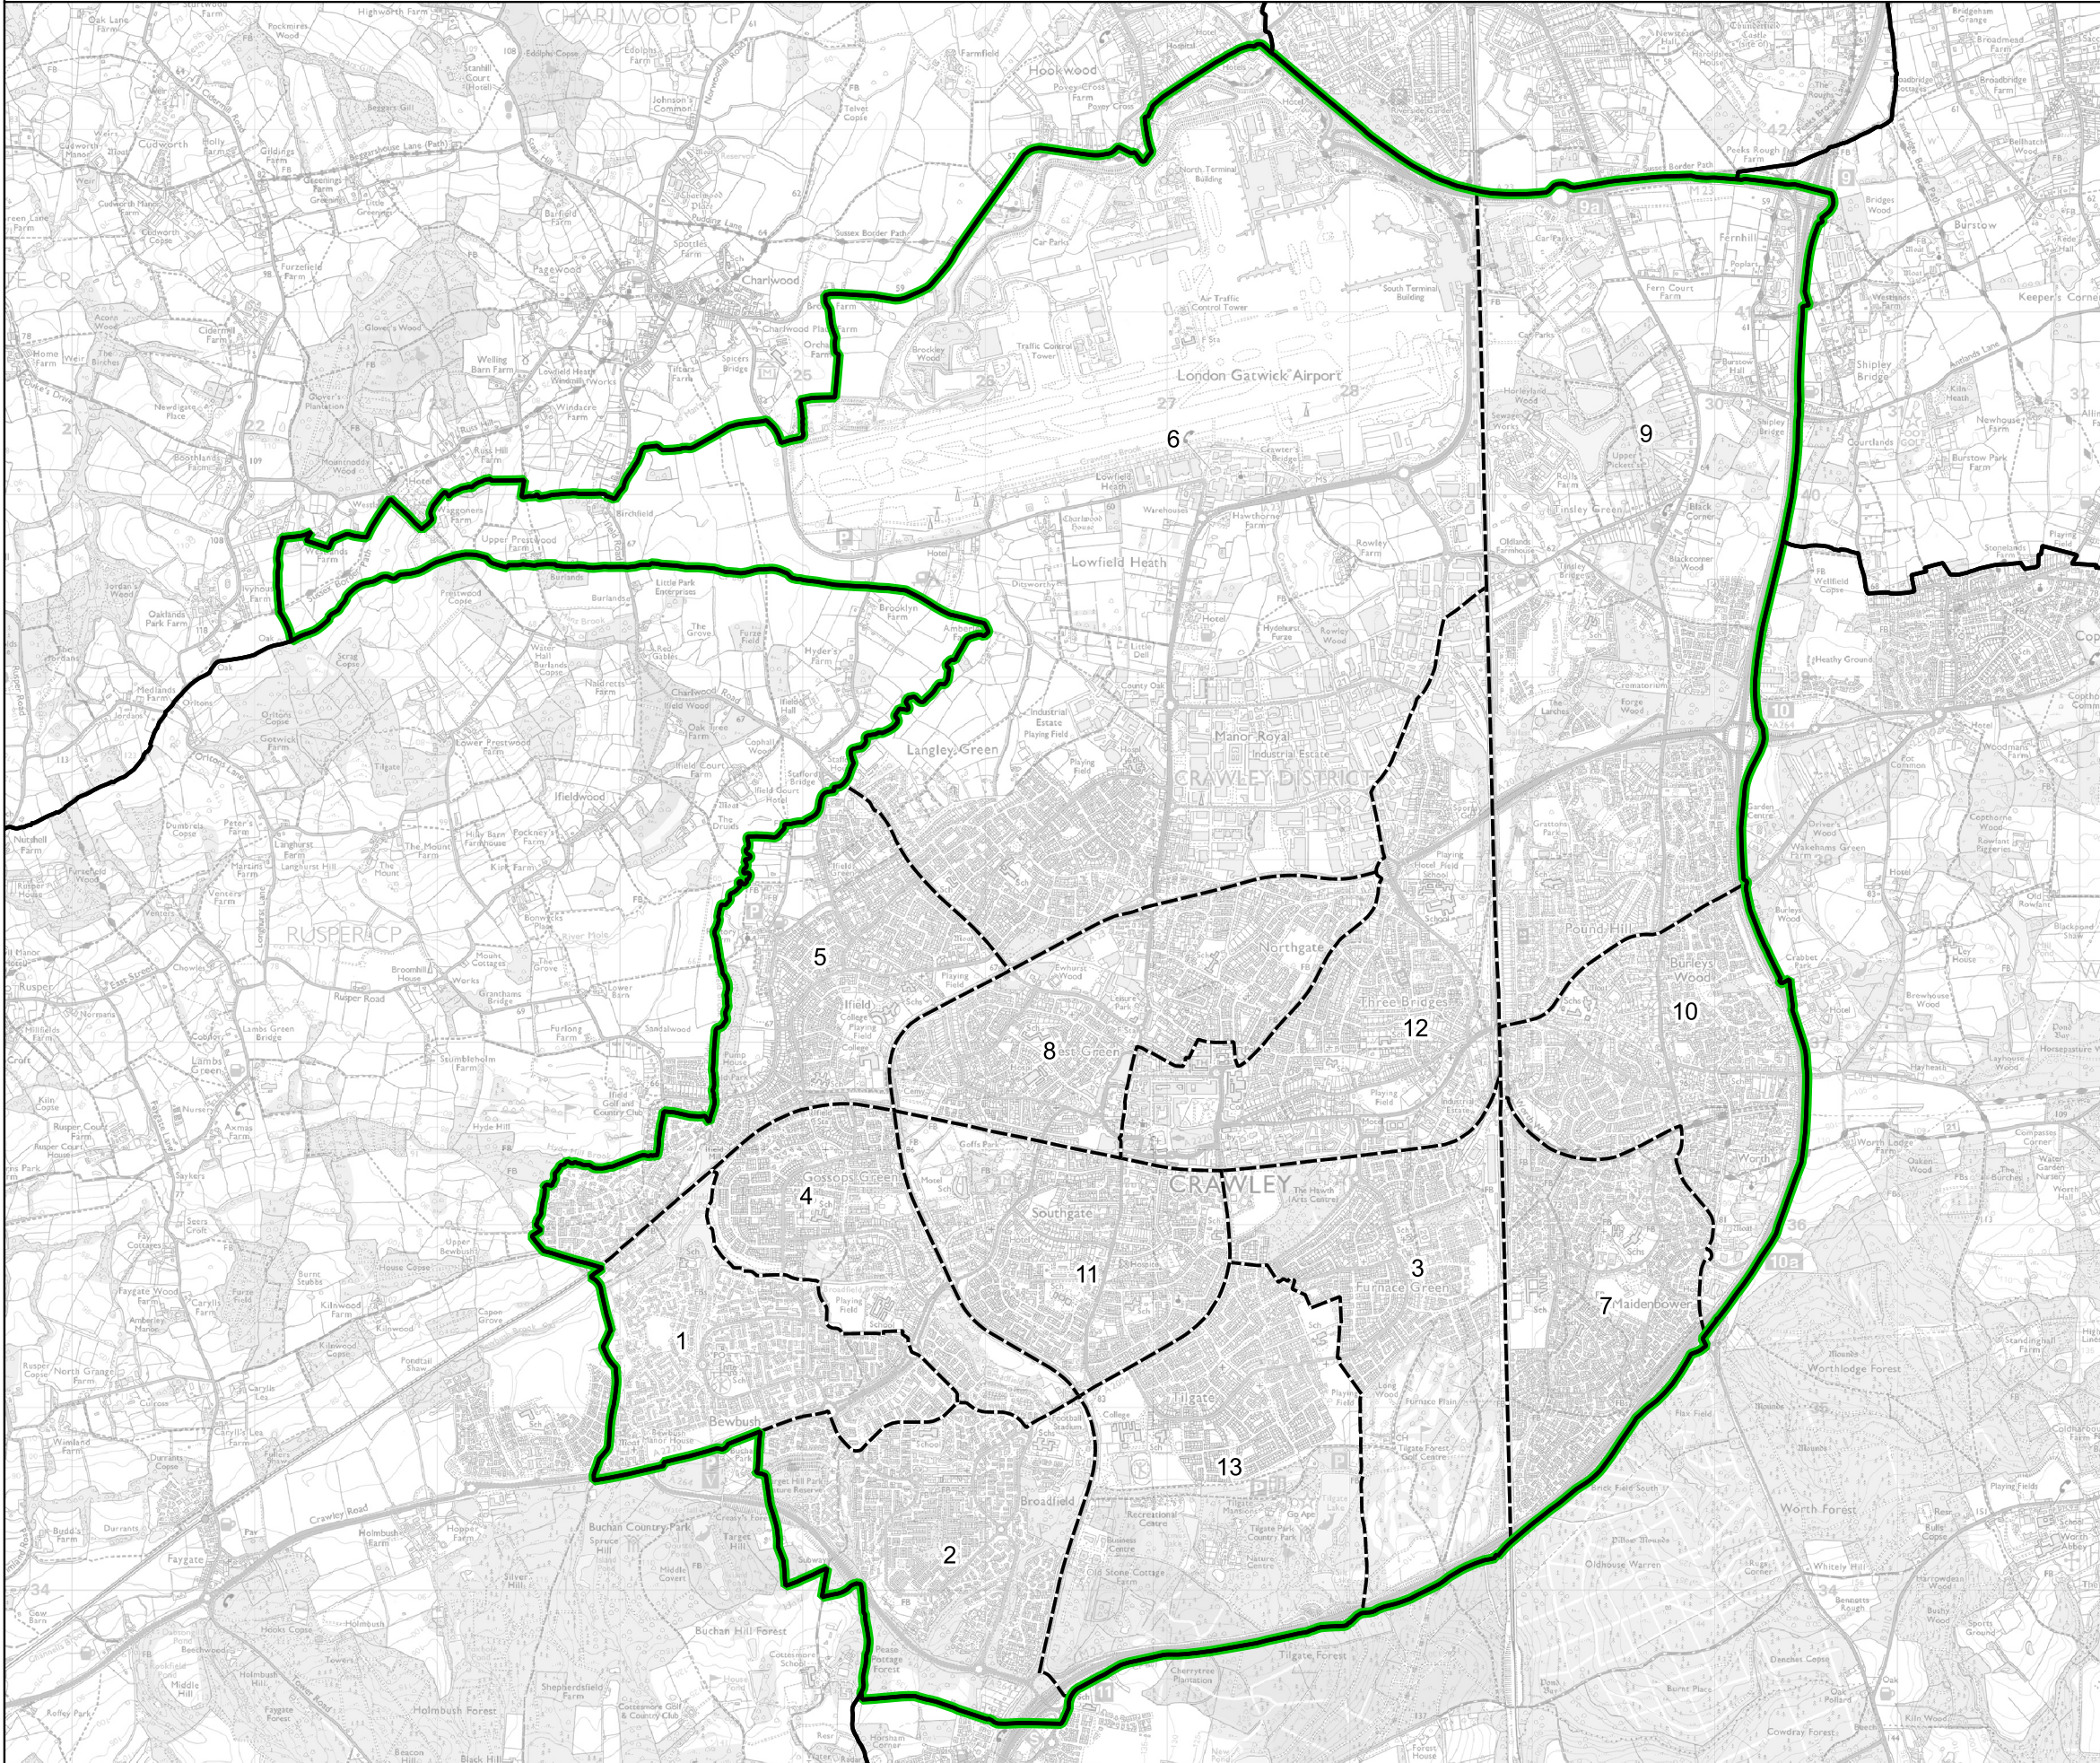

# Boundary Commission for England - Final Recommendations for the South East Region

## Crawley Borough Constituency - Electorate 74,446

- Wards:
- 1 Bewbush & North Broadfield
  - 2 Broadfield
  - 3 Furnace Green
  - 4 Gossops Green & North East Broadfield
  - 5 Ifield
  - 6 Langley Green & Tushmore
  - 7 Maidenbower
  - 8 Northgate & West Green
  - 9 Pound Hill North & Forge Wood
  - 10 Pound Hill South & Worth
  - 11 Southgate
  - 12 Three Bridges
  - 13 Tilgate

Constituency  
 Local Authorities  
 Wards

0 0.5 1 km

© Crown copyright and database rights 2023 OS 100018289. You are permitted to use this data solely to enable you to respond to, or interact with, the organisation that provided you with the data. You are not permitted to copy, sub-licence, distribute or sell any of this data to third parties in any form. Third party rights to enforce the terms of this licence shall be reserved to OS.