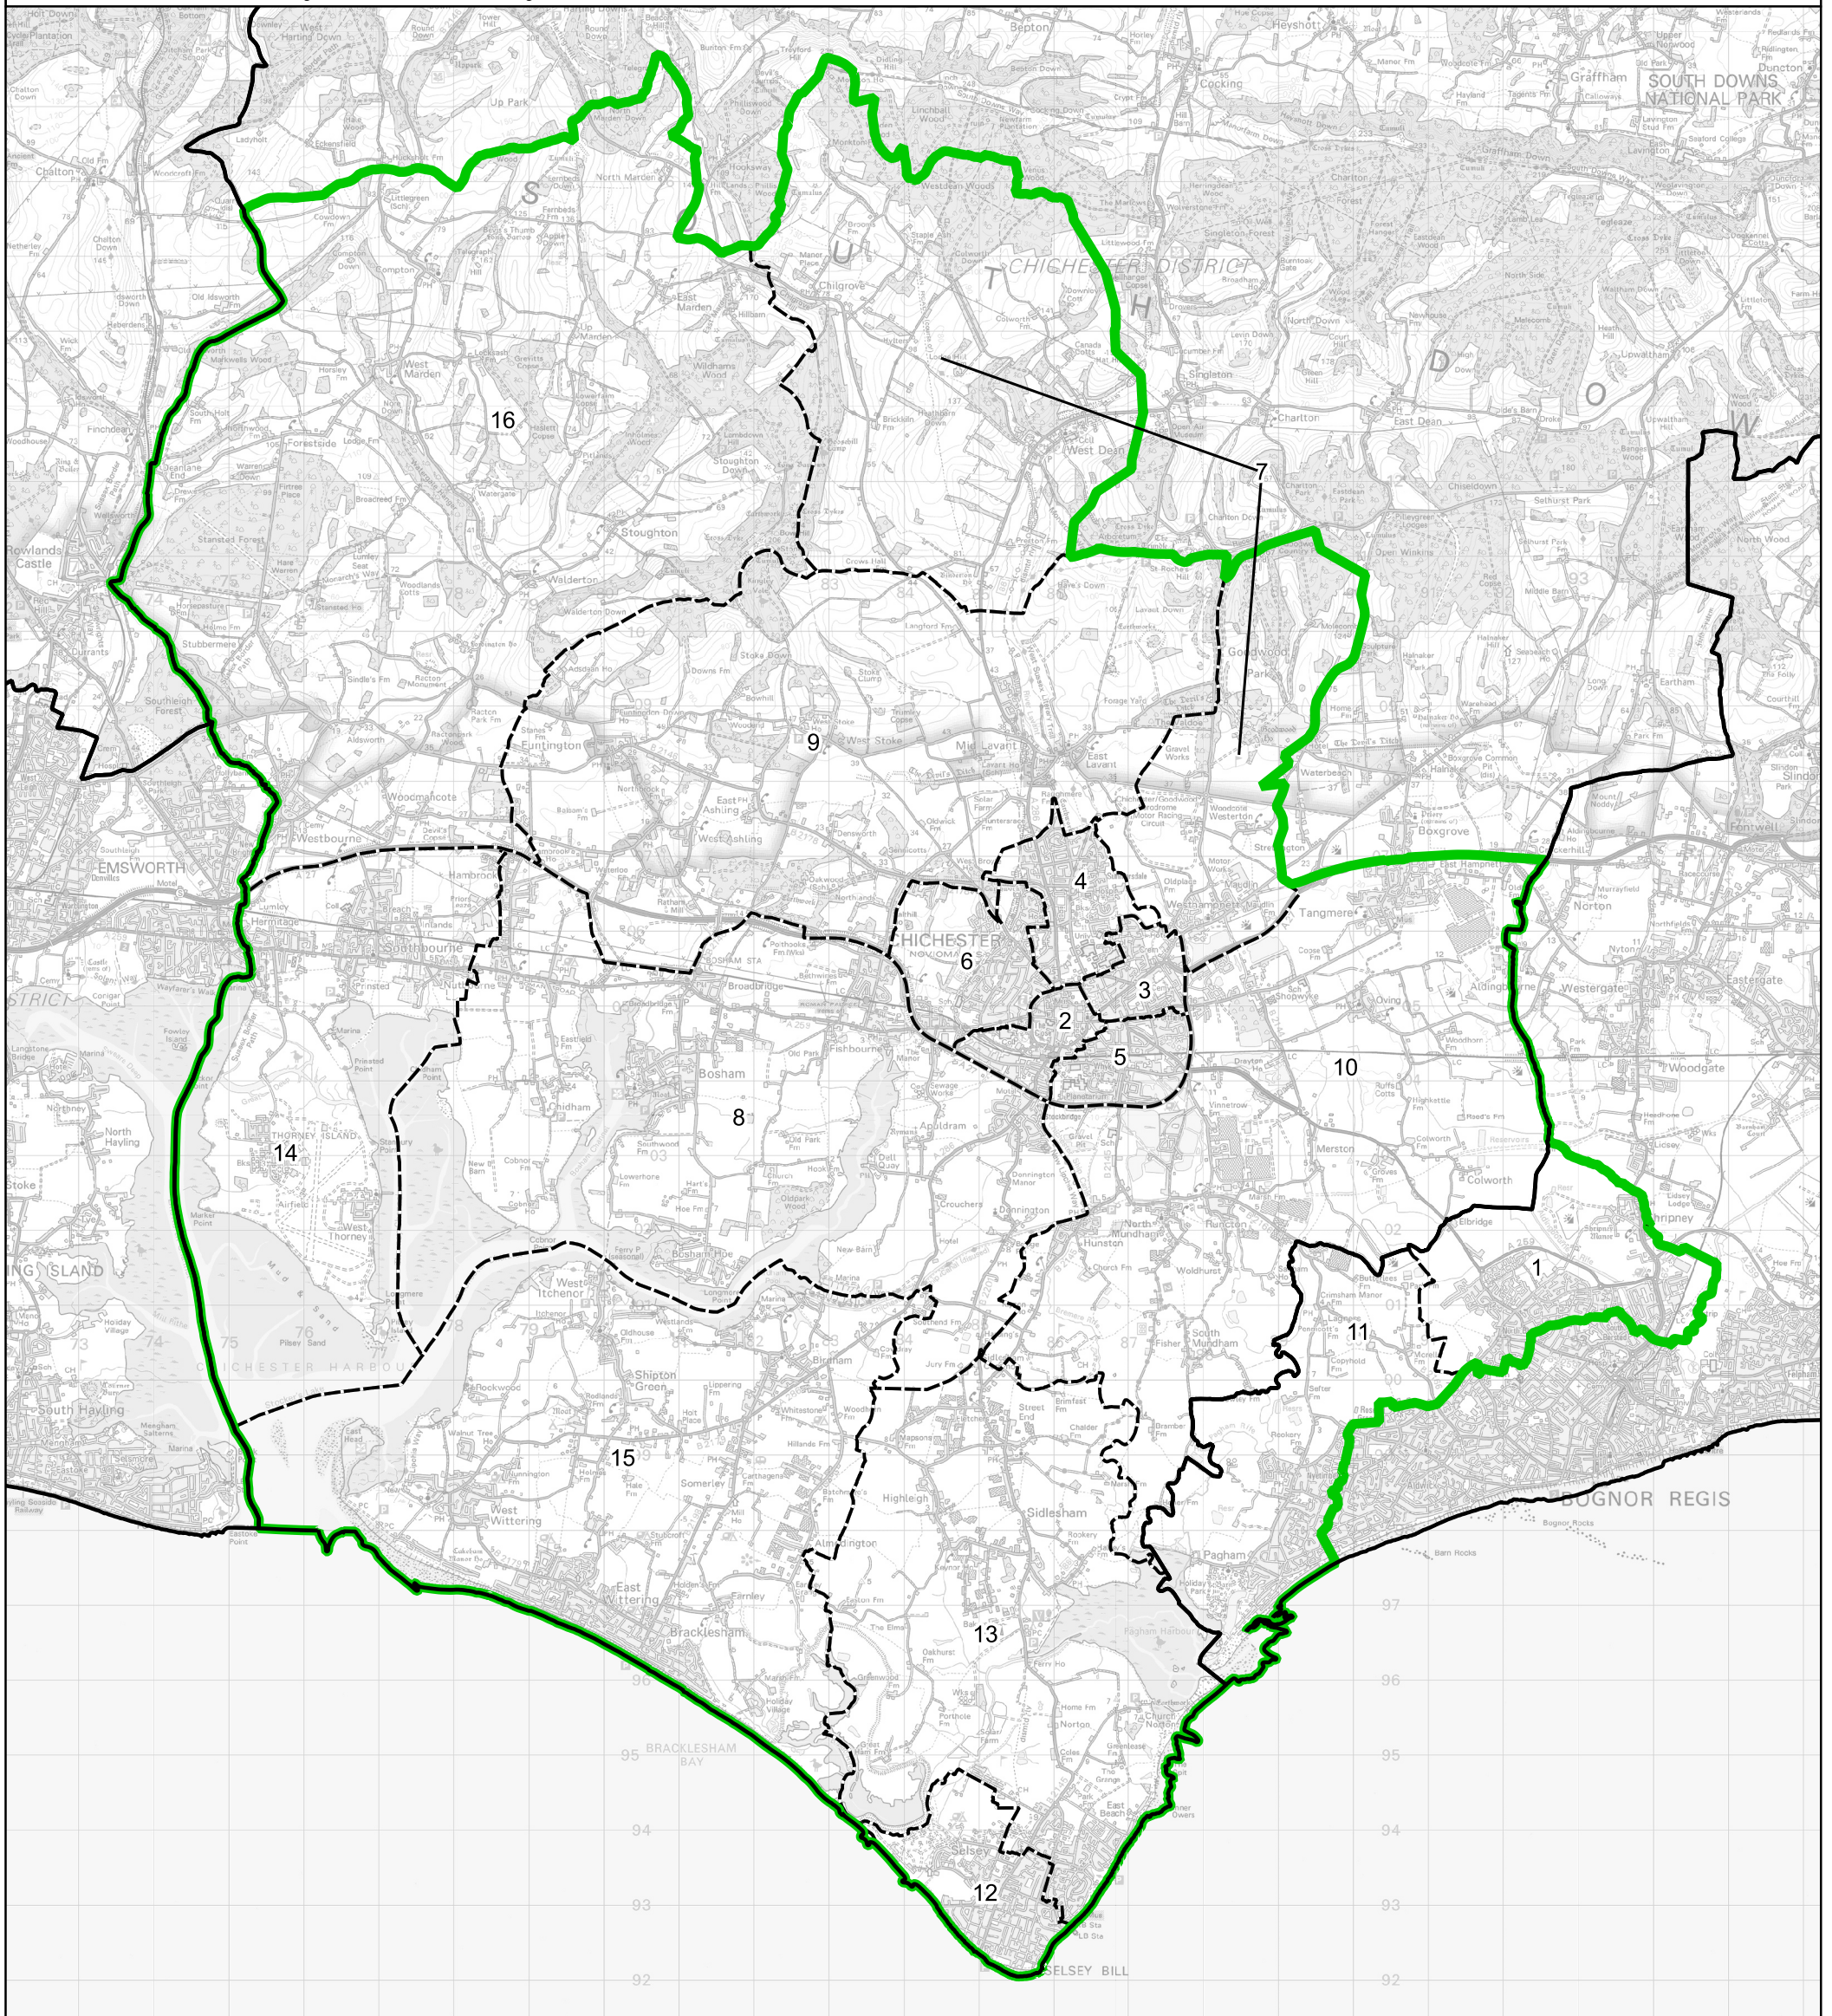

Boundary Commission for England - Final Recommendations for the South East Region
 Chichester County Constituency - Electorate 76,765

Wards:

- | | | |
|----------------------|--------------------------------|-------------------|
| 1 Bersted | 9 Lavant | 15 The Witterings |
| 2 Chichester Central | 10 North Mundham & Tangmere | 16 Westbourne |
| 3 Chichester East | 11 Pagham | |
| 4 Chichester North | 12 Selsey South | |
| 5 Chichester South | 13 Sidlesham with Selsey North | |
| 6 Chichester West | 14 Southbourne | |
| 7 Goodwood (Part) | | |
| 8 Harbour Villages | | |

- Constituency
- Local Authorities
- Wards

© Crown copyright and database rights 2023 OS 100018289. You are permitted to use this data solely to enable you to respond to, or interact with, the organisation that provided you with the data. You are not permitted to copy, sub-licence, distribute or sell any of this data to third parties in any form. Third party rights to enforce the terms of this licence shall be reserved to OS.

Chichester County Constituency