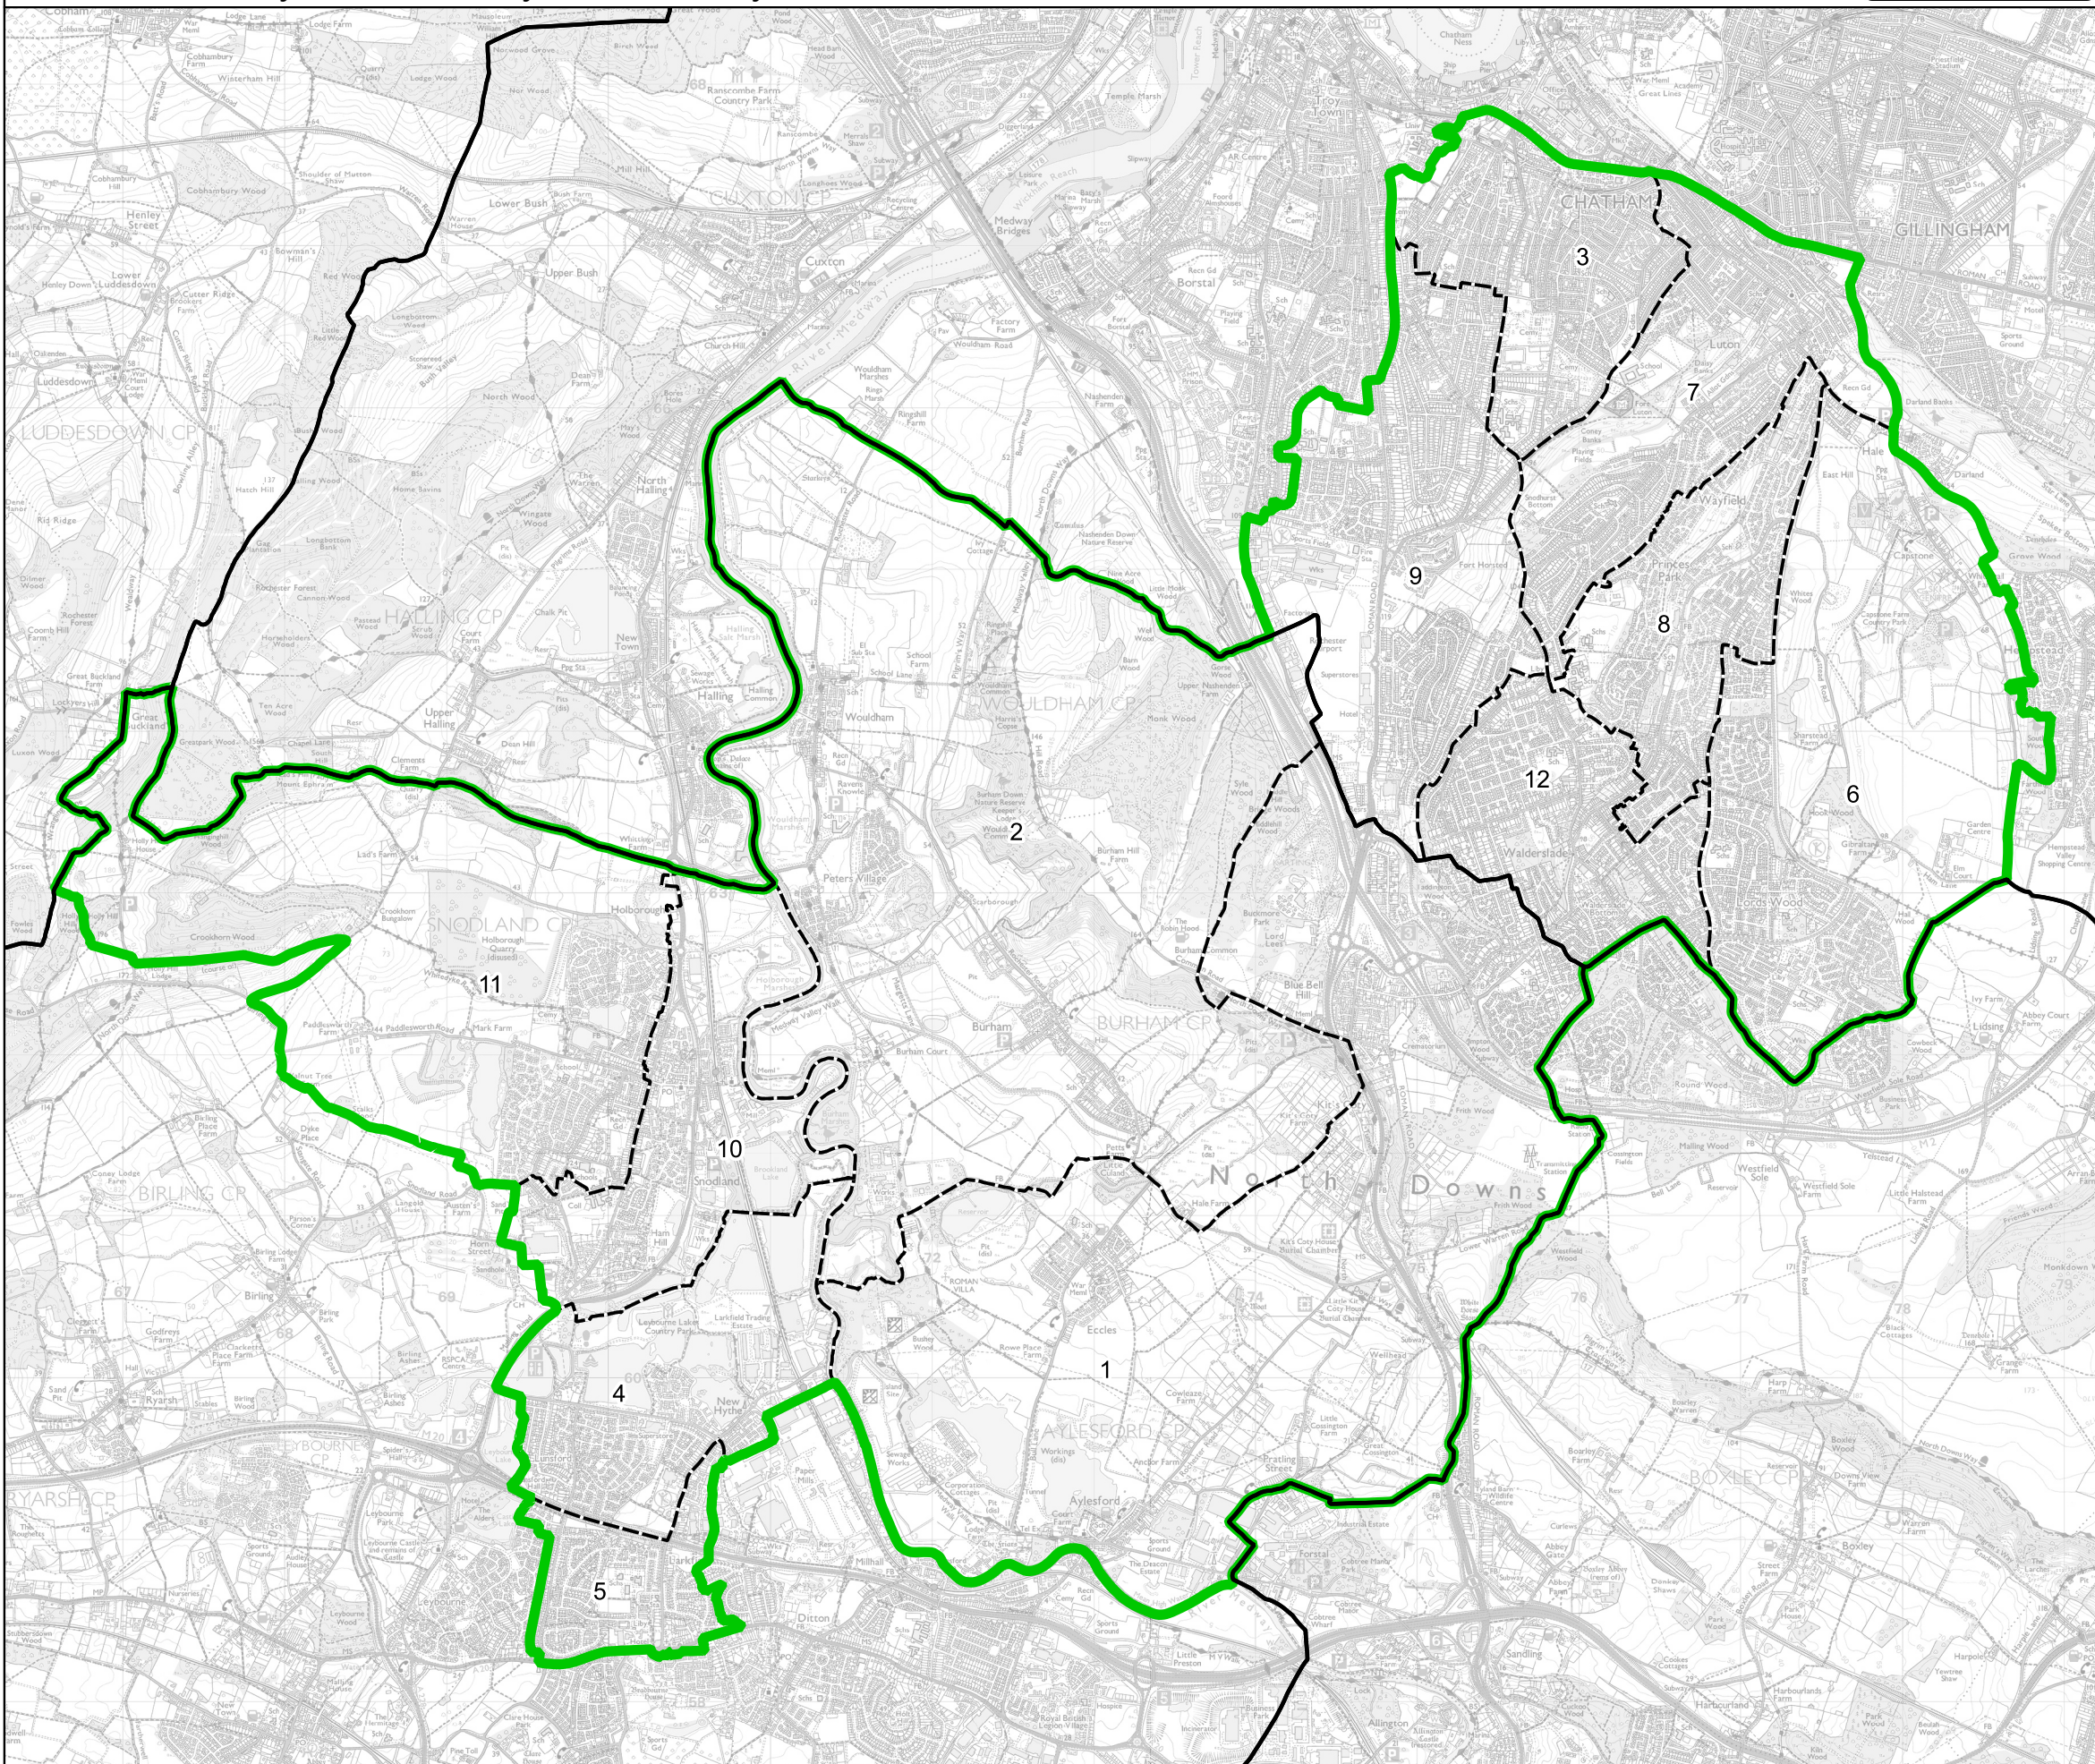

Boundary Commission for England - Final Recommendations for the South East Region

Chatham and Aylesford County Constituency - Electorate 74,840

- Wards:
- 1 Aylesford North and Walderslade
 - 2 Burham and Wouldham
 - 3 Chatham Central
 - 4 Larkfield North
 - 5 Larkfield South
 - 6 Lordswood and Capstone
 - 7 Luton and Wayfield
 - 8 Princes Park
 - 9 Rochester South and Horsted
 - 10 Snodland East and Ham Hill
 - 11 Snodland West and Holborough Lakes
 - 12 Walderslade

 Constituency

 Local Authorities

 Wards

0 0.6 1.2 km

© Crown copyright and database rights 2023 OS 100018289. You are permitted to use this data solely to enable you to respond to, or interact with, the organisation that provided you with the data. You are not permitted to copy, sub-licence, distribute or sell any of this data to third parties in any form. Third party rights to enforce the terms of this licence shall be reserved to OS.

Chatham and Aylesford County Constituency