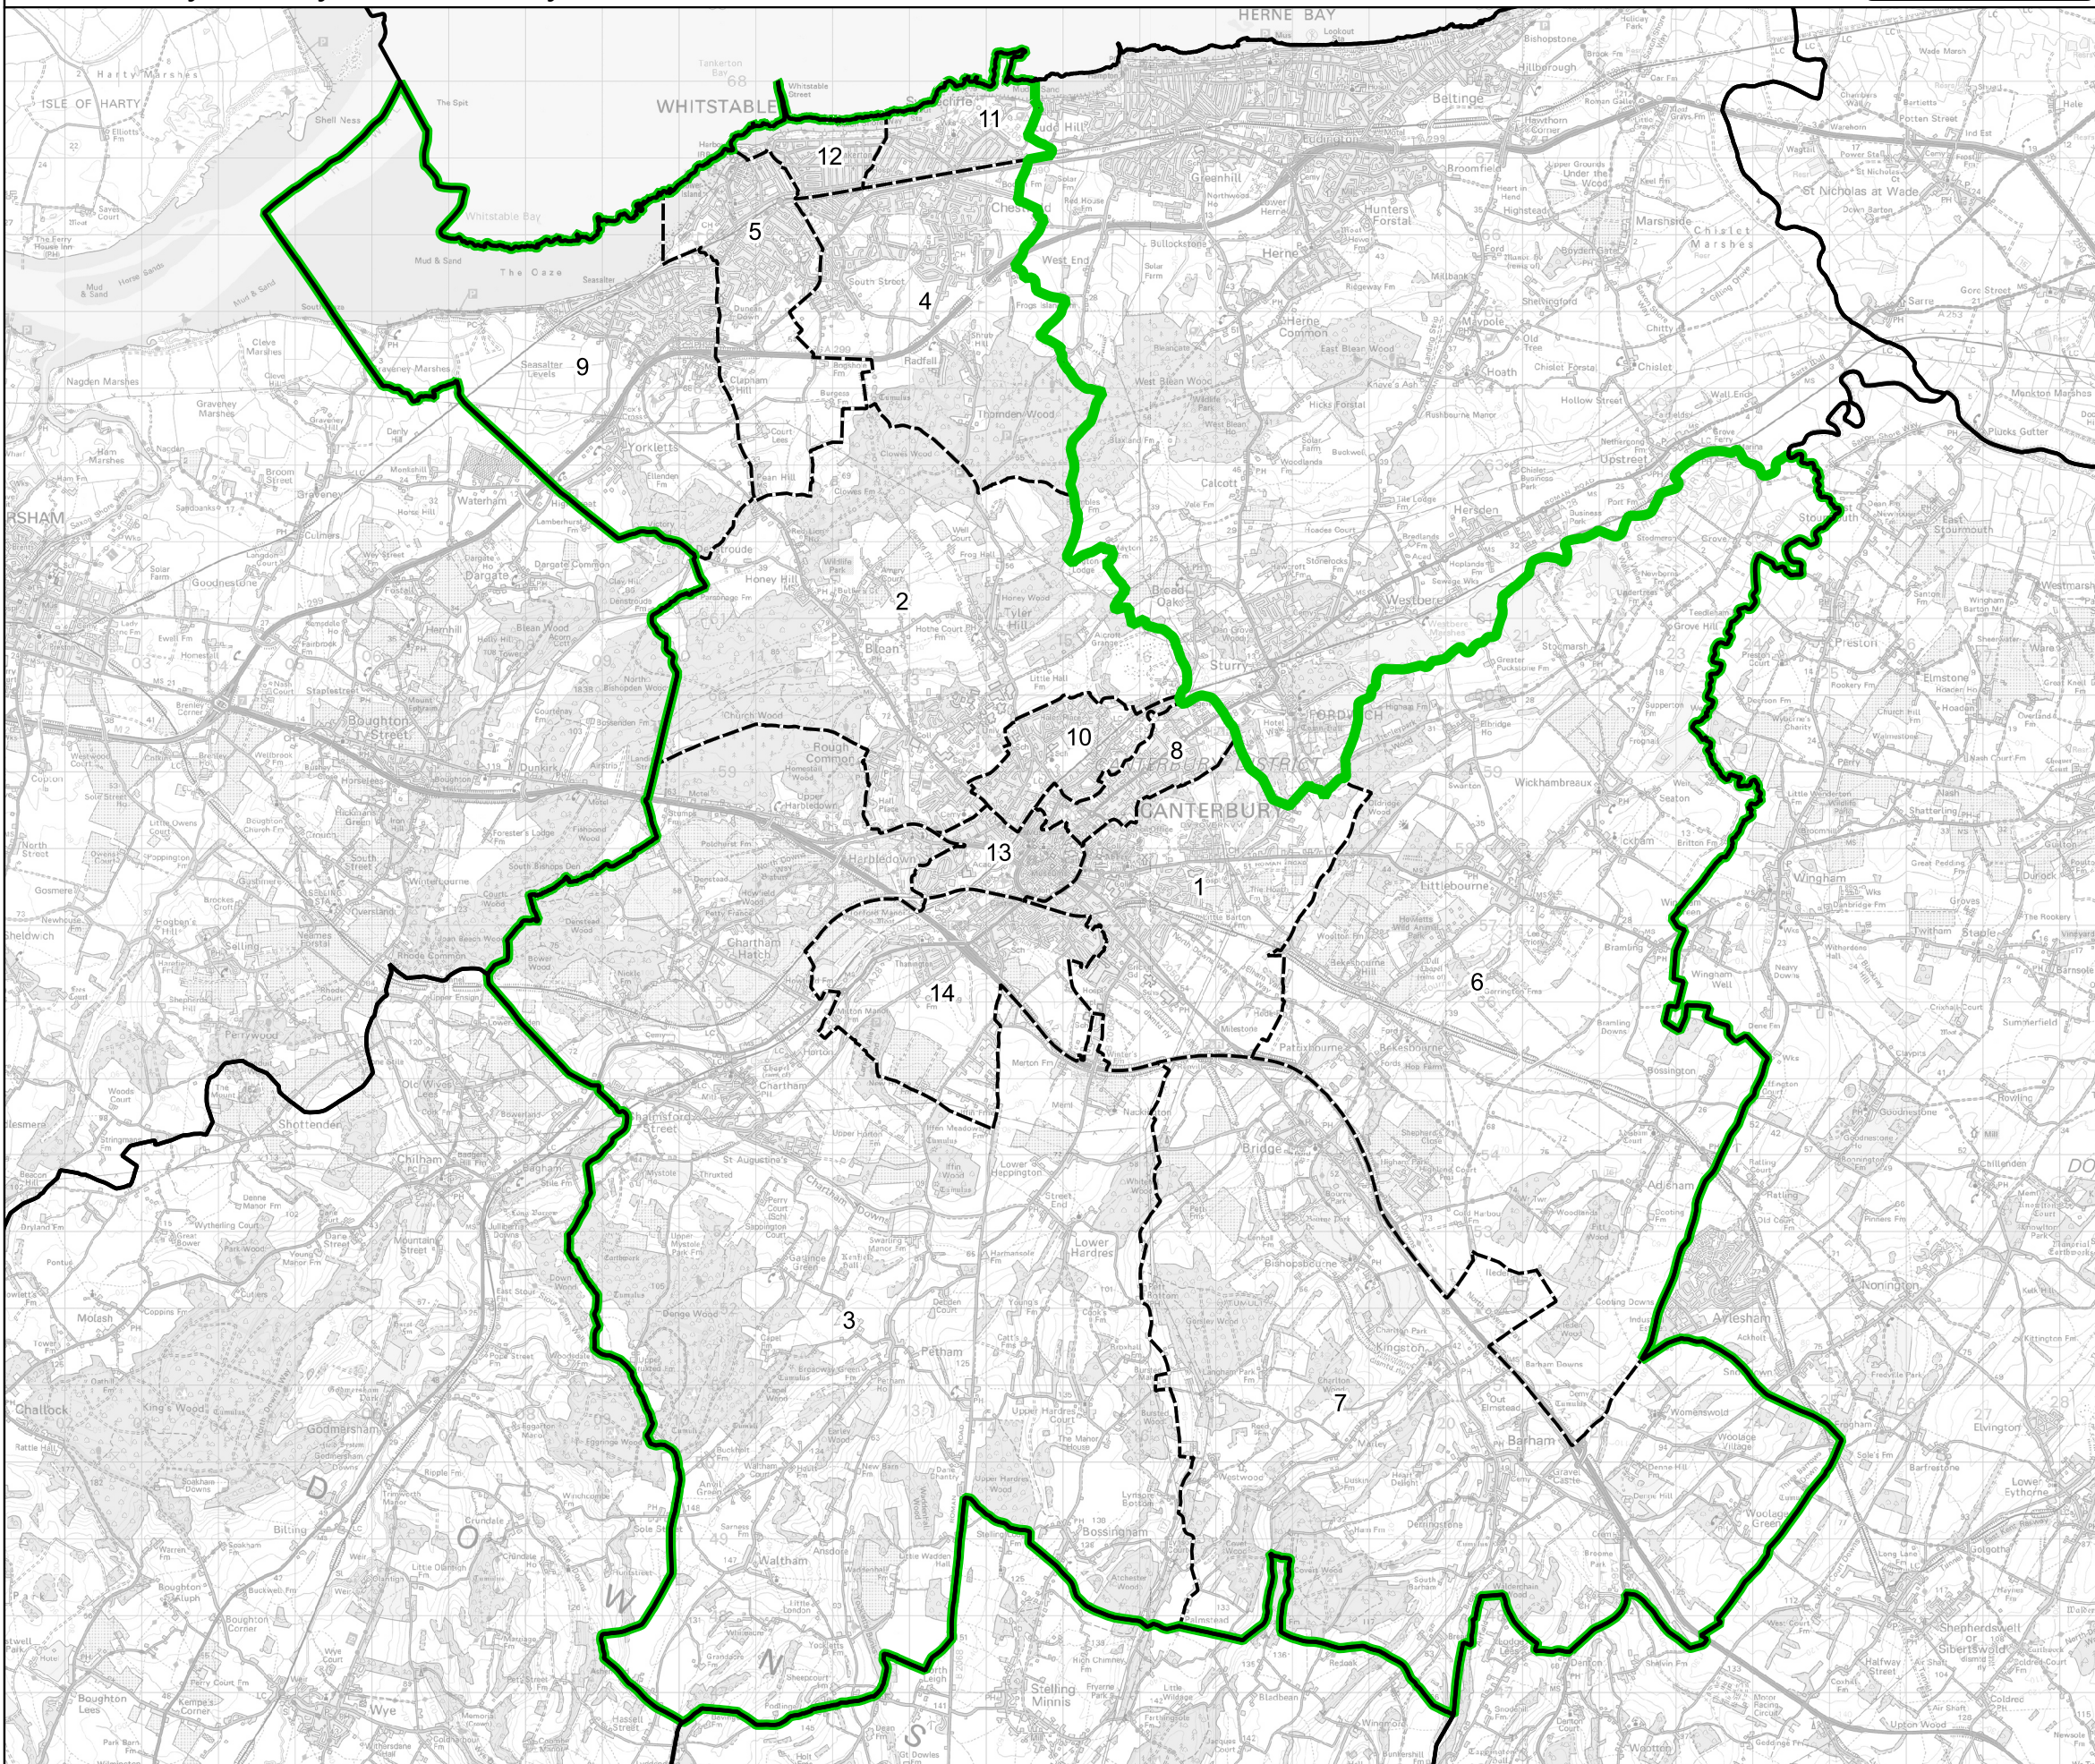

# Boundary Commission for England - Final Recommendations for the South East Region

## Canterbury County Constituency - Electorate 75,499

- Wards:
- 1 Barton
  - 2 Blean Forest
  - 3 Chartham & Stone Street
  - 4 Chestfield
  - 5 Gorrell
  - 6 Little Stour & Adisham
  - 7 Nailbourne
  - 8 Northgate
  - 9 Seasalter
  - 10 St. Stephens
  - 11 Swalecliffe
  - 12 Tankerton
  - 13 Westgate
  - 14 Wincheap

Canterbury County Constituency