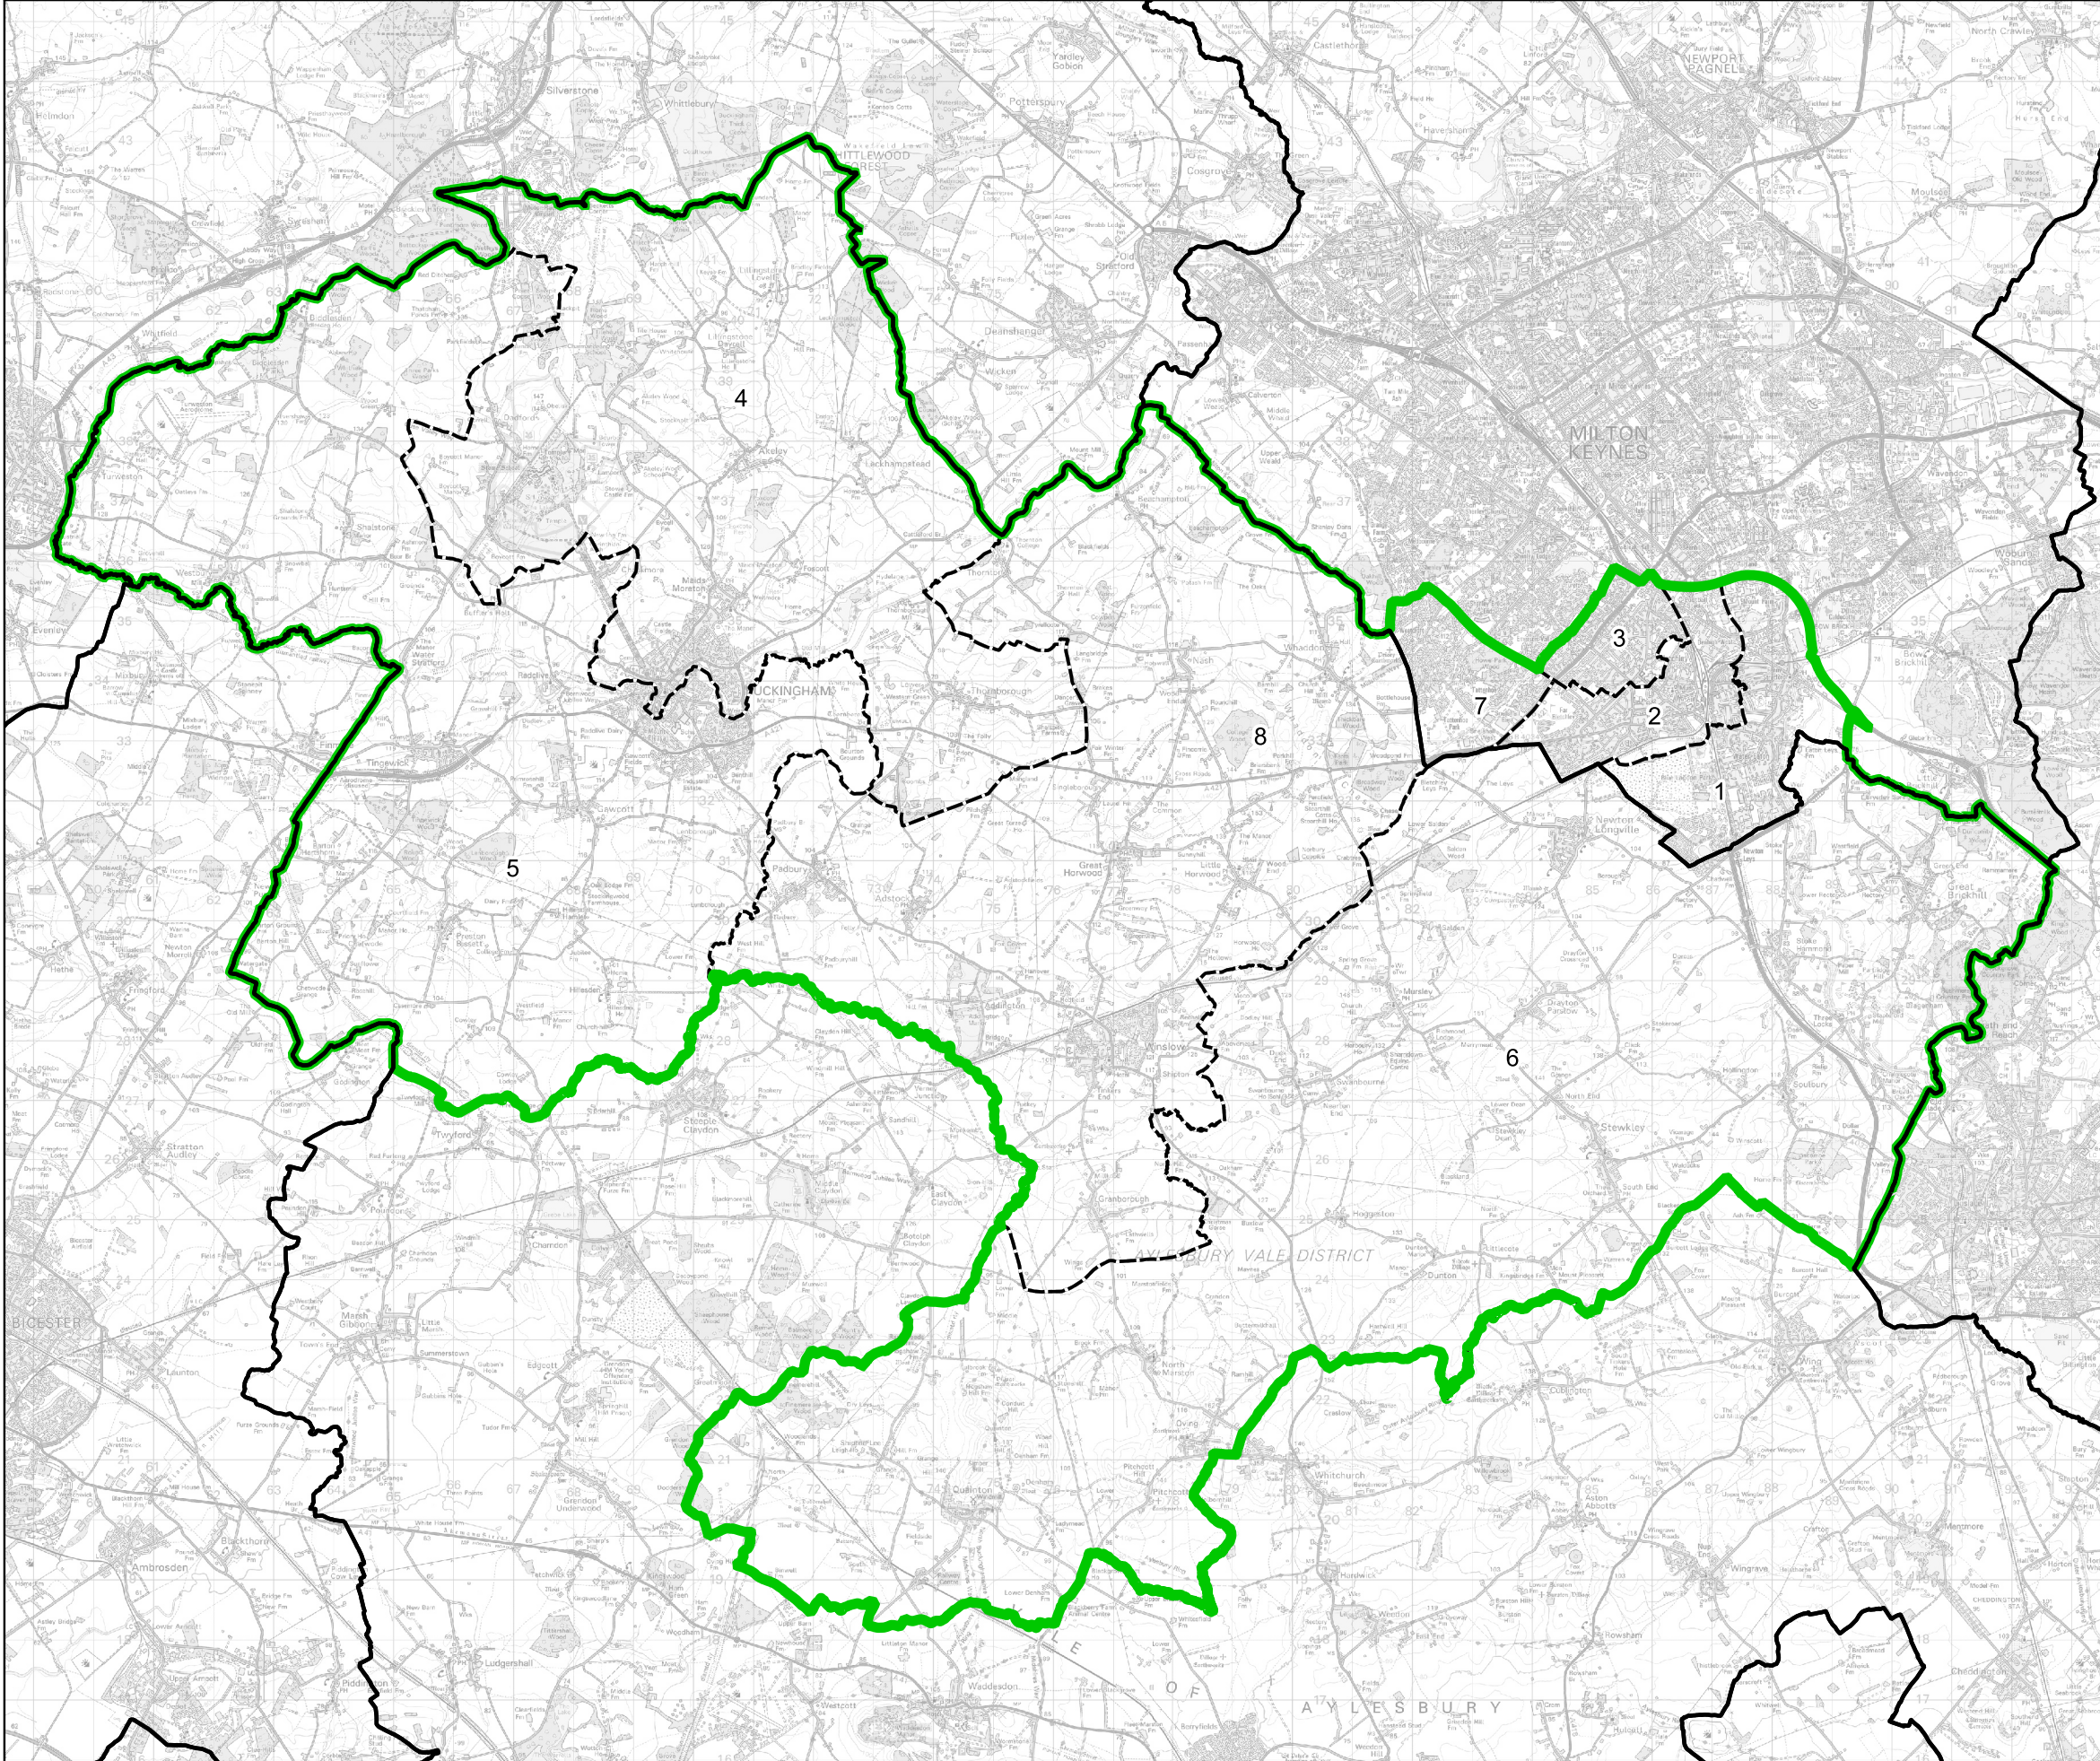

Boundary Commission for England - Final Recommendations for the South East Region

Buckingham and Bletchley County Constituency - Electorate 73,644

Wards:

- 1 Bletchley East
- 2 Bletchley Park
- 3 Bletchley West
- 4 Buckingham East
- 5 Buckingham West
- 6 Great Brickhill
- 7 Tattenhoe
- 8 Winslow

- Constituency
- Local Authorities
- Wards

© Crown copyright and database rights 2023 OS 100018289. You are permitted to use this data solely to enable you to respond to, or interact with, the organisation that provided you with the data. You are not permitted to copy, sub-licence, distribute or sell any of this data to third parties in any form. Third party rights to enforce the terms of this licence shall be reserved to OS.

Buckingham and Bletchley County Constituency