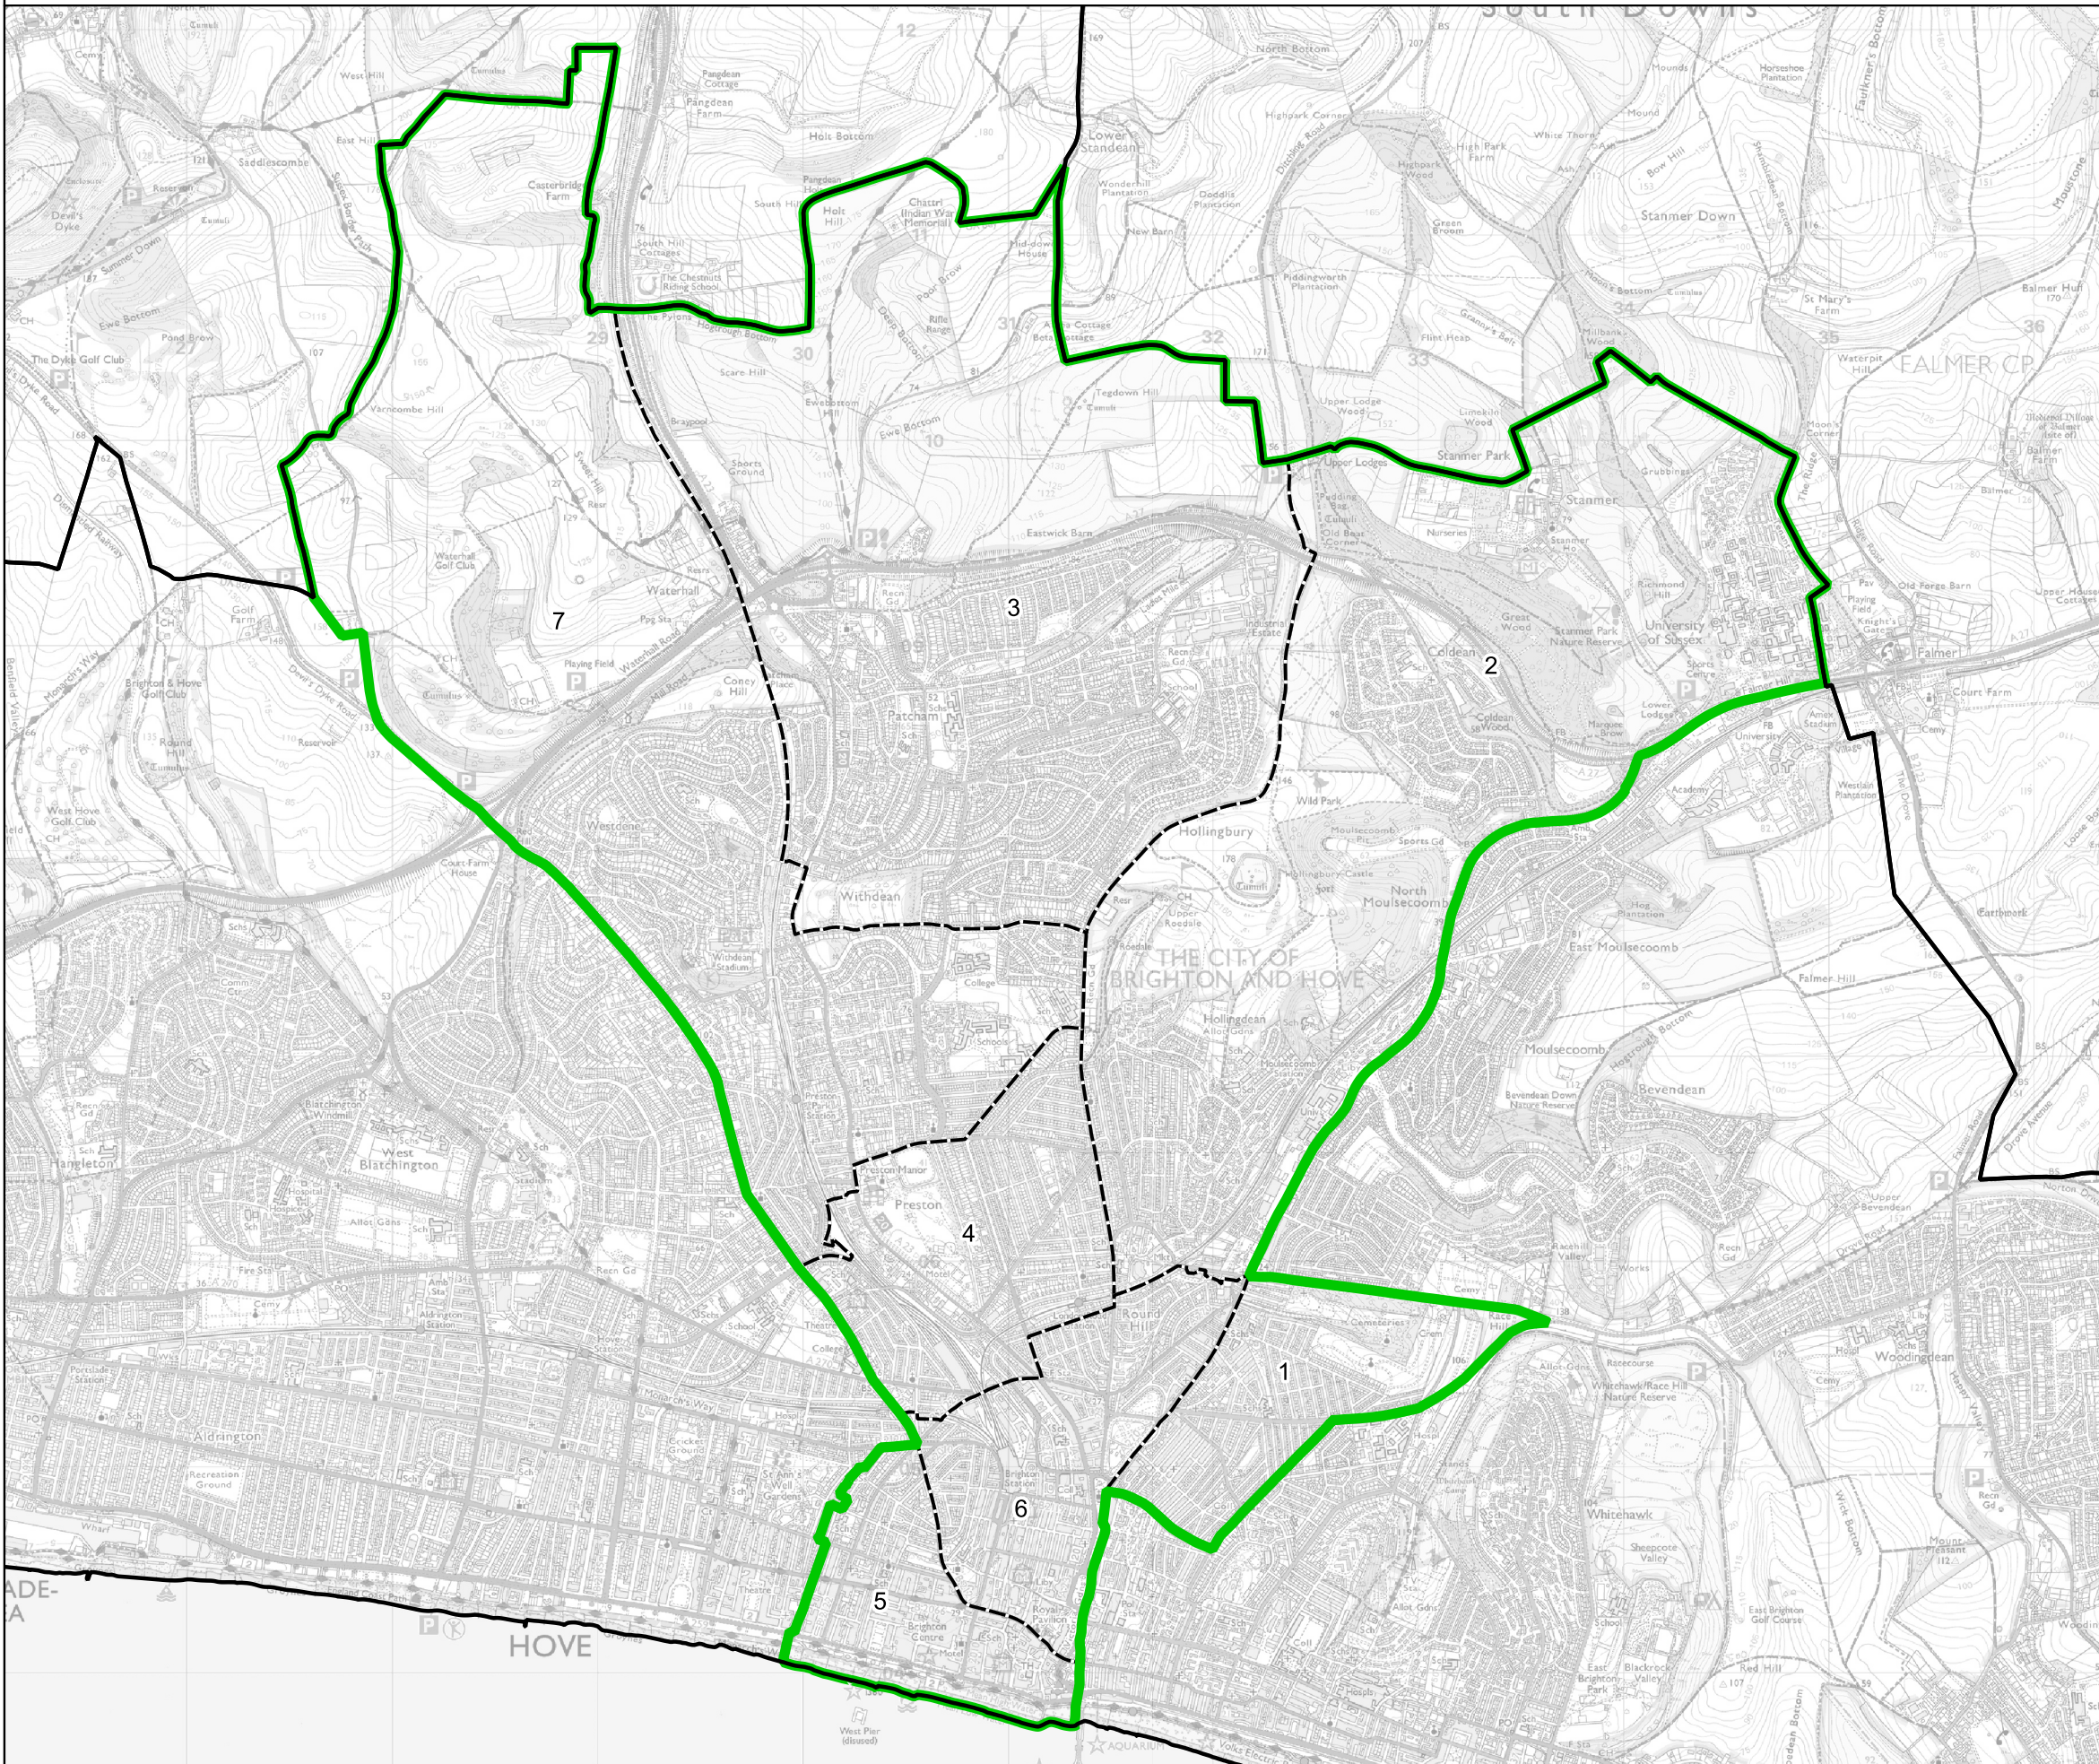

Boundary Commission for England - Final Recommendations for the South East Region

Brighton Pavilion Borough Constituency - Electorate 75,722

Wards:

- 1 Hanover and Elm Grove (Part)
- 2 Hollingdean and Stanmer
- 3 Patcham
- 4 Preston Park
- 5 Regency
- 6 St. Peter's and North Laine
- 7 Withdean

- Constituency
- Local Authorities
- Wards

0 0.4 0.8 km

© Crown copyright and database rights 2023 OS 100018289. You are permitted to use this data solely to enable you to respond to, or interact with, the organisation that provided you with the data. You are not permitted to copy, sub-licence, distribute or sell any of this data to third parties in any form. Third party rights to enforce the terms of this licence shall be reserved to OS.