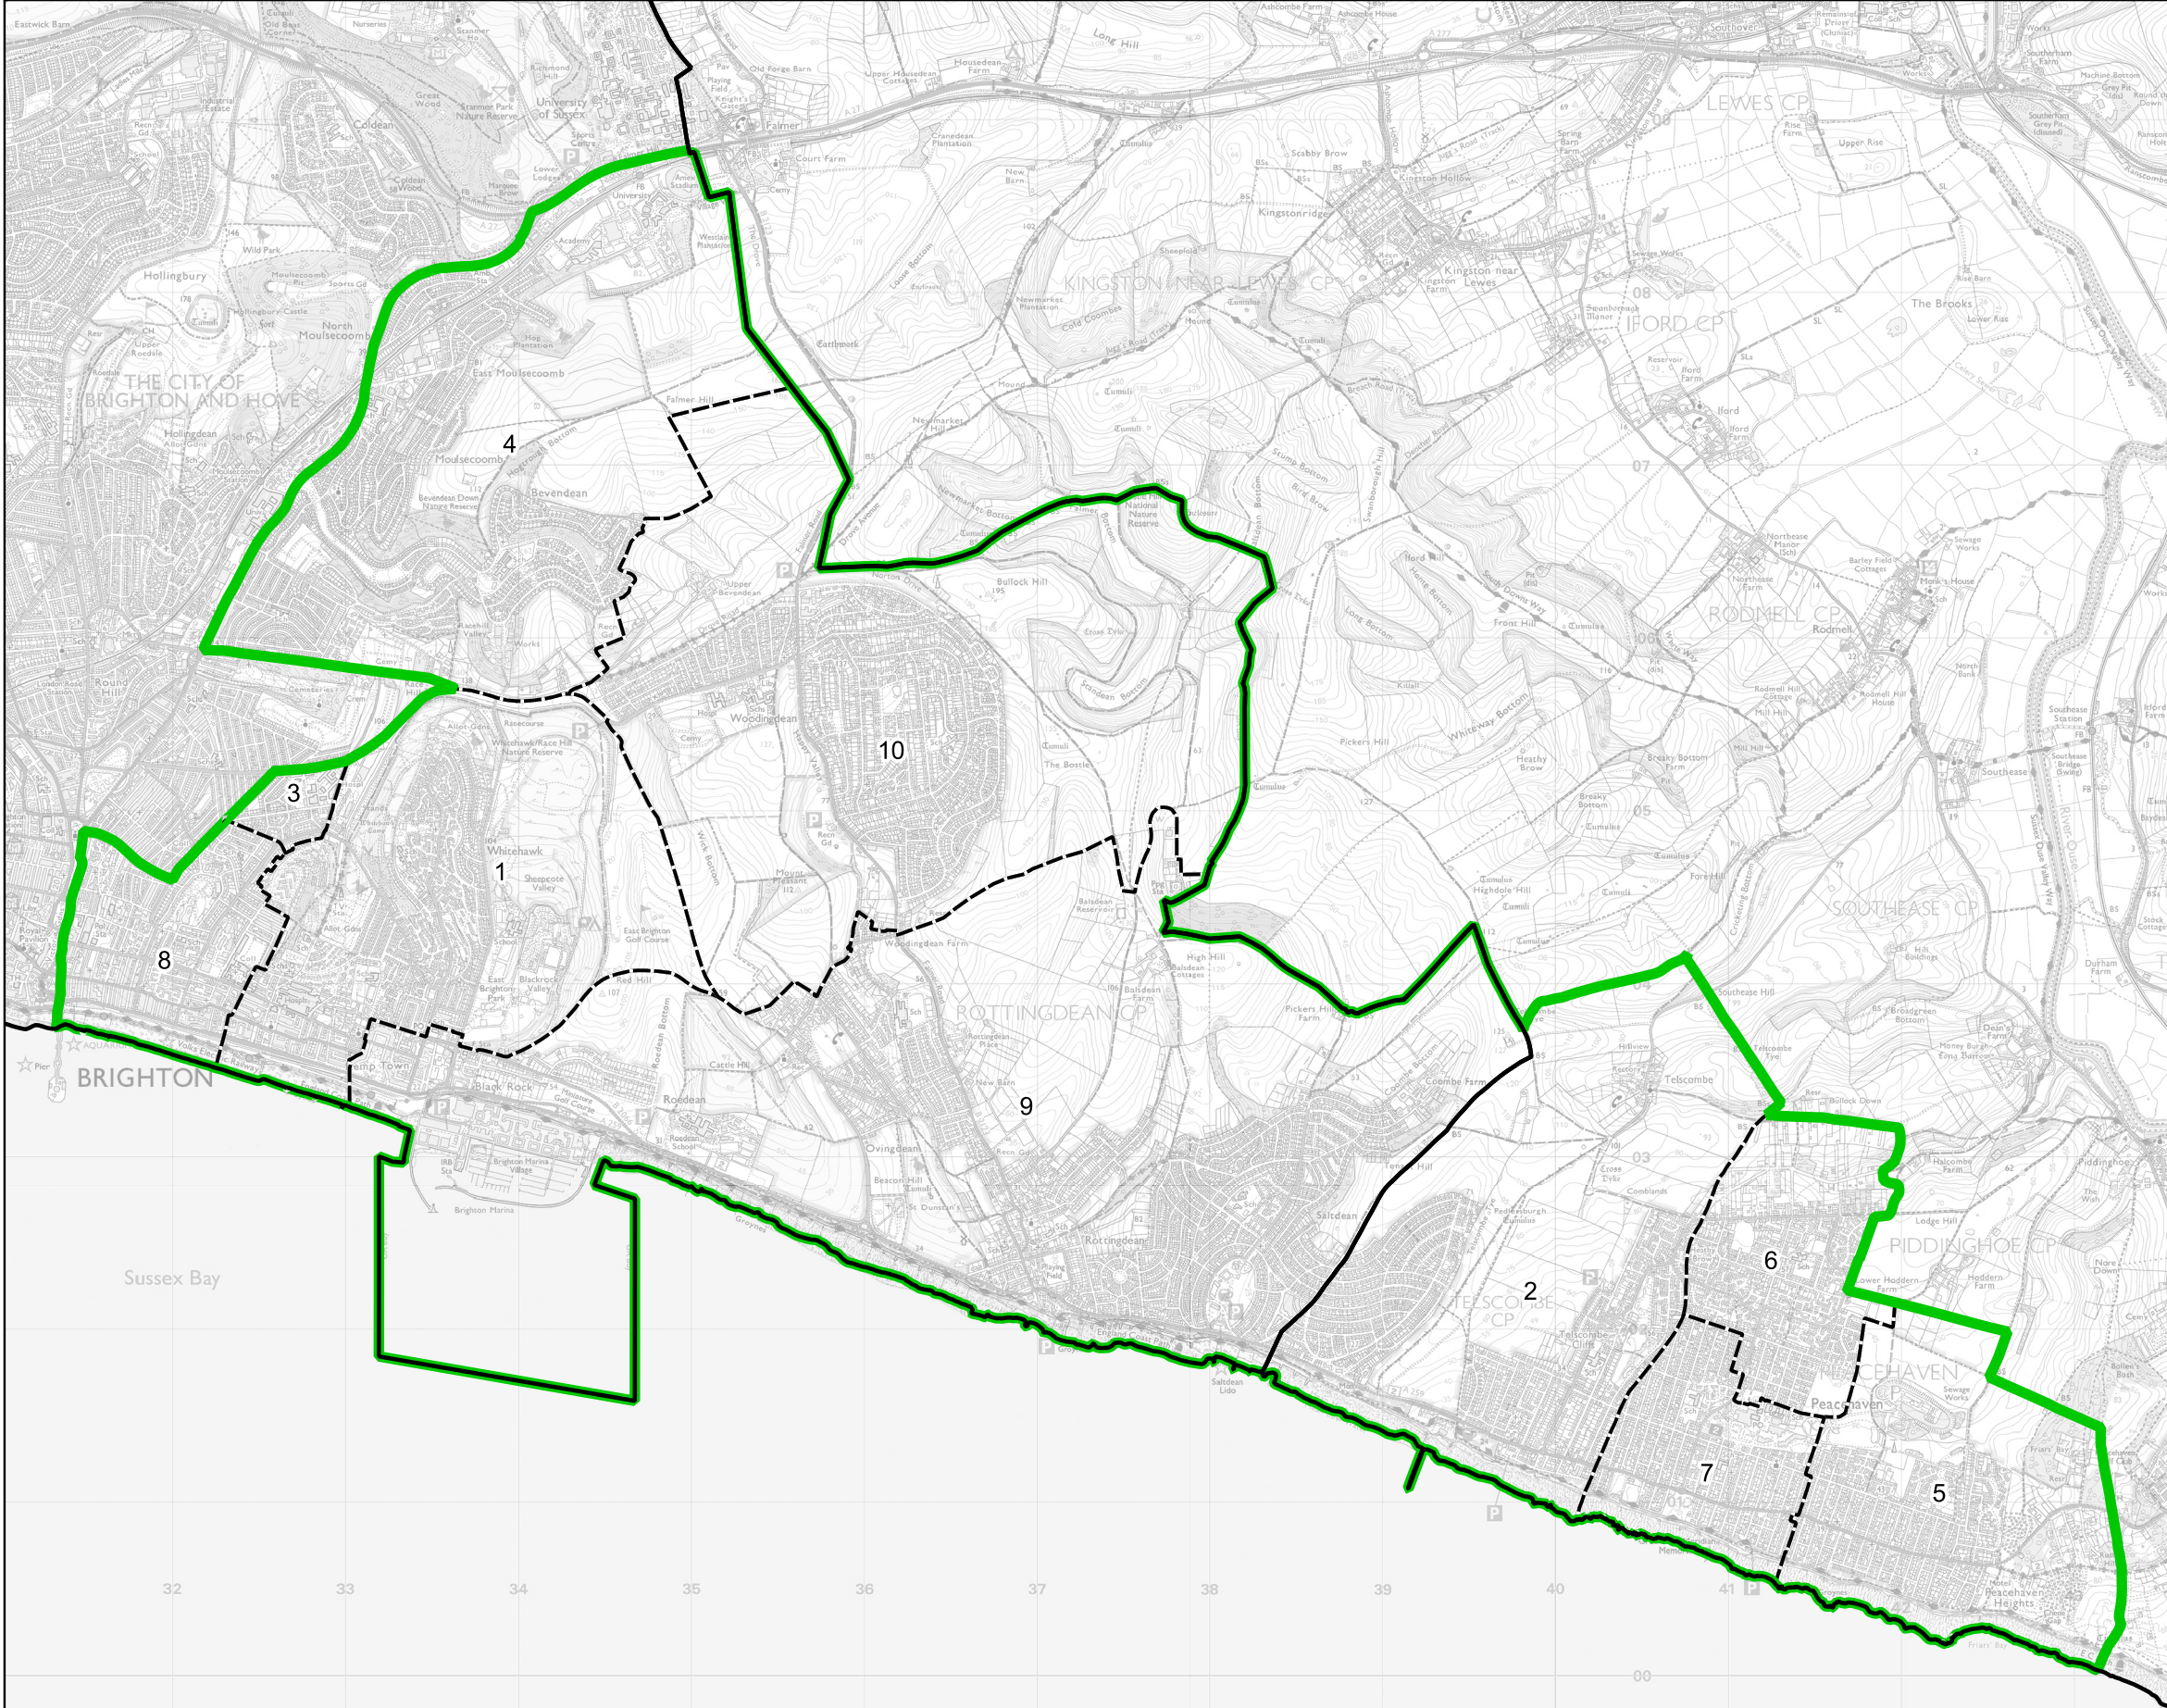

Boundary Commission for England - Final Recommendations for the South East Region

Brighton Kempton and Peacehaven Borough Constituency - Electorate 69,865

Wards:

- 1 East Brighton
- 2 East Saltdean & Telscombe Cliffs
- 3 Hanover and Elm Grove (Part)
- 4 Moulsecomb and Bevendean
- 5 Peacehaven East
- 6 Peacehaven North
- 7 Peacehaven West
- 8 Queen's Park
- 9 Rottingdean Coastal
- 10 Woodingdean

- Constituency
- Local Authorities
- Wards

© Crown copyright and database rights 2023 OS 100018289. You are permitted to use this data solely to enable you to respond to, or interact with, the organisation that provided you with the data. You are not permitted to copy, sub-licence, distribute or sell any of this data to third parties in any form. Third party rights to enforce the terms of this licence shall be reserved to OS.