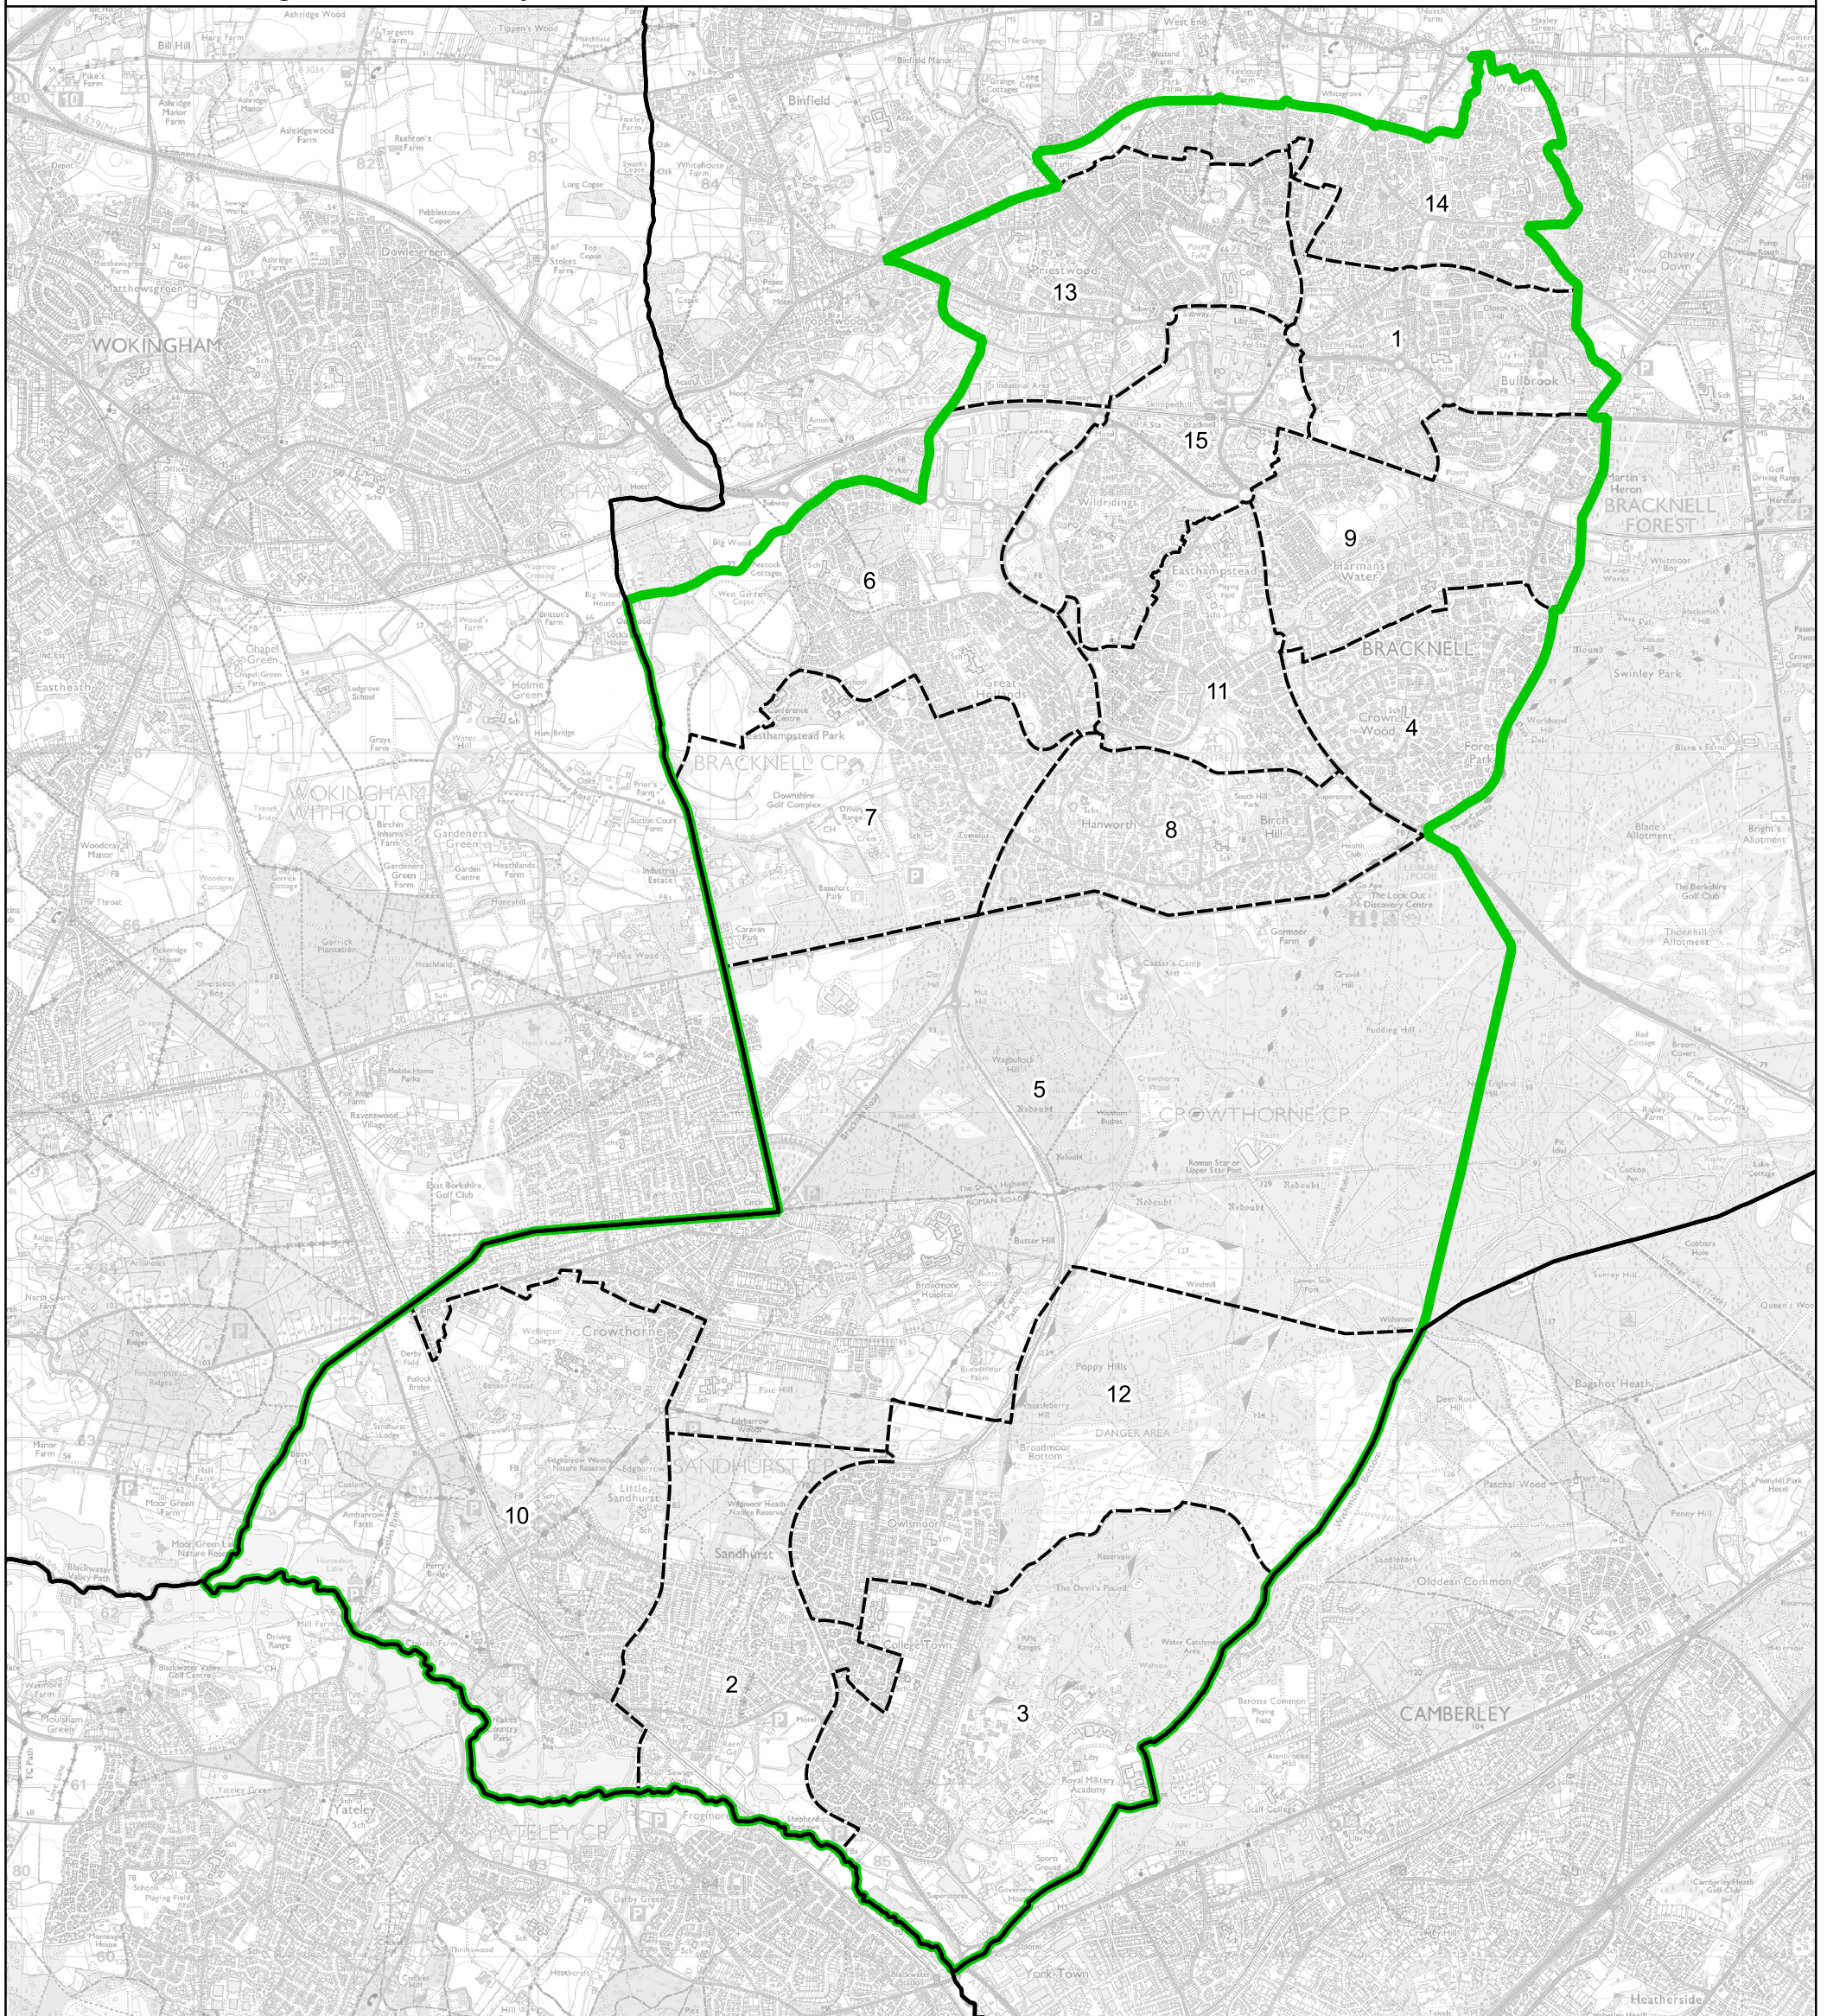

Boundary Commission for England - Final Recommendations for the South East Region  
 Bracknell Borough Constituency - Electorate 70,247

Wards:

- |                        |                                    |
|------------------------|------------------------------------|
| 1 Bullbrook            | 9 Harmans Water                    |
| 2 Central Sandhurst    | 10 Little Sandhurst and Wellington |
| 3 College Town         | 11 Old Bracknell                   |
| 4 Crown Wood           | 12 Owlsmoor                        |
| 5 Crowthorne           | 13 Priestwood and Garth            |
| 6 Great Hollands North | 14 Warfield Harvest Ride           |
| 7 Great Hollands South | 15 Wildridings and Central         |
| 8 Hanworth             |                                    |

- Constituency
- Local Authorities
- Wards

© Crown copyright and database rights 2023 OS 100018289. You are permitted to use this data solely to enable you to respond to, or interact with, the organisation that provided you with the data. You are not permitted to copy, sub-licence, distribute or sell any of this data to third parties in any form. Third party rights to enforce the terms of this licence shall be reserved to OS.

# Bracknell Borough Constituency