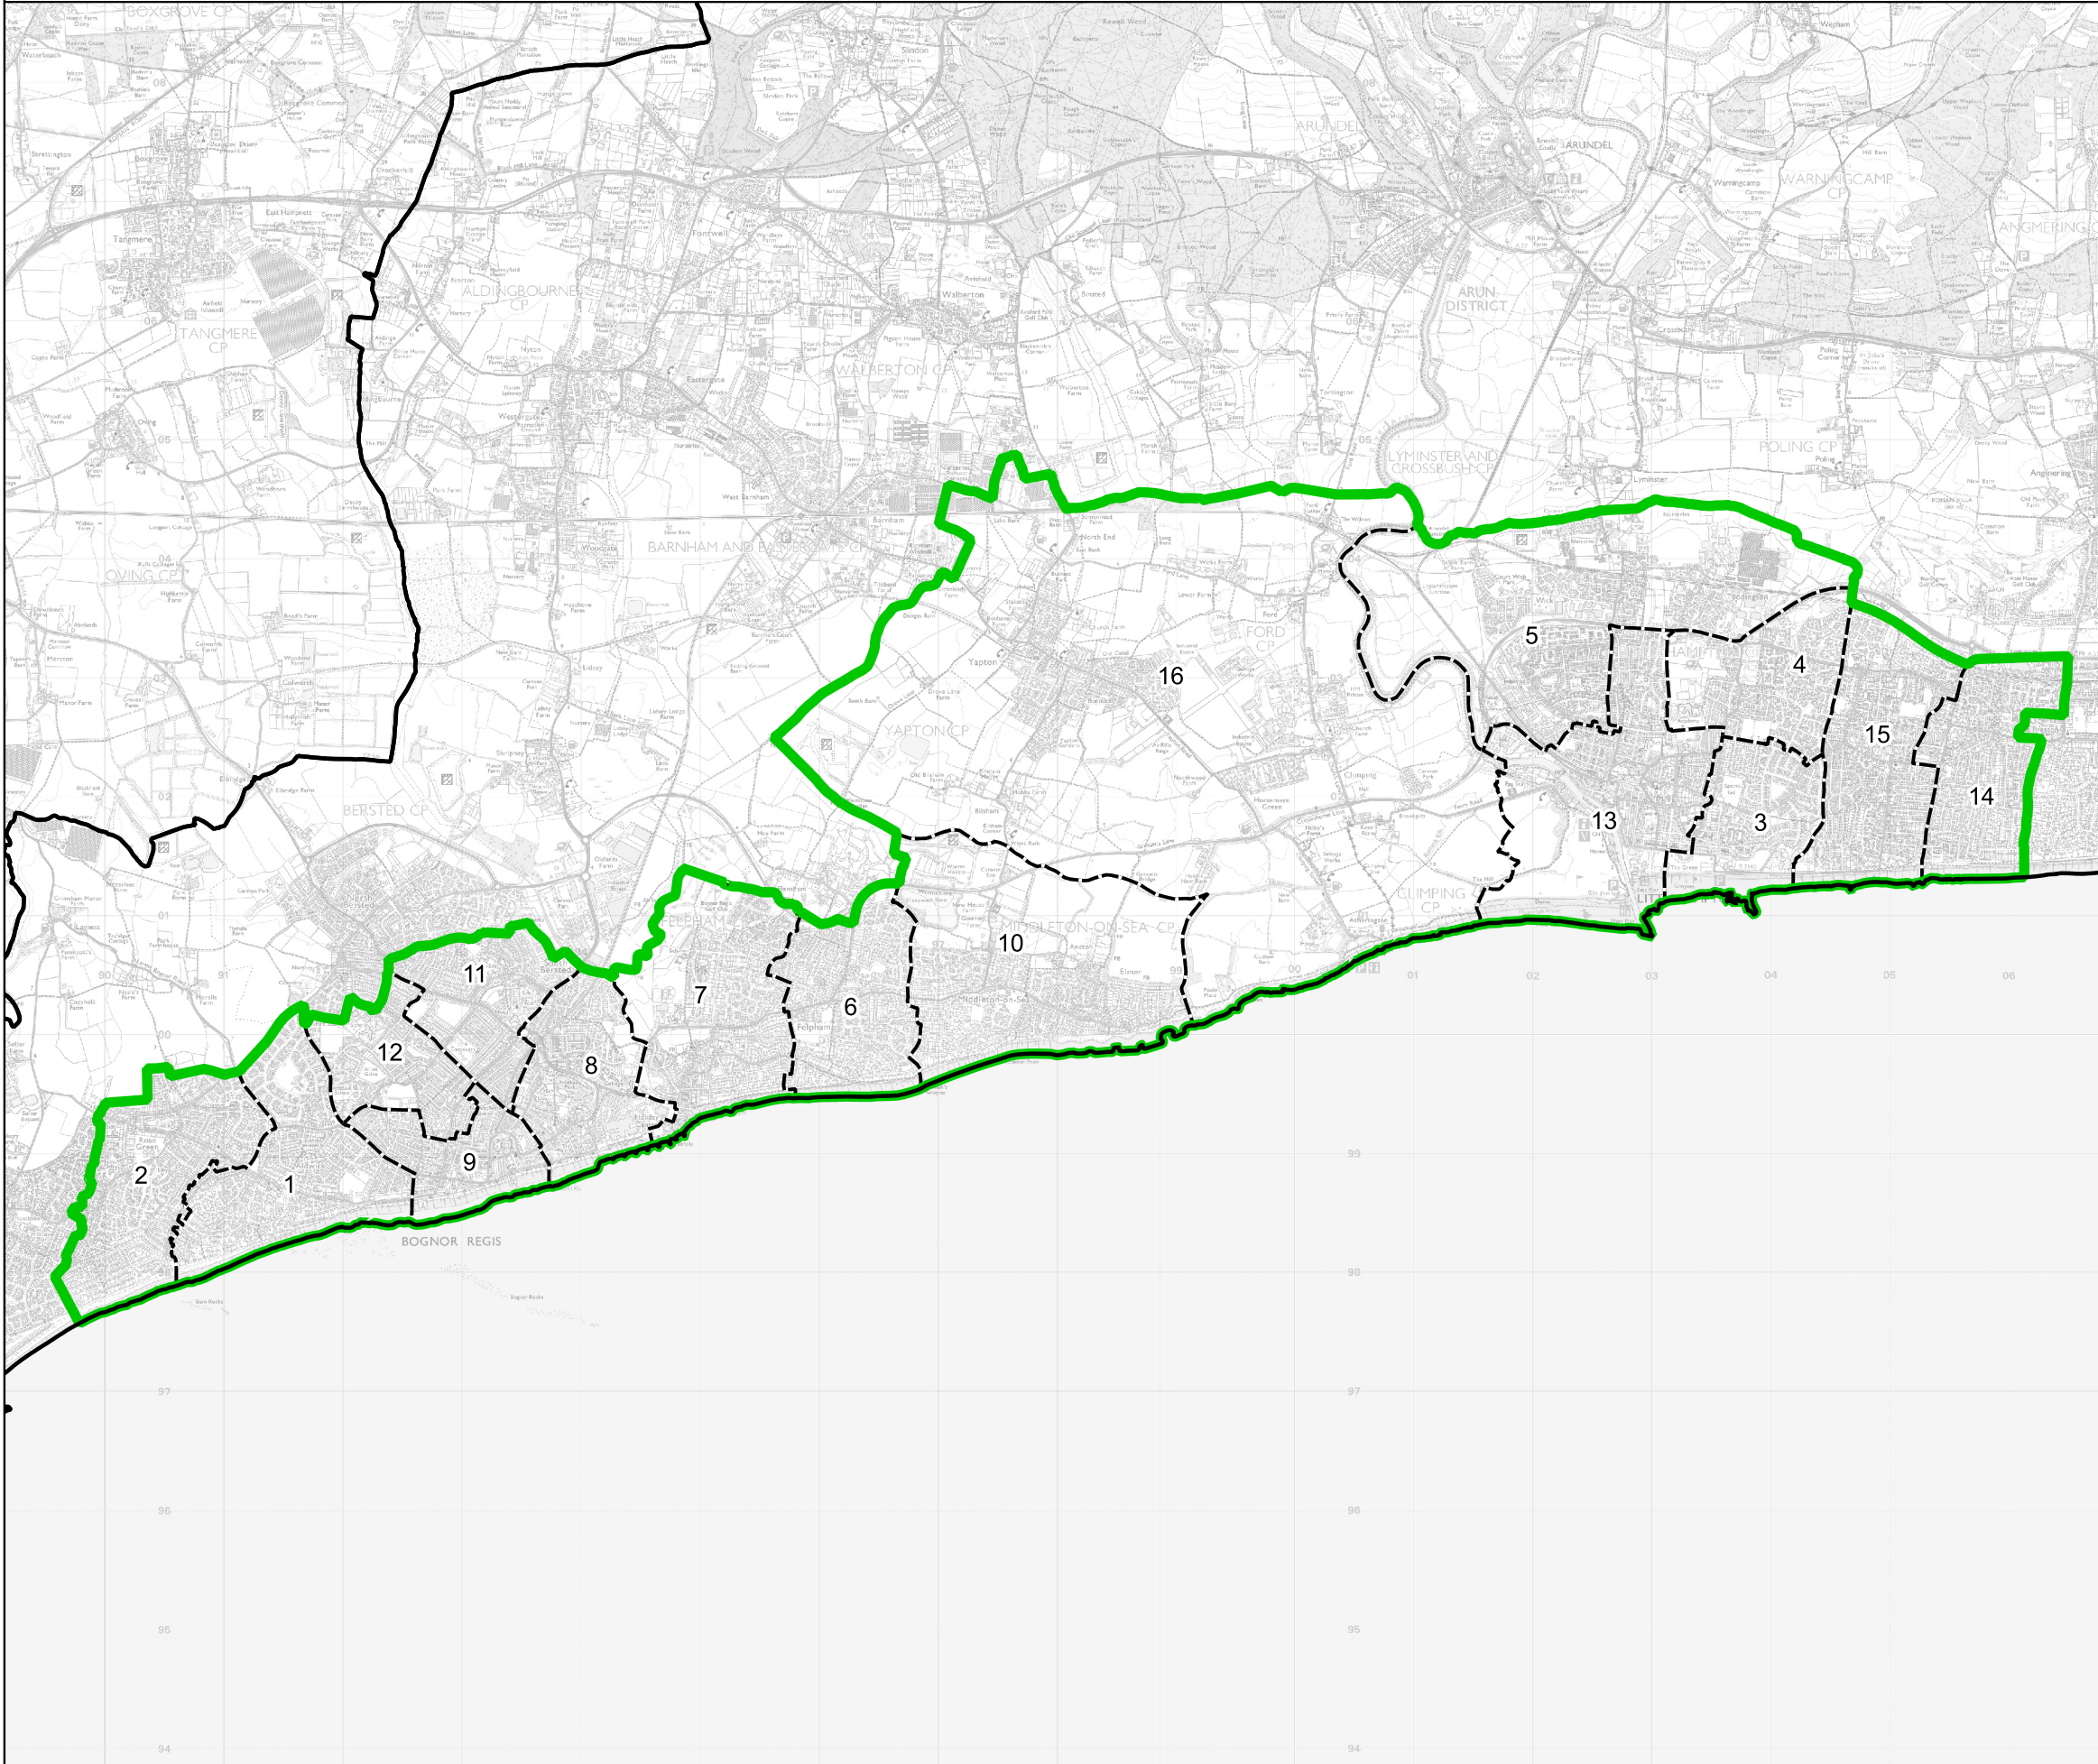

Boundary Commission for England - Final Recommendations for the South East Region

Bognor Regis and Littlehampton Borough Constituency - Electorate 76,985

Wards:

- 1 Aldwick East
- 2 Aldwick West
- 3 Beach
- 4 Brookfield
- 5 Courtwick with Toddington
- 6 Felpham East (Part)
- 7 Felpham West
- 8 Hotham
- 9 Marine
- 10 Middleton-on-Sea
- 11 Orchard
- 12 Pevensey
- 13 River
- 14 Rustington East
- 15 Rustington West
- 16 Yapton

- Constituency
- Local Authorities
- Wards

© Crown copyright and database rights 2023 OS 100018289. You are permitted to use this data solely to enable you to respond to, or interact with, the organisation that provided you with the data. You are not permitted to copy, sub-licence, distribute or sell any of this data to third parties in any form. Third party rights to enforce the terms of this licence shall be reserved to OS.

Bognor Regis and Littlehampton Borough Constituency