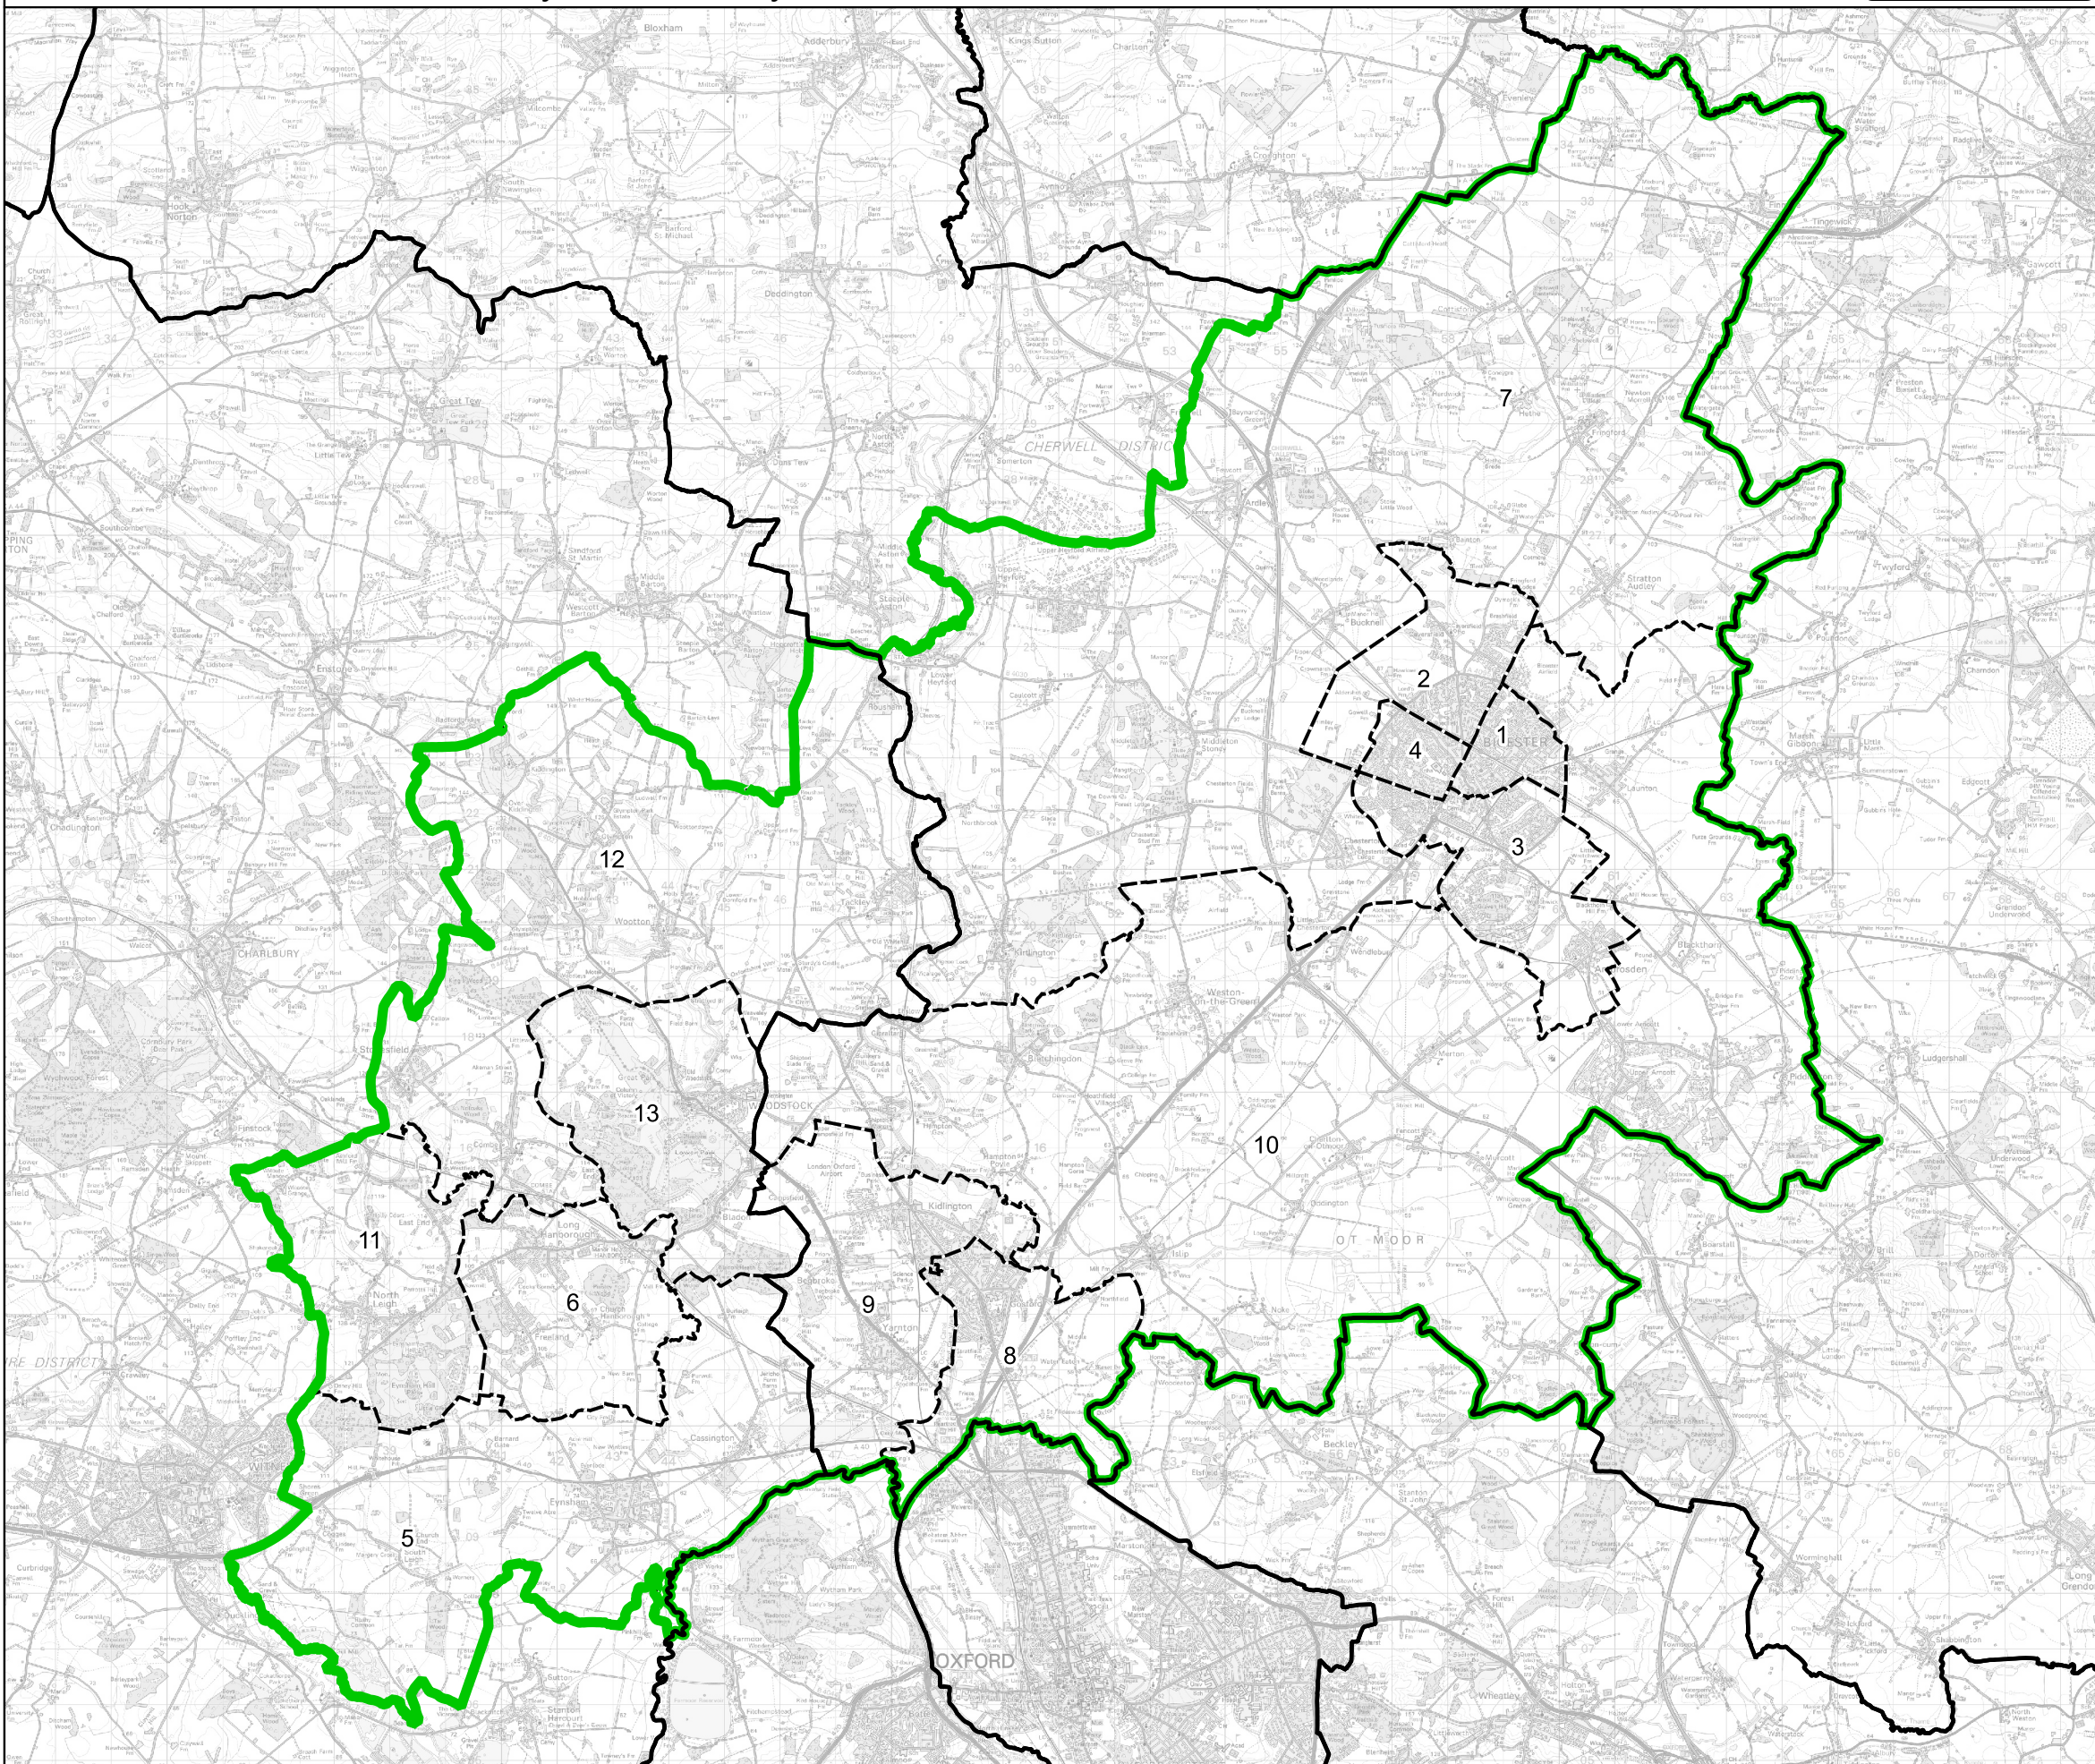

# Boundary Commission for England - Final Recommendations for the South East Region

## Bicester and Woodstock County Constituency - Electorate 70,389

- Wards:
- 1 Bicester East
  - 2 Bicester North & Caversfield
  - 3 Bicester South & Ambrosden
  - 4 Bicester West
  - 5 Eynsham and Cassington
  - 6 Freeland and Hanborough
  - 7 Fringford & Heyfords
  - 8 Kidlington East
  - 9 Kidlington West
  - 10 Launton & Otmoor
  - 11 North Leigh
  - 12 Stonesfield and Tackley
  - 13 Woodstock and Bladon

Bicester and Woodstock County Constituency