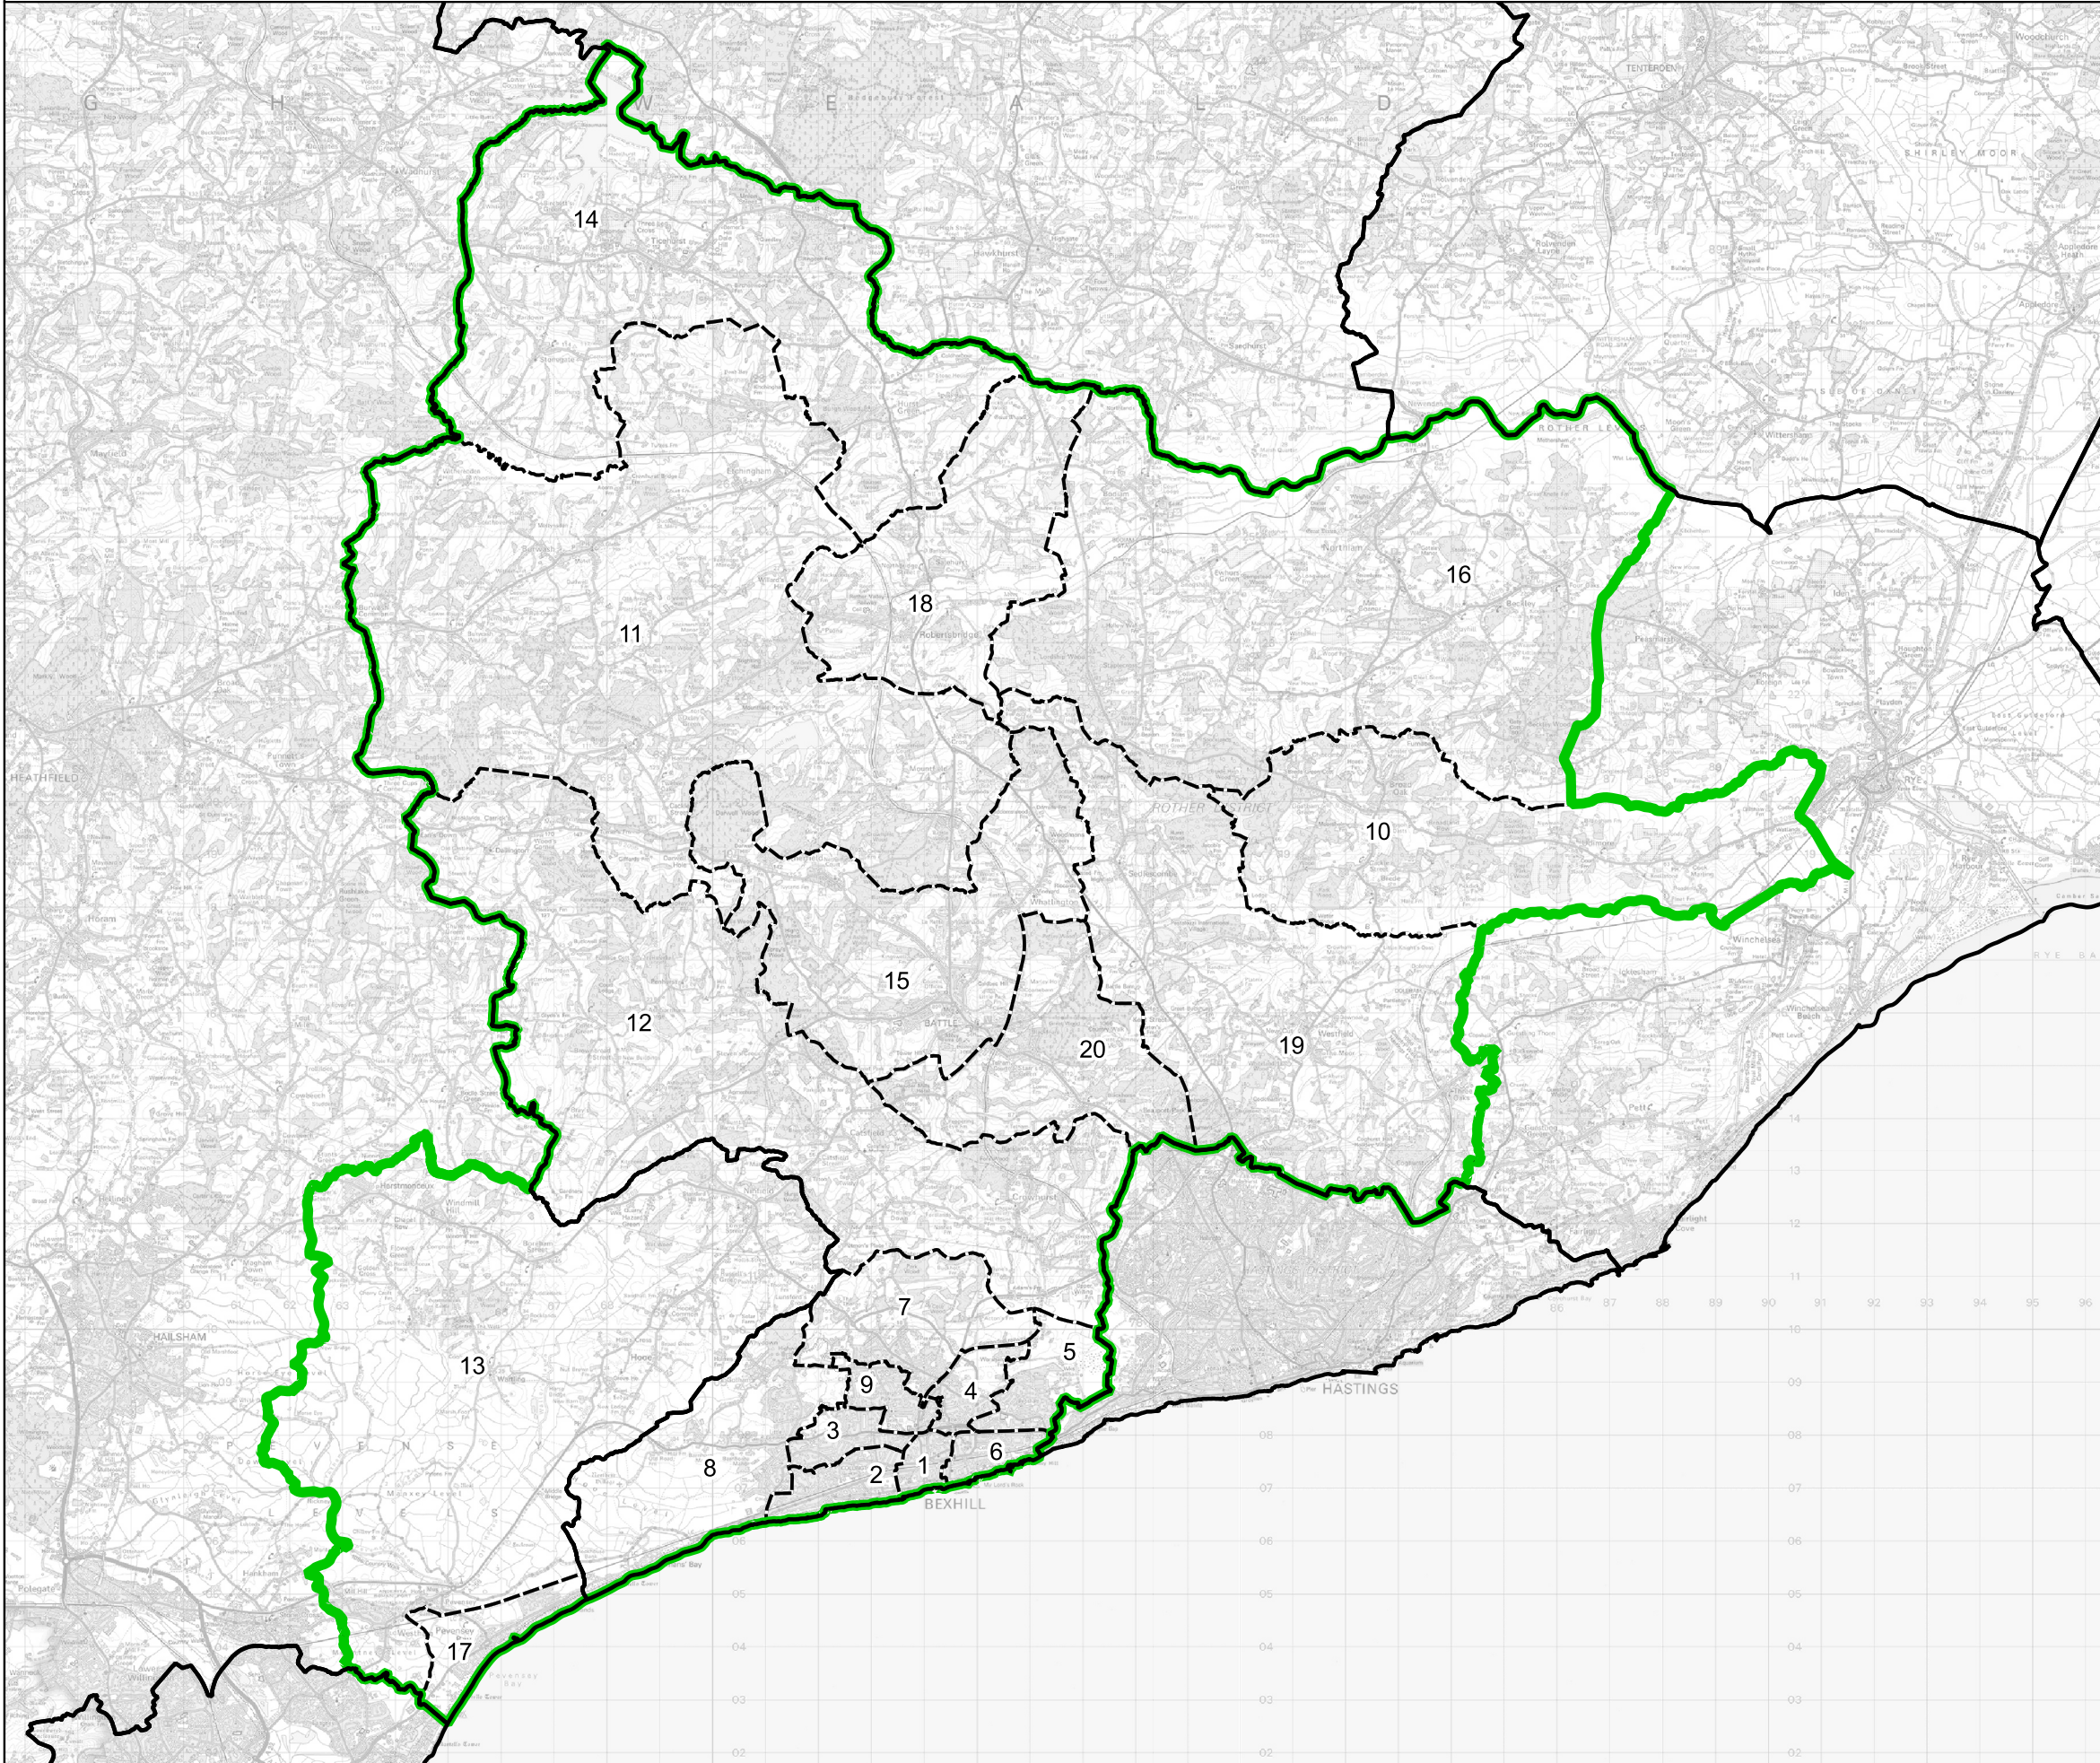

Boundary Commission for England - Final Recommendations for the South East Region

Bexhill and Battle County Constituency - Electorate 70,869

Wards:

- 1 Bexhill Central
- 2 Bexhill Collington
- 3 Bexhill Kewhurst
- 4 Bexhill Old Town & Worsham
- 5 Bexhill Pebsham & St. Michaels
- 6 Bexhill Sackville
- 7 Bexhill Sidley
- 8 Bexhill St. Marks
- 9 Bexhill St. Stephens
- 10 Brede & Udimore
- 11 Burwash & the Weald
- 12 Catsfield & Crowhurst
- 13 Herstmonceux & Pevensey Levels
- 14 Hurst Green & Ticehurst
- 15 North Battle, Netherfield & Whatlington
- 16 Northern Rother
- 17 Pevensey Bay
- 18 Robertsbridge
- 19 Sedlescombe & Westfield
- 20 South Battle & Telham

- Constituency
- Local Authorities
- Wards

0 1 2 km

N

© Crown copyright and database rights 2023 OS 100018289. You are permitted to use this data solely to enable you to respond to, or interact with, the organisation that provided you with the data. You are not permitted to copy, sub-licence, distribute or sell any of this data to third parties in any form. Third party rights to enforce the terms of this licence shall be reserved to OS.

Bexhill and Battle County Constituency