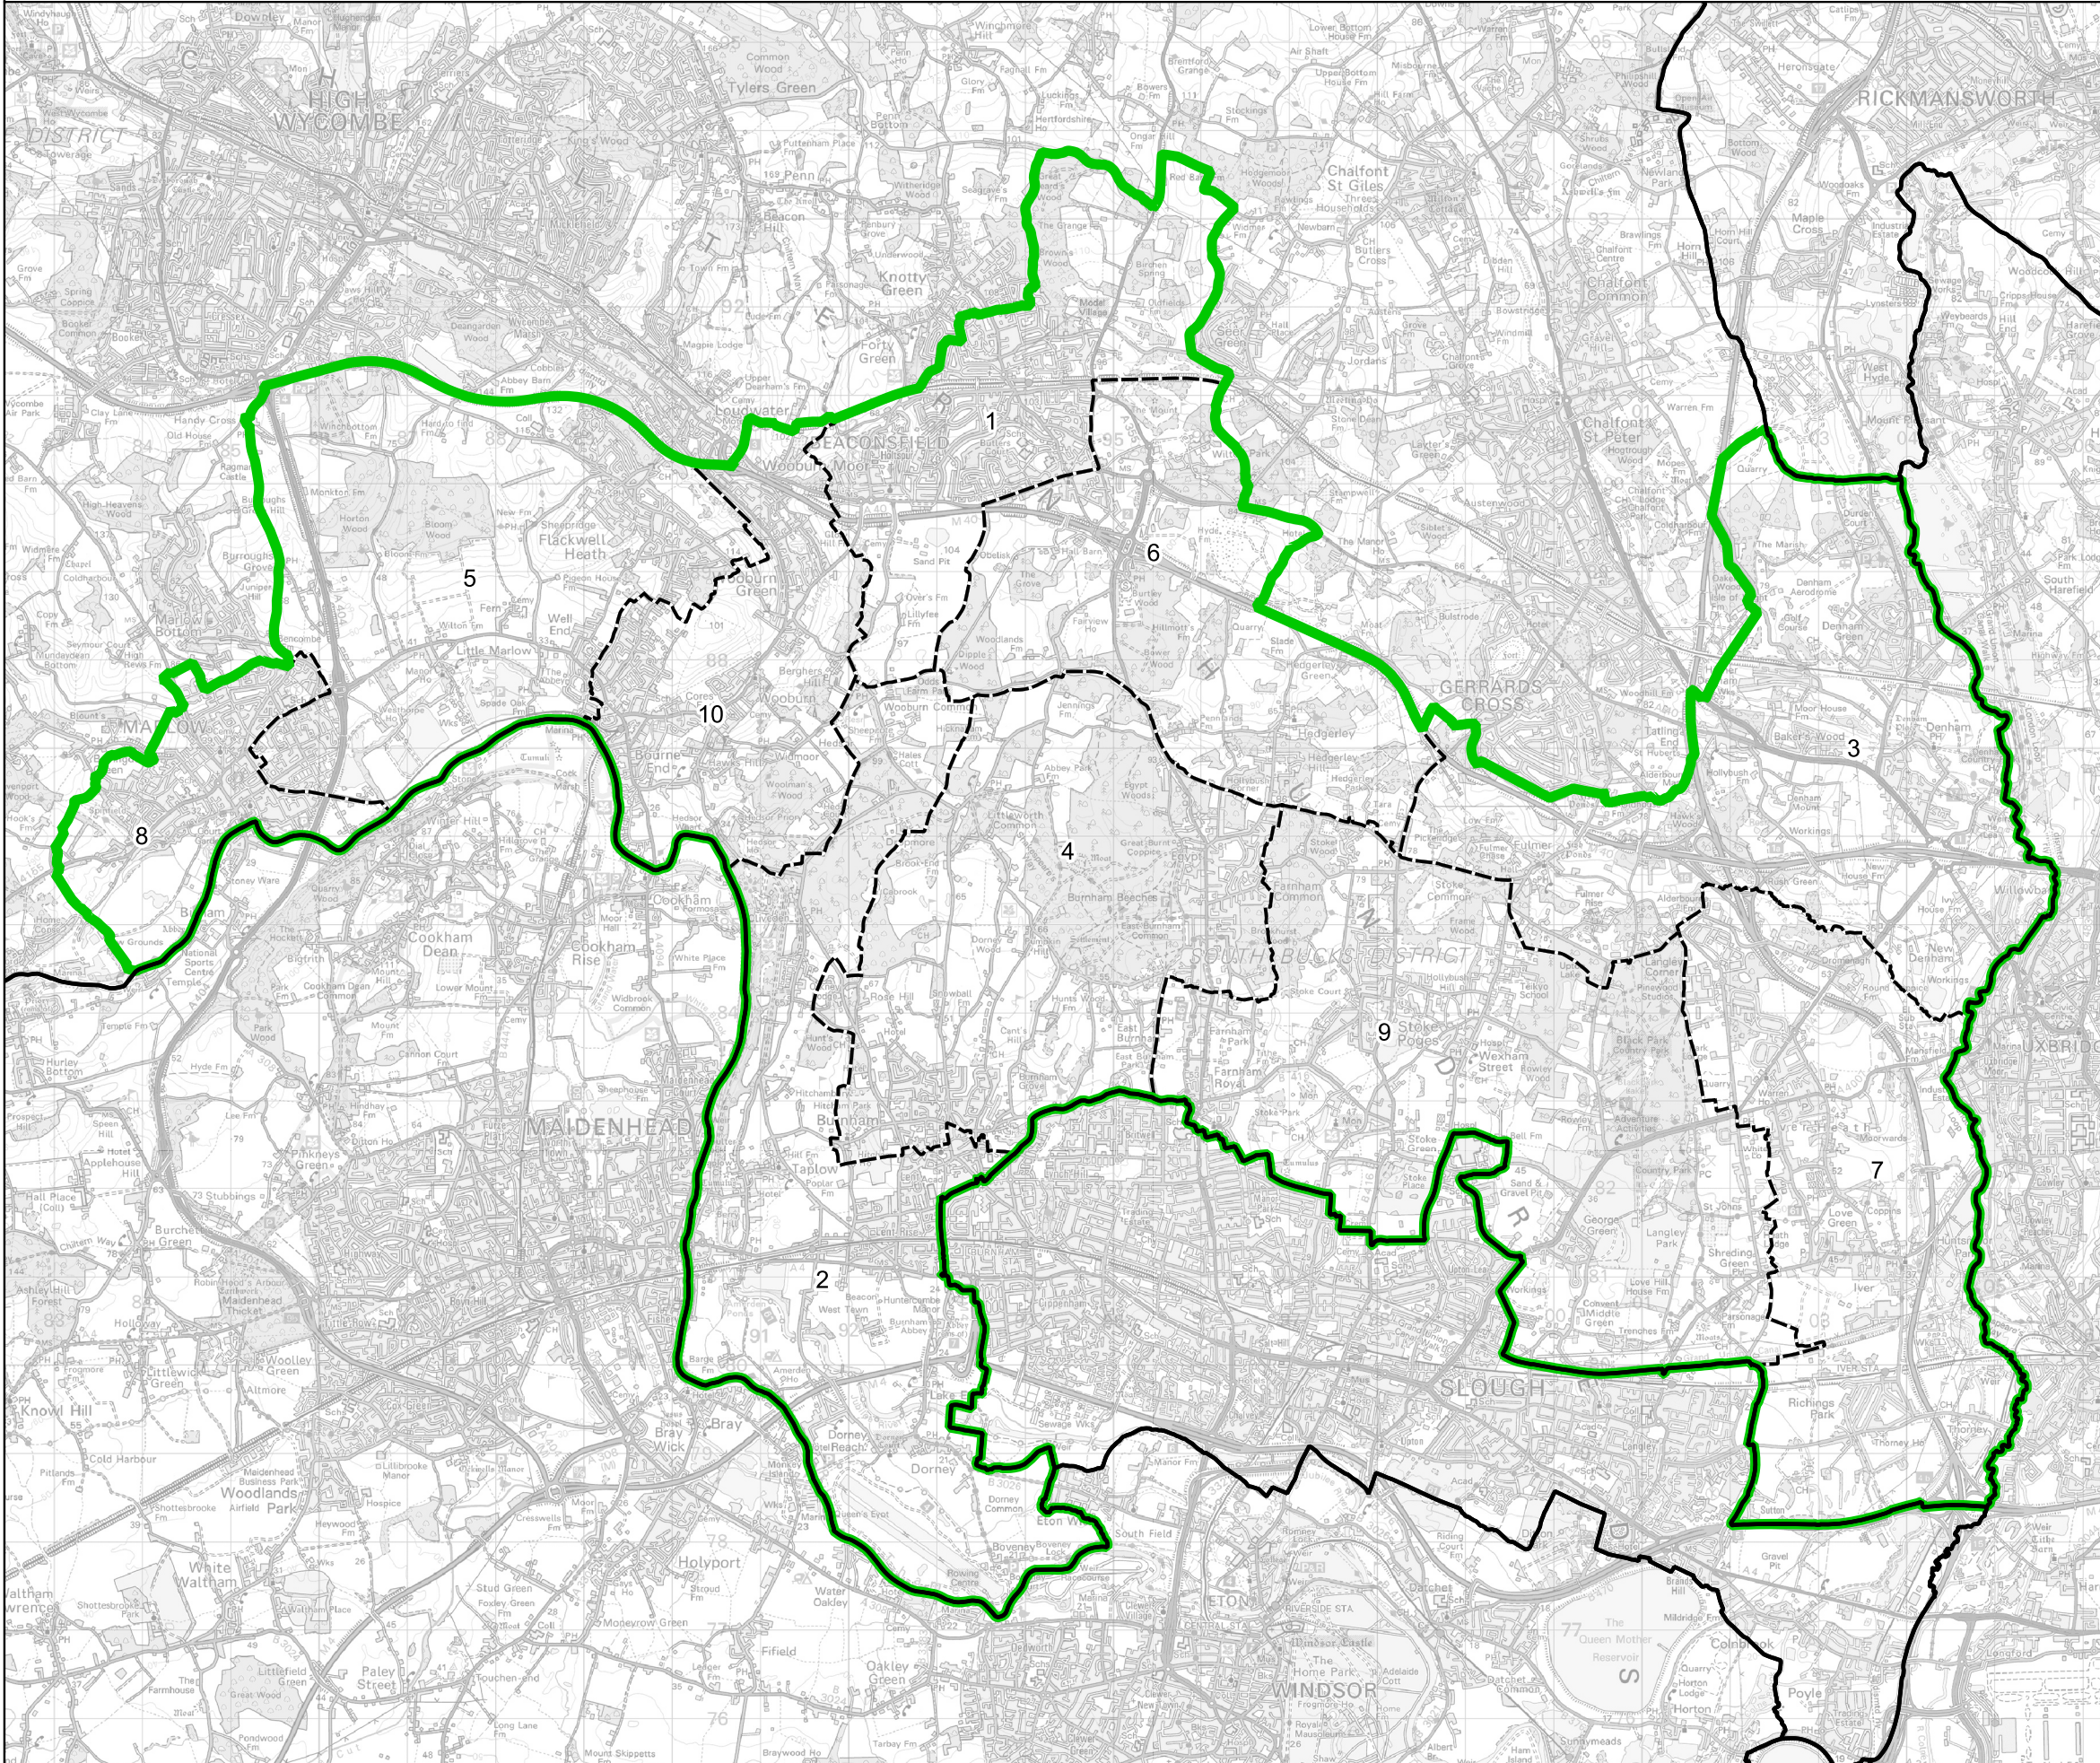

Boundary Commission for England - Final Recommendations for the South East Region

Beaconsfield County Constituency - Electorate 72,315

- Wards:
- 1 Beaconsfield
 - 2 Cliveden
 - 3 Denham (Part)
 - 4 Farnham Common and Burnham Beeches
 - 5 Flackwell Heath, Little Marlow and Marlow South East
 - 6 Gerrards Cross (Part)
 - 7 Iver
 - 8 Marlow
 - 9 Stoke Poges and Wexham
 - 10 The Wooburns, Bourne End and Hedsor

Constituency
 Local Authorities
 Wards

0 1 2 km

© Crown copyright and database rights 2023 OS 100018289. You are permitted to use this data solely to enable you to respond to, or interact with, the organisation that provided you with the data. You are not permitted to copy, sub-licence, distribute or sell any of this data to third parties in any form. Third party rights to enforce the terms of this licence shall be reserved to OS.

Beaconsfield County Constituency