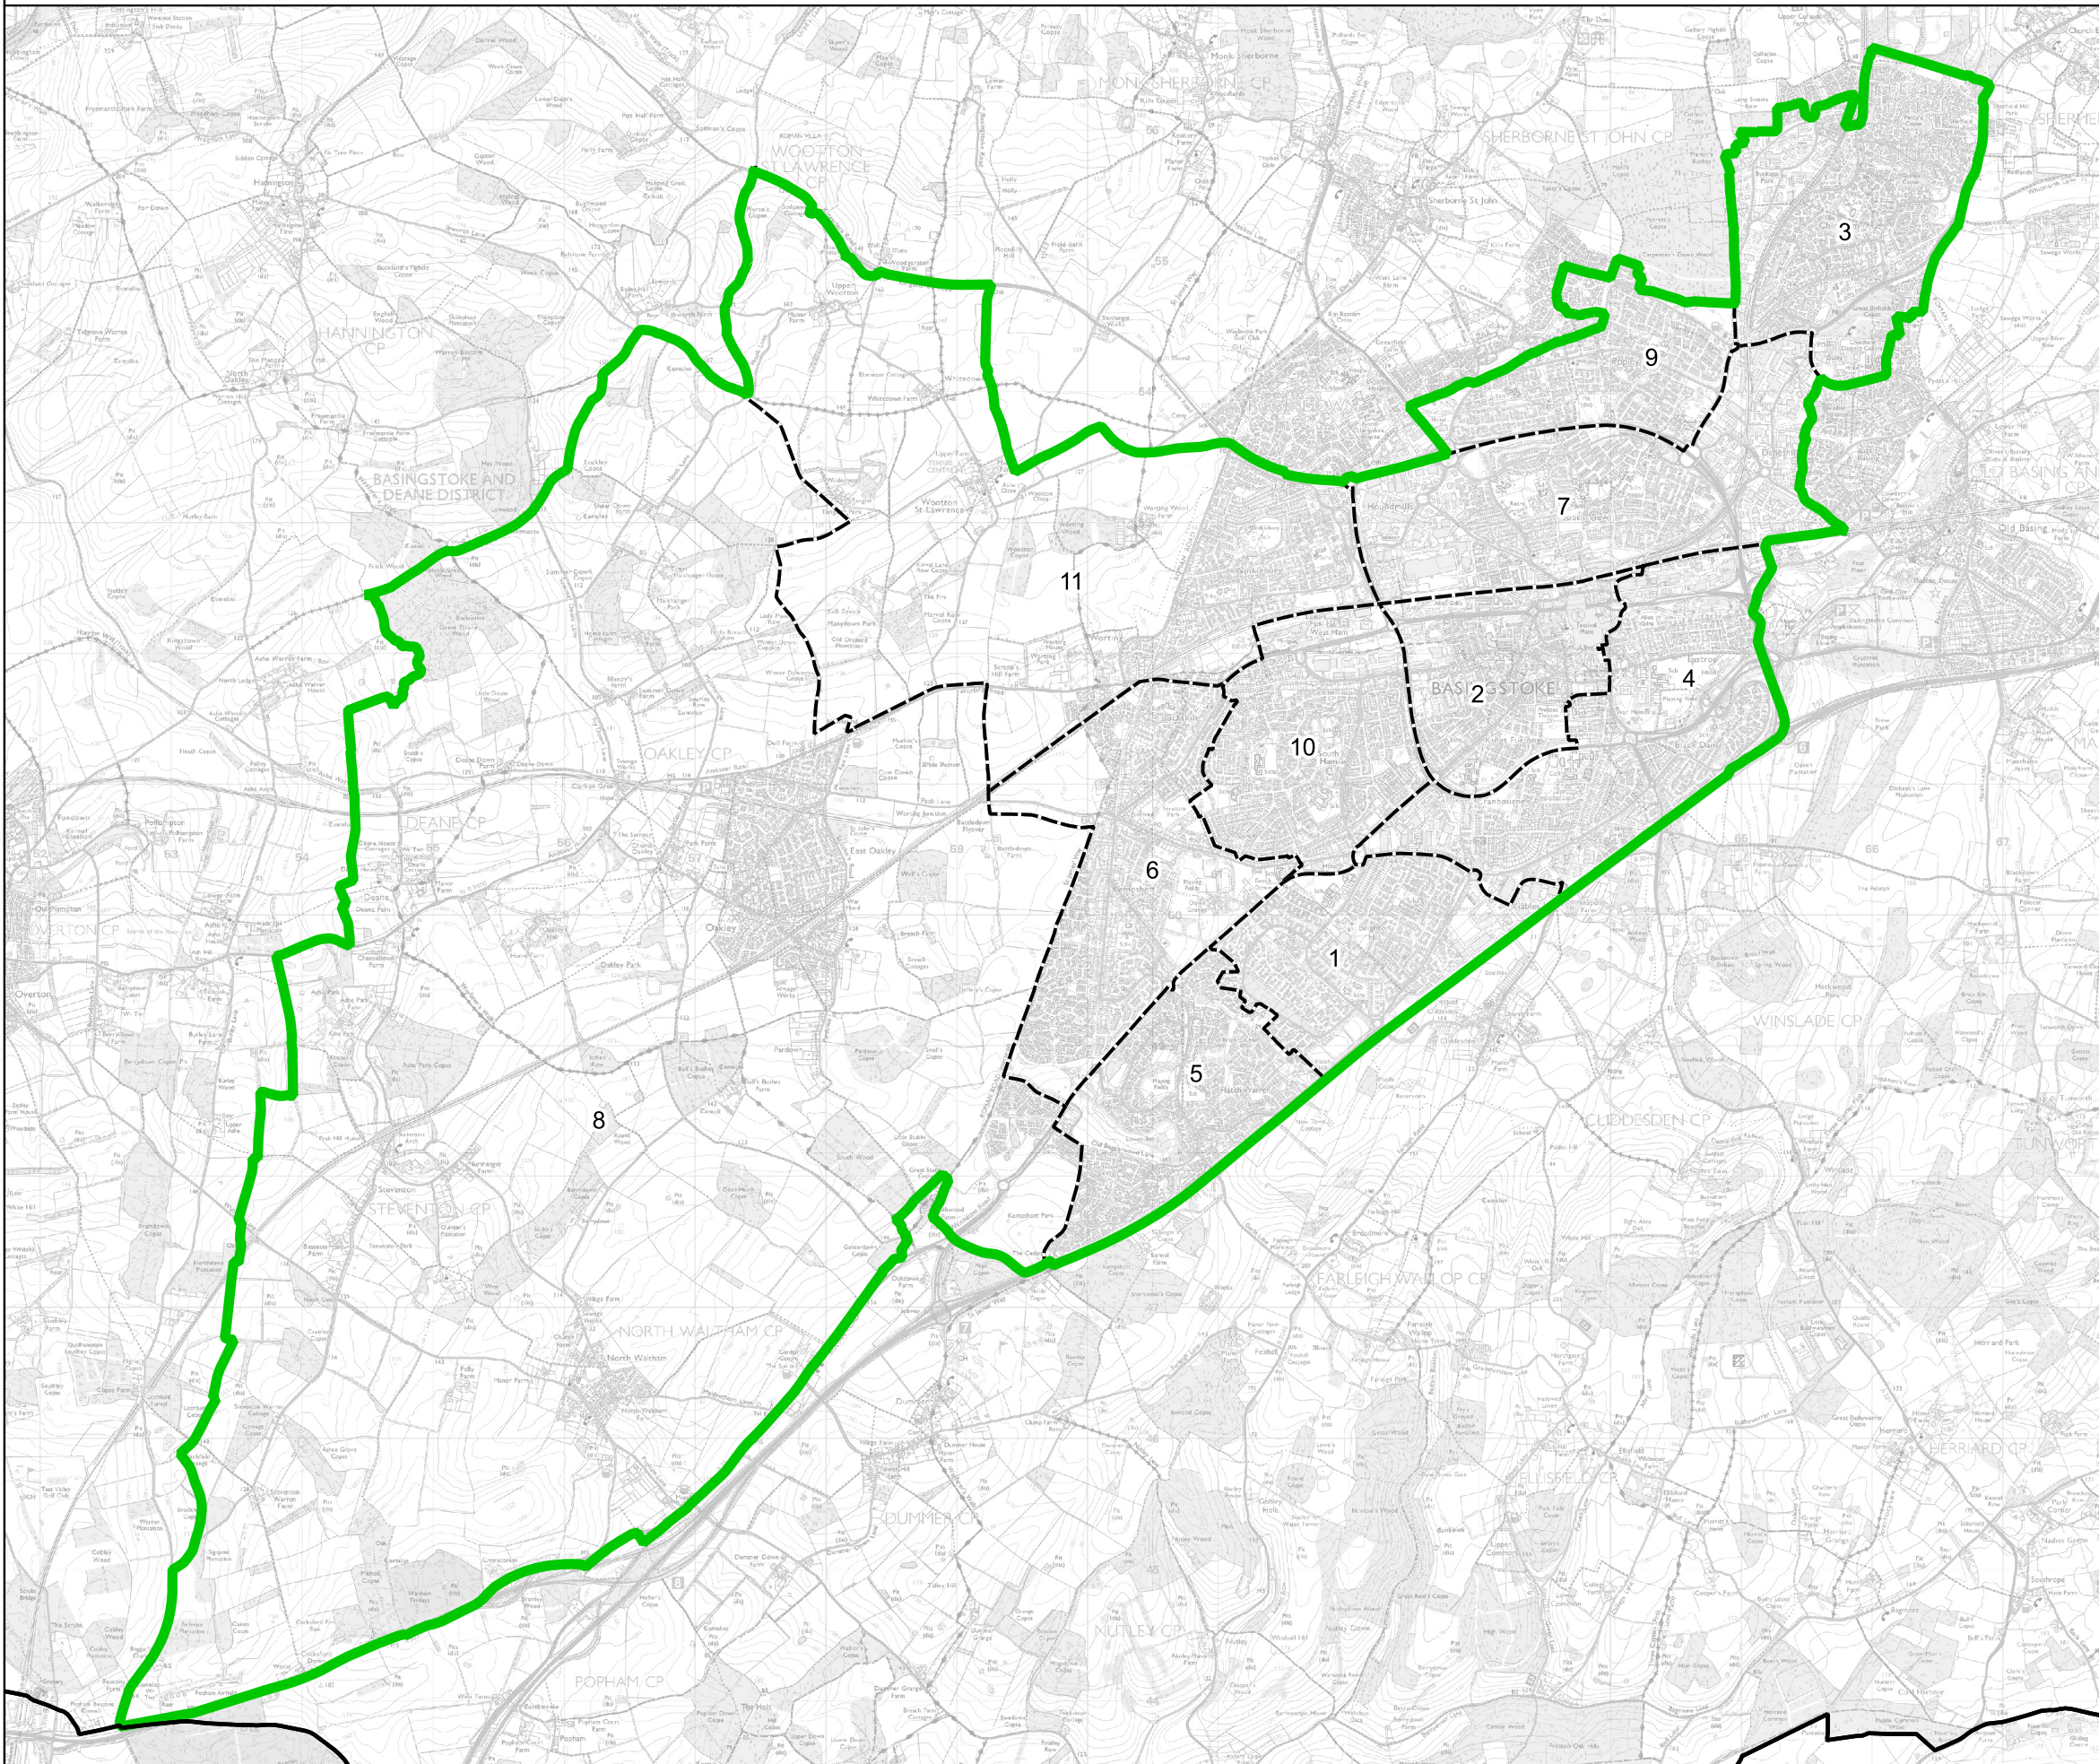

# Boundary Commission for England - Final Recommendations for the South East Region

## Basingstoke Borough Constituency - Electorate 77,050

### Wards:

- 1 Brighton Hill
- 2 Brookvale & Kings Furlong
- 3 Chineham
- 4 Eastrop & Grove
- 5 Hatch Warren & Beggarwood
- 6 Kempshott & Buckskin
- 7 Norden
- 8 Oakley & The Candovers (Part)
- 9 Popley
- 10 South Ham
- 11 Winklebury & Manydown

- Constituency
- Local Authorities
- Wards

0 0.7 1.4 km

© Crown copyright and database rights 2023 OS 100018289. You are permitted to use this data solely to enable you to respond to, or interact with, the organisation that provided you with the data. You are not permitted to copy, sub-licence, distribute or sell any of this data to third parties in any form. Third party rights to enforce the terms of this licence shall be reserved to OS.