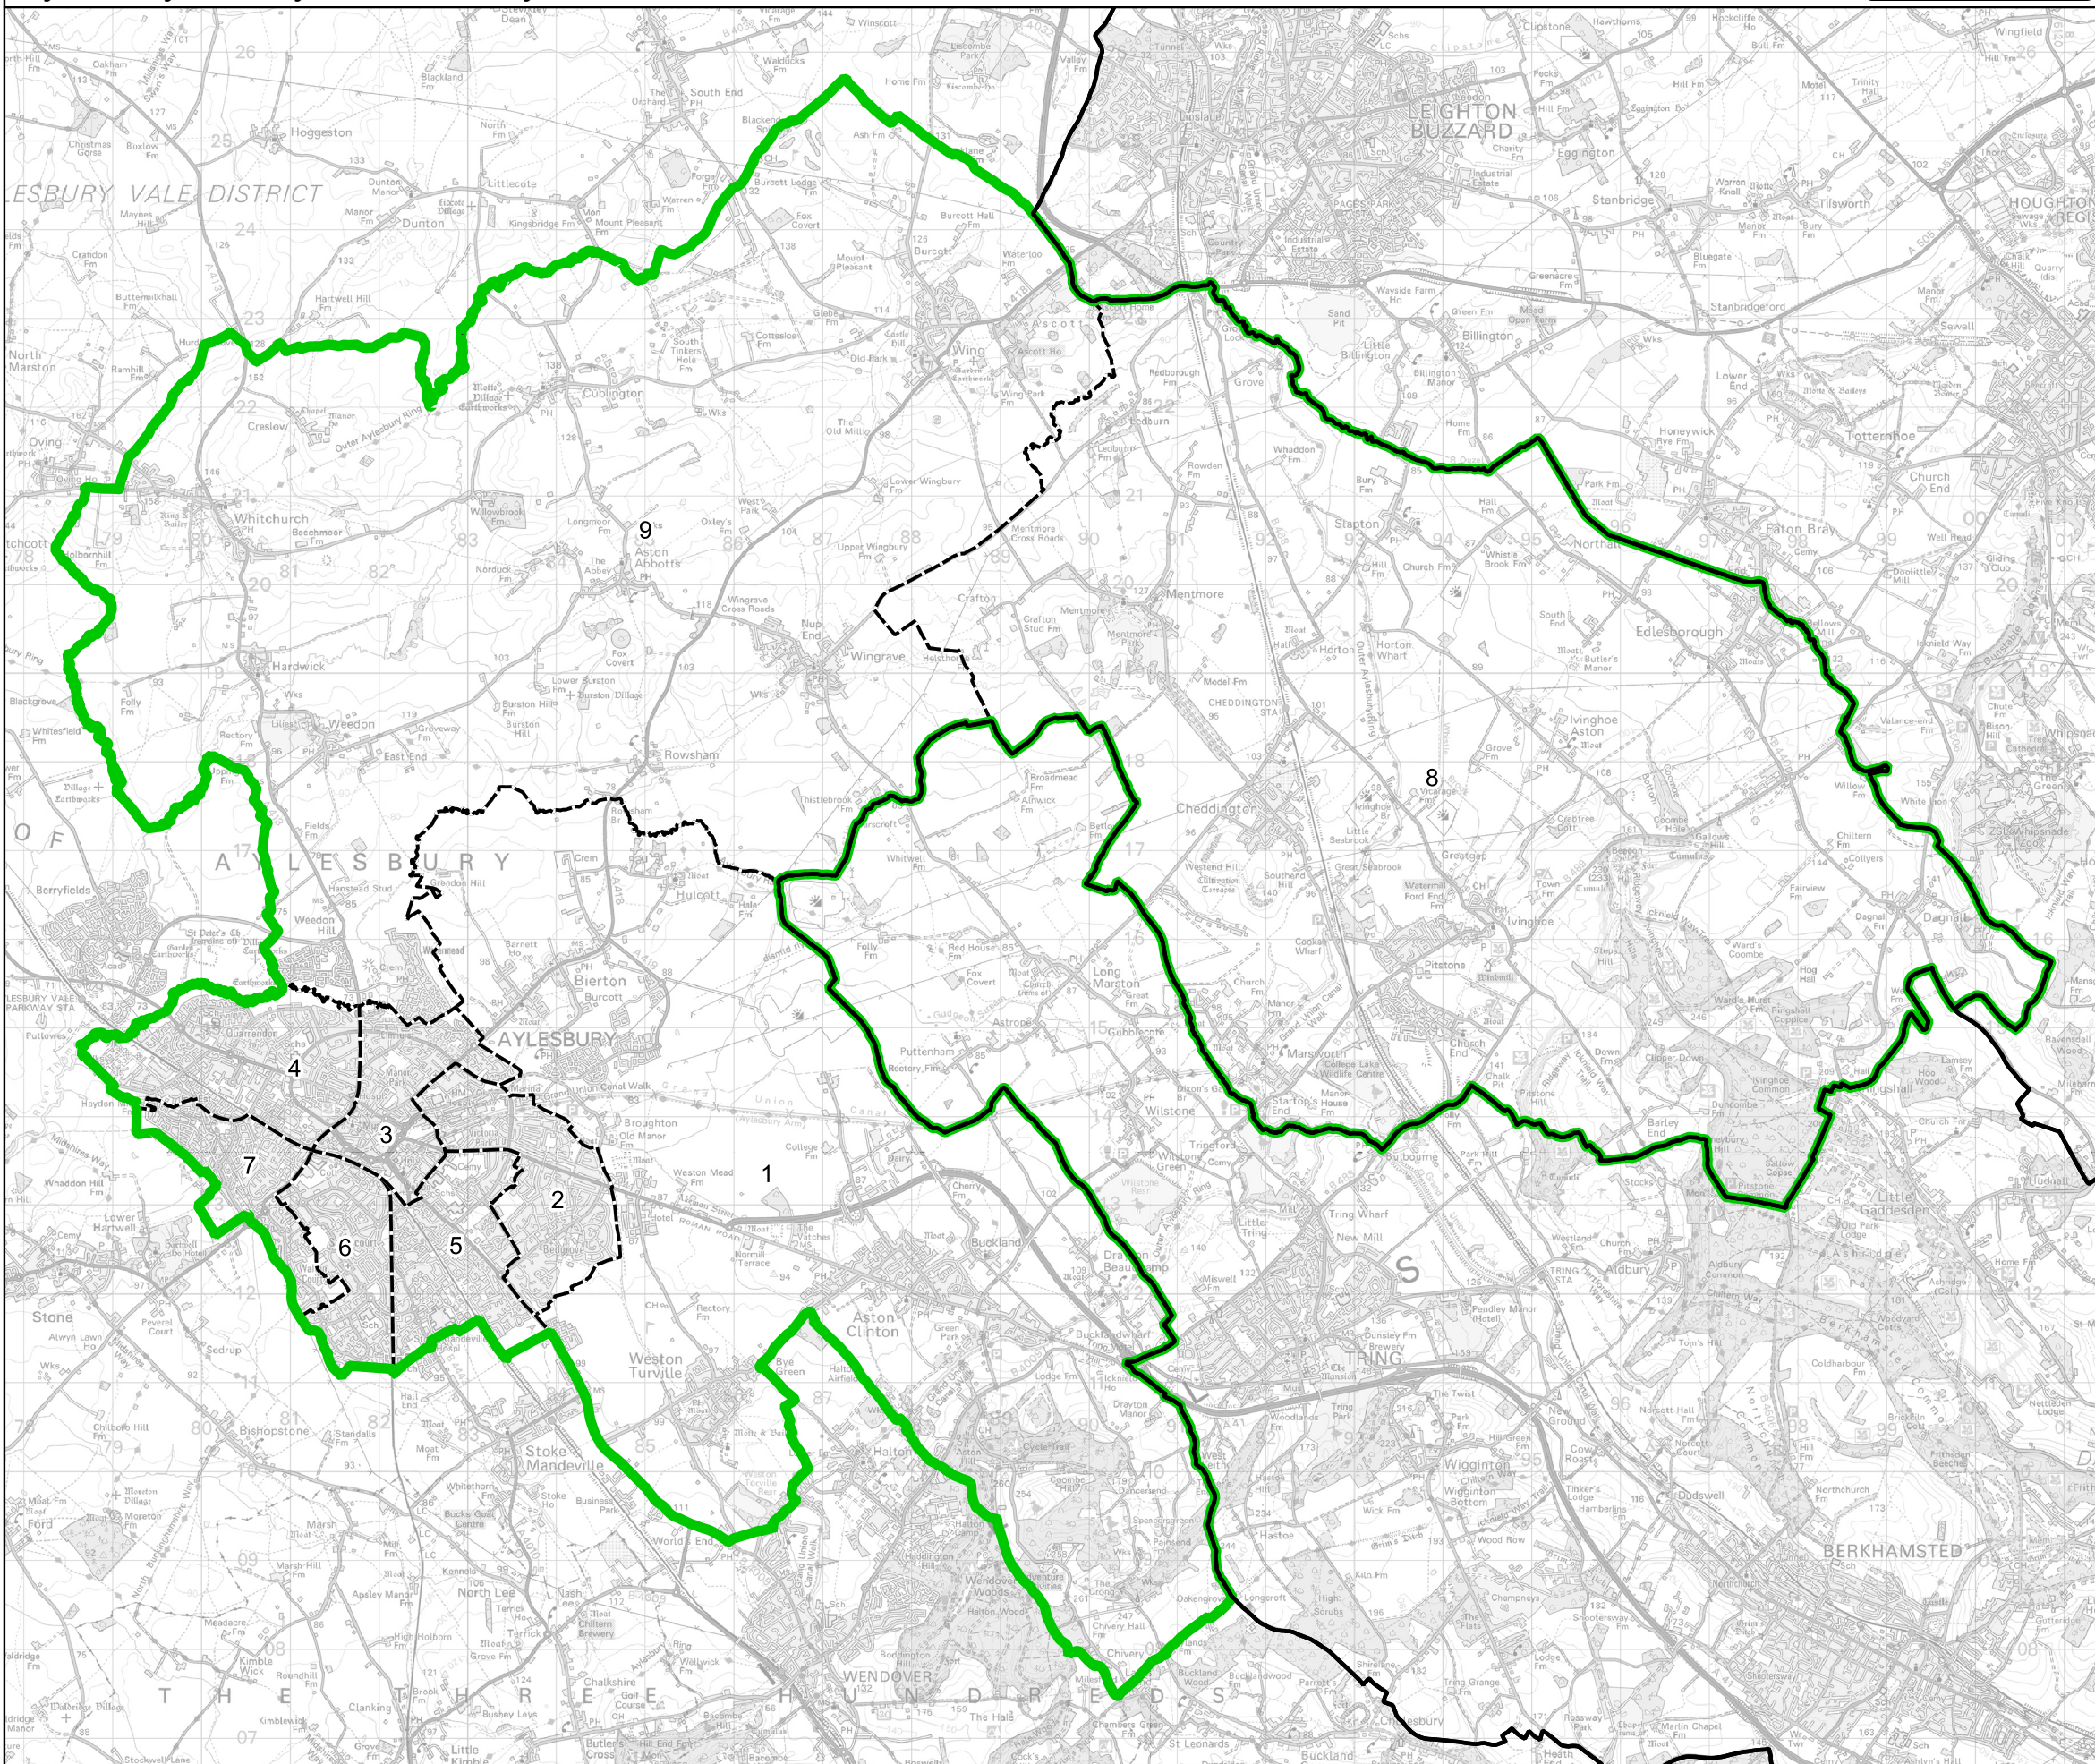

Boundary Commission for England - Final Recommendations for the South East Region

Aylesbury County Constituency - Electorate 75,636

- Wards:
- 1 Aston Clinton and Bierton
 - 2 Aylesbury East
 - 3 Aylesbury North
 - 4 Aylesbury North West
 - 5 Aylesbury South East
 - 6 Aylesbury South West
 - 7 Aylesbury West
 - 8 Ivinghoe
 - 9 Wing

Constituency
 Local Authorities
 Wards

0 1 2 km

© Crown copyright and database rights 2023 OS 100018289. You are permitted to use this data solely to enable you to respond to, or interact with, the organisation that provided you with the data. You are not permitted to copy, sub-licence, distribute or sell any of this data to third parties in any form. Third party rights to enforce the terms of this licence shall be reserved to OS.

Aylesbury County Constituency