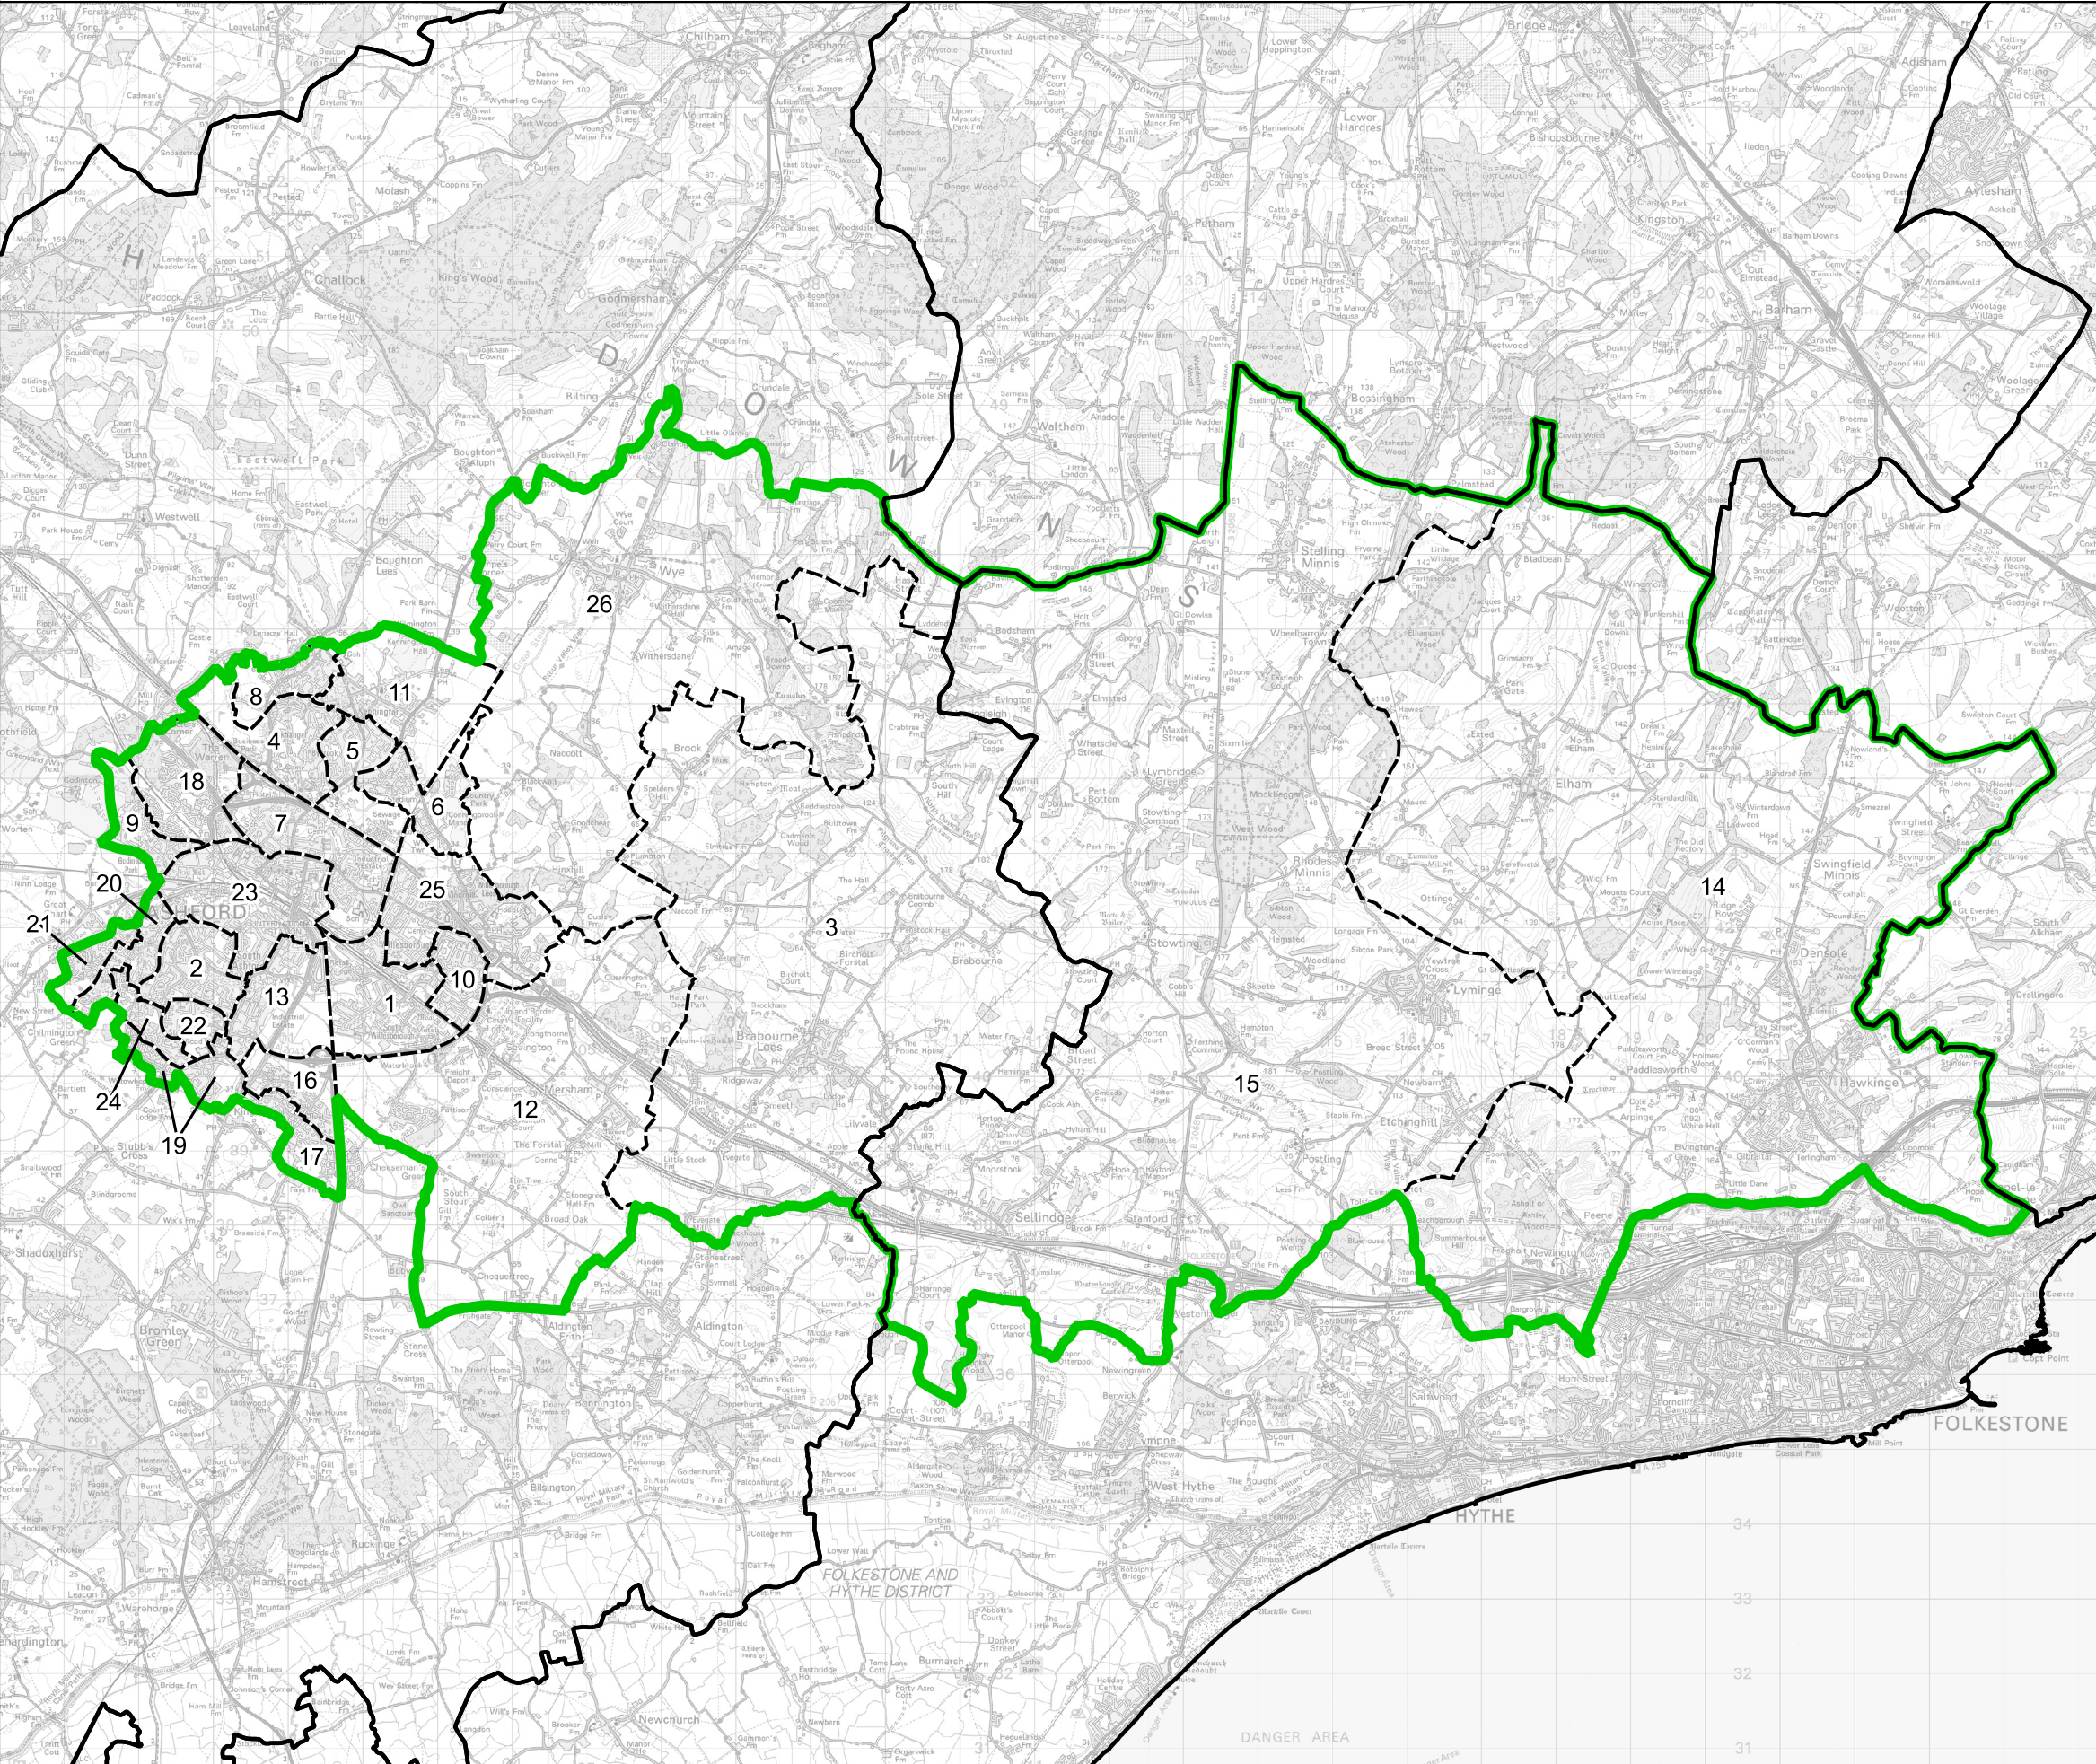

Boundary Commission for England - Final Recommendations for the South East Region

Ashford County Constituency - Electorate 73,546

- Wards:
- 1 Aylesford & East Stour
 - 2 Beaver
 - 3 Birchholt
 - 4 Bockhanger
 - 5 Bybrook
 - 6 Conningbrook & Little Burton Farm
 - 7 Furley
 - 8 Goat Lees
 - 9 Godinton
 - 10 Highfield
 - 11 Kennington
 - 12 Mersham, Sevington South with Finberry
 - 13 Norman
 - 14 North Downs East
 - 15 North Downs West
 - 16 Park Farm North
 - 17 Park Farm South
 - 18 Repton
 - 19 Roman
 - 20 Singleton East
 - 21 Singleton West
 - 22 Stanhope
 - 23 Victoria
 - 24 Washford
 - 25 Willesborough
 - 26 Wye with Hinxhill

 Constituency
 Local Authorities
 Wards

0 1 2 km 

© Crown copyright and database rights 2023 OS 100018289. You are permitted to use this data solely to enable you to respond to, or interact with, the organisation that provided you with the data. You are not permitted to copy, sub-licence, distribute or sell any of this data to third parties in any form. Third party rights to enforce the terms of this licence shall be reserved to OS.

Ashford County Constituency