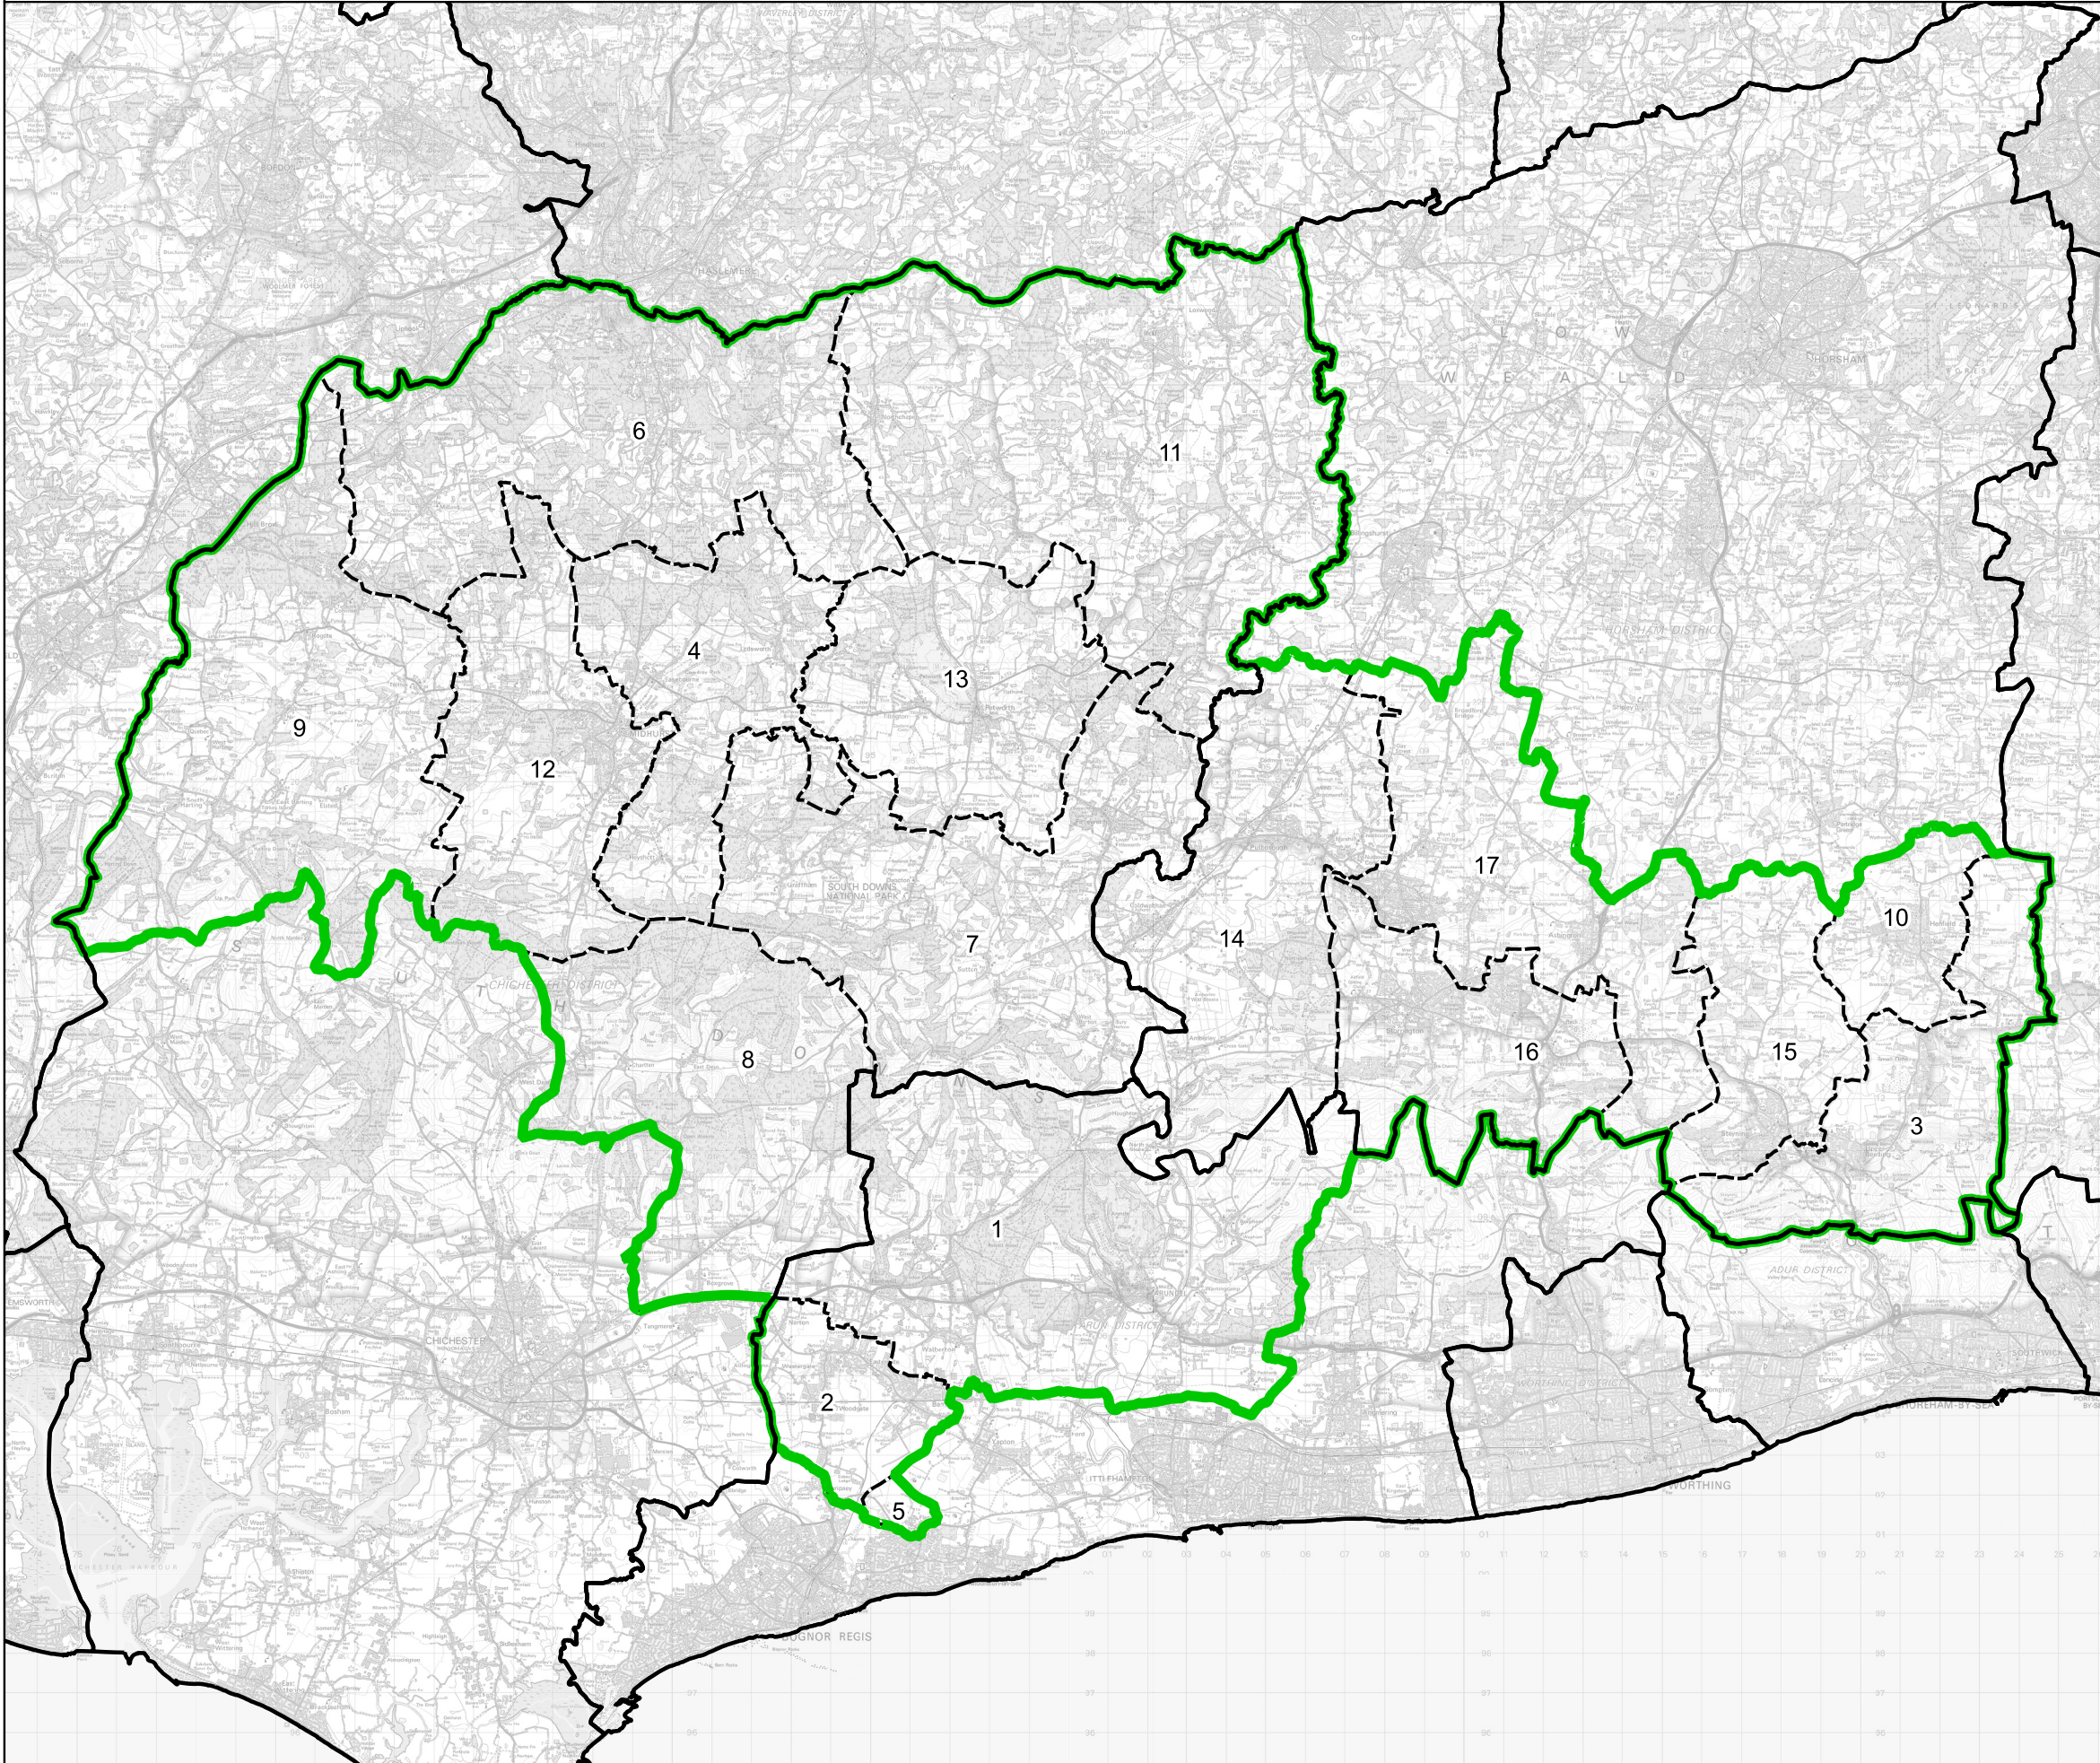

Boundary Commission for England - Final Recommendations for the South East Region

Arundel and South Downs County Constituency - Electorate 76,974

- Wards:
- 1 Arundel & Walberton
 - 2 Barnham
 - 3 Bramber, Upper Beeding & Woodmancote
 - 4 Easebourne
 - 5 Felpham East (Part)
 - 6 Fernhurst
 - 7 Fittleworth
 - 8 Goodwood (Part)
 - 9 Harting
 - 10 Henfield
 - 11 Loxwood
 - 12 Midhurst
 - 13 Petworth
 - 14 Pulborough, Coldwaltham & Amberley
 - 15 Steyning & Ashurst
 - 16 Storrington & Washington
 - 17 West Chiltoning, Thakeham & Ashington

Constituency
 Local Authorities
 Wards

0 2 4 km

© Crown copyright and database rights 2023 OS 100018289. You are permitted to use this data solely to enable you to respond to, or interact with, the organisation that provided you with the data. You are not permitted to copy, sub-licence, distribute or sell any of this data to third parties in any form. Third party rights to enforce the terms of this licence shall be reserved to OS.

Arundel and South Downs County Constituency