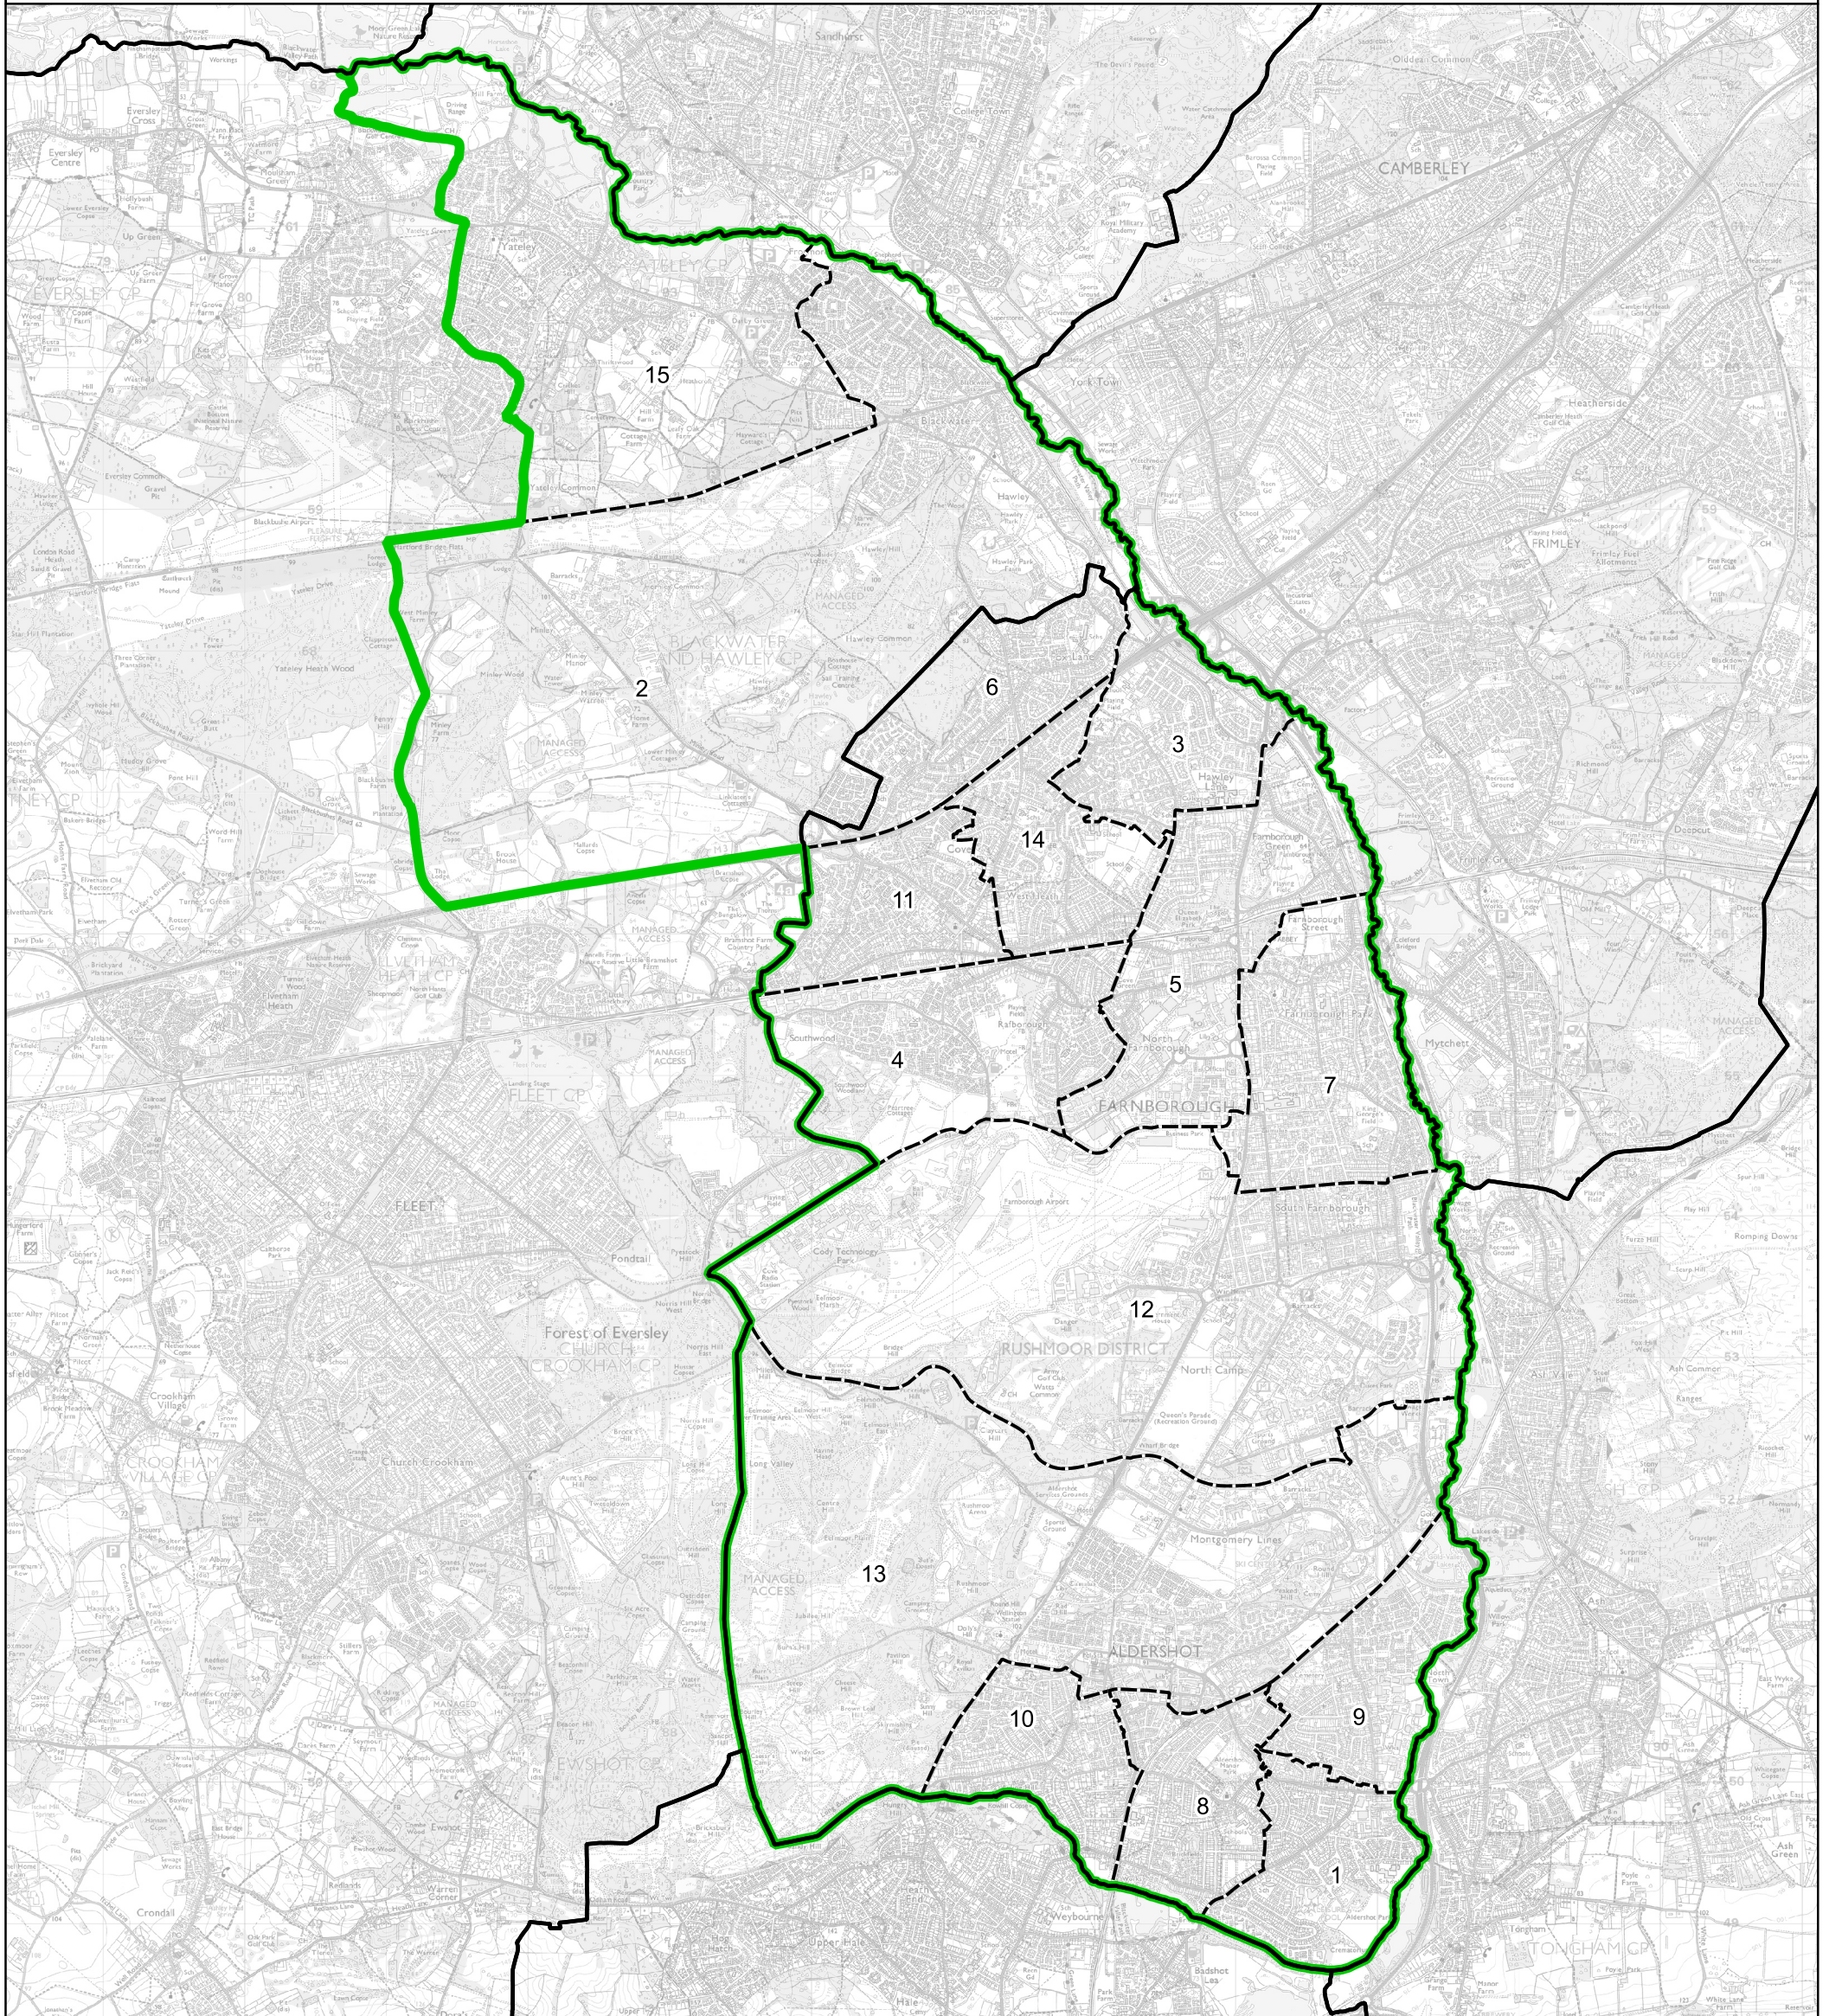

Boundary Commission for England - Final Recommendations for the South East Region  
 Aldershot Borough Constituency - Electorate 76,765

- Wards:**
- |                         |                 |
|-------------------------|-----------------|
| 1 Aldershot Park        | 9 North Town    |
| 2 Blackwater and Hawley | 10 Rowhill      |
| 3 Cherrywood            | 11 St. John's   |
| 4 Cove and Southwood    | 12 St. Mark's   |
| 5 Empress               | 13 Wellington   |
| 6 Fernhill              | 14 West Heath   |
| 7 Knellwood             | 15 Yateley East |
| 8 Manor Park            |                 |

-  Constituency
-  Local Authorities
-  Wards

© Crown copyright and database rights 2023 OS 100018289. You are permitted to use this data solely to enable you to respond to, or interact with, the organisation that provided you with the data. You are not permitted to copy, sub-licence, distribute or sell any of this data to third parties in any form. Third party rights to enforce the terms of this licence shall be reserved to OS.

# Aldershot Borough Constituency