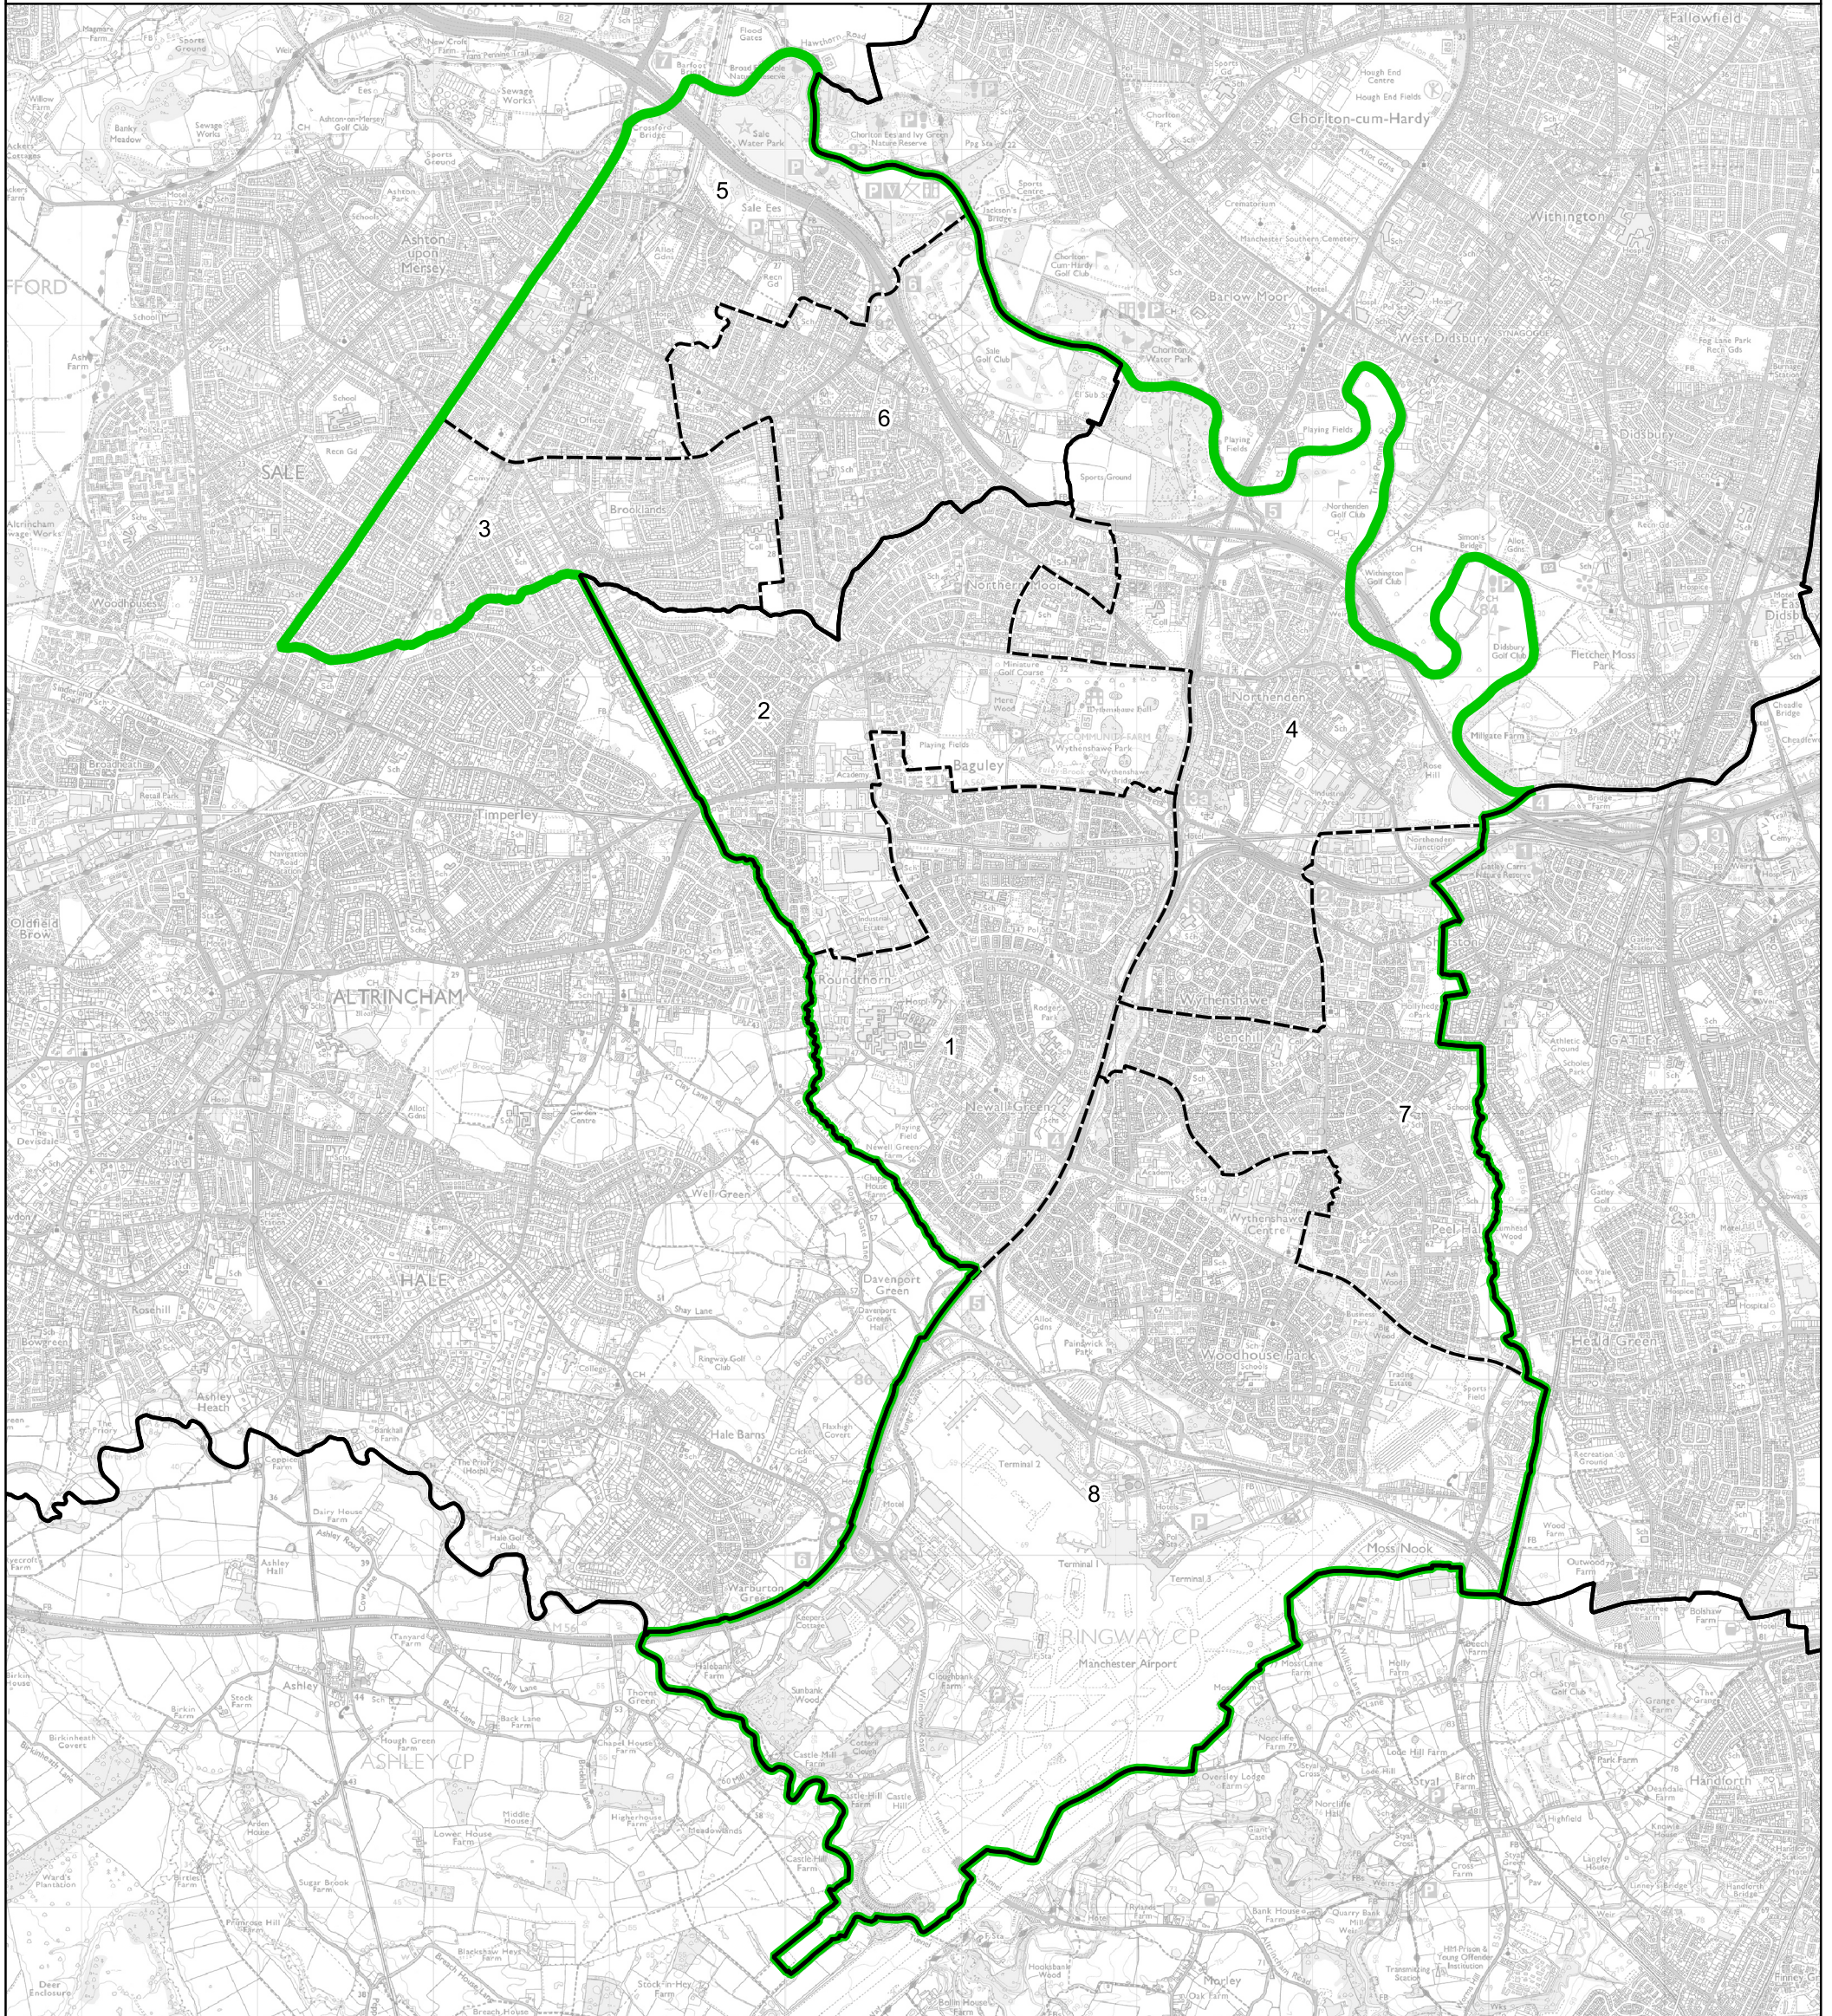

Boundary Commission for England - Final Recommendations for the North West Region

Wythenshawe and Sale East Borough Constituency - Electorate 76,971

Wards:

- | | |
|---------------------------|------------------|
| 1 Baguley | 8 Woodhouse Park |
| 2 Brooklands (Manchester) | |
| 3 Brooklands (Trafford) | |
| 4 Northenden | |
| 5 Priory | |
| 6 Sale Moor | |
| 7 Sharston | |