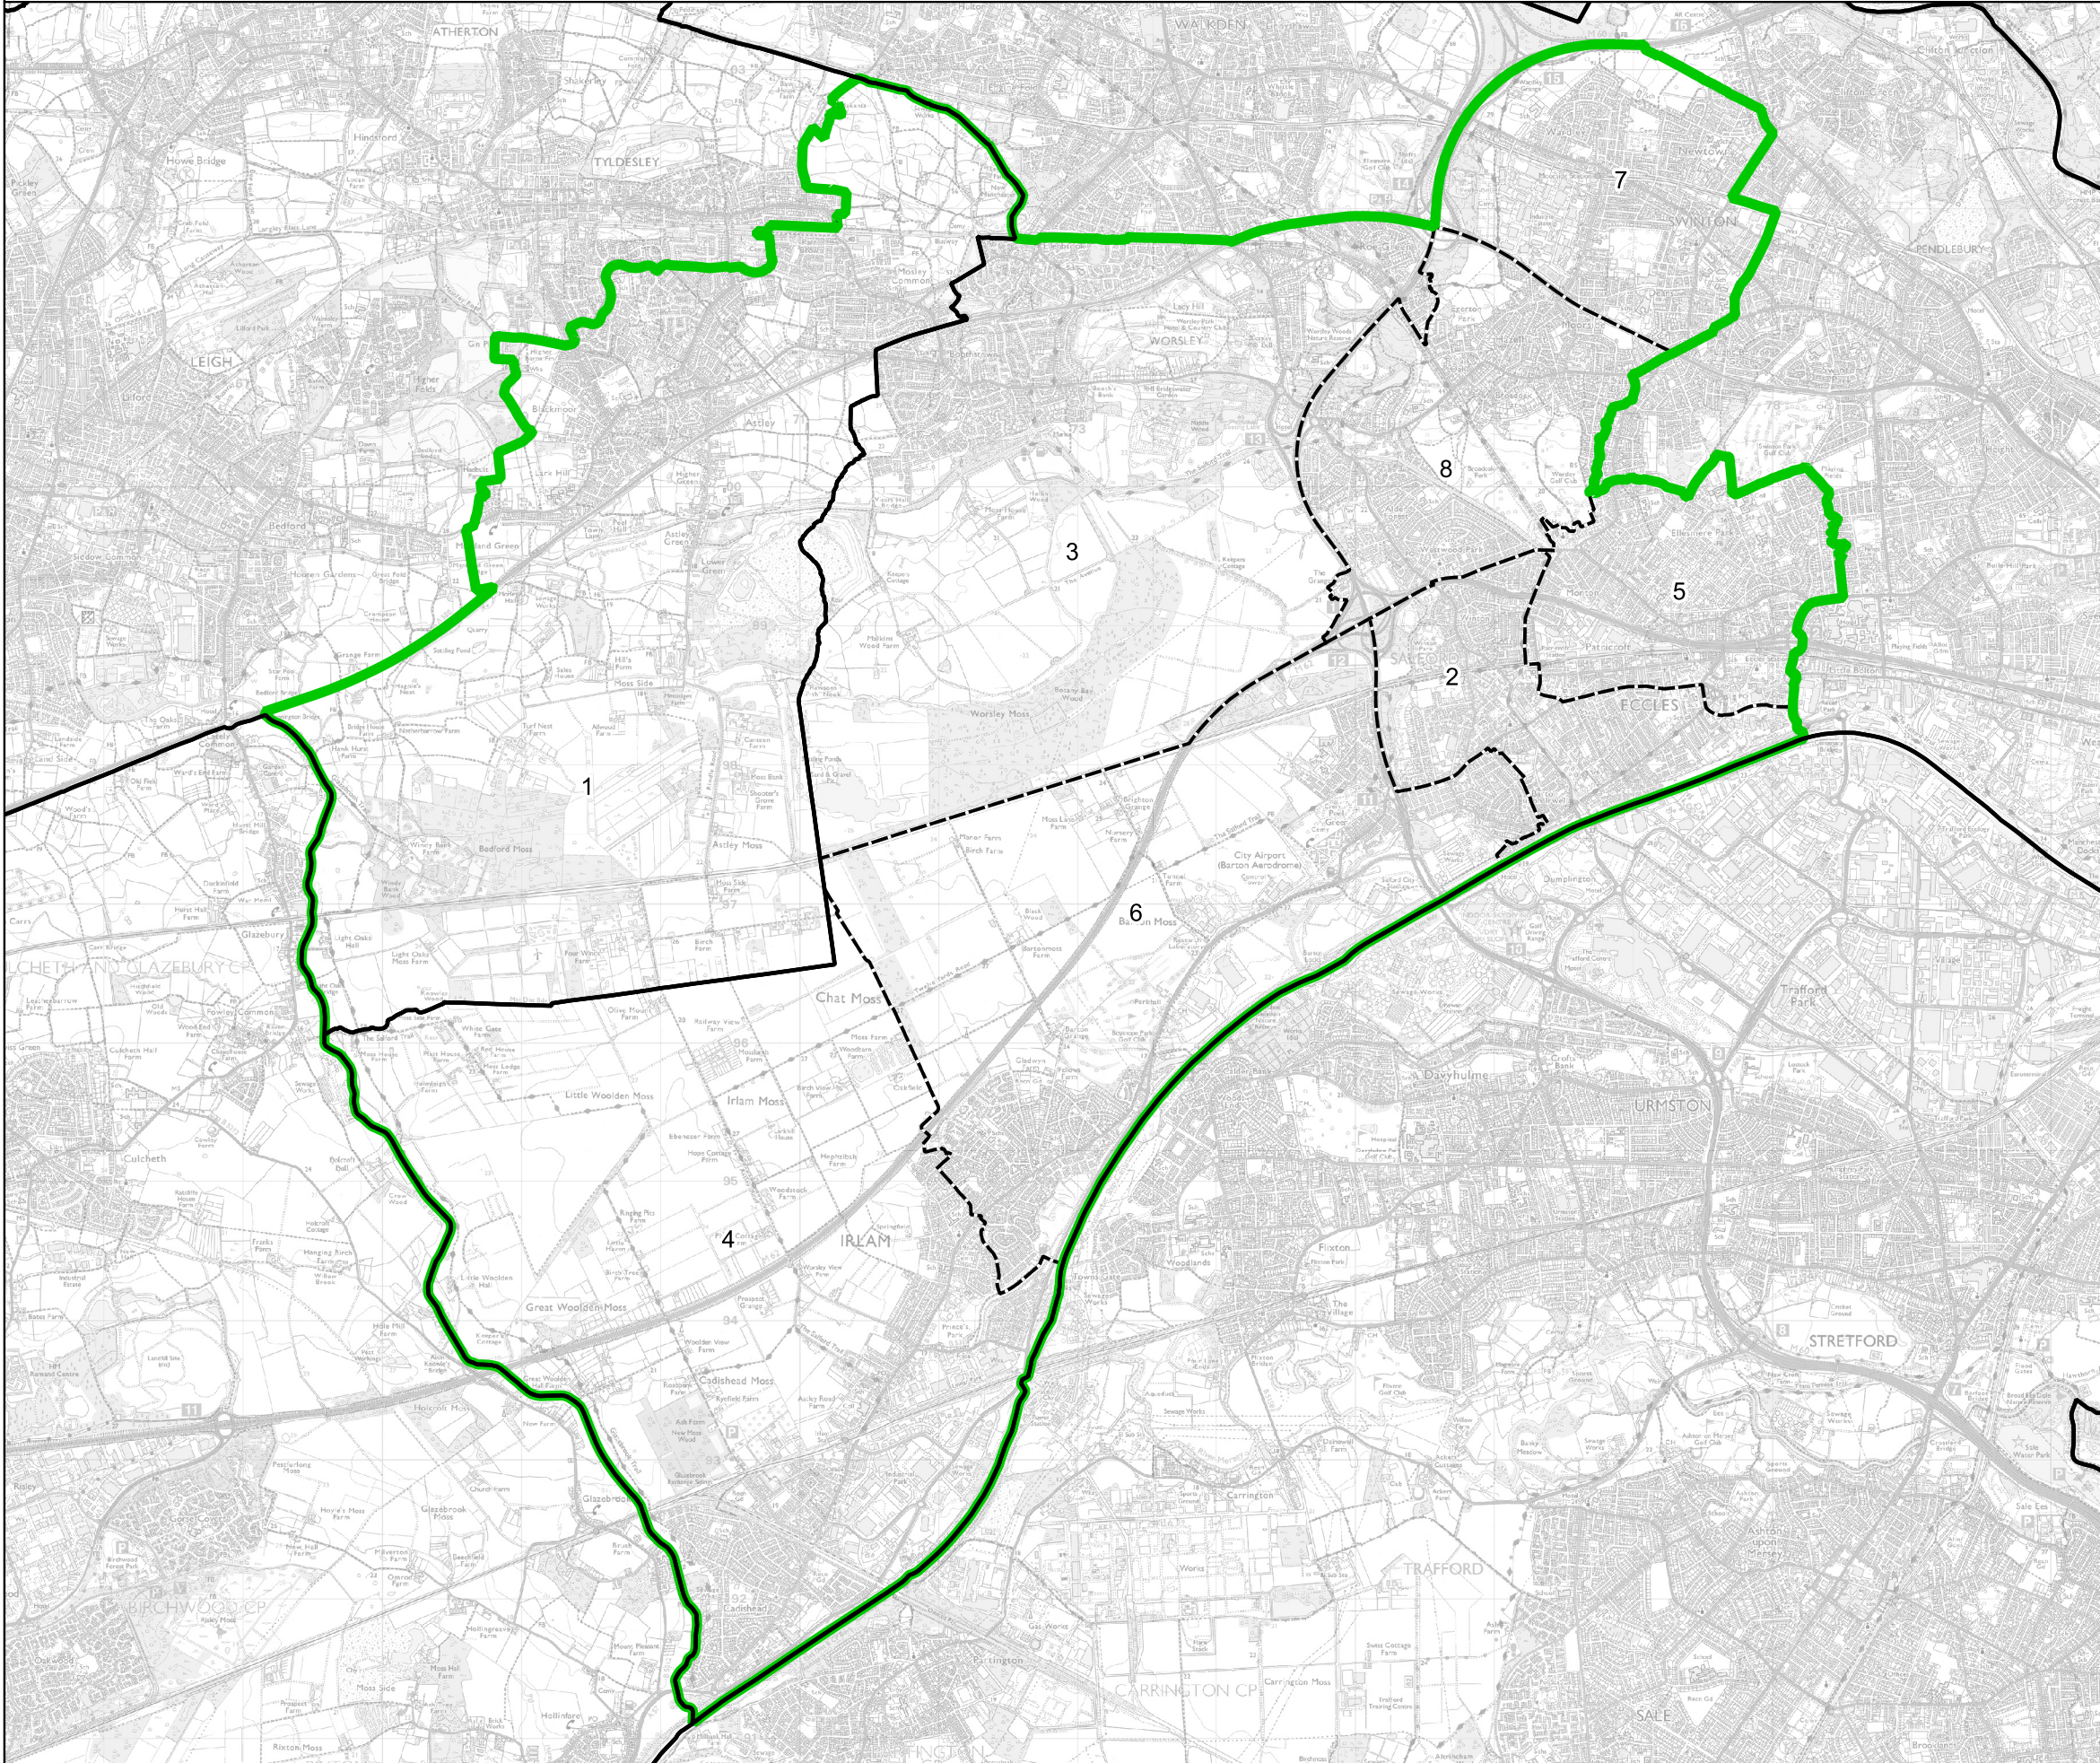

Boundary Commission for England - Final Recommendations for the North West Region

Worsley and Eccles County Constituency - Electorate 76,915

- Wards:
- 1 Astley Mosley Common
 - 2 Barton & Winton
 - 3 Boothstown & Ellenbrook
 - 4 Cadishead & Lower Irlam
 - 5 Eccles
 - 6 Higher Irlam & Peel Green
 - 7 Swinton & Wardley
 - 8 Worsley & Westwood Park

 Constituency
 Local Authorities
 Wards

0 0.7 1.4 km 

© Crown copyright and database rights 2023 OS 100018289. You are permitted to use this data solely to enable you to respond to, or interact with, the organisation that provided you with the data. You are not permitted to copy, sub-licence, distribute or sell any of this data to third parties in any form. Third party rights to enforce the terms of this licence shall be reserved to OS.

Worsley and Eccles County Constituency