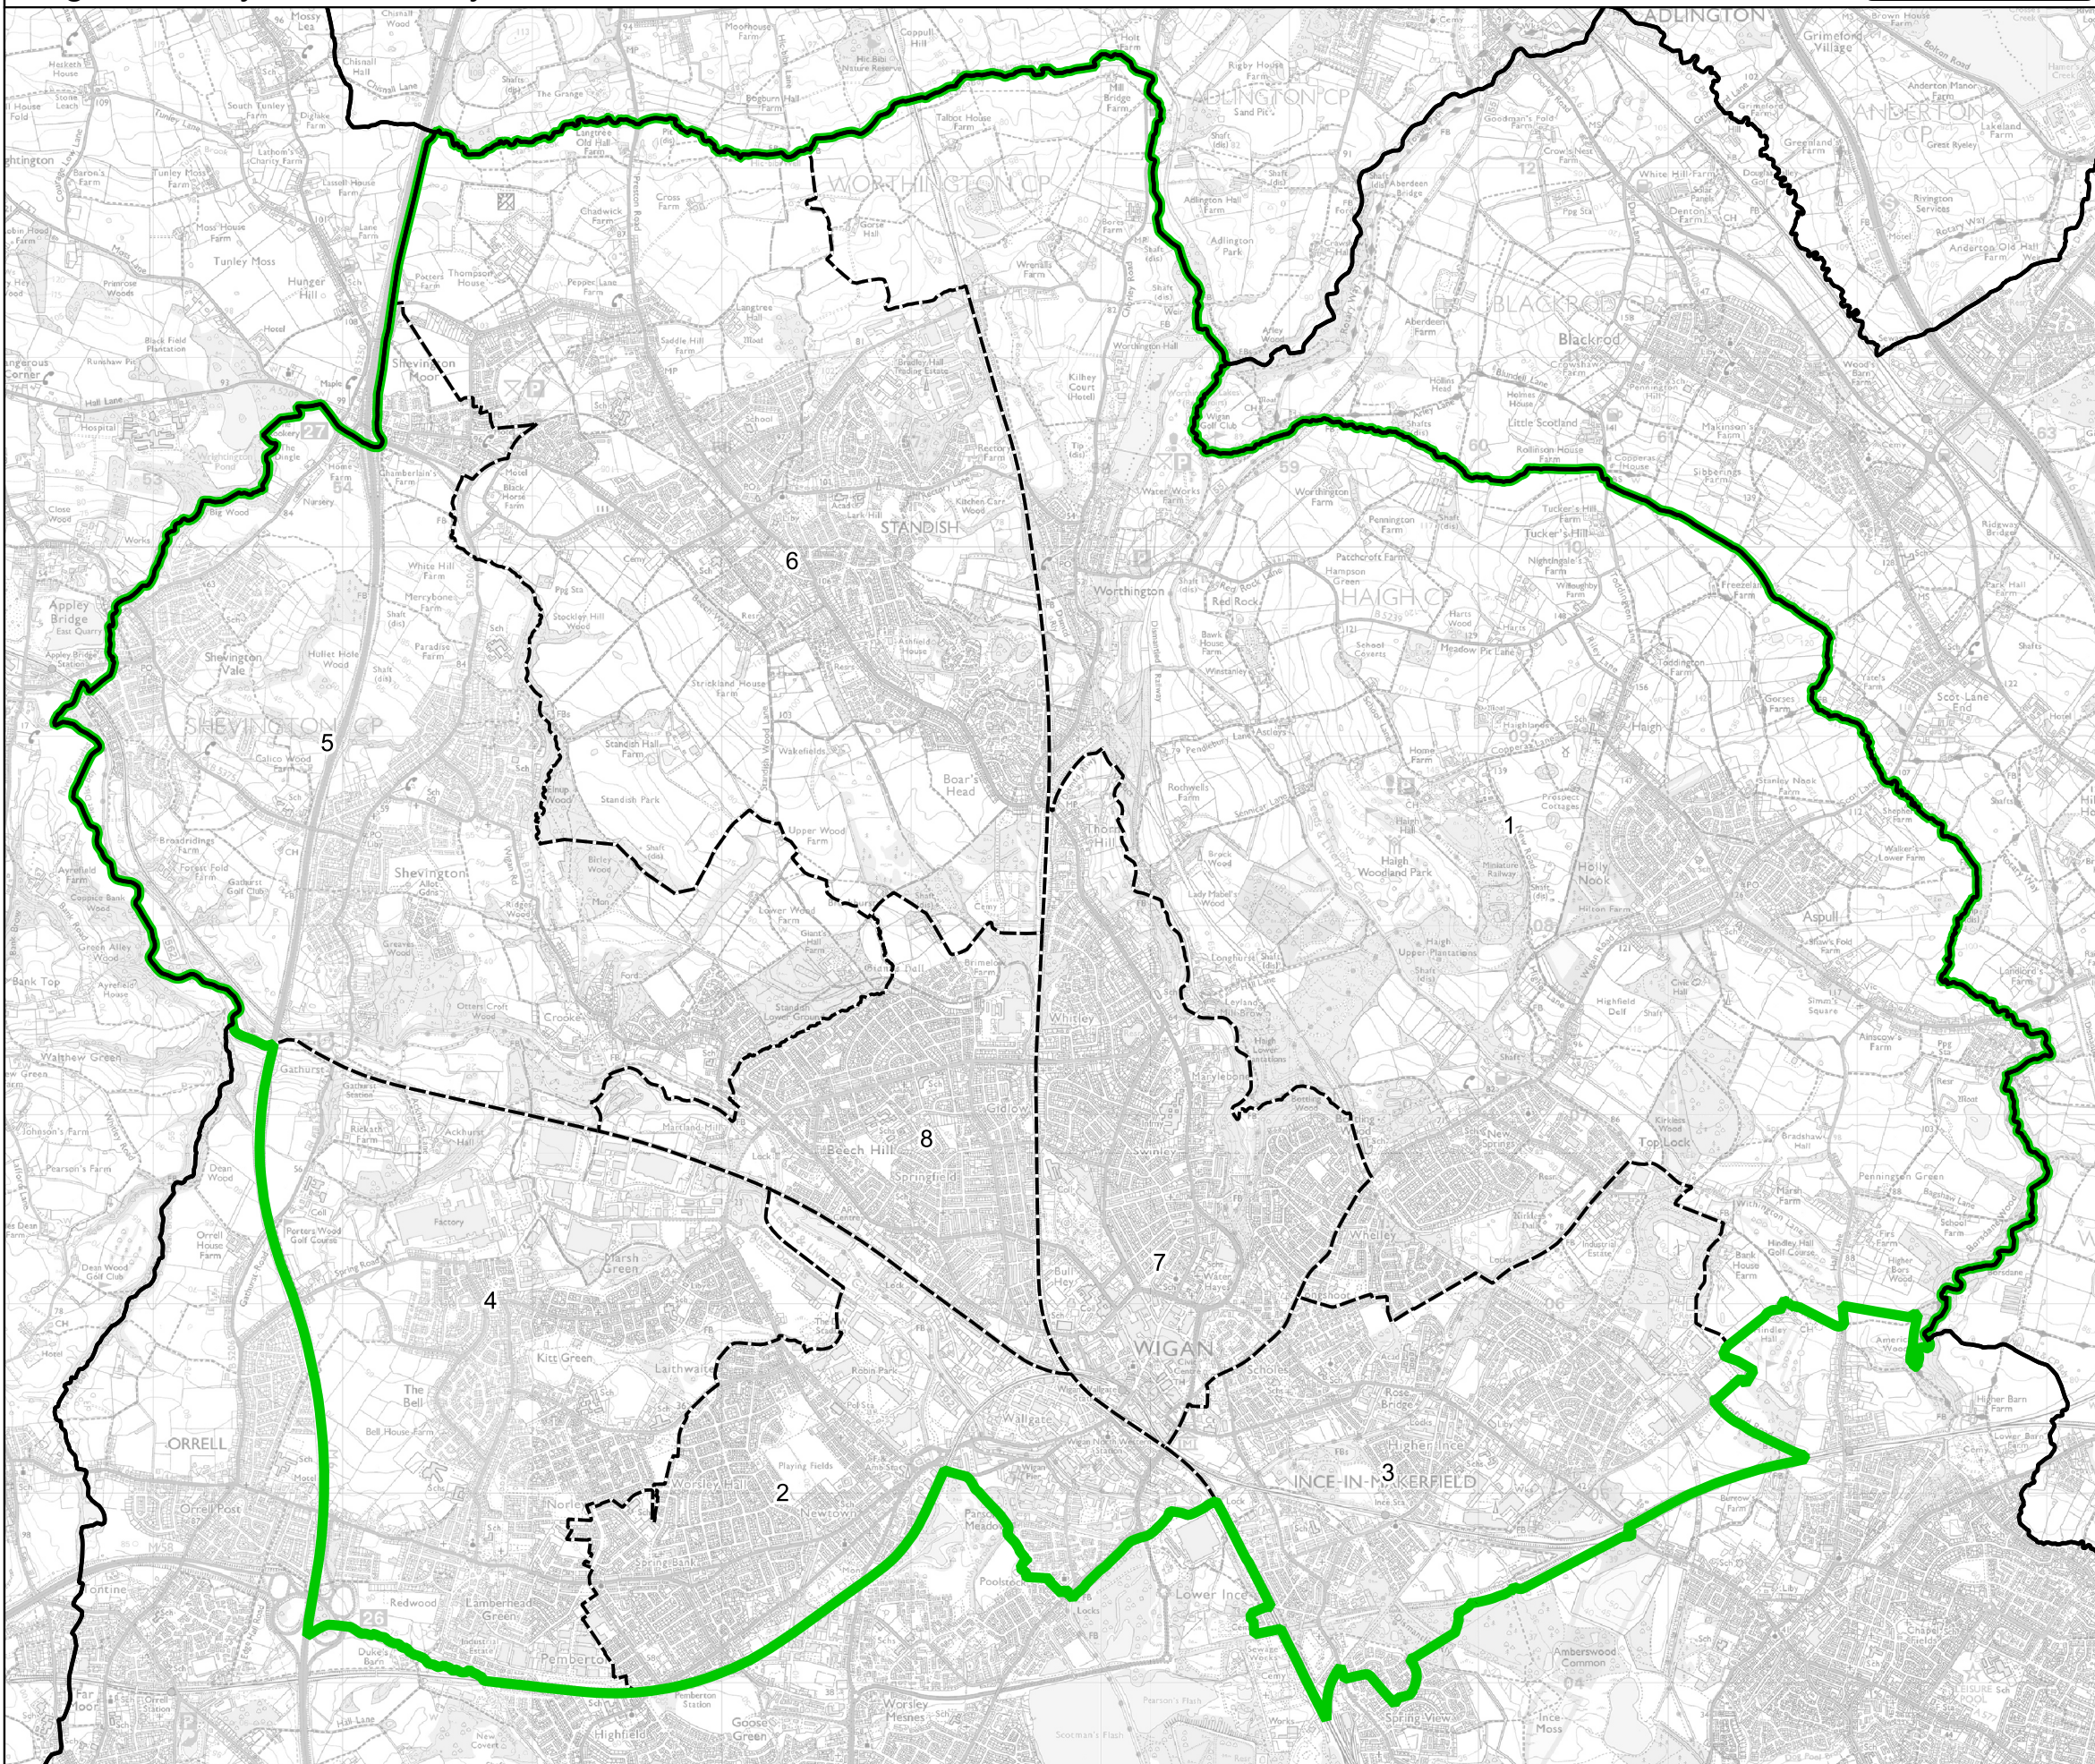

# Boundary Commission for England - Final Recommendations for the North West Region

## Wigan County Constituency - Electorate 75,607

- Wards:
- 1 Aspull New Springs Whelley
  - 2 Douglas
  - 3 Ince
  - 4 Pemberton
  - 5 Shevington with Lower Ground
  - 6 Standish with Langtree
  - 7 Wigan Central
  - 8 Wigan West

- Constituency
- Local Authorities
- Wards

0 0.5 1 km

© Crown copyright and database rights 2023 OS 100018289. You are permitted to use this data solely to enable you to respond to, or interact with, the organisation that provided you with the data. You are not permitted to copy, sub-licence, distribute or sell any of this data to third parties in any form. Third party rights to enforce the terms of this licence shall be reserved to OS.

Wigan County Constituency