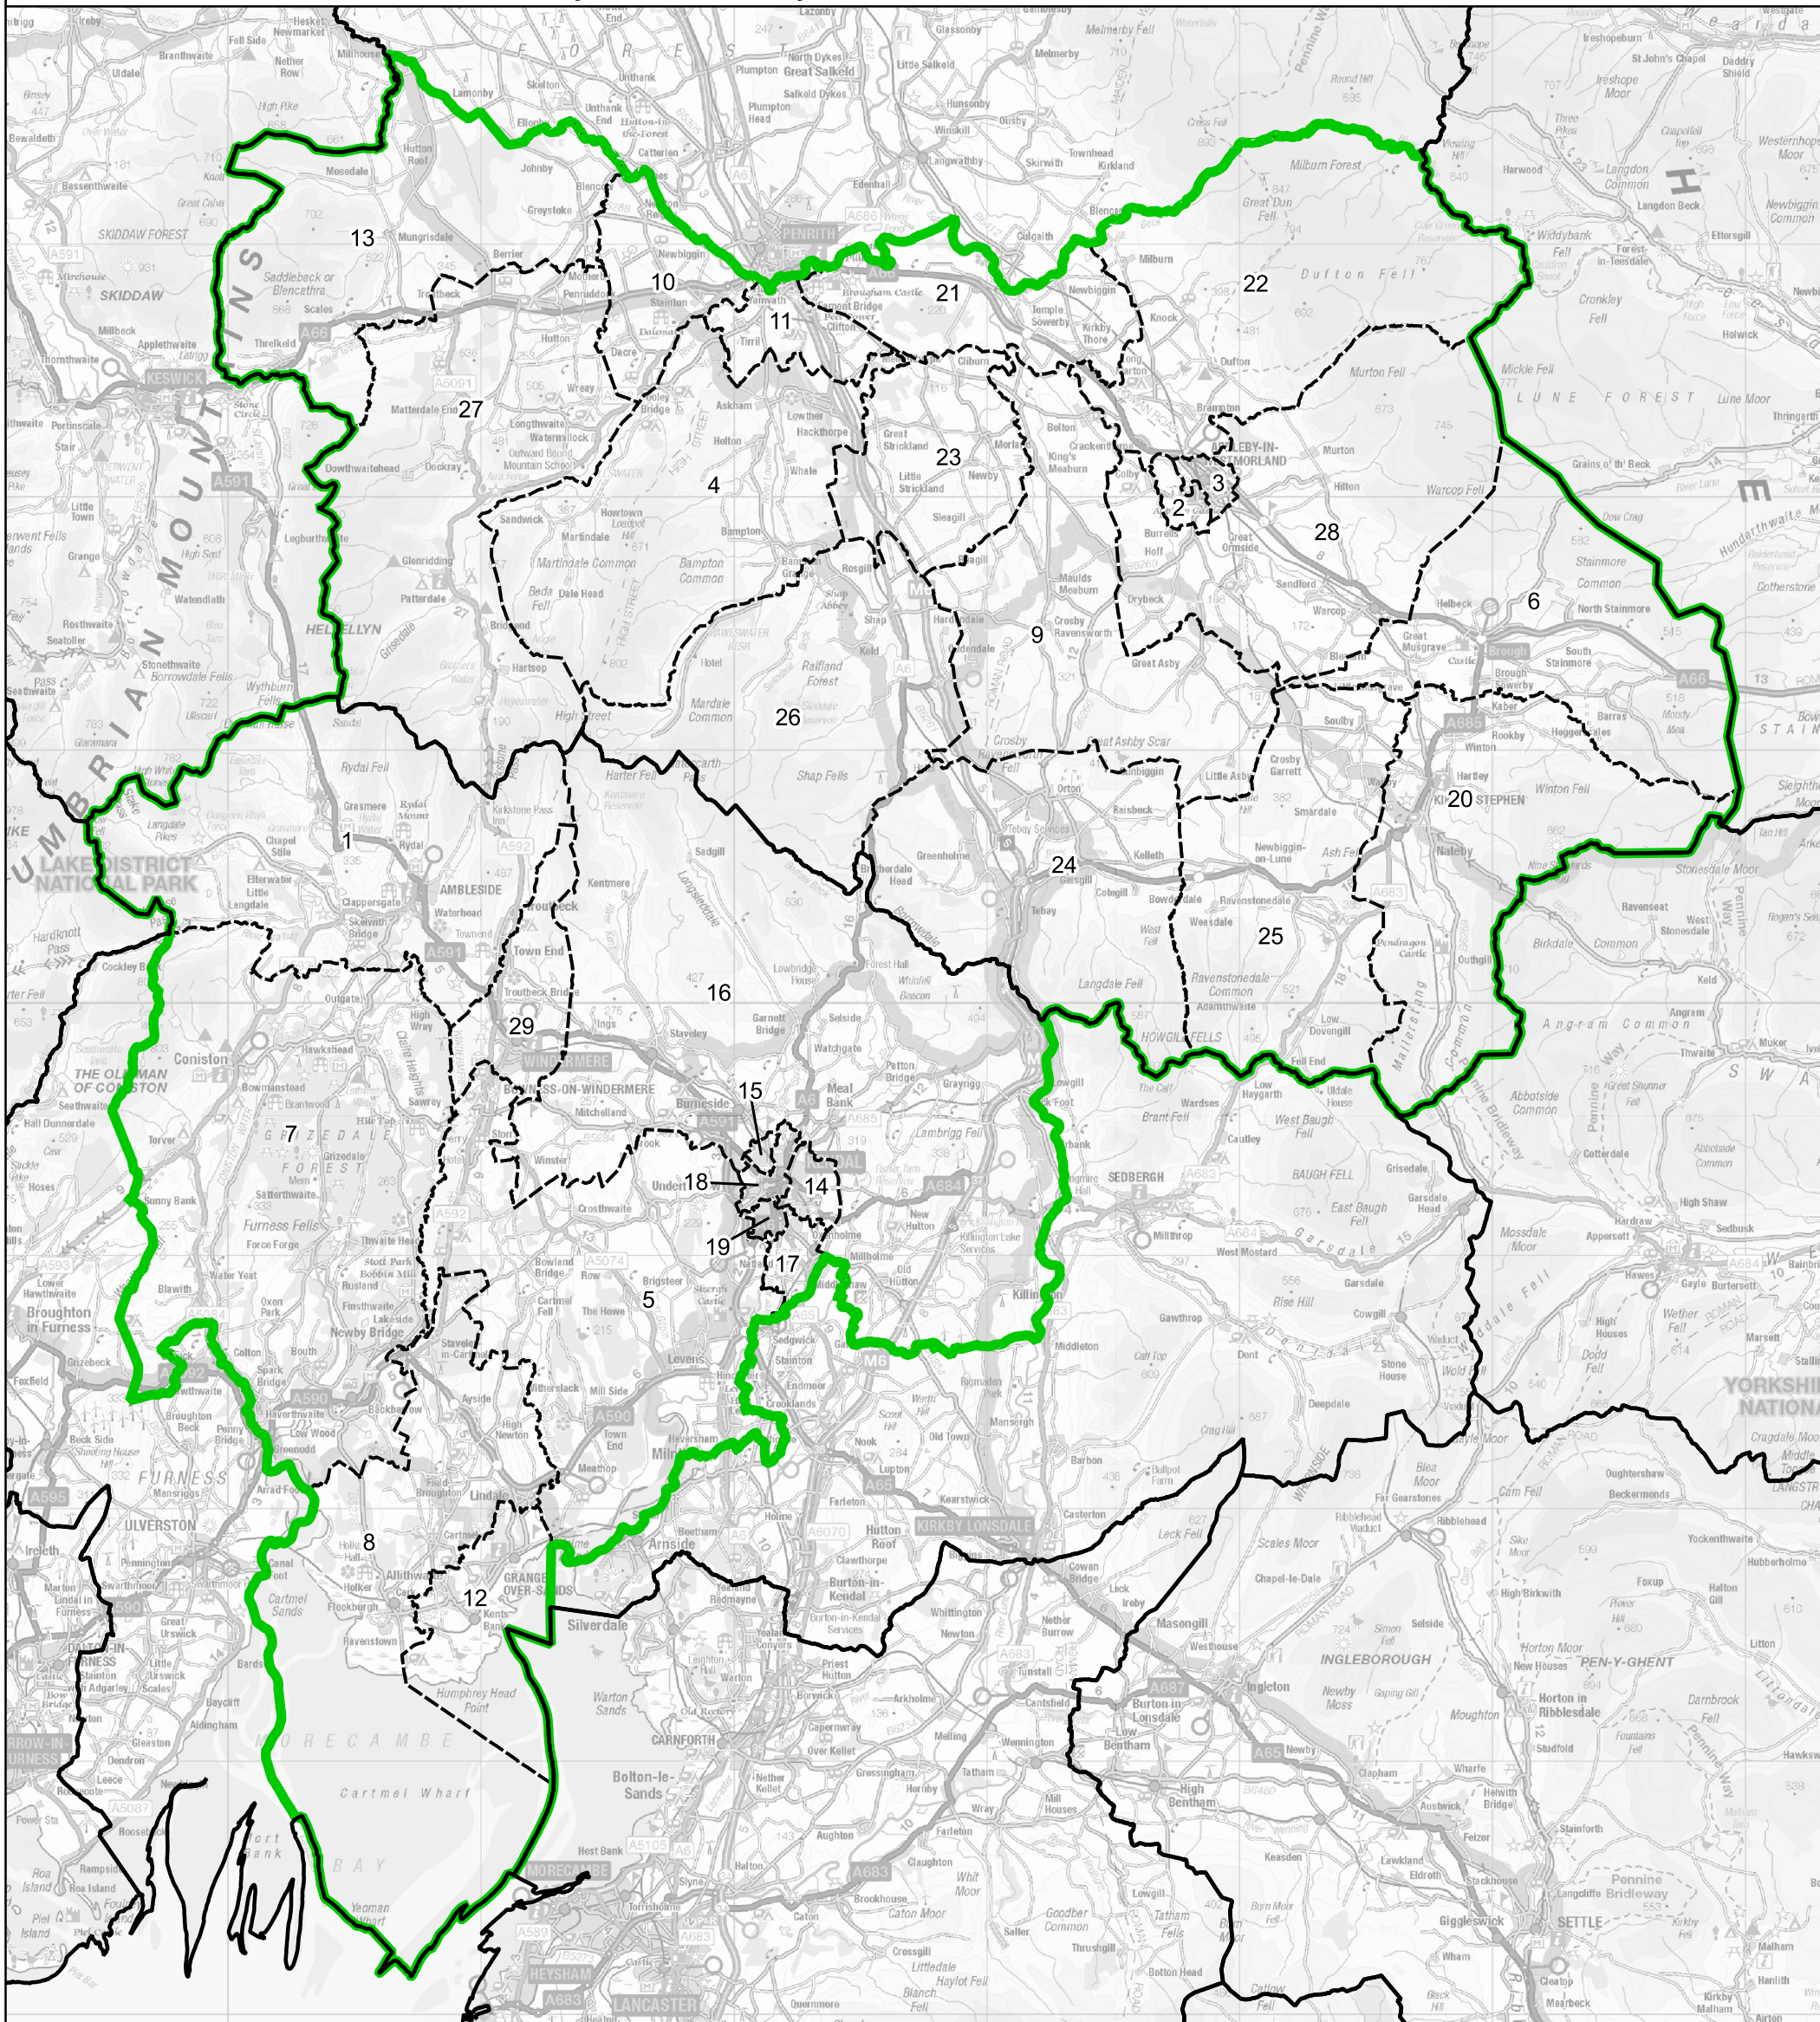

Boundary Commission for England - Final Recommendations for the North West Region

Westmorland and Lonsdale County Constituency - Electorate 72,322

Wards:

1 Ambleside & Grasmere	8 Cartmel	16 Kendal Rural	24 Orton with Tebay
2 Appleby (Appleby)	9 Crosby Ravensworth	17 Kendal South & Natland	25 Ravenstonedale
3 Appleby (Bongate)	10 Dacre	18 Kendal Town	26 Shap
4 Askham	11 Eamont	19 Kendal West	27 Ullswater
5 Bowness & Levens	12 Grange	20 Kirkby Stephen	28 Warcop
6 Brough	13 Greystoke	21 Kirkby Thore	29 Windermere
7 Broughton & Coniston (Part)	14 Kendal East	22 Long Marton	
	15 Kendal North	23 Morland	

- Constituency
- Local Authorities
- Wards

© Crown copyright and database rights 2023 OS 100018289. You are permitted to use this data solely to enable you to respond to, or interact with, the organisation that provided you with the data. You are not permitted to copy, sub-licence, distribute or sell any of this data to third parties in any form. Third party rights to enforce the terms of this licence shall be reserved to OS.

Westmorland and Lonsdale County Constituency