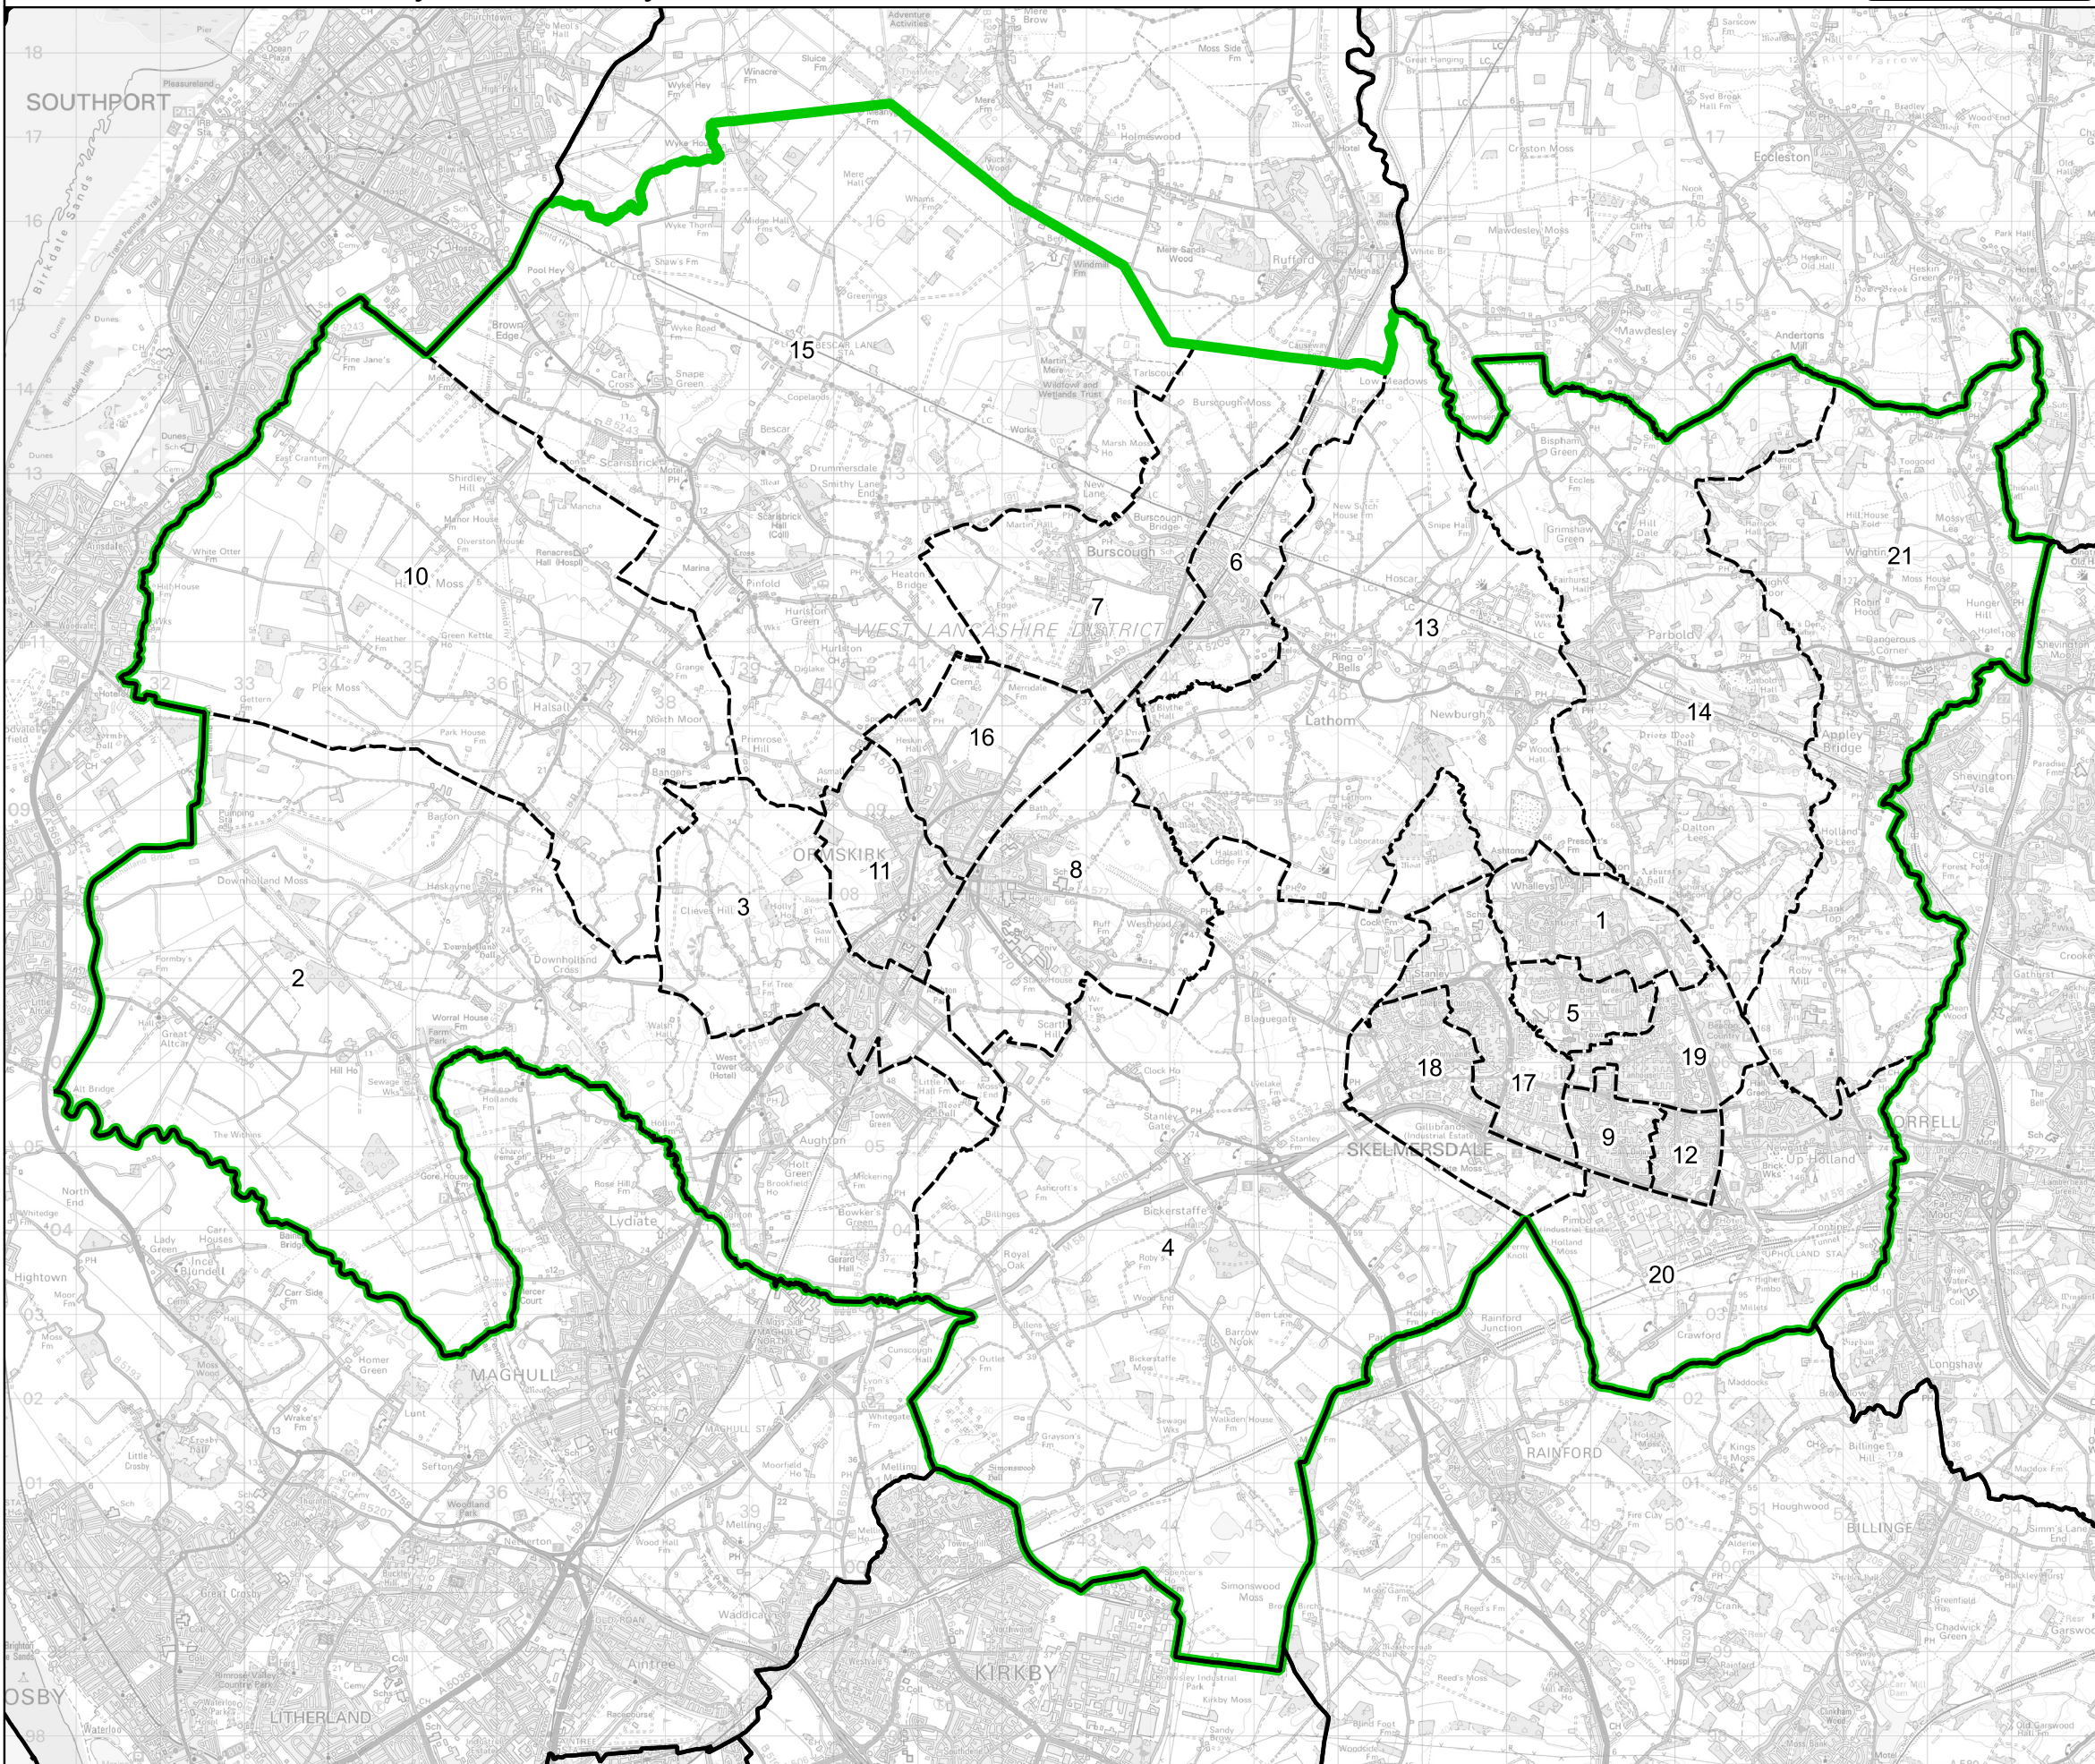

Boundary Commission for England - Final Recommendations for the North West Region

West Lancashire County Constituency - Electorate 73,652

Wards:

- 1 Ashurst
- 2 Aughton and Downholland
- 3 Aughton Park
- 4 Bickerstaffe
- 5 Birch Green
- 6 Burscough East
- 7 Burscough West
- 8 Derby
- 9 Digmoor
- 10 Halsall
- 11 Knowsley
- 12 Moorside
- 13 Newburgh
- 14 Parbold
- 15 Scarisbrick
- 16 Scott
- 17 Skelmersdale North
- 18 Skelmersdale South
- 19 Tanhouse
- 20 Up Holland
- 21 Wrightington

- Constituency
- Local Authorities
- Wards

© Crown copyright and database rights 2023 OS 100018289. You are permitted to use this data solely to enable you to respond to, or interact with, the organisation that provided you with the data. You are not permitted to copy, sub-licence, distribute or sell any of this data to third parties in any form. Third party rights to enforce the terms of this licence shall be reserved to OS.

West Lancashire County Constituency