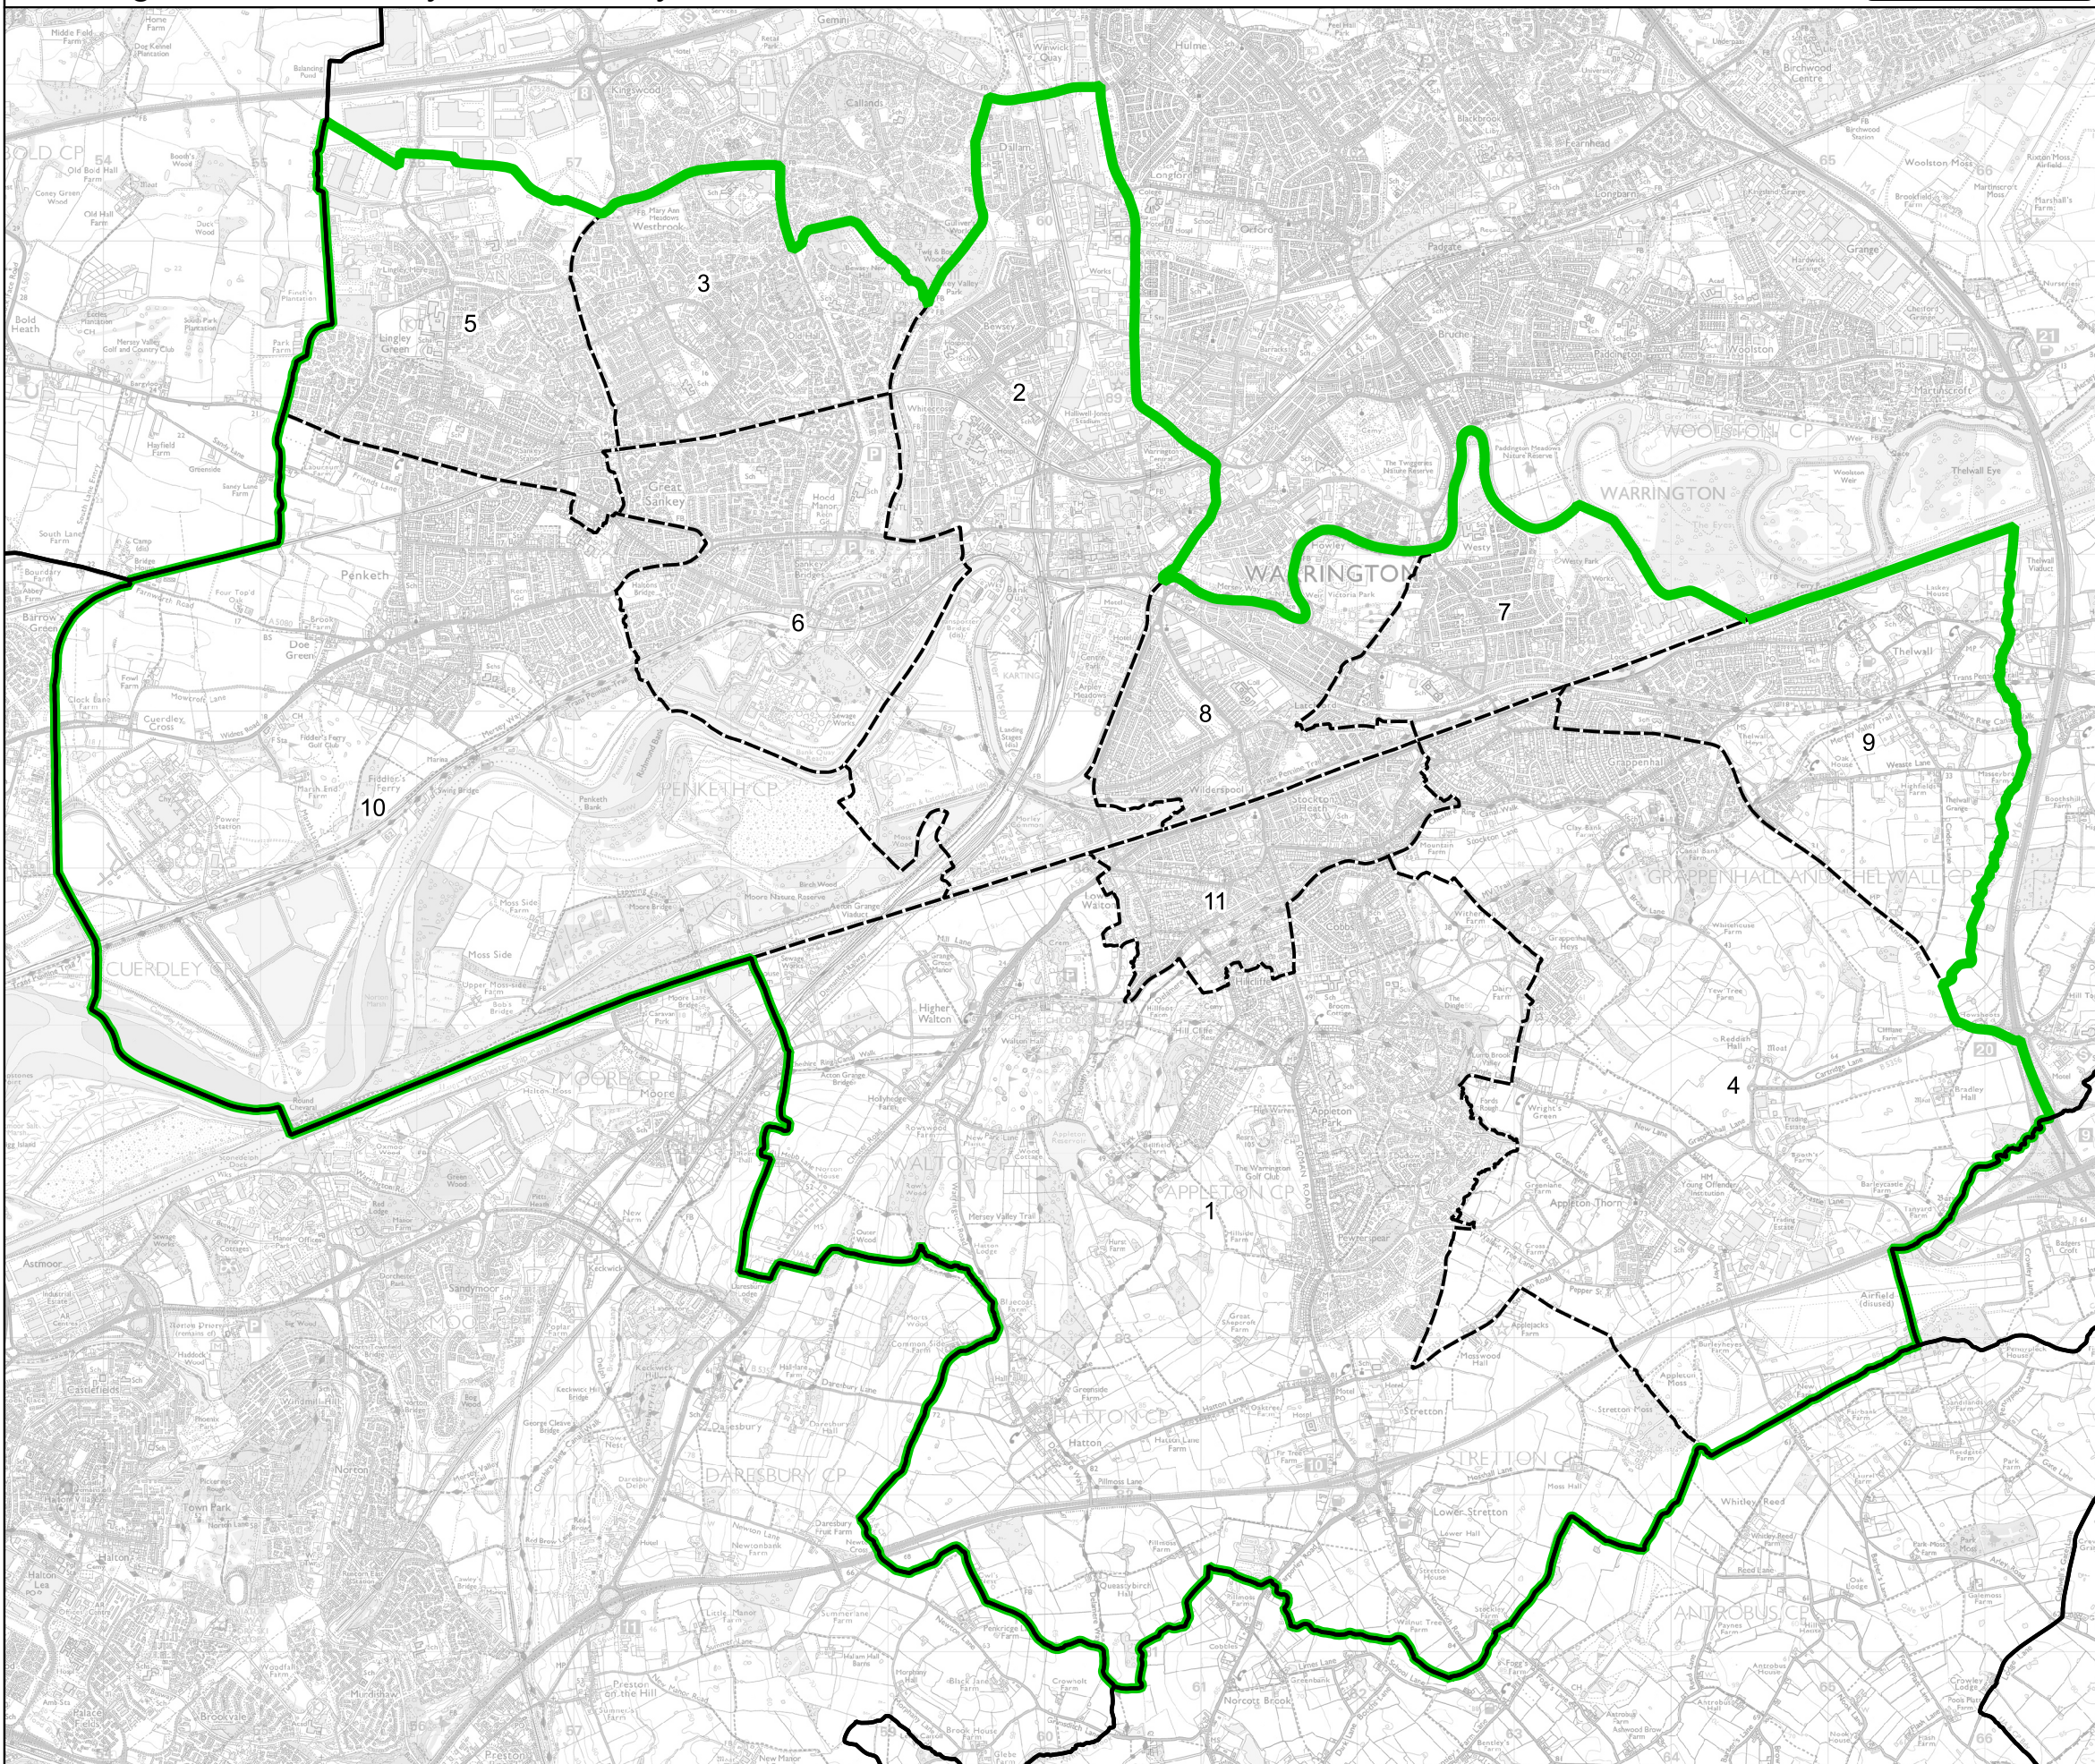

# Boundary Commission for England - Final Recommendations for the North West Region

## Warrington South County Constituency - Electorate 76,639

- Wards:
- 1 Appleton
  - 2 Bewsey & Whitecross
  - 3 Chapelford & Old Hall
  - 4 Grappenhall
  - 5 Great Sankey North & Whittle Hall
  - 6 Great Sankey South
  - 7 Latchford East
  - 8 Latchford West
  - 9 Lymm North & Thelwall (Part)
  - 10 Penketh & Cuardley
  - 11 Stockton Heath

Warrington South County Constituency