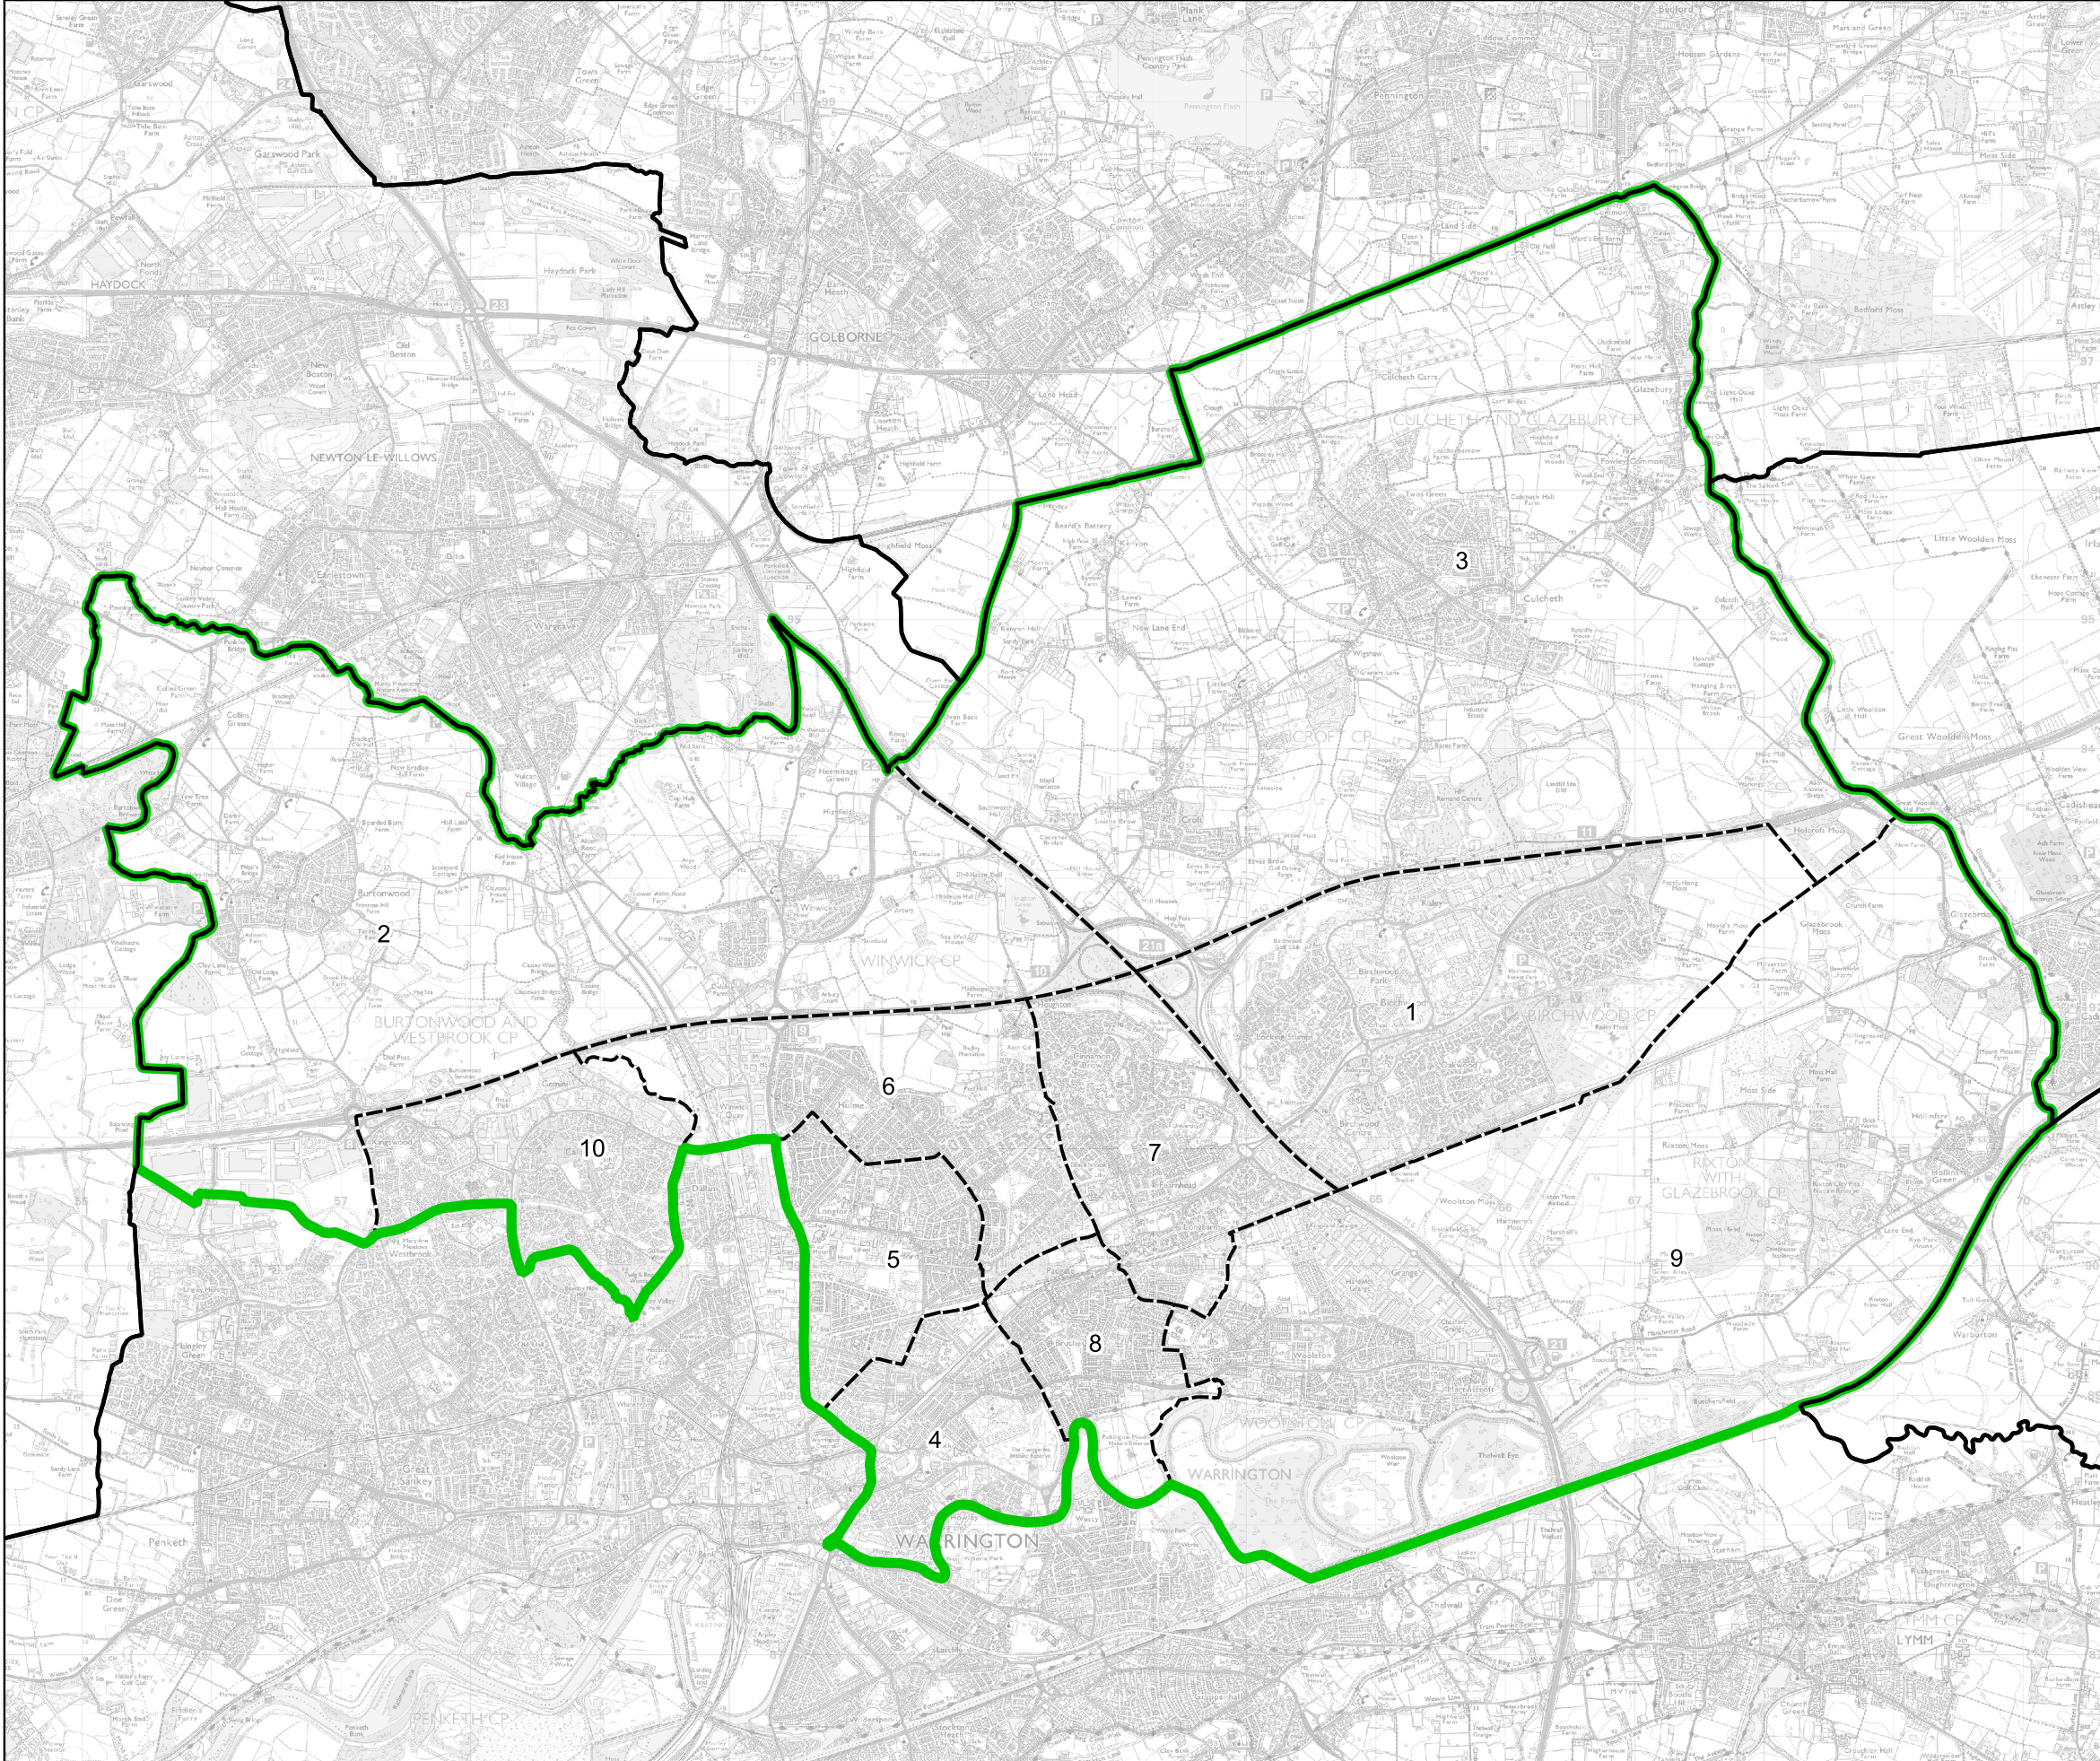

Boundary Commission for England - Final Recommendations for the North West Region

Warrington North County Constituency - Electorate 72,350

Wards:

- 1 Birchwood
- 2 Burtonwood & Winwick
- 3 Culcheth, Glazebury & Croft
- 4 Fairfield & Howley
- 5 Orford
- 6 Poplars & Hulme
- 7 Poulton North
- 8 Poulton South
- 9 Rixton & Woolston
- 10 Westbrook

-  Constituency
-  Local Authorities
-  Wards

0 0.7 1.4 km

© Crown copyright and database rights 2023 OS 100018289. You are permitted to use this data solely to enable you to respond to, or interact with, the organisation that provided you with the data. You are not permitted to copy, sub-licence, distribute or sell any of this data to third parties in any form. Third party rights to enforce the terms of this licence shall be reserved to OS.

Warrington North County Constituency